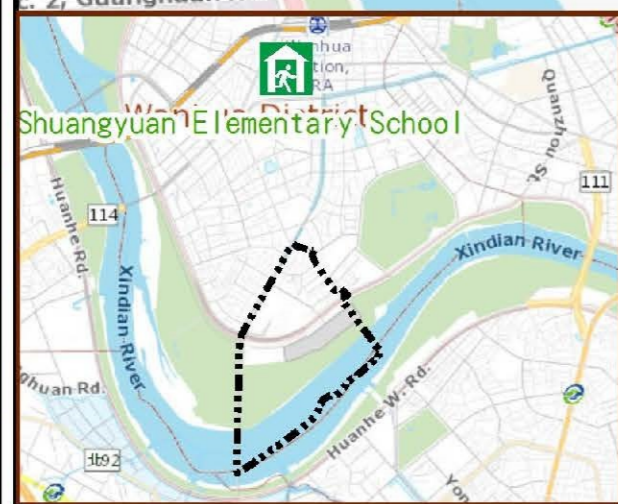

## Evacuation Shelter

Name	Youth Park Applicable to earthquake situations
Address	No.199, Shuiyuan Rd.
Capacity	31449
Contact number	02-23032451
Name	Shuangyuan Elementary School (School for Priority Shelter) Applicable to flood situations and earthquake situations
Address	No.315, Juquang Rd.
Capacity	123
Contact number	02-23061893 # 131
Name	Wanda Elementary School
Address	No.346, Wanda Rd.
Capacity	60
Contact number	02-23037654#312
Name	Wanhua Junior High School
Address	No.201, Xizang Rd.
Capacity	50
Contact number	02-23394567#130