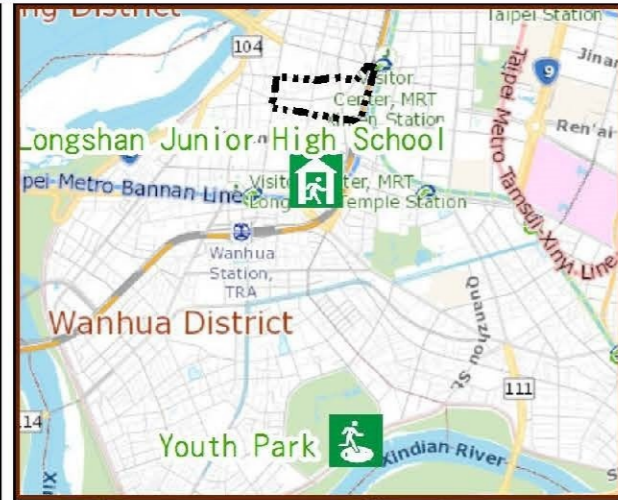

Disaster Prevention Information Website

Taipei of Disaster Prevention

Knowledge of disaster prevention

Flood: Vertical evacuation or preventive evacuation
 Earthquake :

More disaster prevention knowledge :
 Taipei City Disaster Prevention Guide

Evacuation Shelter

Name	Youth Park Applicable to earthquake situations
Address	No.199, Shuiyuan Rd.
Capacity	31449
Contact number	02-23032451
Name	Longshan Junior High School (School for Priority Shelter) Applicable to flood situations
Address	No.46, Nanning Rd.
Capacity	265
Contact number	02-23362789#500
Name	Ximen Elementary School
Address	No.98, Chengdu Rd.
Capacity	149
Contact number	02-23113519#1131
Name	Laosong Elementary School
Address	No.64, Guilin Rd.
Capacity	231
Contact number	02-23361266#130