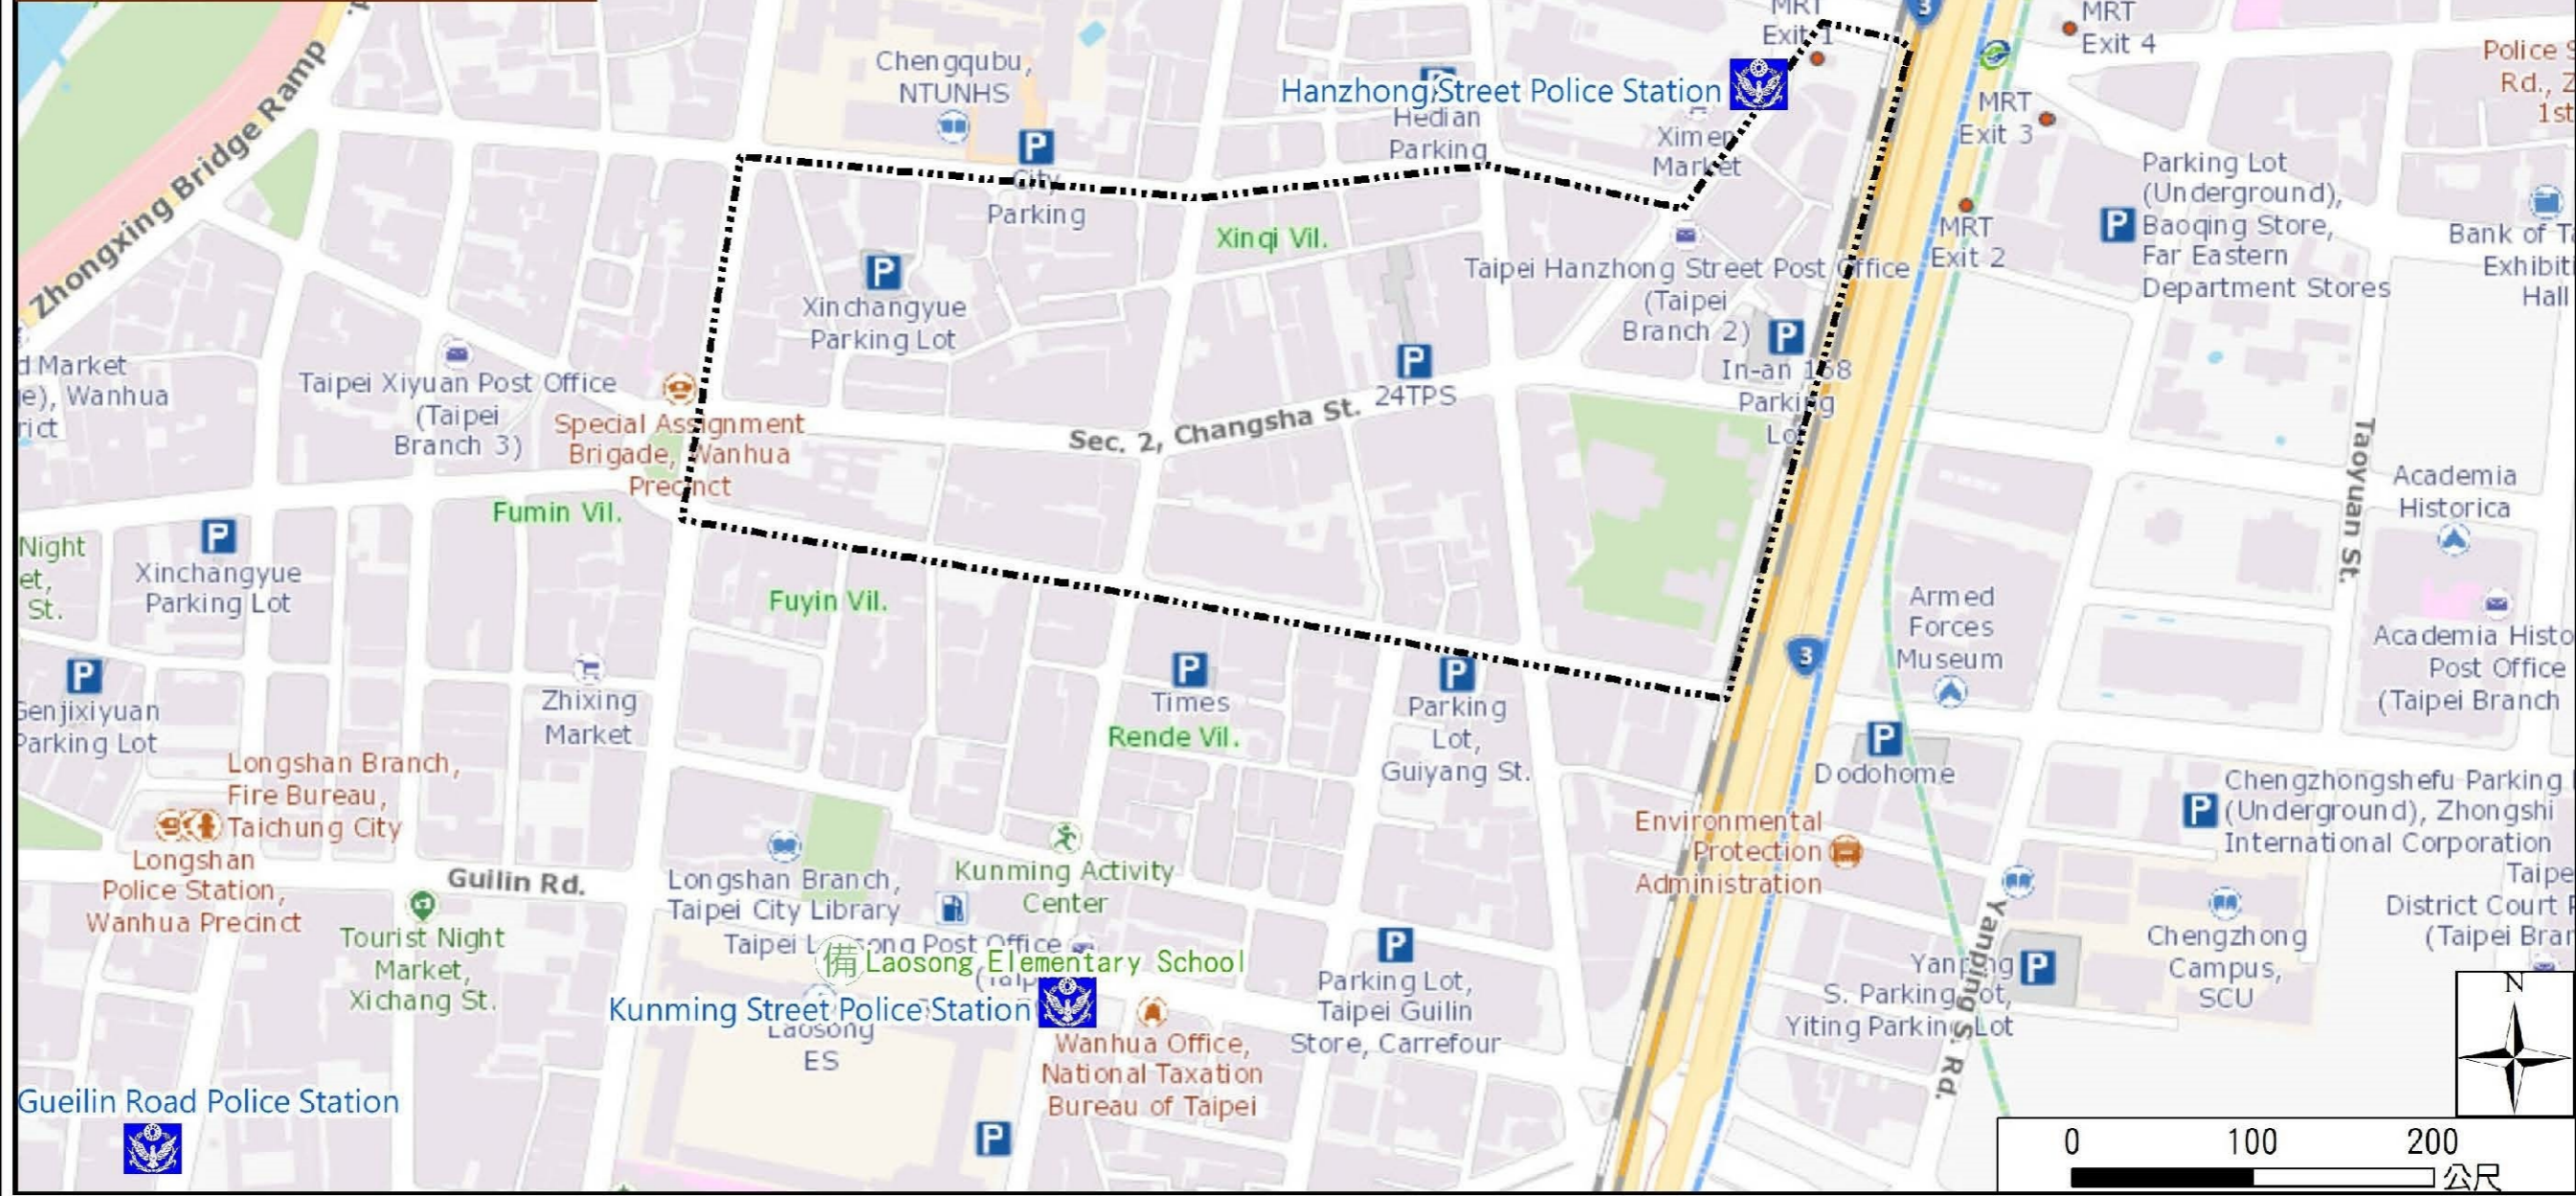

Disaster Prevention Information Website

Taipei of Disaster Prevention

Knowledge of disaster prevention

Flood: Vertical evacuation or preventive evacuation
 Earthquake :

More disaster prevention knowledge :
 Taipei City Disaster Prevention Guide

Evacuation Shelter

Name	Youth Park Applicable to earthquake situations
Address	No.199, Shuiyuan Rd.
Capacity	31449
Contact number	02-23032451
Name	Longshan Junior High School (School for Priority Shelter) Applicable to flood situations
Address	No.46, Nanning Rd.
Capacity	265
Contact number	02-23362789#500
Name	Ximen Elementary School
Address	No.98, Chengdu Rd.
Capacity	149
Contact number	02-23113519#1131
Name	Laosong Elementary School
Address	No.64, Guilin Rd.
Capacity	231
Contact number	02-23361266#130