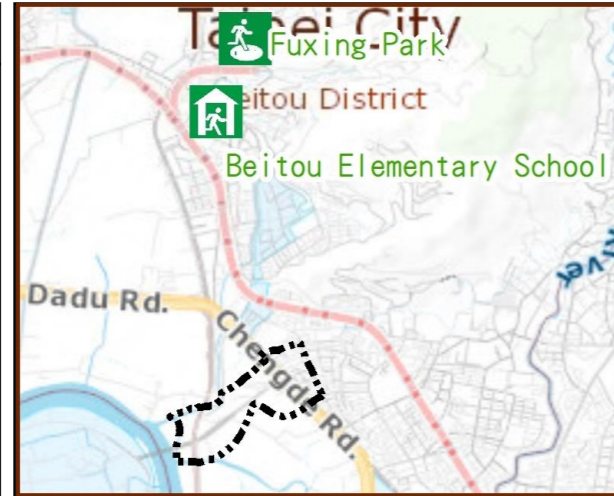

Lixian Vil., Beitou Dist., Taipei City Evacuation Map

Disaster notification Unit

Taipei Citizen Hotline : 1999
Fire Department Tel. : 119
Police Department Tel. : 110
EOC of Beitou Dist.
Non-emergency number :
02-28912105
Emergency number :
02-66108001~8
Officer
Mobile : 0928-965328
Note: Please call this District's
EOC to ensure that the evacuation
shelter is open

Disaster Prevention Information Website

Taipei of Disaster Prevention

Knowledge of disaster prevention

Flood: Vertical evacuation or preventive evacuation
Earthquake :

More disaster prevention knowledge :
Taipei City Disaster Prevention Guide

Evacuation Shelter

Name	Fuxing Park Applicable to earthquake situations
Address	No.200, Zhonghe St.
Capacity	3624
Contact number	02-28832130
Name	Beitou Elementary School (School for Priority Shelter) Applicable to flood situations
Address	No.73, Sec. 1, Zhongyang N. Rd.
Capacity	195
Contact number	02-28912052#131
Name	Shipai Elementary School
Address	No.80, Zhiyuan 2nd Rd.
Capacity	112
Contact number	02-28227484#331
Name	Linong Elementary School
Address	No.250, Sec. 1, Linong St.
Capacity	31
Contact number	02-28210702#301

圖例

里界 Village Boundary	避難收容處所 Evacuation Shelter	防救災單位 Disaster Rescue Resources	重要地標 Landmark
里界 Village Boundary 易積水地區 Flood-prone	室內避難收容處所(優先安置學校) Indoor Evacuation Shelter (School for Priority Shelter) 室外避難收容處所(防災公園) Outdoor Evacuation Shelter (Disaster Prevention Park) 避難收容處所(備用) Evacuation Shelter (Backup)	警察單位 Police Department 消防單位 Fire Department 急救責任醫院 Designated Hospital (Emergency Medical Treatment)	直升機起降場 Helicopter Pad 重要地標 Landmark