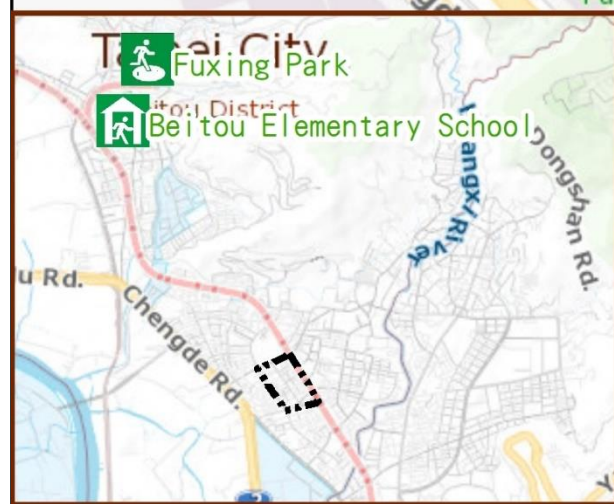

Taipei City Disaster Prevention Guide

Evacuation Shelter

Name	Fuxing Park Applicable to earthquake situations
Address	No.200, Zhonghe St.
Capacity	3624
Contact number	02-28832130
Name	Beitou Elementary School (School for Priority Shelter) Applicable to flood situations
Address	No.73, Sec. 1, Zhongyang N. Rd.
Capacity	195
Contact number	02-28912052#131
Name	Shipai Junior High School
Address	No.139, Sec. 1, Shipai Rd.
Capacity	400
Contact number	02-28224682#250
Name	Shipai Elementary School
Address	No.80, Zhiyuan 2nd Rd.
Capacity	180
Contact number	02-28227484#331