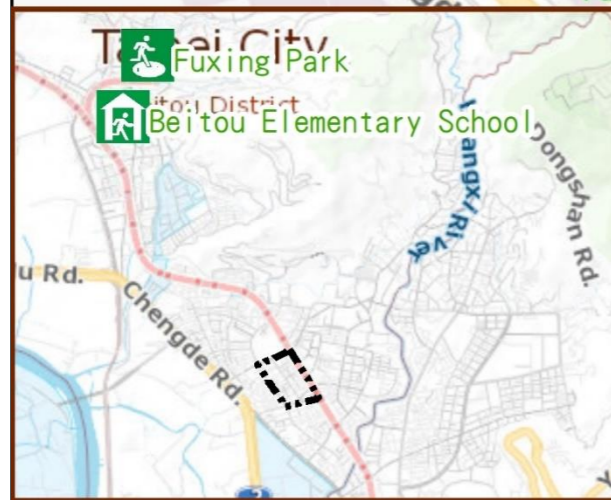

Taipei City Disaster Prevention Guide

Evacuation Shelter

Name	Fuxing Park Applicable to earthquake situations
Address	No.200, Zhonghe St.
Capacity	3623
Contact number	02-28832130
Name	Beitou Elementary School (School for Priority Shelter) Applicable to flood situations
Address	No.73, Sec. 1, Zhongyang N. Rd.
Capacity	195
Contact number	02-28912052#131
Name	Shipai Junior High School
Address	No.139, Sec. 1, Shipai Rd.
Capacity	338
Contact number	02-28224682#250
Name	Shipai Elementary School (Temporarily Closed)
Address	No.80, Zhiyuan 2nd Rd.
Capacity	180
Contact number	02-28227484#331