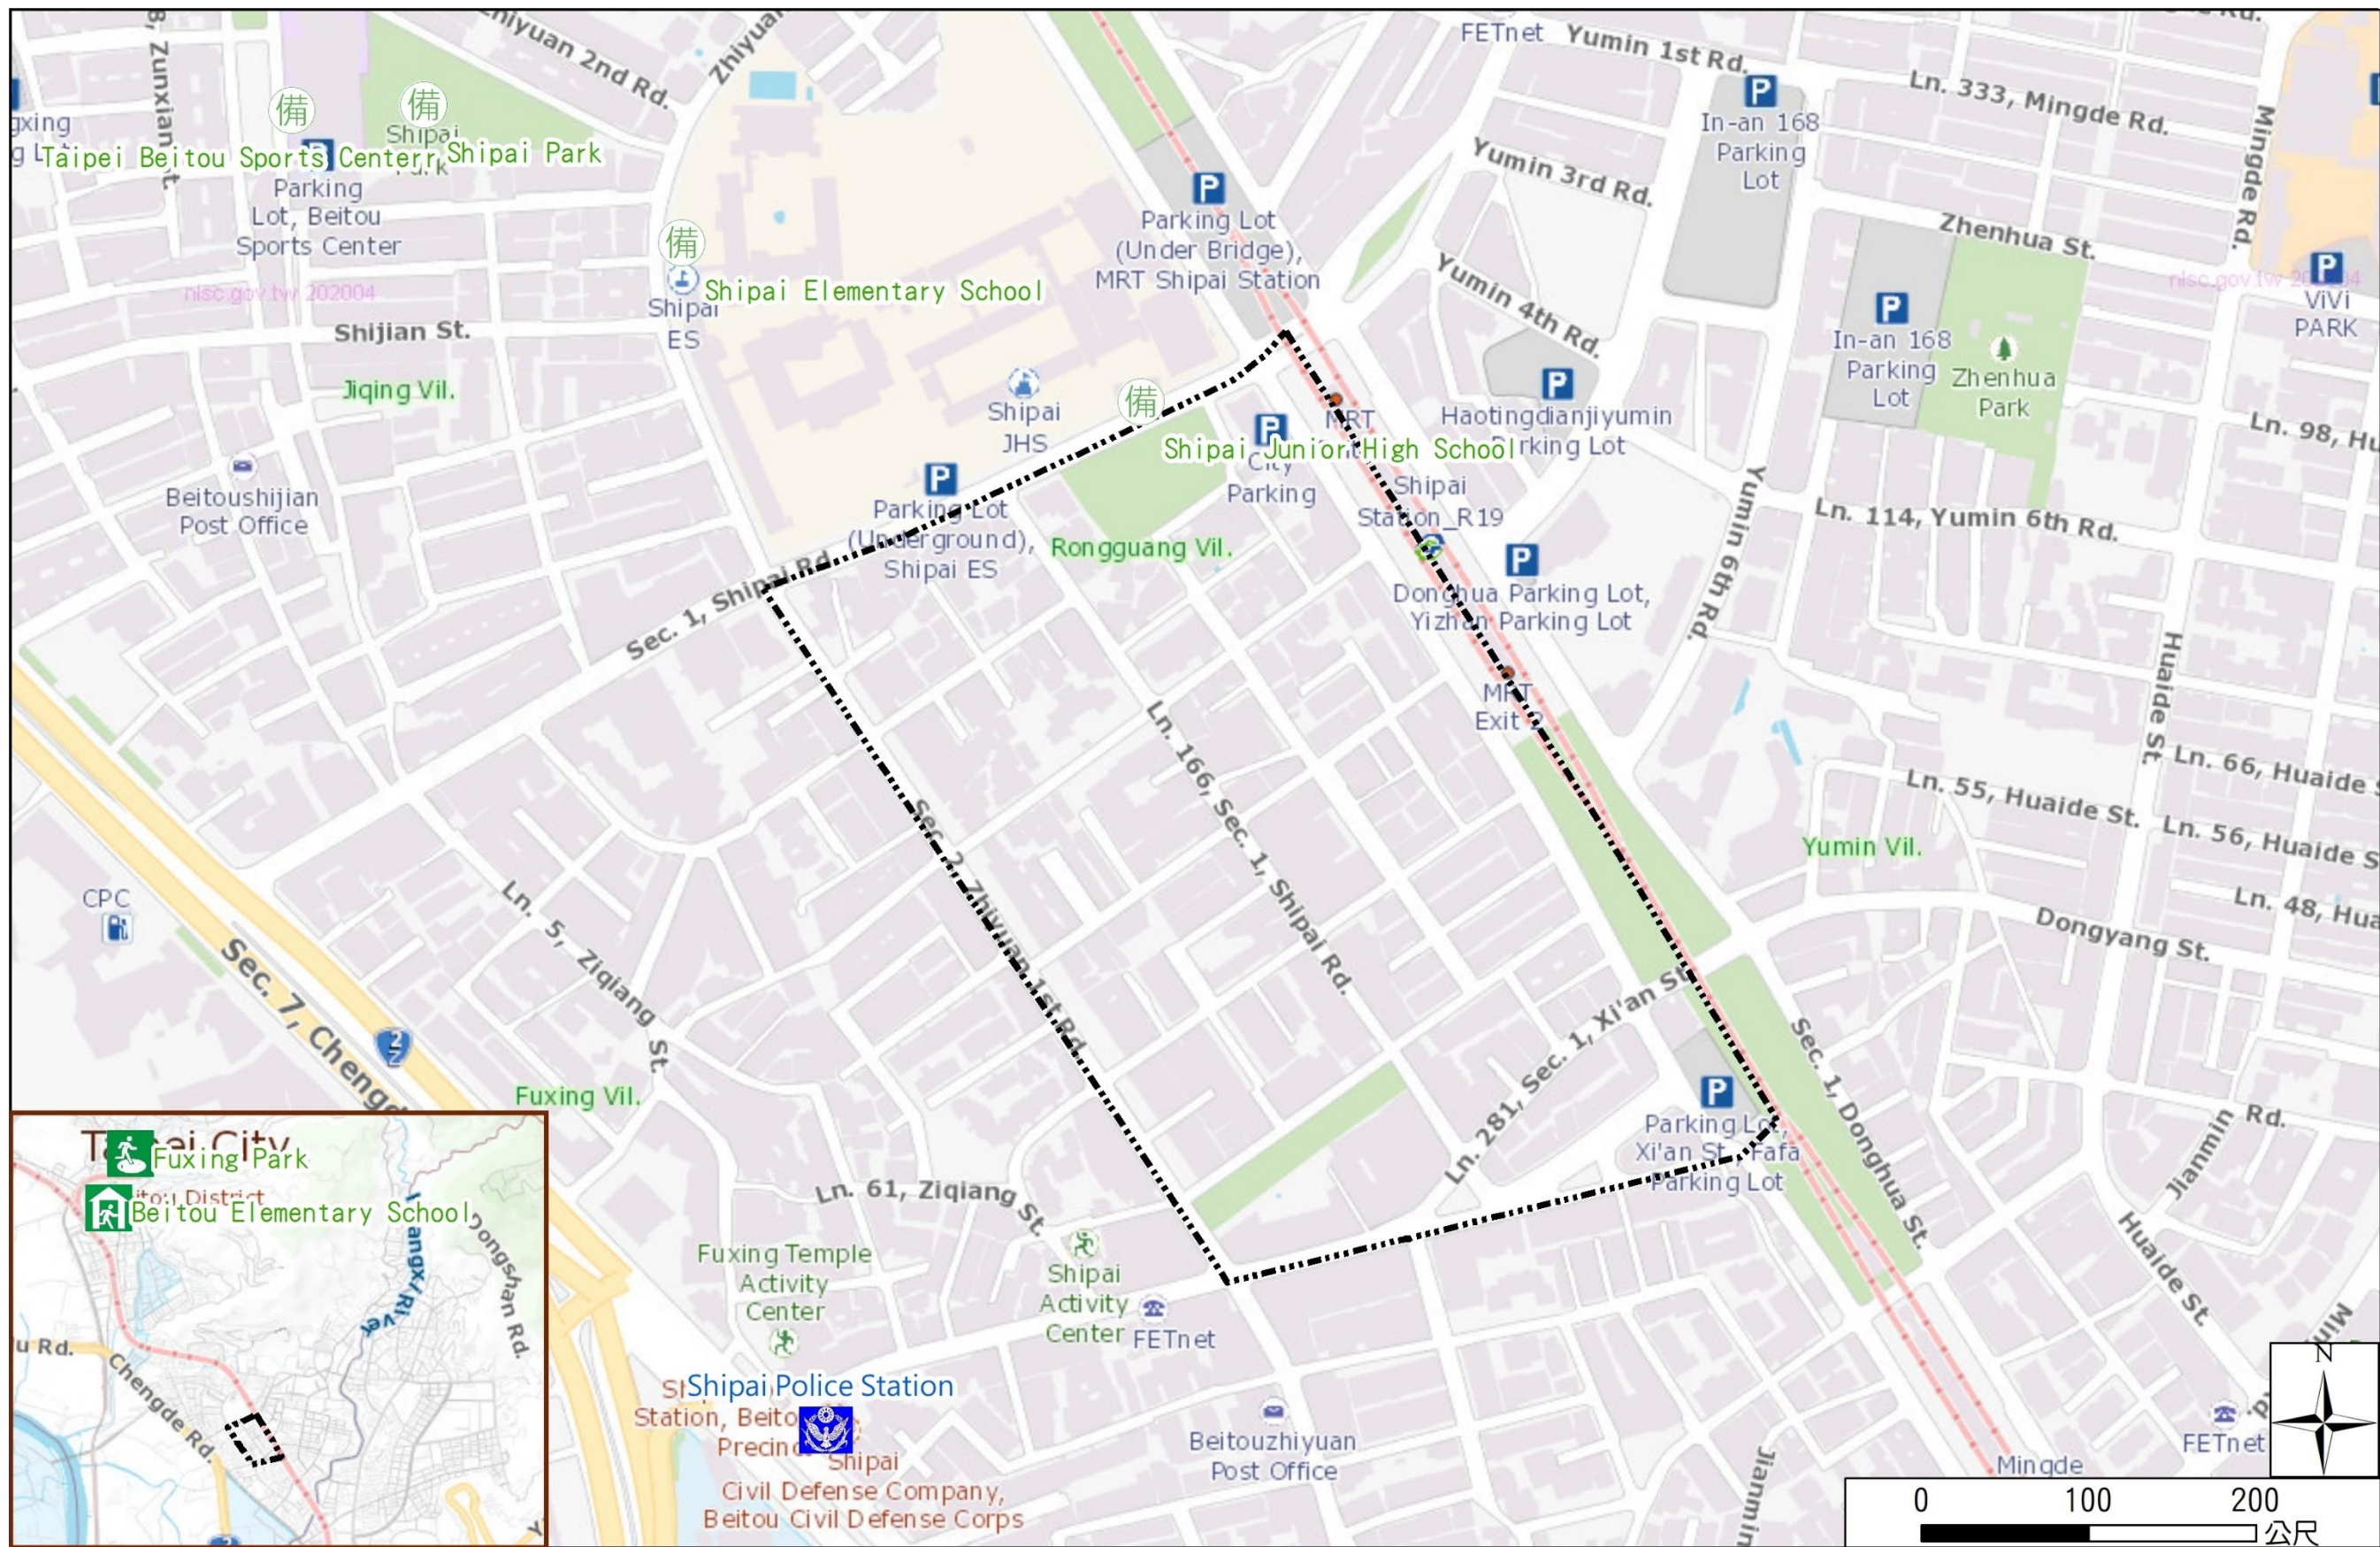

Rongguang Vil., Beitou Dist., Taipei City Evacuation Map

Disaster notification Unit

Taipei Citizen Hotline : 1999
 Fire Department Tel. : 119
 Police Department Tel. : 110
 EOC of Beitou Dist.
 Non-emergency number : 02-28912105
 Emergency number : 02-66108001~8
 Officer
 Mobile : 0928-965280
 Note: Please call this District's EOC to ensure that the evacuation shelter is open

Disaster Prevention Information Website

Taipei of Disaster Prevention

Knowledge of disaster prevention

Flood: Vertical evacuation or preventive evacuation
 Earthquake :

More disaster prevention knowledge :

Taipei City Disaster Prevention Guide

Evacuation Shelter

Name	Fuxing Park Applicable to earthquake situations
Address	No.200, Zhonghe St.
Capacity	3624
Contact number	02-28832130
Name	Beitou Elementary School (School for Priority Shelter) Applicable to flood situations
Address	No.73, Sec. 1, Zhongyang N. Rd.
Capacity	195
Contact number	02-28912052#131
Name	Shipai Junior High School
Address	No.139, Sec. 1, Shipai Rd.
Capacity	400
Contact number	02-28224682#250
Name	Shipai Elementary School
Address	No.80, Zhiyuan 2nd Rd.
Capacity	180
Contact number	02-28227484#331