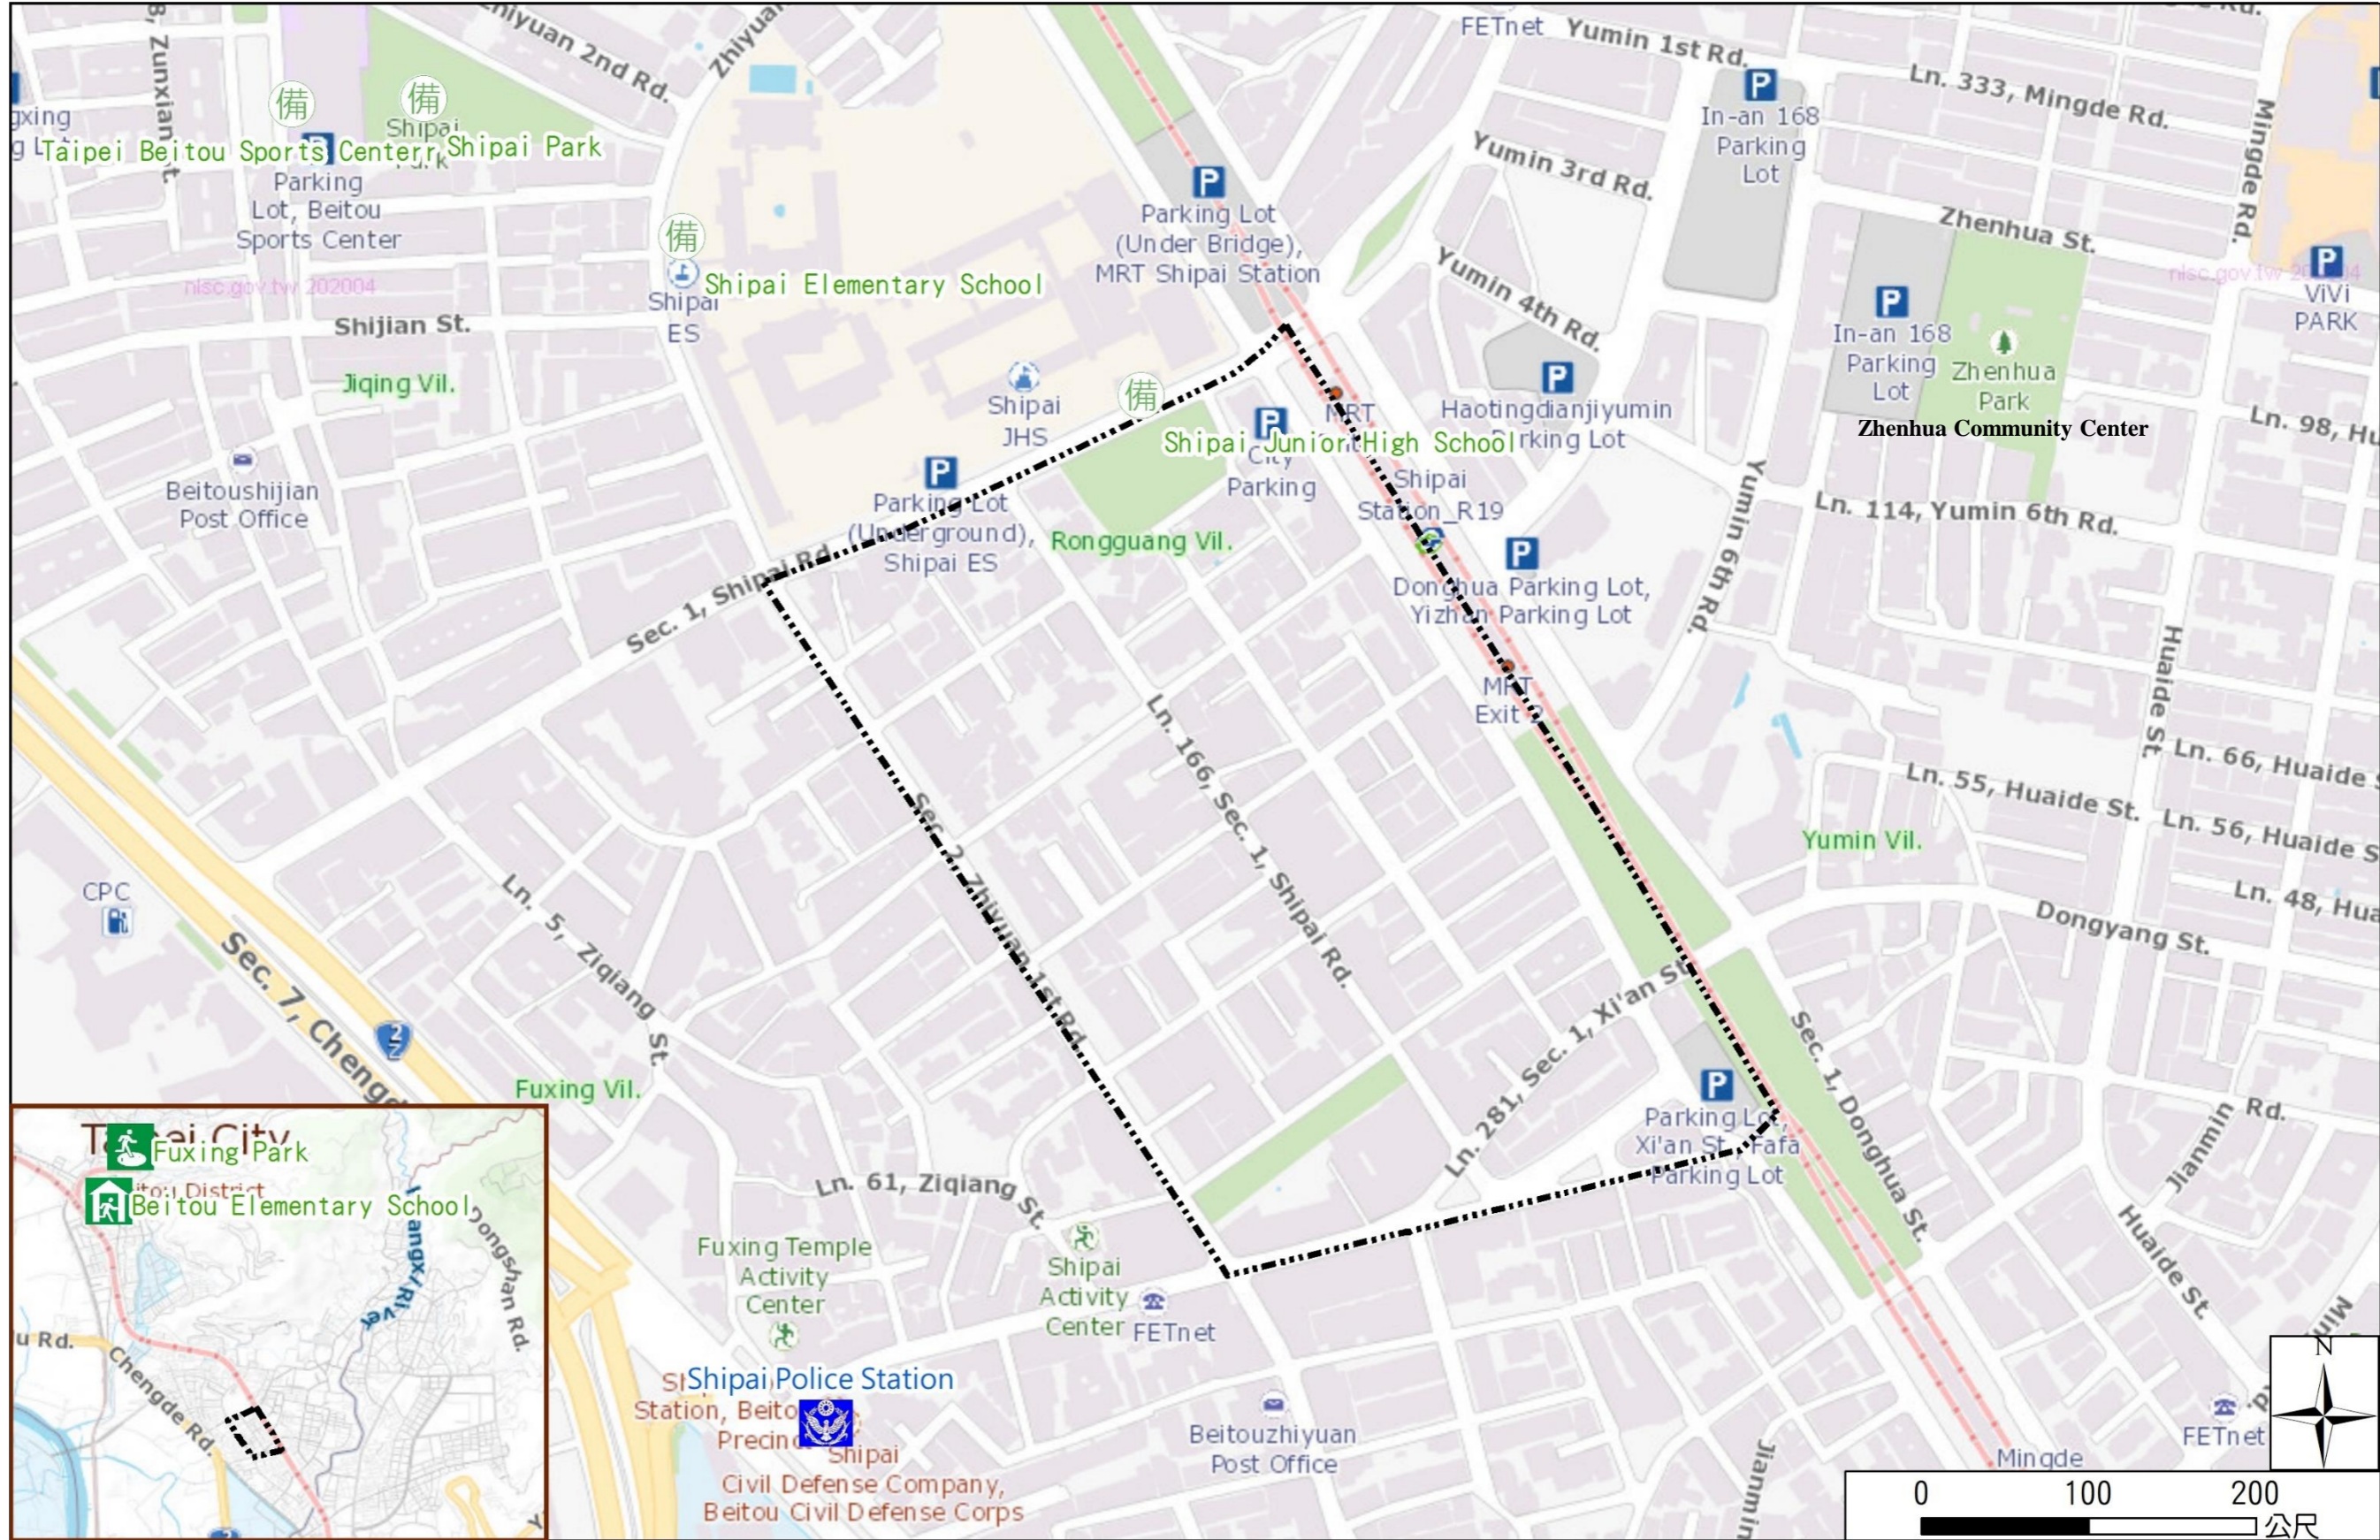

Rongguang Vil., Beitou Dist., Taipei City Evacuation Map

Disaster notification Unit

Taipei Citizen Hotline : 1999
 Fire Department Tel. : 119
 Police Department Tel. : 110
 EOC of Beitou Dist.
 Non-emergency number : 02-28912105
 Emergency number : 02-66108001~8
 Officer
 Mobile : 0928-965280
 Note: Please call this District's EOC to ensure that the evacuation shelter is open

Taipei City Disaster Prevention Guide

Evacuation Shelter

Name	Fuxing Park Applicable to earthquake situations
Address	No.200, Zhonghe St.
Capacity	3623
Contact number	02-28832130
Name	Beitou Elementary School (School for Priority Shelter) Applicable to flood situations
Address	No.73, Sec. 1, Zhongyang N. Rd.
Capacity	195
Contact number	02-28912052#131
Name	Shipai Junior High School
Address	No.139, Sec. 1, Shipai Rd.
Capacity	338
Contact number	02-28224682#250
Name	Shipai Elementary School (Temporarily Closed)
Address	No.80, Zhiyuan 2nd Rd.
Capacity	180
Contact number	02-28227484#331