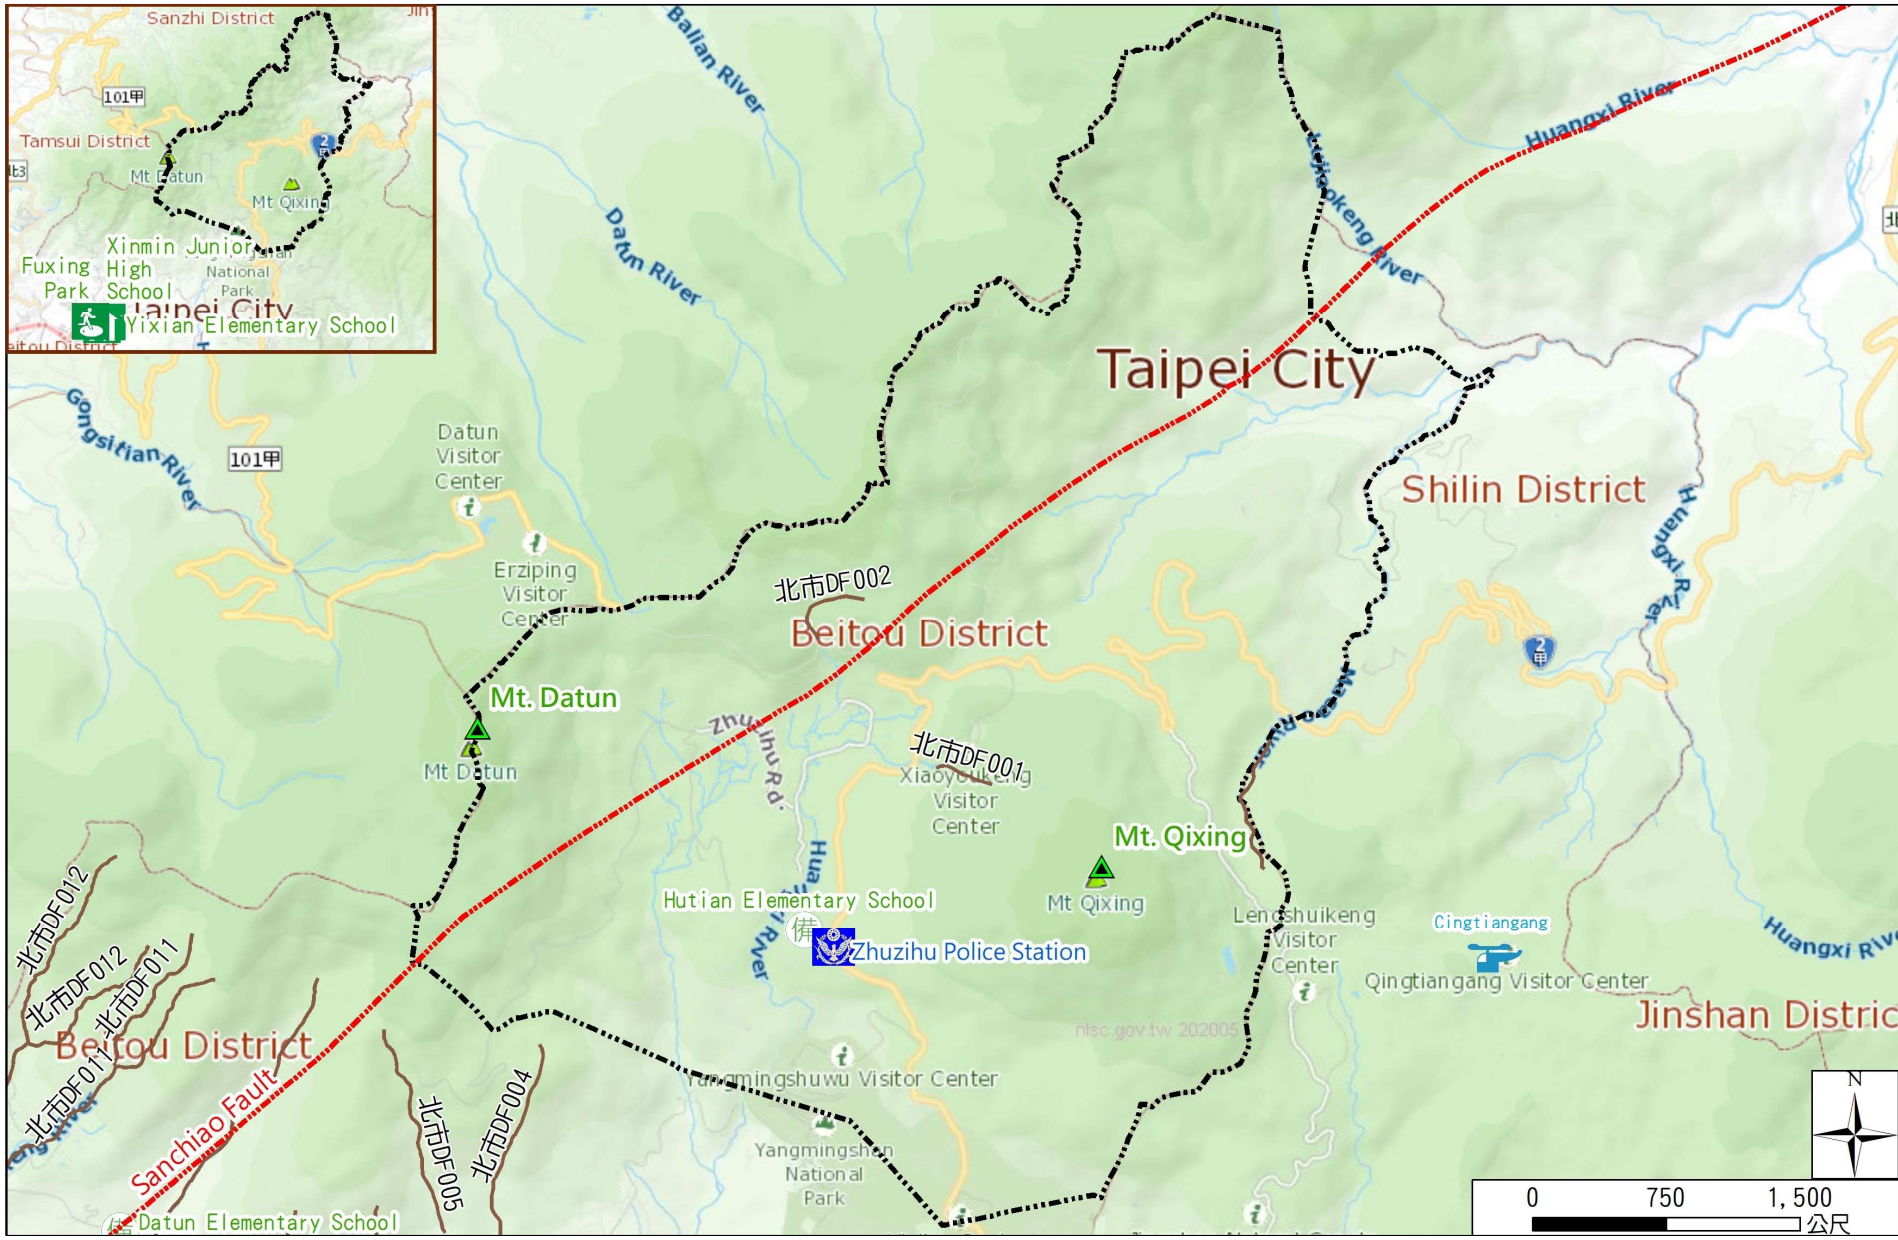

**Evacuation Shelter**

Name	Fuxing Park Applicable to earthquake situations
Address	No.200, Zhonghe St. 3624
Capacity	3624
Contact number	02-28832130
Name	Xinmin Junior High School (School for Priority Shelter ) Applicable to earthquake situations and debris flow situations
Address	No.10, Xinmin Rd.
Capacity	205
Contact number	02-28979001#500
Name	Yixian Elementary School
Address	No.2, Xinmin Rd.
Capacity	166
Contact number	02-28914537#132
Name	Hutian Elementary School
Address	No.17-2, Zhuzihu Rd.
Capacity	30
Contact number	02-28616963#10