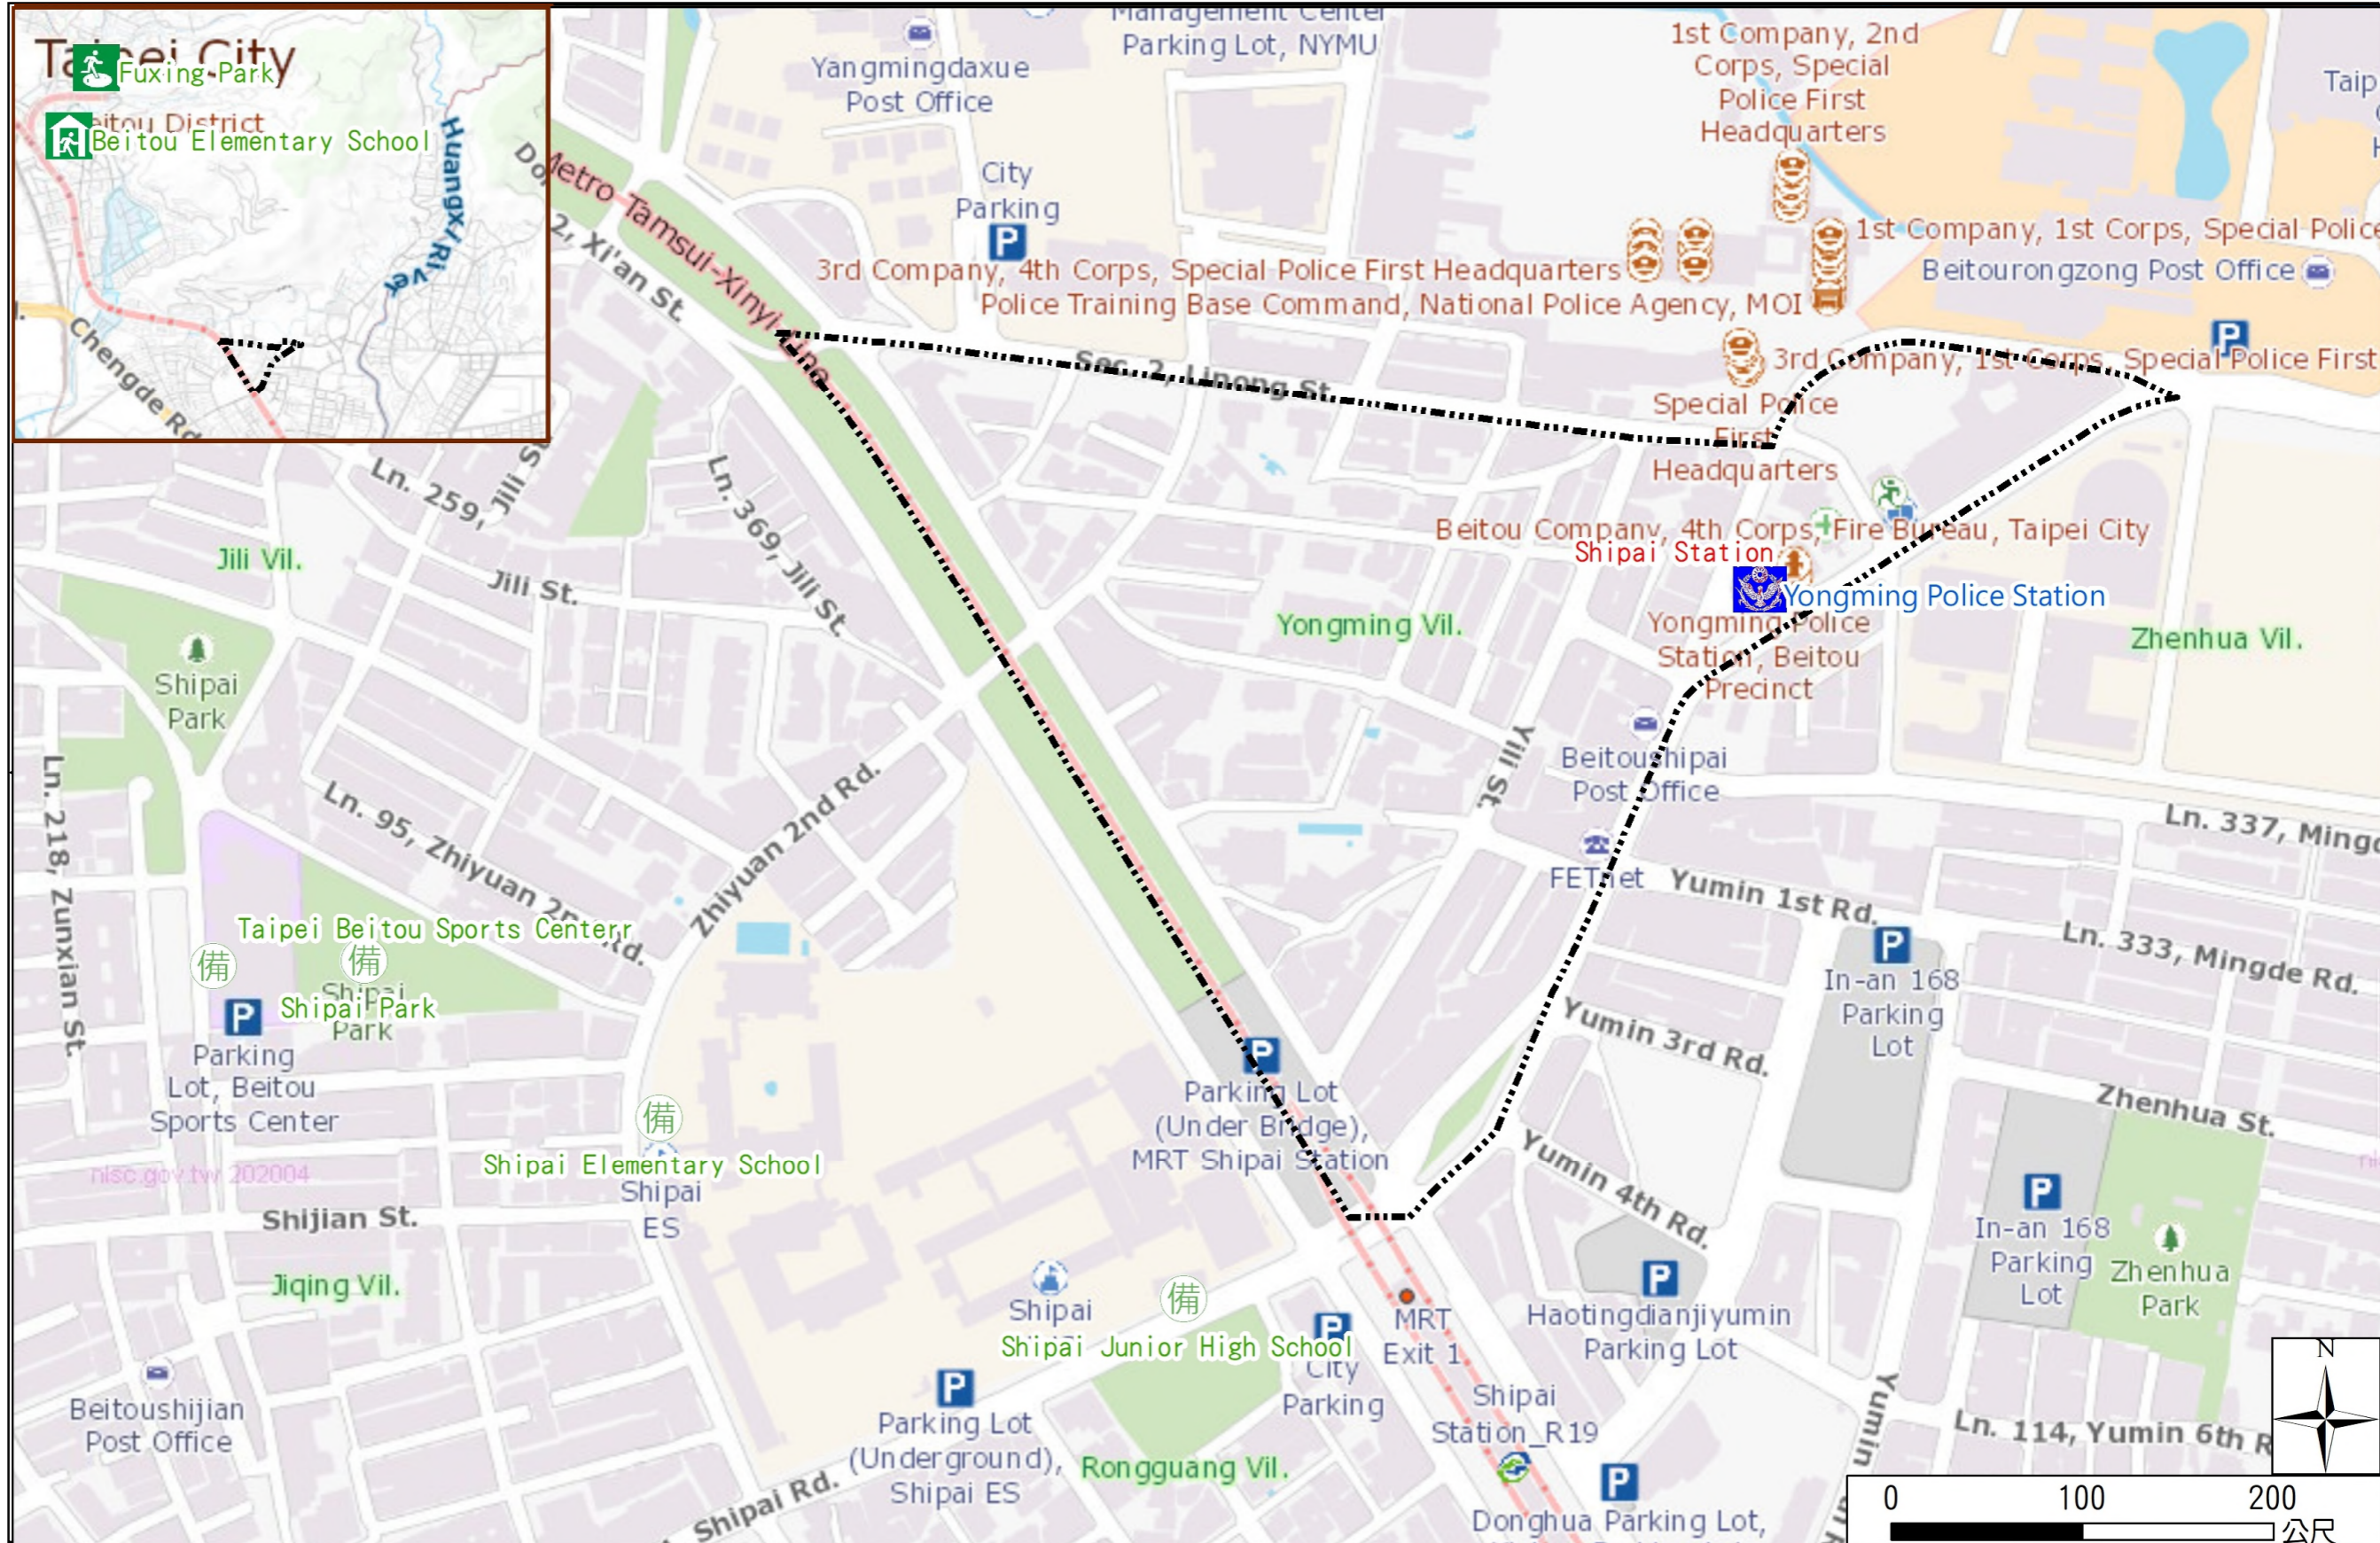

Yongming Vil., Beitou Dist., Taipei City Evacuation Map

Disaster notification Unit

Taipei Citizen Hotline : 1999
Fire Department Tel. : 119
Police Department Tel. : 110
EOC of Beitou District .
Non-emergency number :
02-28912105
Emergency number :
02-66108001~8
Officer TU
Mobile : 0928-965301
Note: Please call this District's
EOC to ensure that the evacuation
shelter is open

Disaster Prevention Information Website

Taipei of Disaster Prevention

Knowledge of disaster prevention

Flood: Vertical evacuation or preventive evacuation
Earthquake :

More disaster prevention knowledge :
Taipei City Disaster Prevention Guide

Evacuation Shelter

Name	Fuxing Park Applicable to earthquake situations
Address	No.200, Zhonghe St.
Capacity	3624
Contact number	02-28832130
Name	Beitou Elementary School (School for Priority Shelter) Applicable to flood situations
Address	No.73, Sec. 1, Zhongyang N. Rd.
Capacity	195
Contact number	02-28912052#131
Name	Taipei Beitou Sports Centerr
Address	No.100, Ln. 39, Sec. 1, Shipai Rd.
Capacity	384
Contact number	02-28202880#11
Name	Shipai Elementary School
Address	No.80, Zhiyuan 2nd Rd.
Capacity	180
Contact number	02-28227484#331

圖例	里界 Village Boundary	避難收容處所 Evacuation Shelter	防救災單位 Disaster Rescue Resources	重要地標 Landmark
	里界 Village Boundary	室內避難收容處所(優先安置學校) Indoor Evacuation Shelter (School for Priority Shelter) 室外避難收容處所(防災公園) Outdoor Evacuation Shelter (Disaster Prevention Park) 避難收容處所(備用) Evacuation Shelter (Backup)	警察單位 Police Department 消防單位 Fire Department 急救責任醫院 Designated Hospital (Emergency Medical Treatment)	直升機起降場 Helicopter Pad 重要地標 Landmark