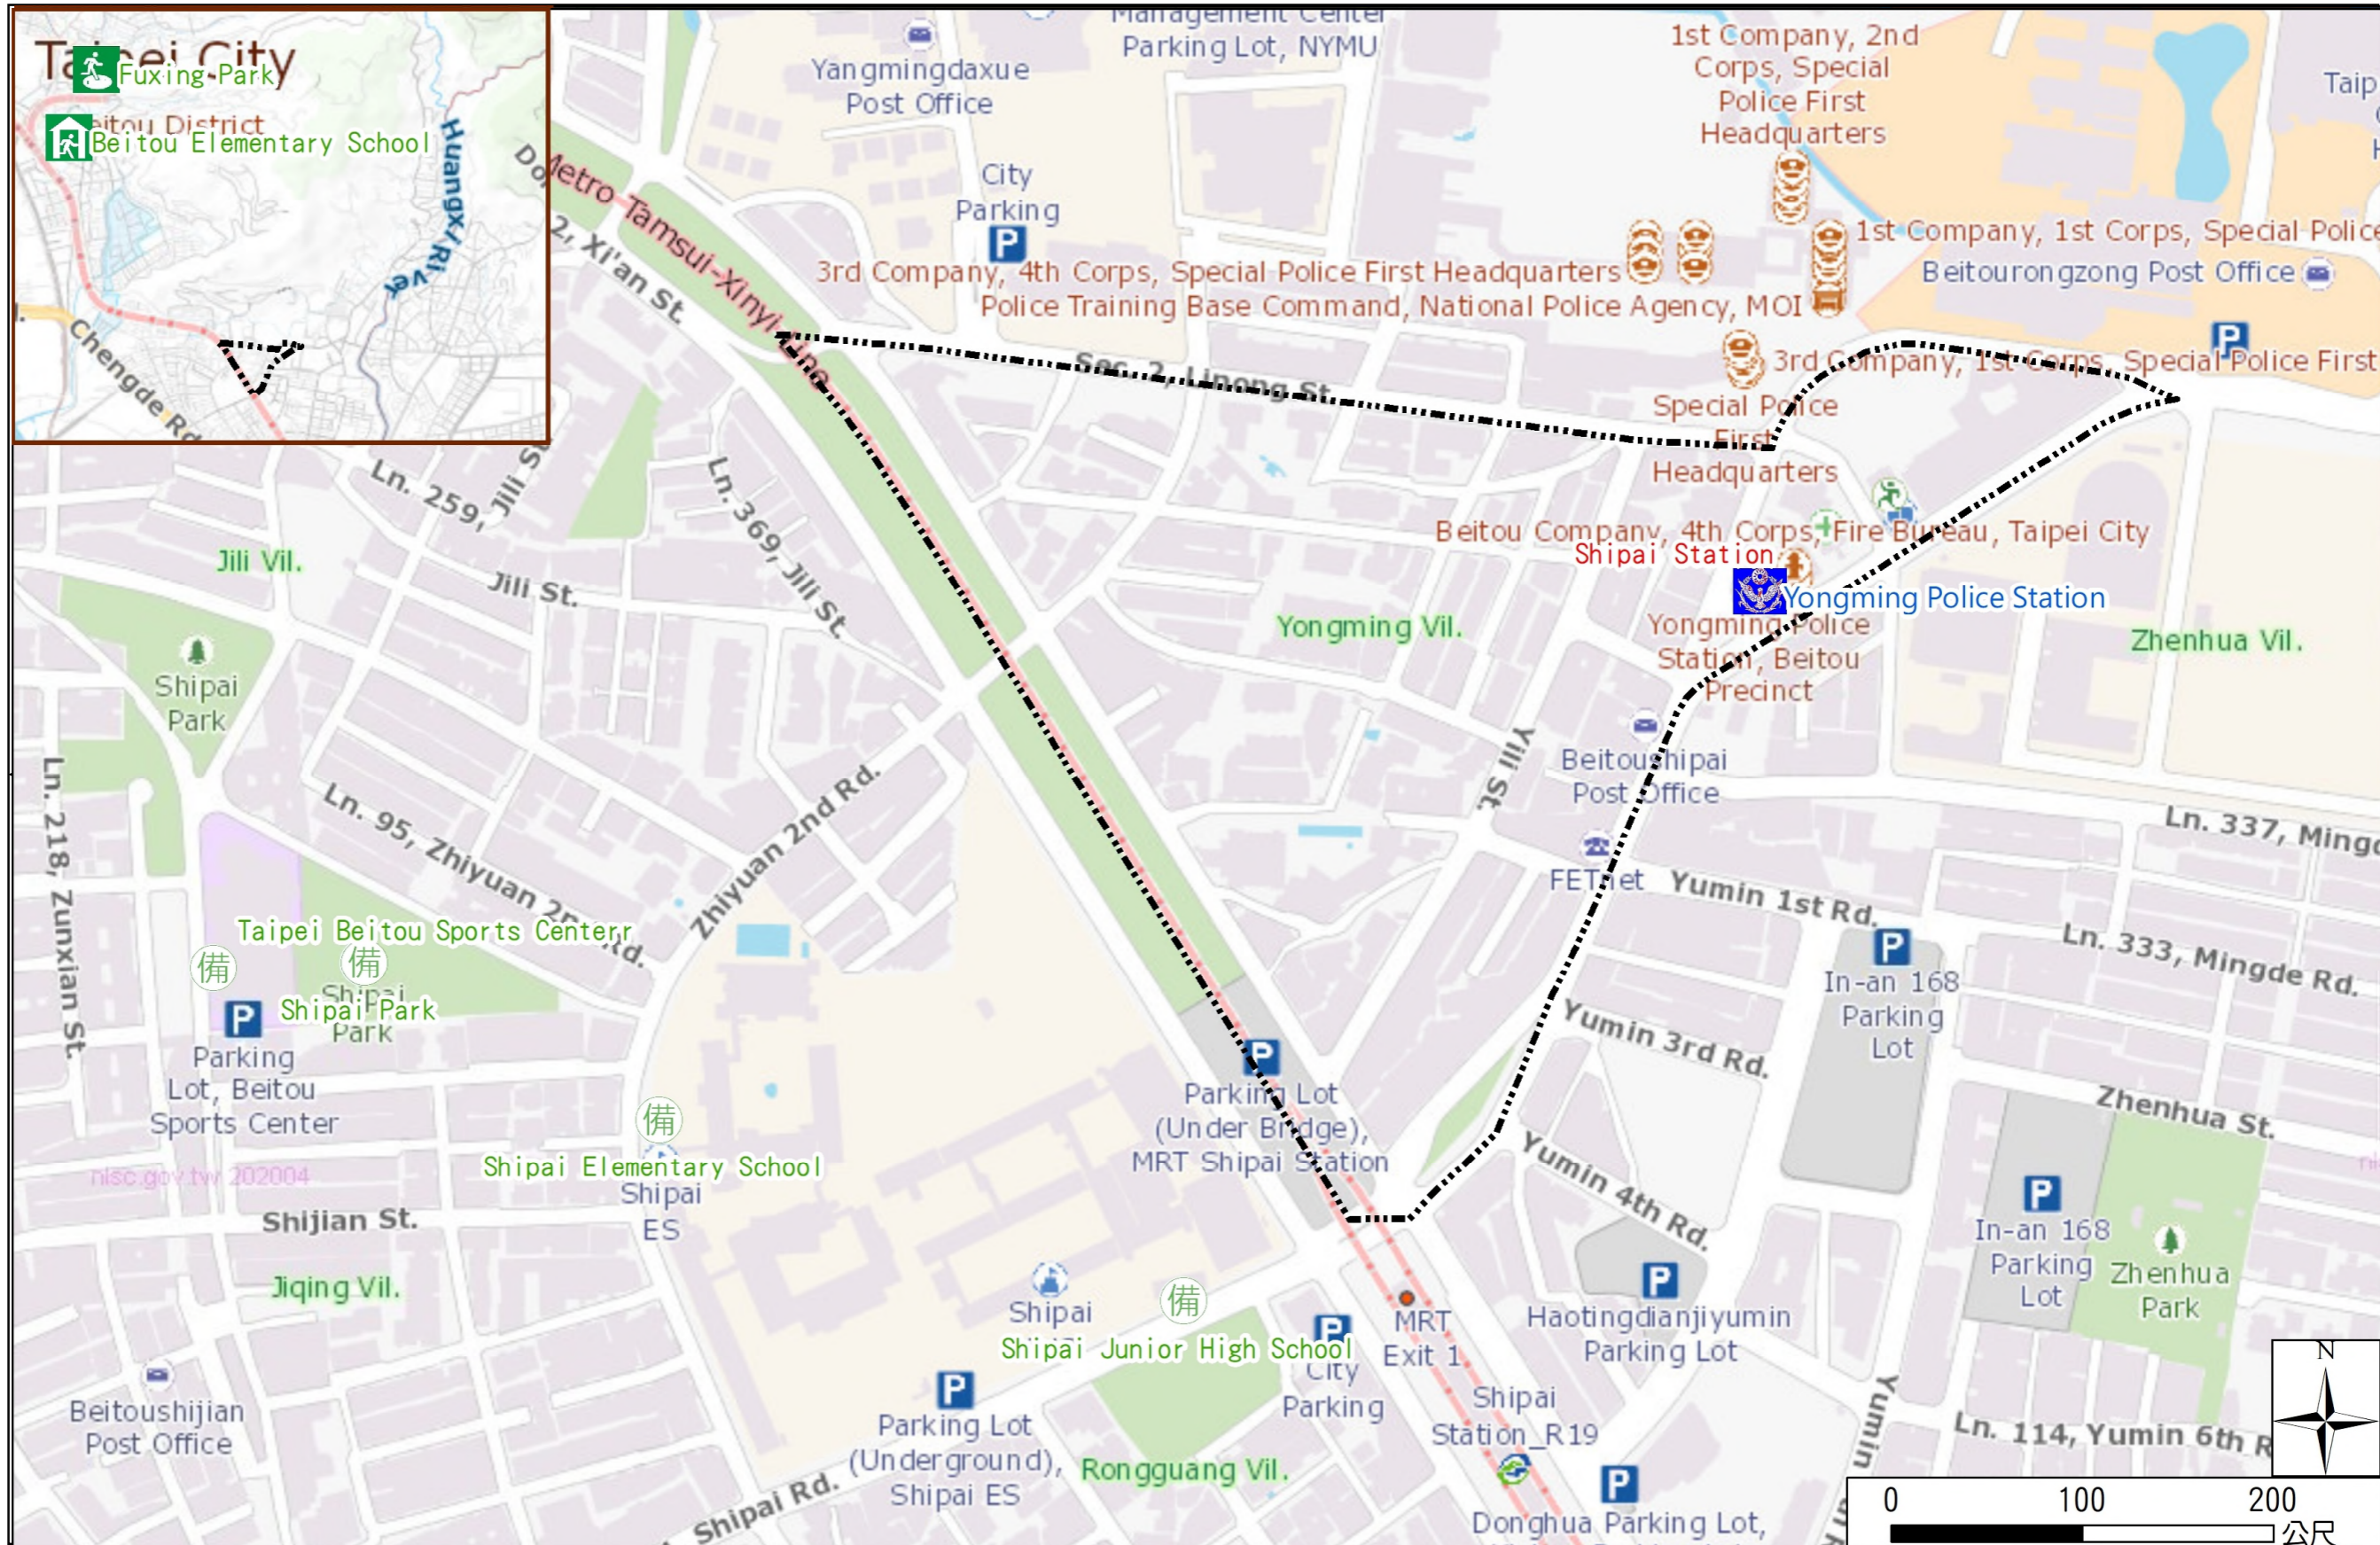

Yongming Vil., Beitou Dist., Taipei City Evacuation Map

Disaster notification Unit

Taipei Citizen Hotline : 1999
Fire Department Tel. : 119
Police Department Tel. : 110
EOC of Beitou District .
Non-emergency number :
02-28912105
Emergency number :
02-66108001~8
Officer TU
Mobile : 0928-965301
Note: Please call this District's
EOC to ensure that the evacuation
shelter is open

Disaster Prevention Information Website

Taipei of Disaster Prevention

Knowledge of disaster prevention

Flood: Vertical evacuation or preventive evacuation
Earthquake :

More disaster prevention knowledge :
Taipei City Disaster Prevention Guide

Evacuation Shelter

Name	Fuxing Park Applicable to earthquake situations
Address	No.200, Zhonghe St.
Capacity	3623
Contact number	02-28832130
Name	Beitou Elementary School (School for Priority Shelter) Applicable to flood situations
Address	No.73, Sec. 1, Zhongyang N. Rd
Capacity	195
Contact number	02-28912052#131
Name	Taipei Beitou Sports Centerr
Address	No.100, Ln. 39, Sec. 1, Shipai Rd.
Capacity	384
Contact number	02-28202880#11
Name	Shipai Elementary School (Temporarily Closed)
Address	No.80, Zhiyuan 2nd Rd.
Capacity	180
Contact number	02-28227484#331

圖例	里界 Village Boundary	避難收容處所 Evacuation Shelter	防救災單位 Disaster Rescue Resources	重要地標 Landmark
	里界 Village Boundary	室內避難收容處所(優先安置學校) Indoor Evacuation Shelter (School for Priority Shelter) 室外避難收容處所(防災公園) Outdoor Evacuation Shelter (Disaster Prevention Park) 避難收容處所(備用) Evacuation Shelter (Backup)	警察單位 Police Department 消防單位 Fire Department 急救責任醫院 Designated Hospital (Emergency Medical Treatment)	直升機起降場 Helicopter Pad 重要地標 Landmark