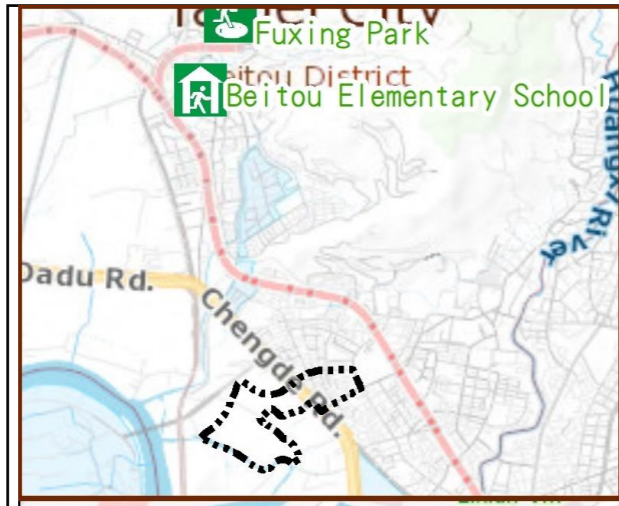

Disaster Prevention Information Website

Taipei of Disaster Prevention

Knowledge of disaster prevention

Flood: Vertical evacuation or preventive evacuation
 Earthquake :

More disaster prevention knowledge :
 Taipei City Disaster Prevention Guide

Evacuation Shelter

Name	Fuxing Park Applicable to earthquake situations
Address	No.200, Zhonghe St.
Capacity	3624
Contact number	02-28832130
Name	Beitou Elementary School (School for Priority Shelter) Applicable to flood situations
Address	No.73, Sec. 1, Zhongyang N. Rd.
Capacity	195
Contact number	02-28912052#131
Name	Taipei Beitou Sports Center
Address	No.100, Ln. 39, Sec. 1, Shipai Rd.
Capacity	384
Contact number	02-28202880#11
Name	Shipai Elementary School
Address	No.80, Zhiyuan 2nd Rd.
Capacity	180
Contact number	02-28227484#331