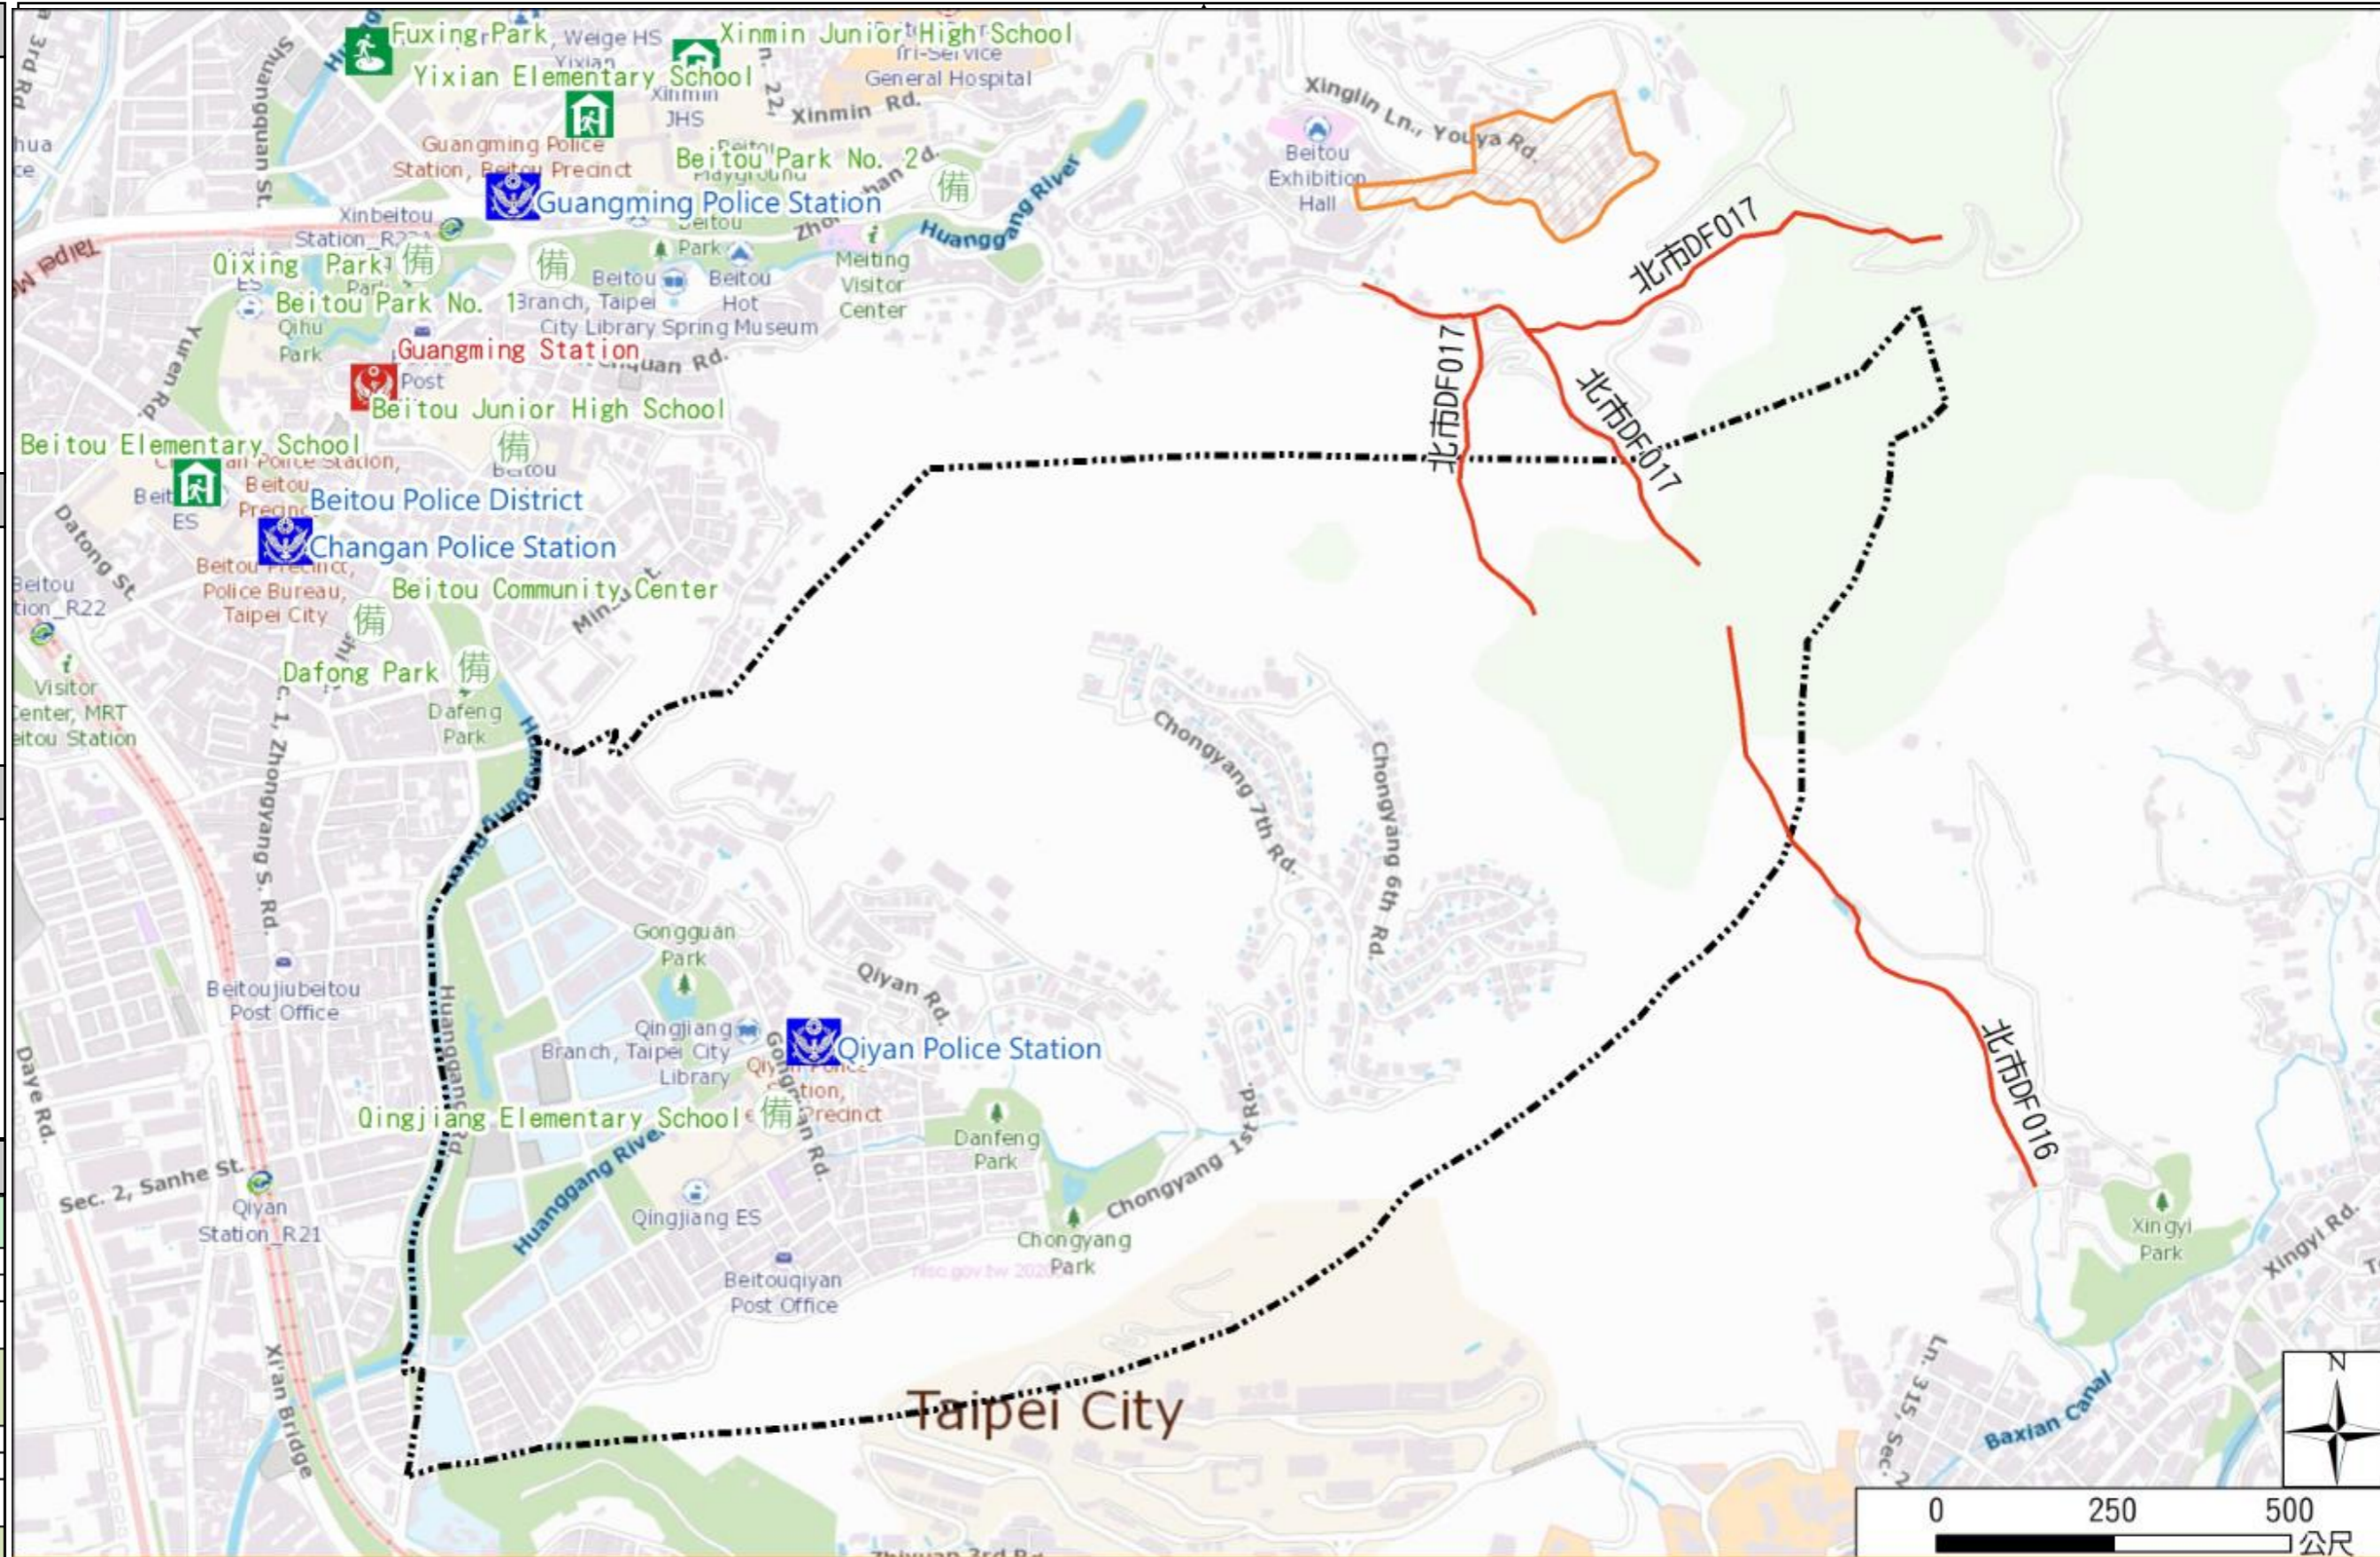

Disaster Prevention Information Website

Taipei of Disaster Prevention

Knowledge of disaster prevention

Flood: Vertical evacuation or preventive evacuation
 Earthquake :

More disaster prevention knowledge :
Taipei City Disaster Prevention Guide

Evacuation Shelter

Name	Fuxing Park Applicable to earthquake situations
Address	No.200, Zhonghe St.
Capacity	3623
Contact number	02-28832130
Name	Beitou Elementary School (School for Priority Shelter) Applicable to flood situations
Address	No.73, Sec. 1, Zhongyang N. Rd.
Capacity	195
Contact number	02-28912052#131
Name	Yixian Elementary School (School for Priority Shelter) Applicable to earthquake situations and debris flow situations
Address	No.2, Xinmin Rd.
Capacity	166
Contact number	02-28914537#131
Name	Qingjiang Elementary School
Address	No.220, Gongguan Rd.
Capacity	350
Contact number	02-28912764#300