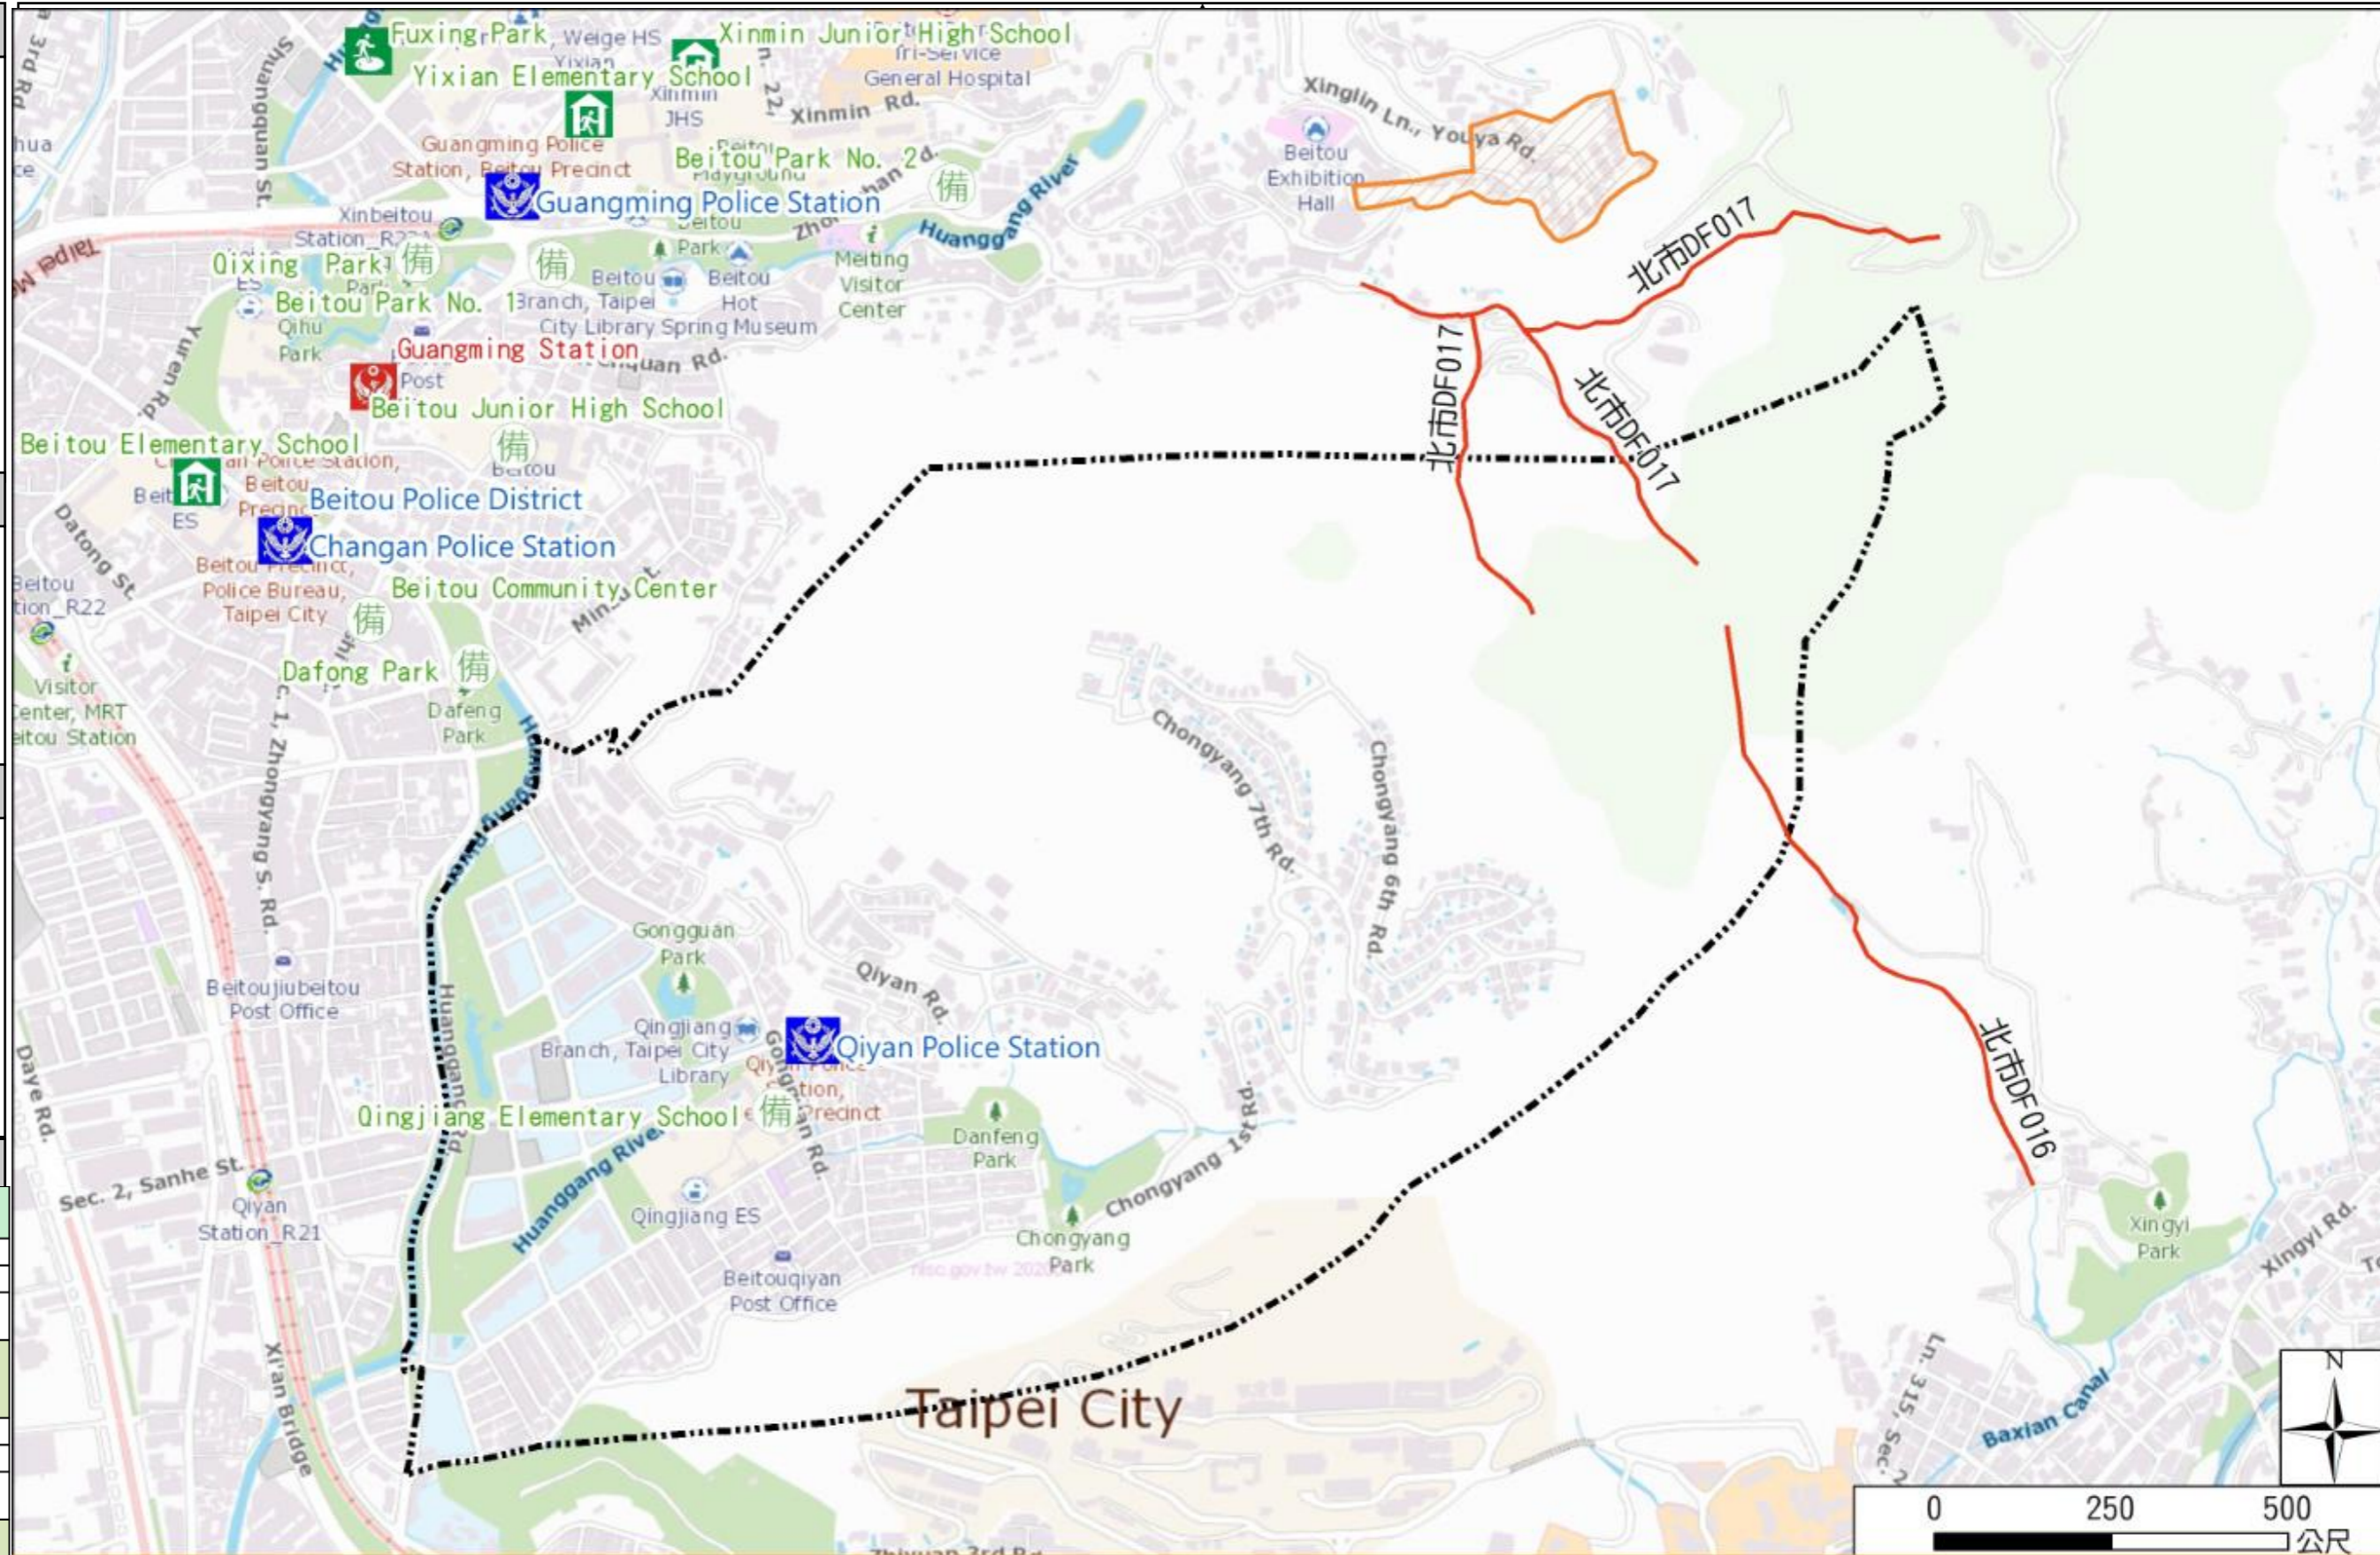

Qiyan Vil., Beitou Dist., Taipei City Evacuation Map

Disaster notification Unit

Taipei Citizen Hotline : 1999
 Fire Department Tel. : 119
 Police Department Tel. : 110
 EOC of Beitou Dist.
 Non-emergency number : 02-28912105
 Emergency number : 02-66108001~8
 Officer
 Mobile : 0928-965355
 Note: Please call this District's EOC to ensure that the evacuation shelter is open

Disaster Prevention Information Website

Taipei of Disaster Prevention

Knowledge of disaster prevention

Flood: Vertical evacuation or preventive evacuation
 Earthquake :

More disaster prevention knowledge :
Taipei City Disaster Prevention Guide

Evacuation Shelter

Name	Fuxing Park Applicable to earthquake situations
Address	No.200, Zhonghe St.
Capacity	3624
Contact number	02-28832130
Name	Beitou Elementary School (School for Priority Shelter) Applicable to flood situations
Address	No.73, Sec. 1, Zhongyang N. Rd.
Capacity	195
Contact number	02-28912052#131
Name	Yixian Elementary School (School for Priority Shelter) Applicable to earthquake situations and debris flow situations
Address	No.2, Xinmin Rd.
Capacity	166
Contact number	02-28914537#131
Name	Qingjiang Elementary School
Address	No.220, Gongguan Rd.
Capacity	175
Contact number	02-28912764#300