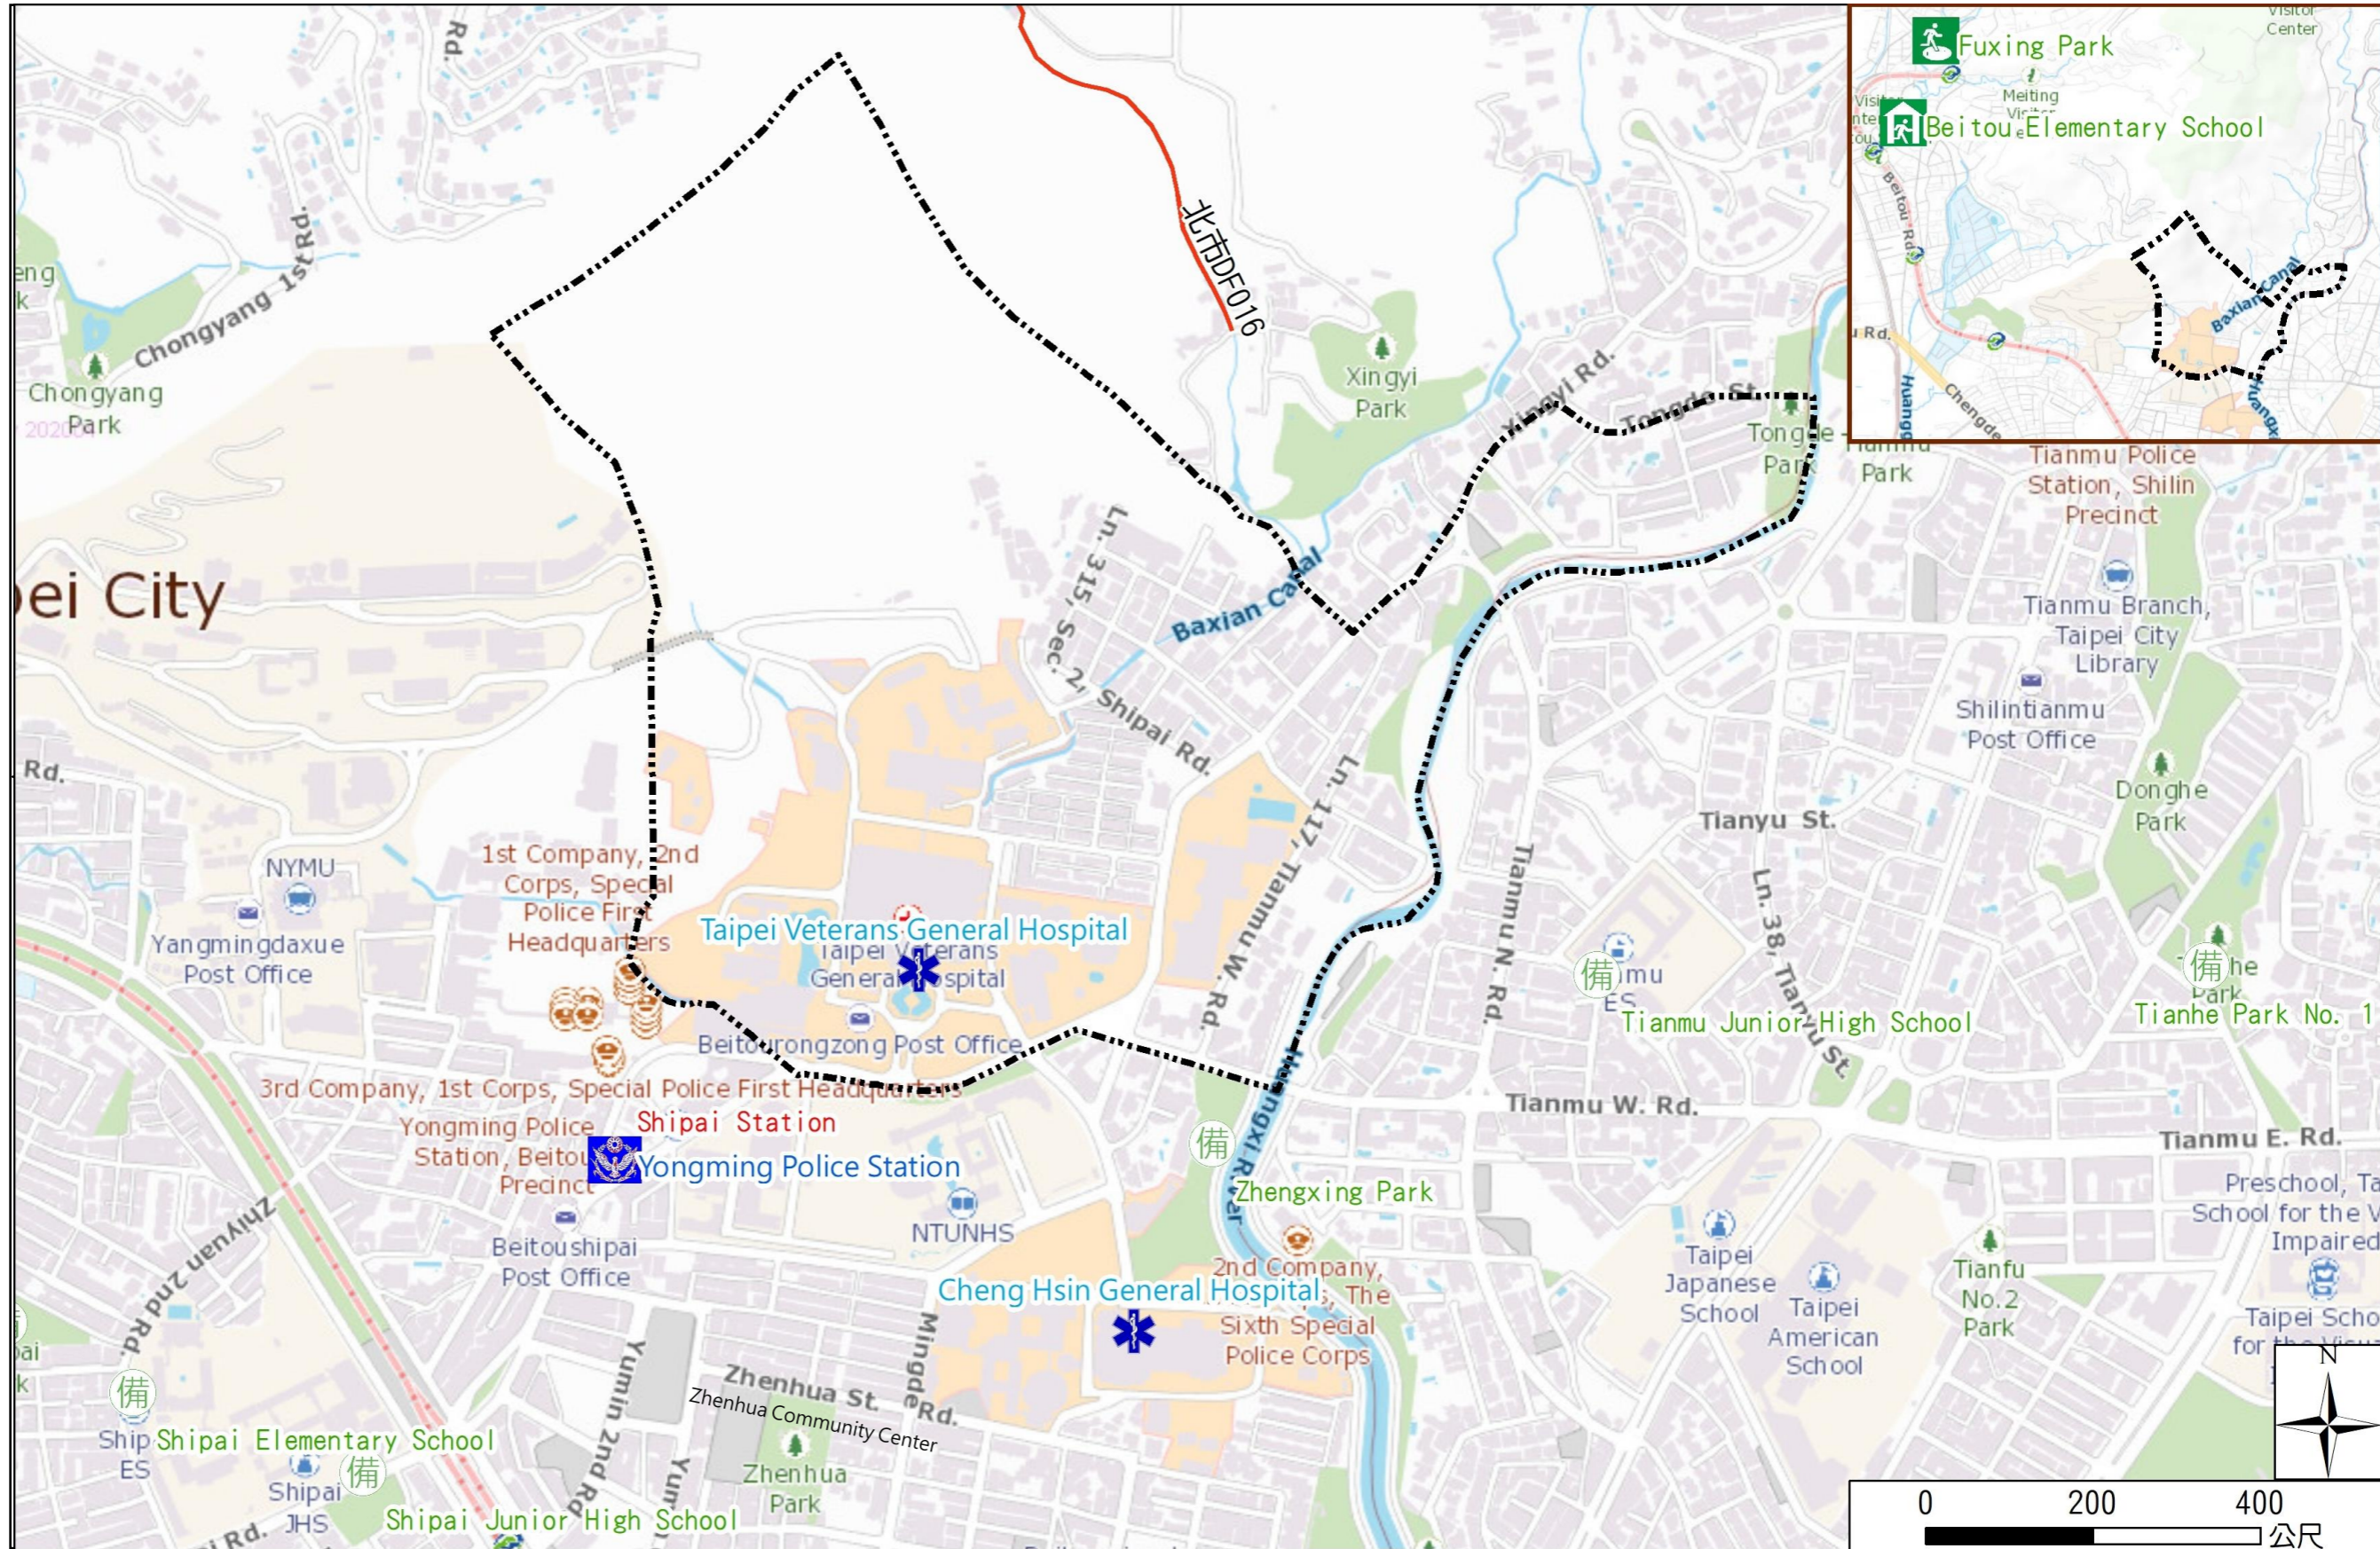

Yongxin Vil., Beitou Dist., Taipei City Evacuation Map

Disaster notification Unit

Taipei Citizen Hotline : 1999
 Fire Department Tel. : 119
 Police Department Tel. : 110
 EOC of Beitou Dist.
 Non-emergency number :
 02-28912105
 Emergency number :
 02-66108001~8
 Officer
 Mobilel : 0928-965296
 Note: Please call this District's
 EOC to ensure that the evacuation
 shelter is open

Disaster Prevention Information Website

Taipei City Disaster Prevention Information Website

Knowledge of disaster prevention

Flood: Vertical evacuation or preventive evacuation
 Earthquake :

More disaster prevention knowledge :
 Taipei City Disaster Prevention Guide

Evacuation Shelter

Name	Fuxing Park Applicable to earthquake situations
Address	No.200, Zhonghe St.
Capacity	3623
Contact number	02-28832130
Name	Beitou Elementary School (School for Priority Shelter) Applicable to flood situations
Address	No.73, Sec. 1, Zhongyang N. Rd.
Capacity	195
Contact number	02-28912052#131
Name	Zhengxing Park
Address	Intersection of Tianmu W. Rd. and Huang Stream
Capacity	950
Contact number	02-28832130
Name	Shipai Elementary School(Temporarily Closed)
Address	No. 80, Zhiyuan 2nd Rd
Capacity	180
Contact number	02-28227484#331

圖例	里界 Village Boundary	避難收容處所 Evacuation Shelter	防救災單位 Disaster Rescue Resources	重要地標 Landmark
	里界 Village Boundary	 室內避難收容處所(優先安置學校) Indoor Evacuation Shelter (School for Priority Shelter)	 警察單位 Police Department	 重要地標 Landmark
	山坡地老舊聚落 Hillside Communities	 室外避難收容處所(防災公園) Outdoor Evacuation Shelter (Disaster Prevention Park)	 消防單位 Fire Department	
	土石流潛勢溪流 Potential Debris Flow Hazard Torrent	 避難收容處所(備用) Evacuation Shelter (Backup)	 急救責任醫院 Designated Hospital (Emergency Medical Treatment)	
			 直升機起降場 Helicopter Pad	