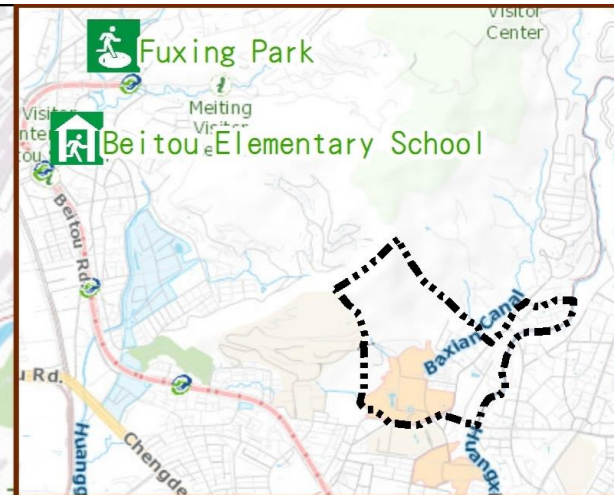

Disaster Prevention Information Website

Taipei City Disaster Prevention Information Website

Knowledge of disaster prevention

Flood: Vertical evacuation or preventive evacuation
 Earthquake :

More disaster prevention knowledge :
 Taipei City Disaster Prevention Guide

Evacuation Shelter

Name	Fuxing Park Applicable to earthquake situations
Address	No.200, Zhonghe St.
Capacity	3623
Contact number	02-28832130
Name	Beitou Elementary School (School for Priority Shelter) Applicable to flood situations
Address	No.73, Sec. 1, Zhongyang N. Rd.
Capacity	195
Contact number	02-28912052#131
Name	Zhengxing Park
Address	Intersection of Tianmu W. Rd. and Huang Stream
Capacity	950
Contact number	02-28832130
Name	Shipai Elementary School(Temporarily Closed)
Address	No. 80, Zhiyuan 2nd Rd
Capacity	180
Contact number	02-28227484#331