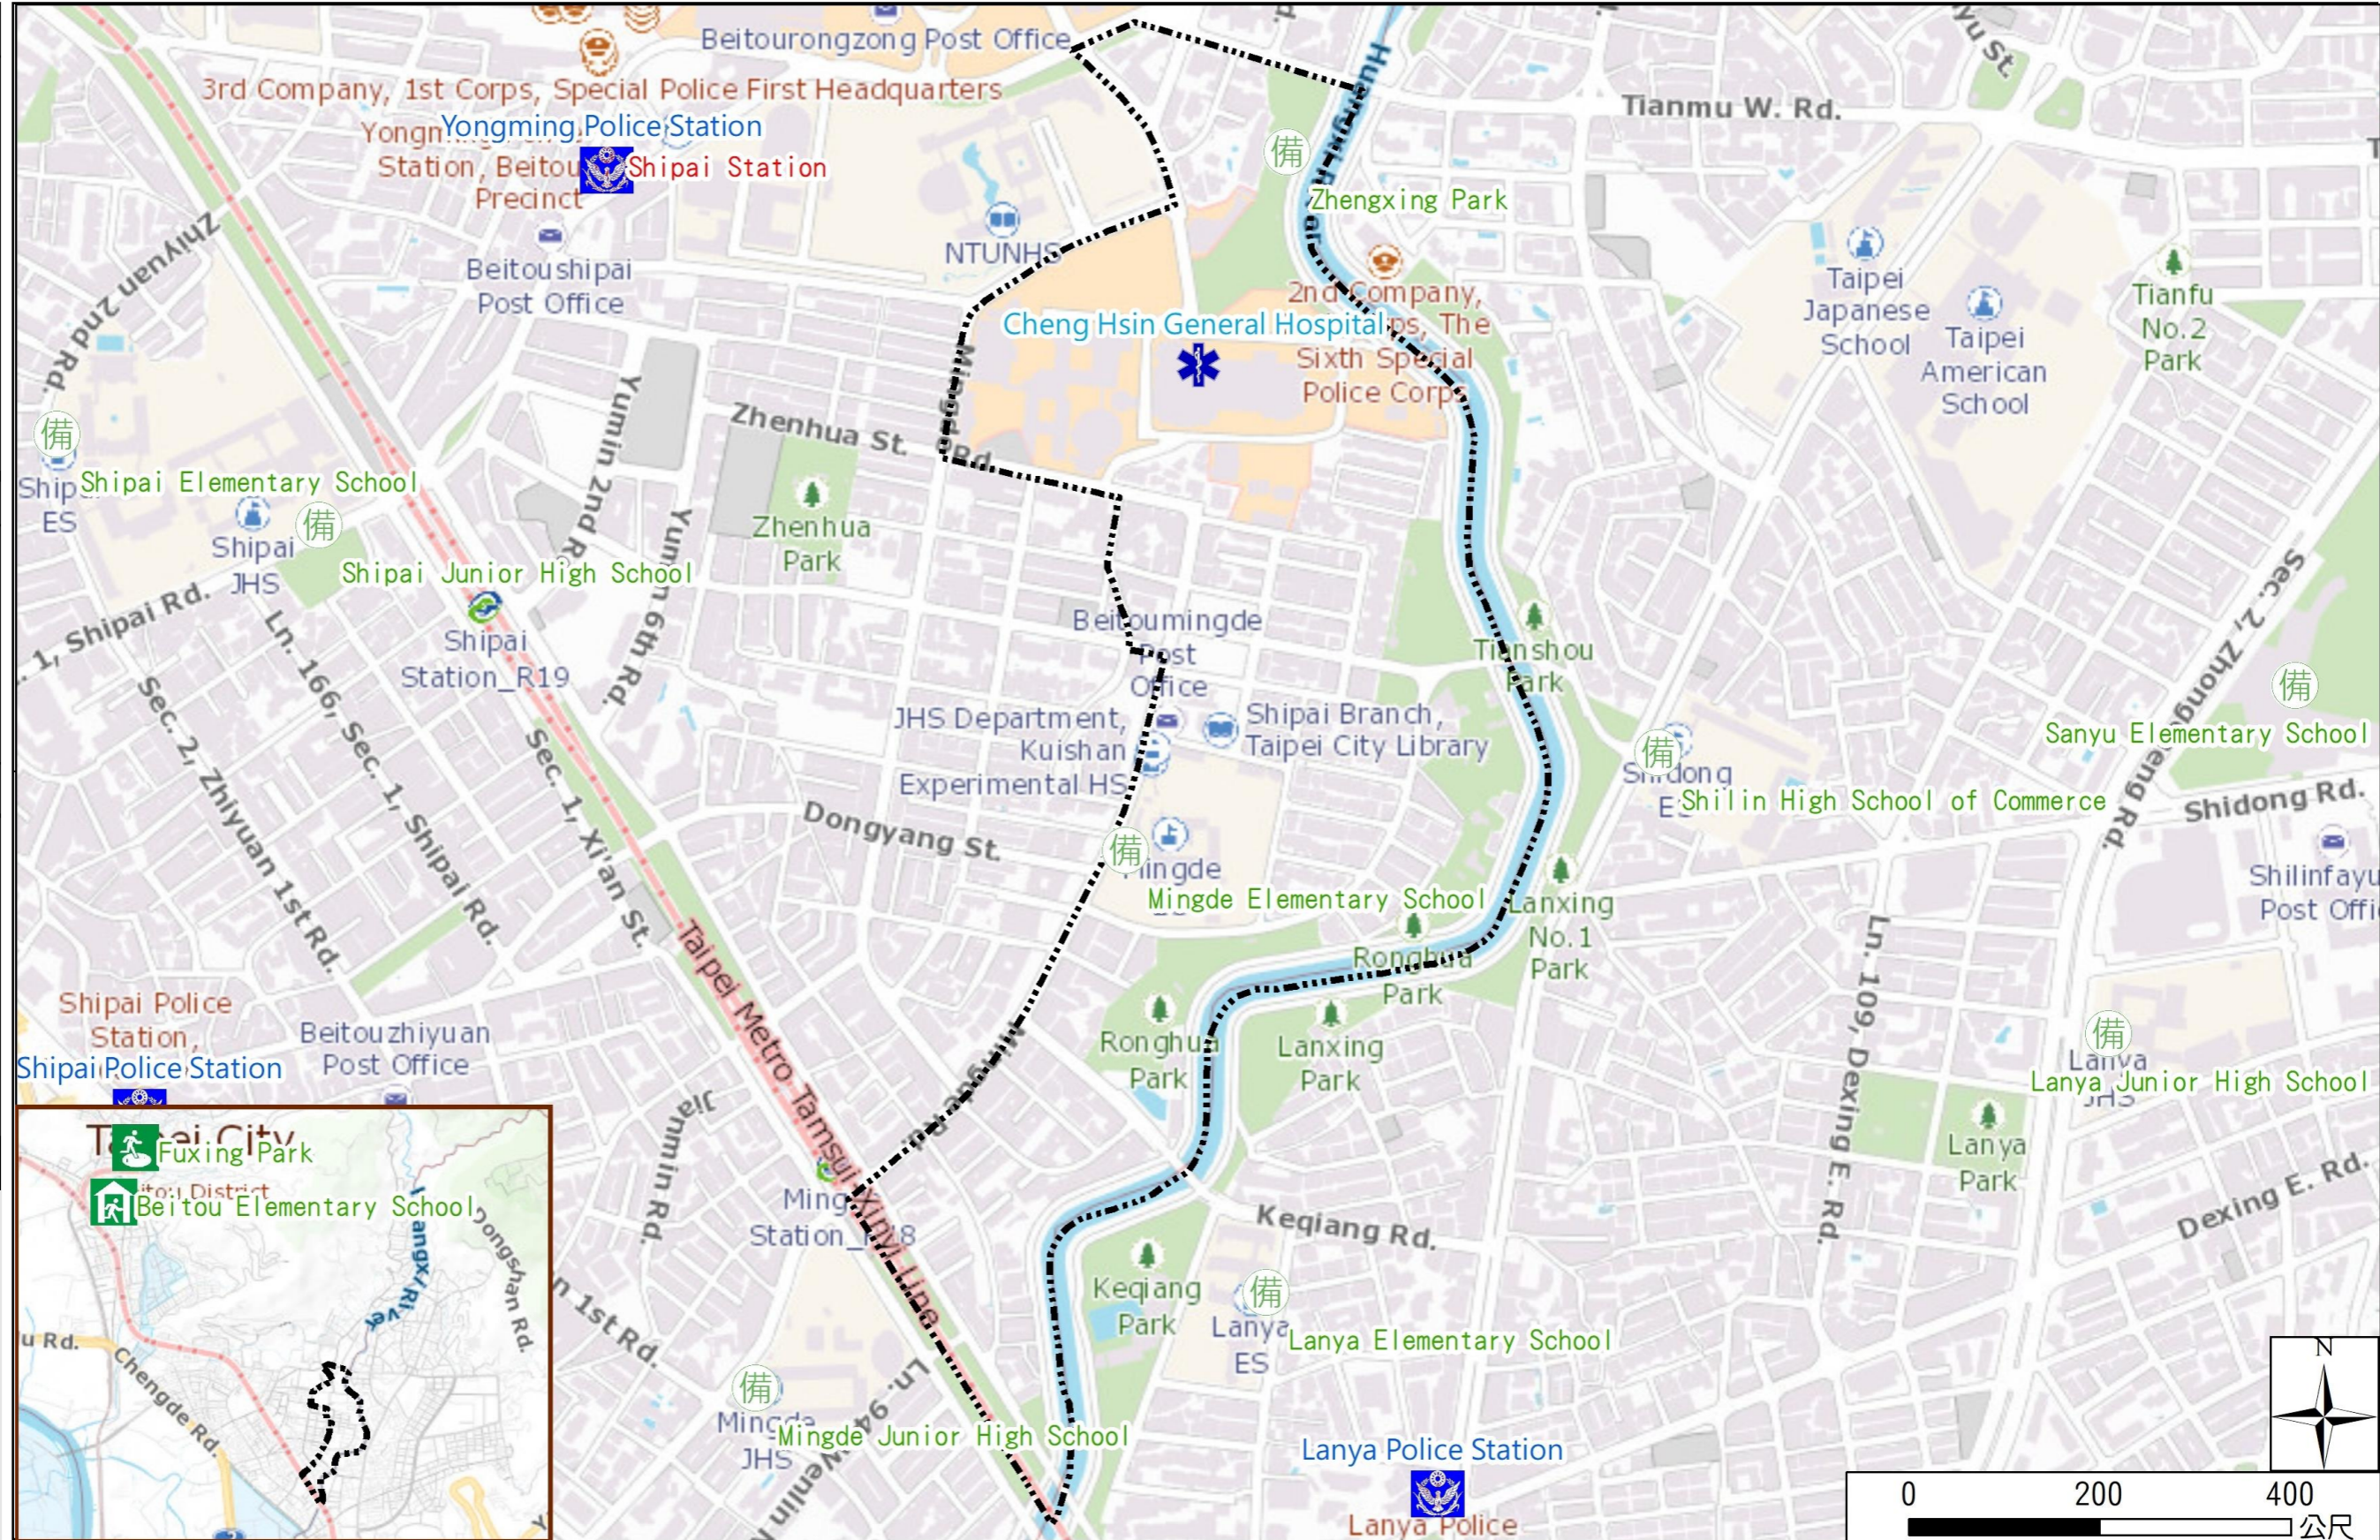

Disaster Prevention Information Website

Taipei of Disaster Prevention

Knowledge of disaster prevention

Flood: Vertical evacuation or preventive evacuation
 Earthquake :

More disaster prevention knowledge :
 Taipei City Disaster Prevention Guide

Evacuation Shelter

Name	Fuxing Park Applicable to earthquake situations
Address	No.200, Zhonghe St.
Capacity	3624
Contact number	02-28832130
Name	Beitou Elementary School (School for Priority Shelter) Applicable to flood situations
Address	No.73, Sec. 1, Zhongyang N. Rd.
Capacity	195
Contact number	02-28912052#131
Name	Mingde Elementary School
Address	No.190, Mingde Rd.
Capacity	767
Contact number	02-28229651#1301
Name	Zhenxing Park
Address	Intersection of Tianmu W. Rd. and Huang Stream
Capacity	950
Contact number	02-28832130