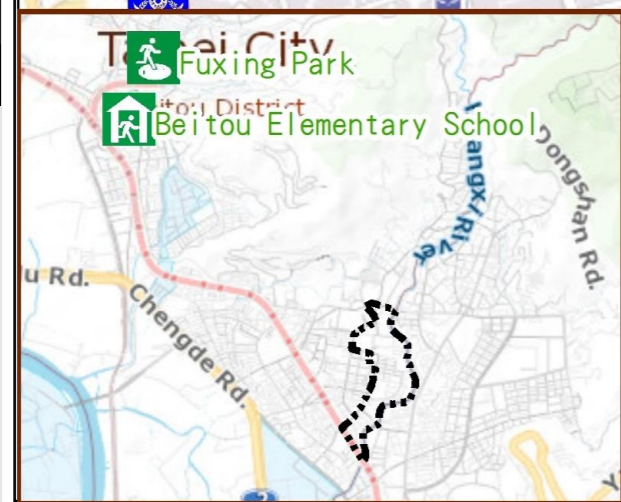

Evacuation Shelter

Name	Fuxing Park Applicable to earthquake situations
Address	No.200, Zhonghe St.
Capacity	3624
Contact number	02-28832130
Name	Beitou Elementary School (School for Priority Shelter) Applicable to flood situations
Address	No.73, Sec. 1, Zhongyang N. Rd.
Capacity	195
Contact number	02-28912052#131
Name	Mingde Elementary School
Address	No.190, Mingde Rd.
Capacity	767
Contact number	02-28229651#1301
Name	Zhenxing Park
Address	Intersection of Tianmu W. Rd. and Huang Stream
Capacity	950
Contact number	02-28832130