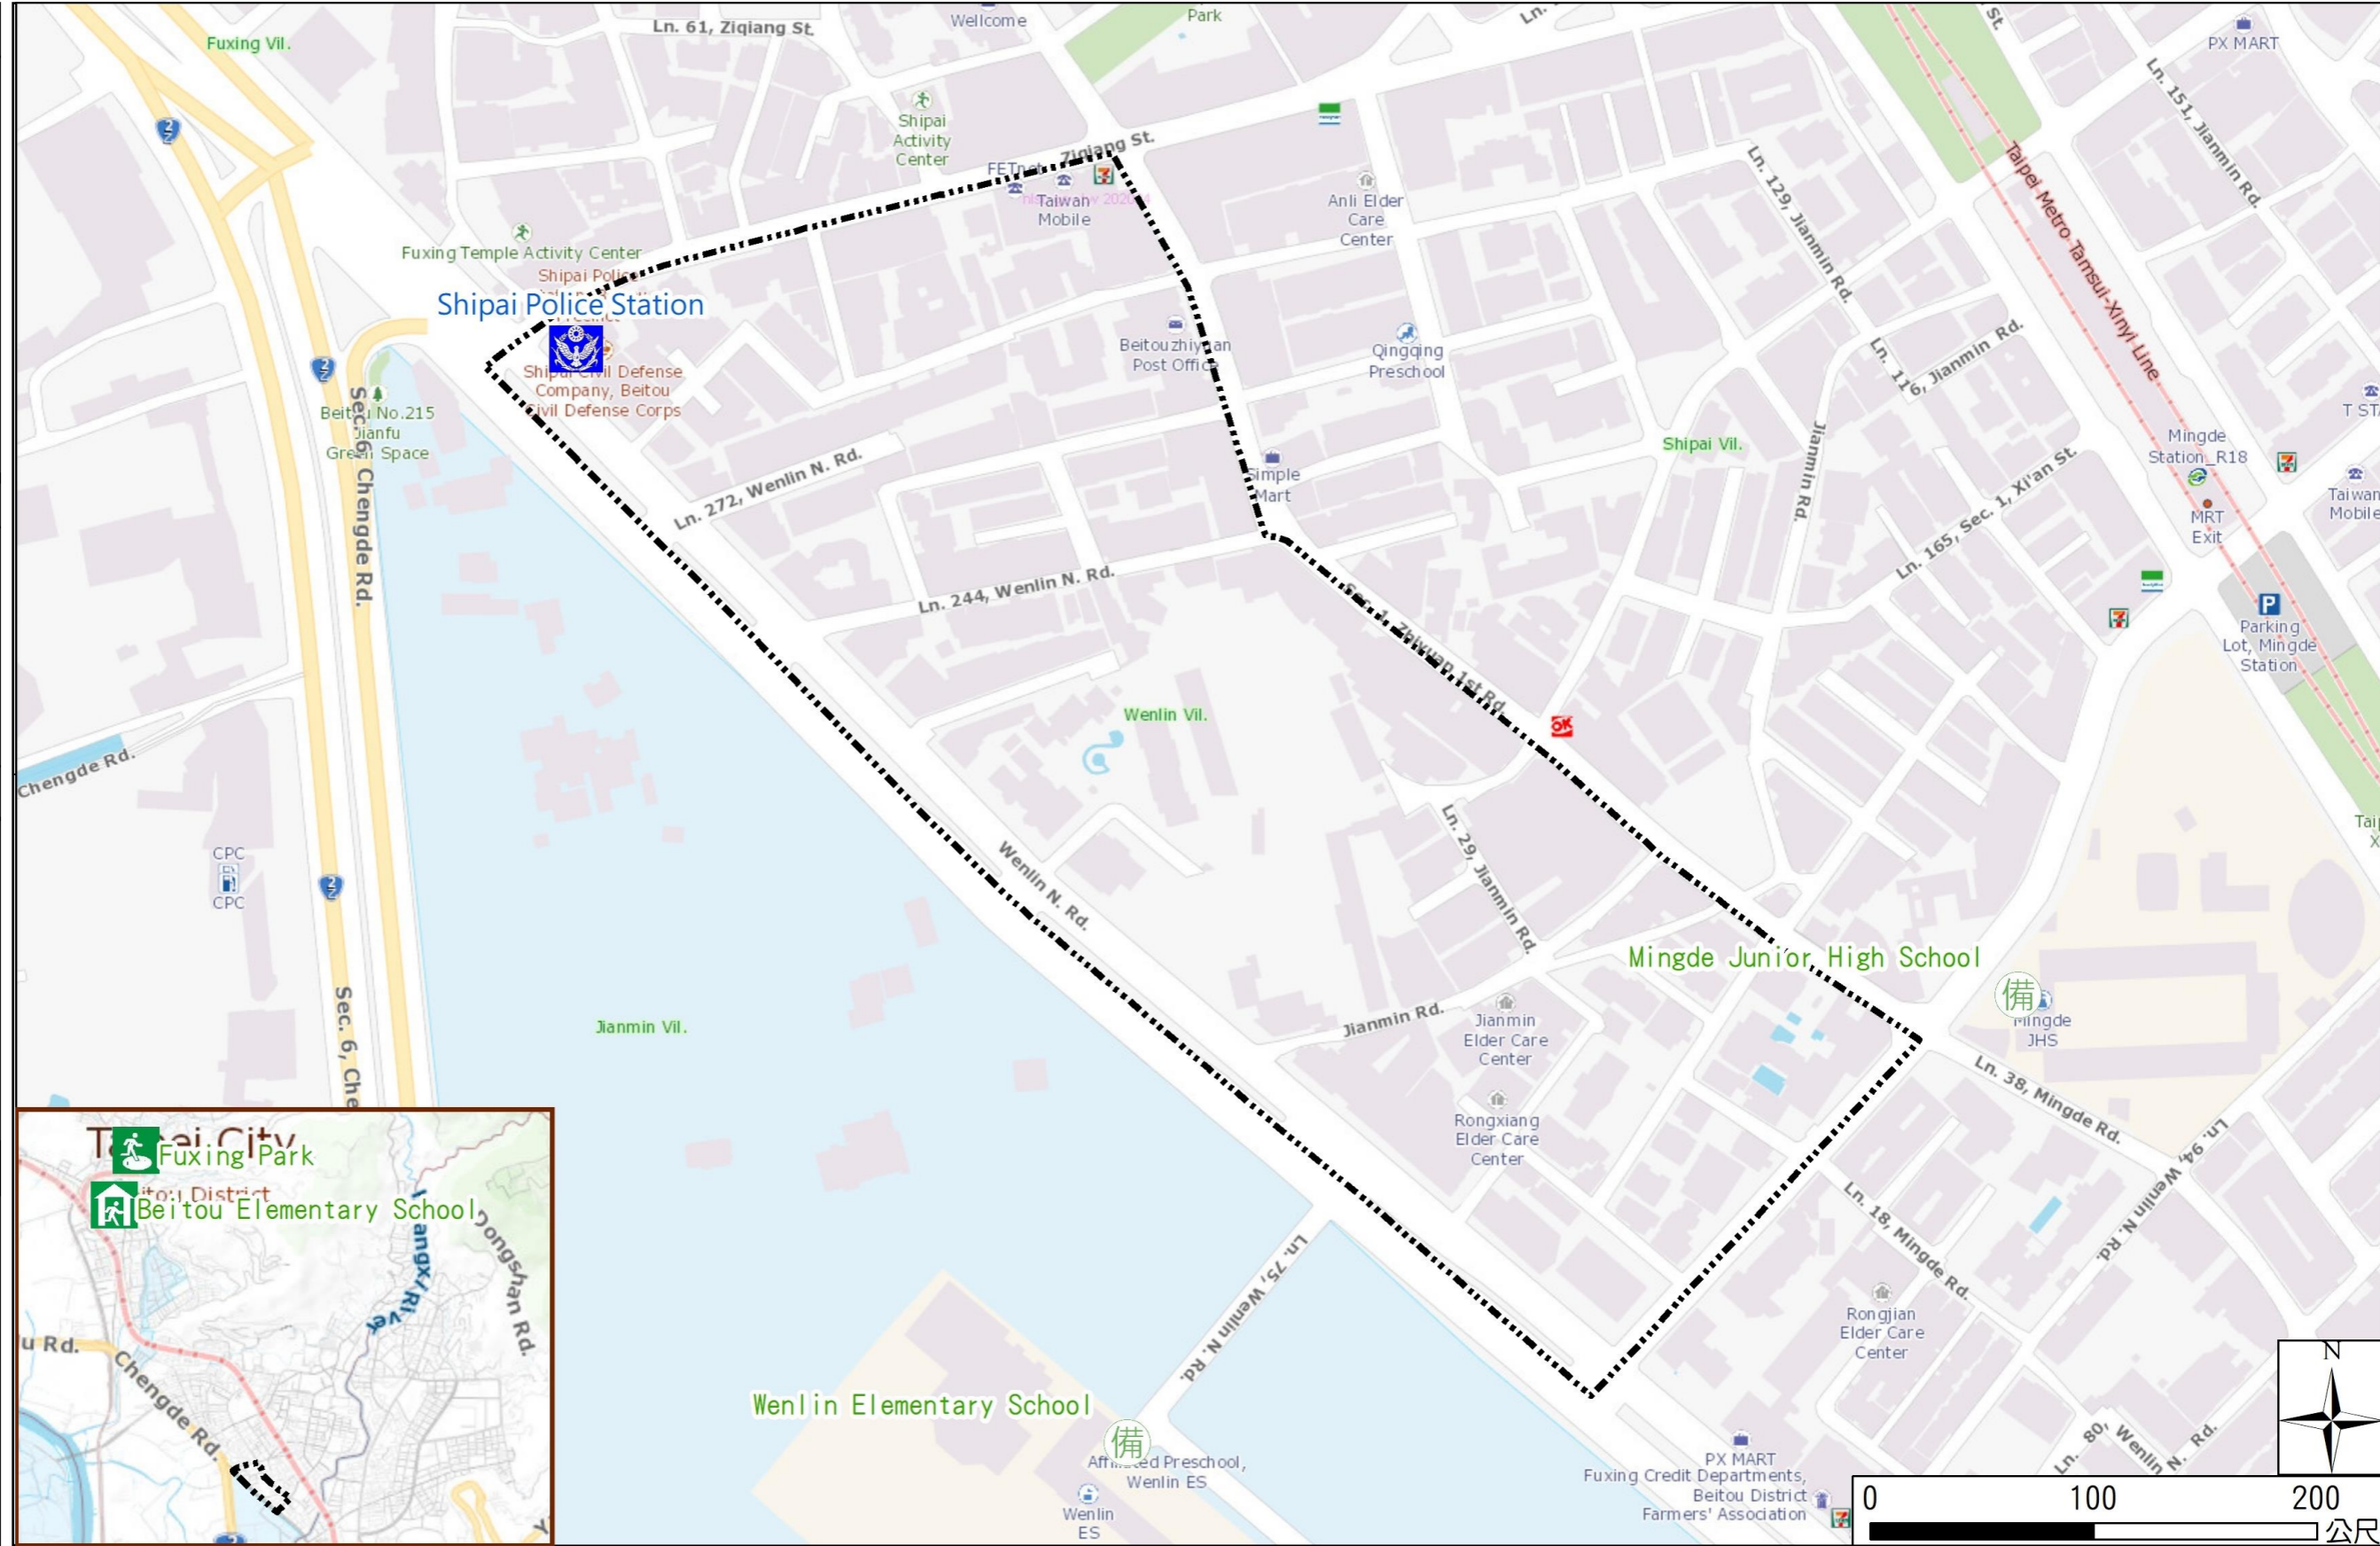

Wenlin Vil., Beitou Dist., Taipei City Evacuation Map

Disaster notification Unit

Taipei Citizen Hotline : 1999
Fire Department Tel. : 119
Police Department Tel. : 110
EOC of Beitou Dist.
Non-emergency number :
02-2891-2105
Emergency number :
02-6610-0881
Officer
Mobile : 0928-965262
Note: Please call this District's
EOC to ensure that the evacuation
shelter is open

Disaster Prevention Information Website

Taipei City Disaster Prevention Information Website

Knowledge of disaster prevention

Flood: Vertical evacuation or preventive evacuation
Earthquake :

More disaster prevention knowledge :
Taipei City Disaster Prevention Guide

Evacuation Shelter

Name	Fuxing Park Applicable to earthquake situations
Address	No.200, Zhonghe St.
Capacity	3623
Contact number	02-28832130#115
Name	Beitou Elementary School (School for Priority Shelter) Applicable to flood situations
Address	No.73, Sec. 1, Zhongyang N. Rd
Capacity	195
Contact number	02-28930252#131
Name	Wenlin Elementary School
Address	No.155, Wenlin N. Rd.
Capacity	275
Contact number	02-28234212#400
Name	Mingde Junior High School
Address	No.50, Mingde Rd
Capacity	88
Contact number	02-28232539#601

圖例

里界 Village Boundary

里界
Village Boundary

避難收容處所 Evacuation Shelter

- 室內避難收容處所(優先安置學校)
  Indoor Evacuation Shelter (School for Priority Shelter)
- 室外避難收容處所(防災公園)
  Outdoor Evacuation Shelter (Disaster Prevention Park)
- 避難收容處所(備用)
  Evacuation Shelter (Backup)

防救災單位 Disaster Rescue Resources

- 警察單位
  Police Department
- 消防單位
  Fire Department
- 急救責任醫院
  Designated Hospital (Emergency Medical Treatment)
- 直升機起降場
  Helicopter Pad

重要地標 Landmark

重要地標
Landmark