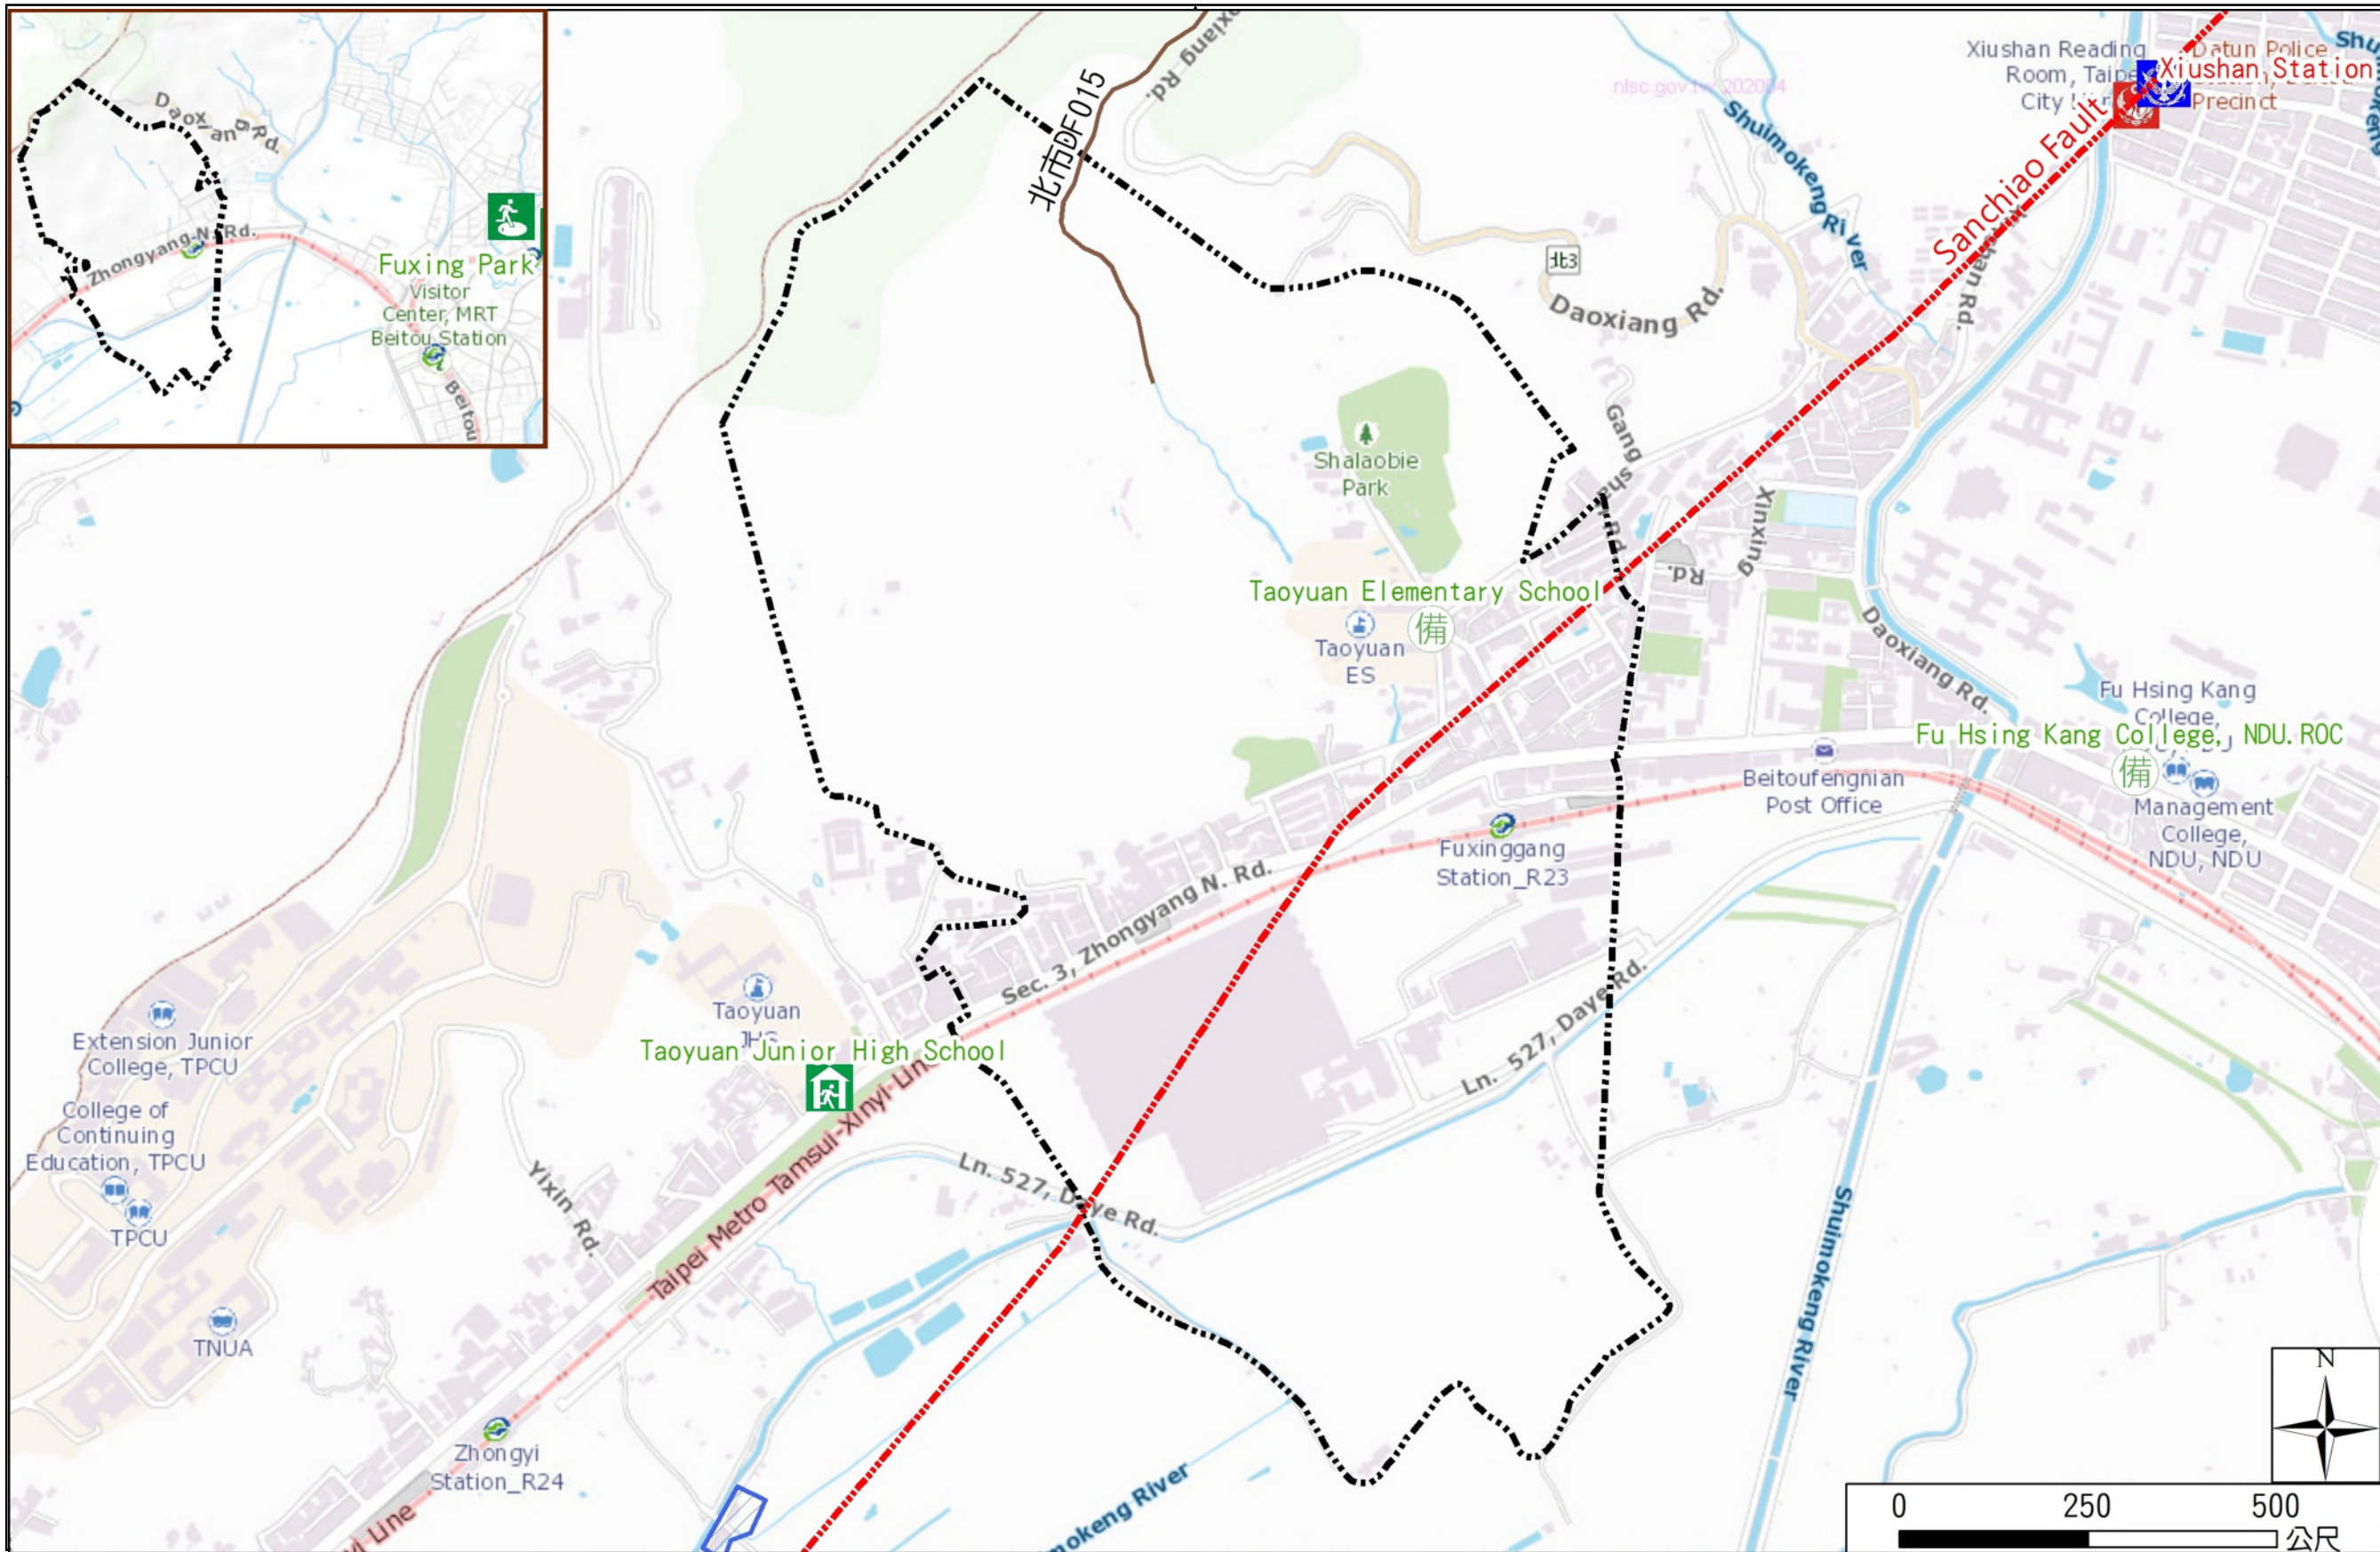

Tauyuan Vil., Beitou Dist., Taipei City Evacuation Map

Disaster notification Unit

Taipei Citizen Hotline : 1999
Fire Department Tel. : 119
Police Department Tel. : 110
EOC of Beitou Dist.
Non-emergency number :
02-28912105
Emergency number :
02-66108001
Officer
Mobile : 0928-965521
Note: Please call this District's
EOC to ensure that the evacuation
shelter is open

Disaster Prevention Information Website

Taipei of Disaster Prevention

Knowledge of disaster prevention

Flood: Vertical evacuation or preventive evacuation
Earthquake :

More disaster prevention knowledge :
Taipei City Disaster Prevention Guide

Evacuation Shelter

Name	Fuxing Park Applicable to earthquake situations
Address	No.200, Zhonghe St.
Capacity	3624
Contact number	02-28832130
Name	Taoyuan Junior High School (School for Priority Shelter) Applicable to flood situations
Address	No.48, Sec. 4, Zhongyang N. Rd.
Capacity	55
Contact number	02-28929633#241
Name	Taoyuan Elementary School
Address	No.45, Ln. 40, Sec. 3, Zhongyang N. Rd.
Capacity	30
Contact number	02-28941208#132
Name	Fu Hsing Kang College
Address	No.70, Sec. 2, Zhongyang N. Rd.
Capacity	584
Contact number	02-28925125

圖例	里界 Village Boundary	避難收容處所 Evacuation Shelter	防救災單位 Disaster Rescue Resources	重要地標 Landmark
	里界 Village Boundary	 室內避難收容處所(優先安置學校) Indoor Evacuation Shelter (School for Priority Shelter)	 警察單位 Police Department	 重要地標 Landmark
	山坡地老舊聚落 Hillside Communities	 室外避難收容處所(防災公園) Outdoor Evacuation Shelter (Disaster Prevention Park)	 消防單位 Fire Department	
	土石流潛勢溪流 Potential Debris Flow Hazard Torrent	 避難收容處所(備用) Evacuation Shelter (Backup)	 急救責任醫院 Designated Hospital (Emergency Medical Treatment)	
			 直升機起降場 Helicopter Pad