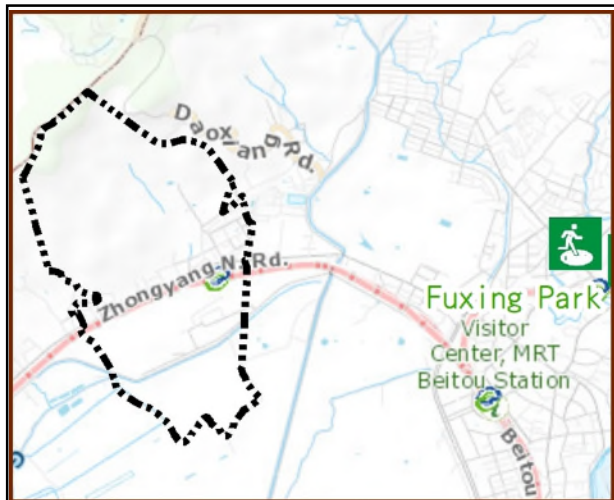

Evacuation Shelter

Name	Fuxing Park Applicable to earthquake situations
Address	No.200, Zhonghe St.
Capacity	3624
Contact number	02-28832130
Name	Taoyuan Junior High School (School for Priority Shelter) Applicable to flood situations
Address	No.48, Sec. 4, Zhongyang N. Rd.
Capacity	55
Contact number	02-28929633#241
Name	Taoyuan Elementary School
Address	No.45, Ln. 40, Sec. 3, Zhongyang N. Rd.
Capacity	30
Contact number	02-28941208#132
Name	Fu Hsing Kang College
Address	No.70, Sec. 2, Zhongyang N. Rd.
Capacity	584
Contact number	02-28925125