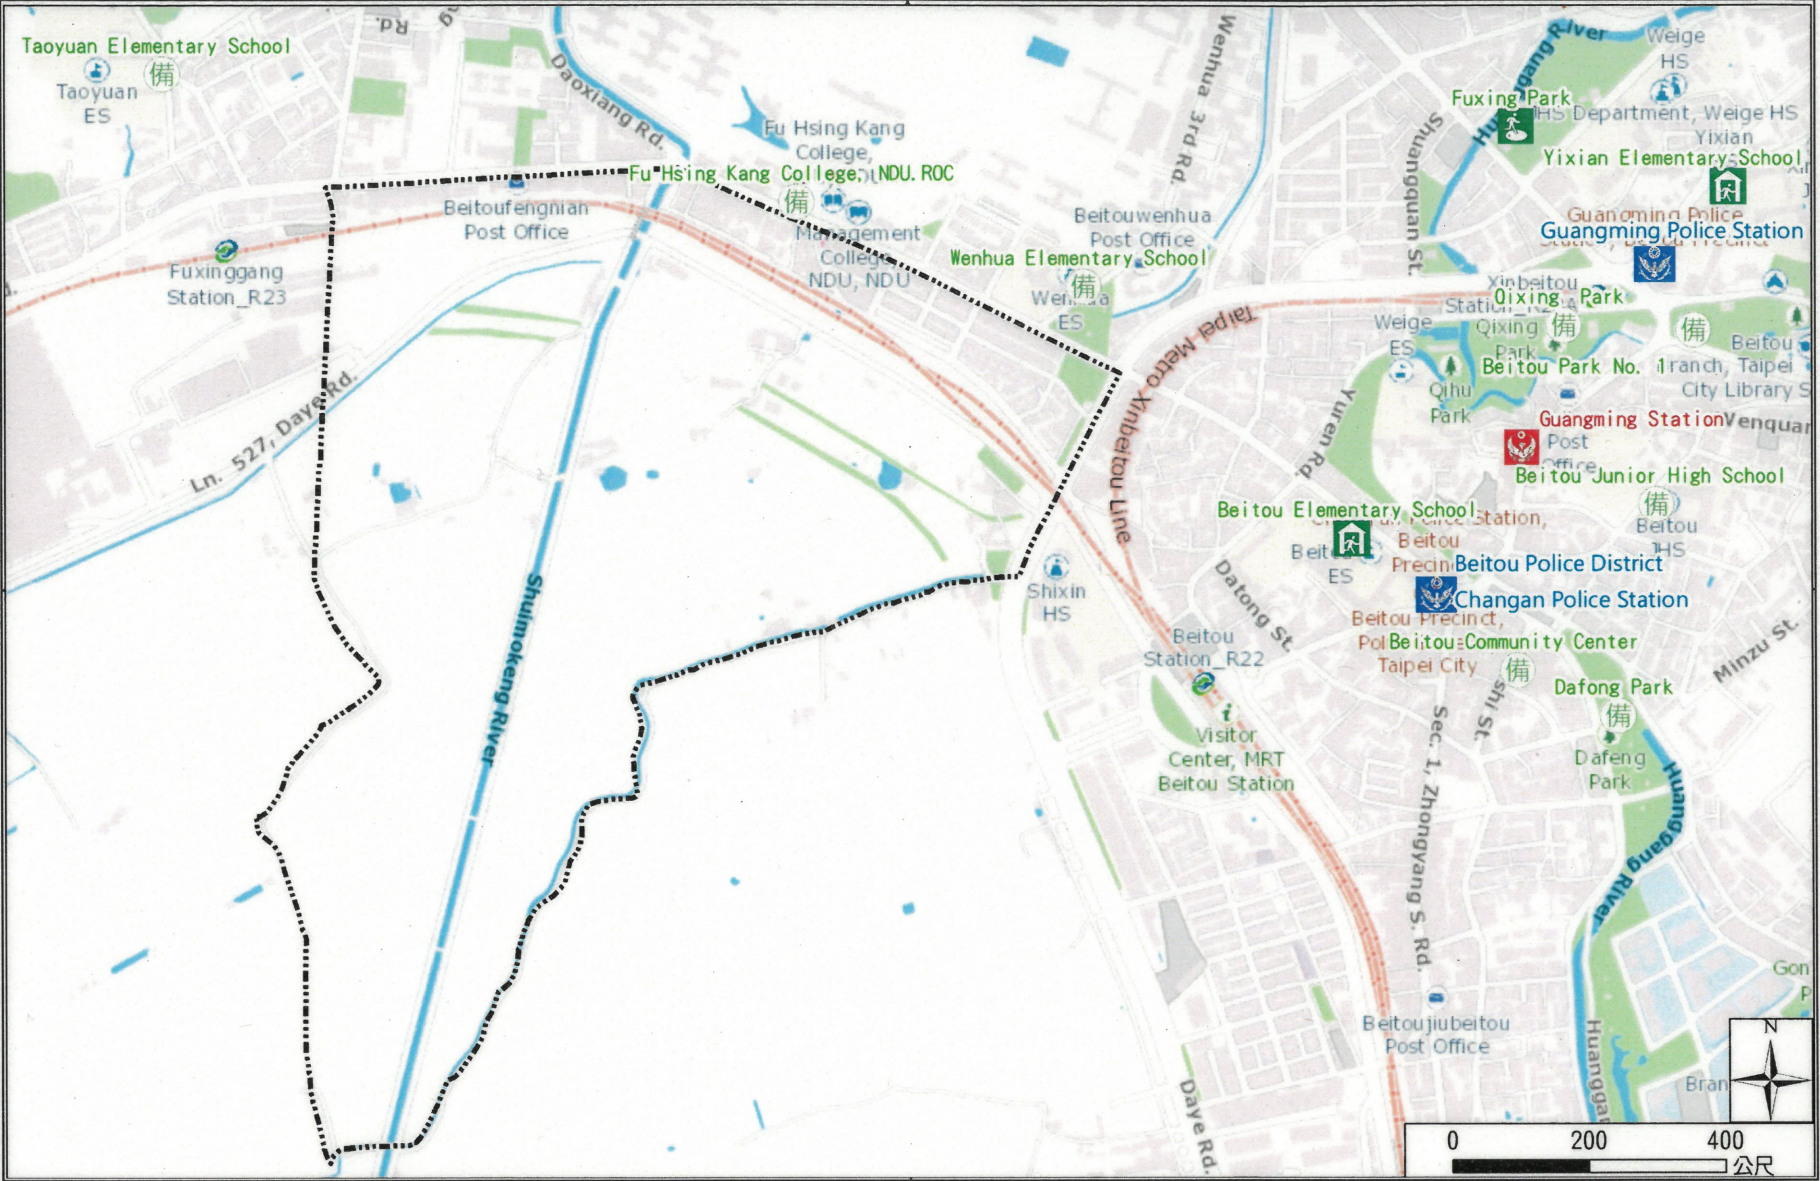

Disaster Prevention
 Information Website

Taipei City Disaster Prevention
 Information

Knowledge of disaster
 prevention

Flood: Vertical evacuation or
 preventive evacuation
 Earthquake :

More disaster
 prevention
 knowledge :

Taipei City Disaster
 Prevention Guide

Evacuation Shelter

Name	Fuxing Park Applicable to earthquake situations
Address	No.200, Zhonghe St.
Capacity	3623
Contact number	02-28832130
Name	Beitou Elementary School (School for Priority Shelter) Applicable to flood situations
Address	No.73, Sec. 1, Zhongyang N. Rd.
Capacity	195
Contact number	02-28912052#131
Name	Fu Hsing Kang College
Address	No.70, Sec. 2, Zhongyang N. Rd.
Capacity	584
Contact number	02-28925125
Name	Wenhua Elementary School
Address	No.1, Wenhua 3rd Rd.
Capacity	47
Contact number	02-28933828#131