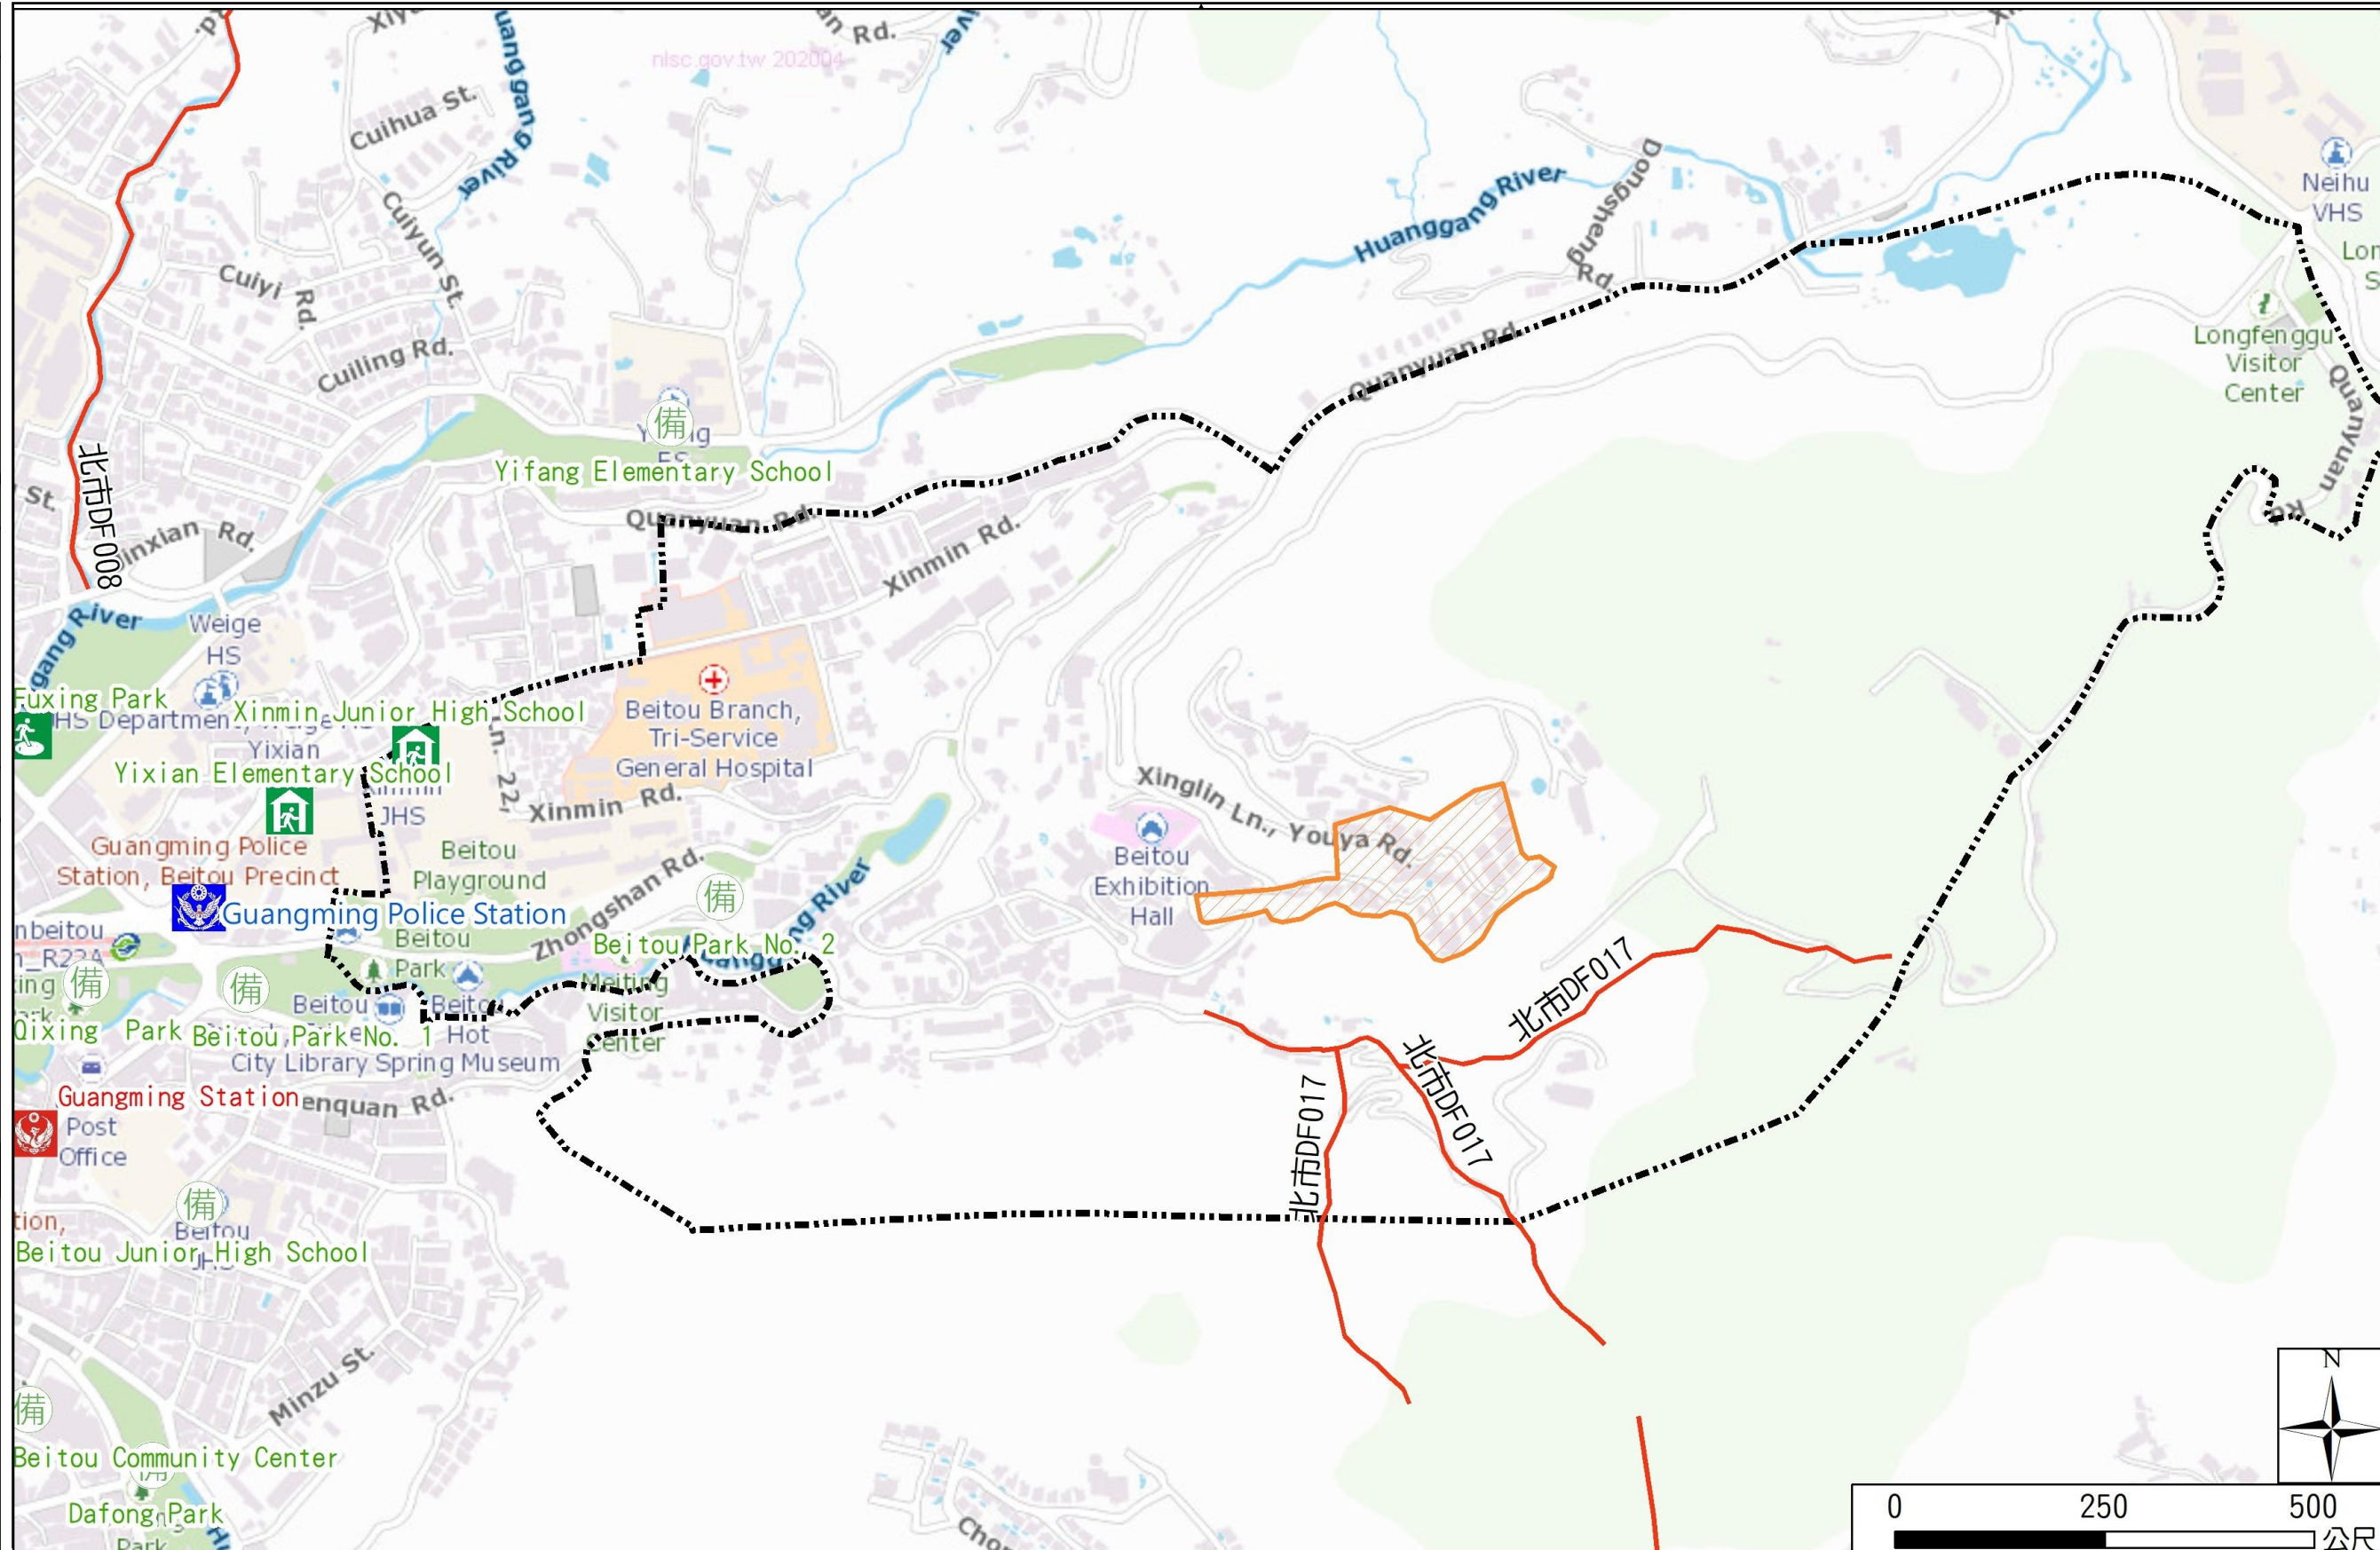

Linquan Vil., Beitou Dist., Taipei City Evacuation Map

Disaster notification Unit

Taipei Citizen Hotline : 1999
 Fire Department Tel. : 119
 Police Department Tel. : 110
 EOC of Beitou Dist.
 Non-emergency number :
 02-28912105
 Emergency number :
 02-66108001~8
 Officer Mobile :
 0928-965375
 Note: Please call this District's
 EOC to ensure that the evacuation
 shelter is open

Disaster Prevention Information Website

Taipei of Disaster Prevention

Knowledge of disaster prevention

Flood: Vertical evacuation or preventive evacuation
 Earthquake :

More disaster prevention knowledge :
 Taipei City Disaster Prevention Guide

Evacuation Shelter

Name	Fuxing Park Applicable to earthquake situations
Address	No.200, Zhonghe St.
Capacity	3624
Contact number	02-28832130
Name	Xinmin Junior High School (School for Priority Shelter) Applicable to earthquake situations and debris flow situations
Address	No.10, Xinmin Rd
Capacity	205
Contact number	02-28979001#500
Name	Yixian Elementary School (School for Priority Shelter) Applicable to earthquake situations and debris flow situations
Address	No.2, Xinmin Rd.
Capacity	166
Contact number	02-28914537#131
Name	Beitou Park No. 2
Address	Nearby No.5, Zhongshan Rd
Capacity	1083
Contact number	02-28832130

圖例	里界 Village Boundary	避難收容處所 Evacuation Shelter	防救災單位 Disaster Rescue Resources	重要地標 Landmark
	里界 Village Boundary	 室內避難收容處所(優先安置學校) Indoor Evacuation Shelter (School for Priority Shelter)	 警察單位 Police Department	 重要地標 Landmark
	山坡地老舊聚落 Hillside Communities	 室外避難收容處所(防災公園) Outdoor Evacuation Shelter (Disaster Prevention Park)	 消防單位 Fire Department	
	土石流潛勢溪流 Potential Debris Flow Hazard Torrent	 避難收容處所(備用) Evacuation Shelter (Backup)	 急救責任醫院 Designated Hospital (Emergency Medical Treatment)	
			 直升機起降場 Helicopter Pad	