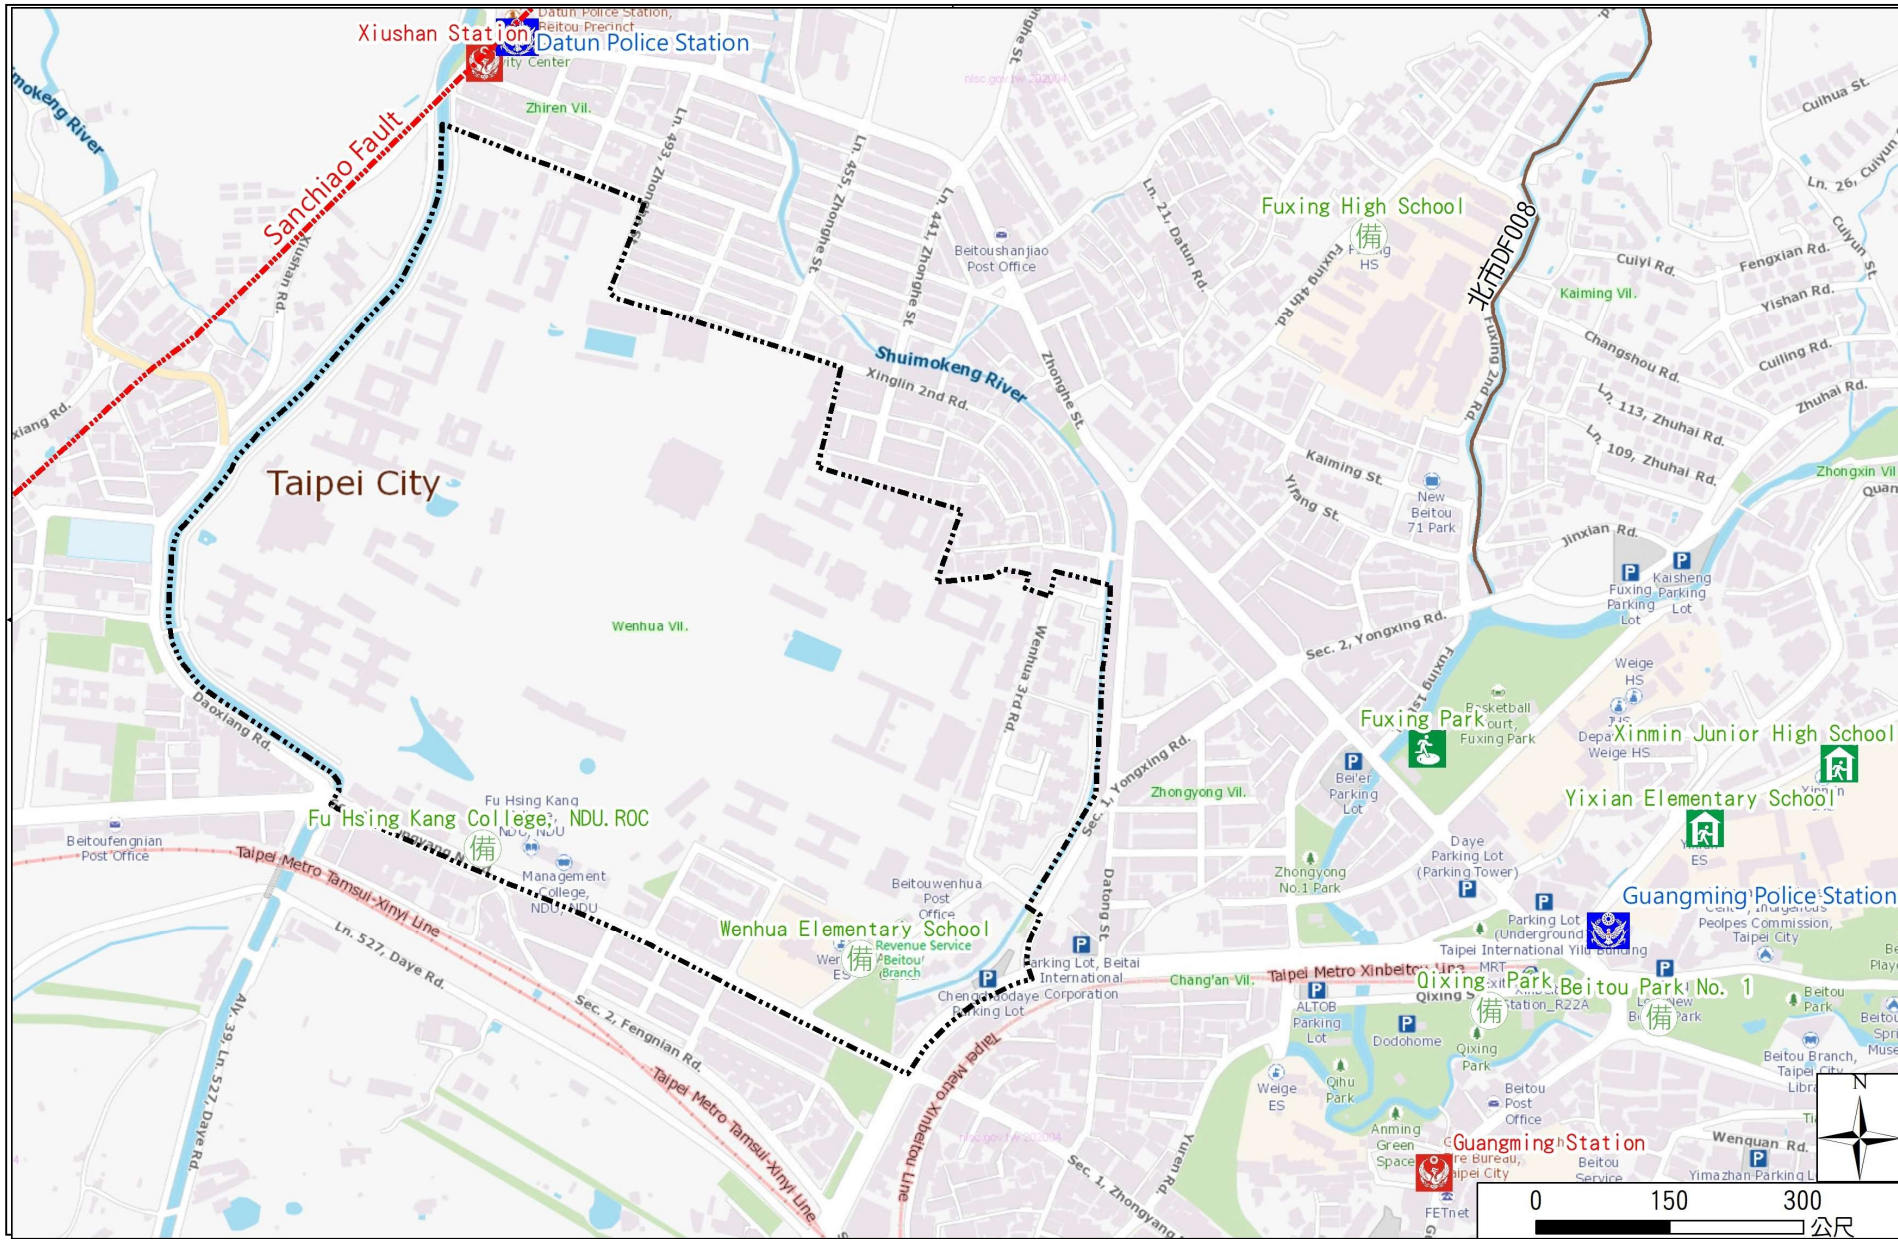

**Evacuation Shelter**

Name	Fuxing Park Applicable to earthquake situations
Address	No.200, Zhonghe St.
Capacity	3623
Contact number	02-28832130
Name	Xinmin Junior High School (School for Priority Shelter) Applicable to earthquake situations and debris flow situations
Address	No.10, Xinmin Rd
Capacity	205
Contact number	02-28979001#500
Name	Wenhua Elementary School
Address	No.1, Wenhua 3rd Rd.
Capacity	47
Contact number	02-28933828#6131
Name	Fu Hsing Kang College
Address	No.70, Sec. 2, Zhongyang N. Rd.
Capacity	584
Contact number	02-28925125