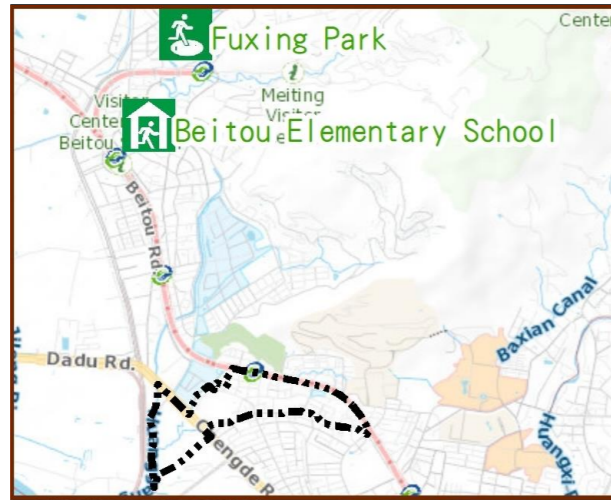

## Evacuation Shelter

Name	Fuxing Park Applicable to earthquake situations
Address	No.200, Zhonghe St.
Capacity	3624
Contact number	02-28832130
Name	Beitou Elementary School (School for Priority Shelter) Applicable to flood situations
Address	No.73, Sec. 1, Zhongyang N. Rd.
Capacity	195
Contact number	02-28912052轉131
Name	Linong Elementary School
Address	No.250, Sec. 1, Linong St.
Capacity	30
Contact number	02-28210702#300
Name	Linong Park
Address	No.372, Sec. 7, Chengde Rd
Capacity	1547
Contact number	02-28832130