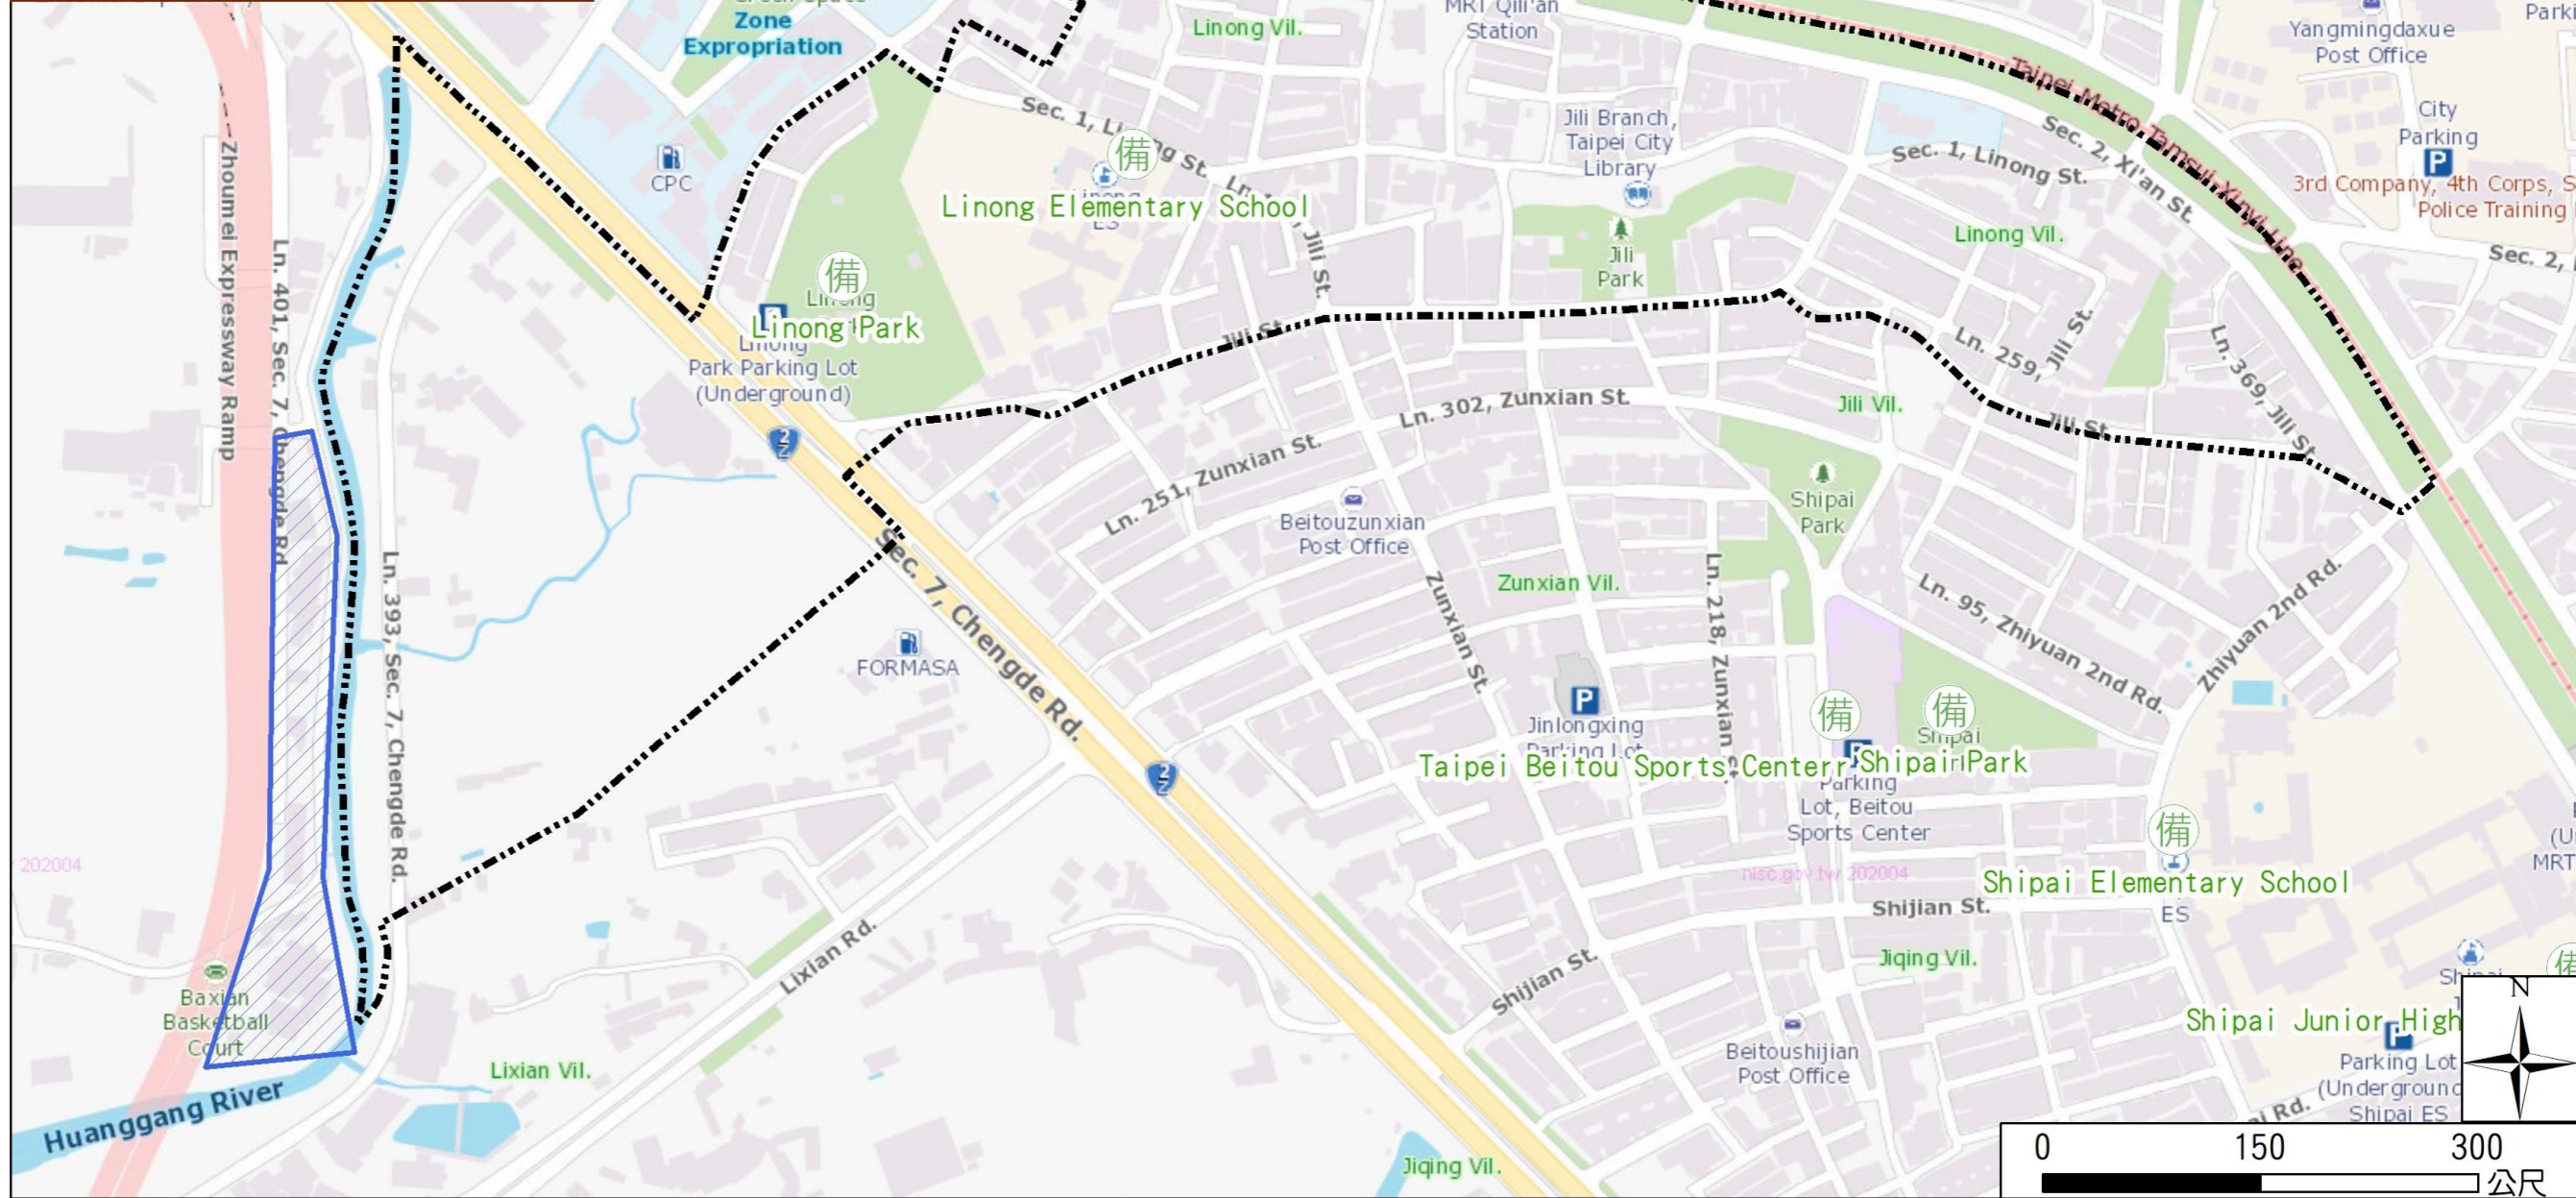

## Evacuation Shelter

Name	Fuxing Park Applicable to earthquake situations
Address	No.200, Zhonghe St.
Capacity	3624
Contact number	02-28832130
Name	Beitou Elementary School (School for Priority Shelter) Applicable to flood situations
Address	No.73, Sec. 1, Zhongyang N. Rd.
Capacity	195
Contact number	02-28912052轉131
Name	Linong Elementary School
Address	No.250, Sec. 1, Linong St.
Capacity	30
Contact number	02-28210702#300
Name	Linong Park
Address	No.372, Sec. 7, Chengde Rd
Capacity	1547
Contact number	02-28832130