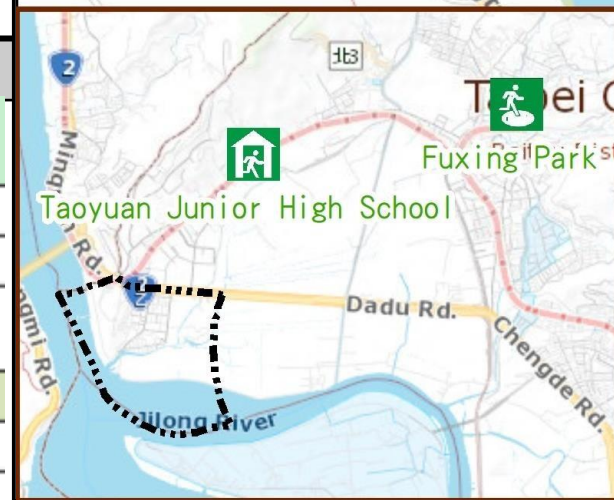

Guandu Vil., Beitou Dist., Taipei City Evacuation Map

Disaster notification Unit

Taipei Citizen Hotline : 1999
Fire Department Tel. : 119
Police Department Tel. : 110
EOC of Beitou Dist.
Non-emergency number :
02-28912105
Emergency number :
02-66108001~8
Officer
Mobile : 0928-965531
Note: Please call this District's
EOC to ensure that the evacuation
shelter is open

Disaster Prevention
Information Website

Taipei of
Disaster
Prevention

Knowledge of disaster
prevention

Flood: Vertical evacuation or
preventive evacuation
Earthquake :

More disaster
prevention
knowledge :
Taipei City Disaster
Prevention Guide

Evacuation Shelter

Name	Fuxing Park Applicable to earthquake situations
Address	No.200, Zhonghe St.
Capacity	3623
Contact number	02-28832130
Name	Guandu Elementary School
Address	No.581, Sec. 4, Zhongyang N. Rd.
Capacity	36
Contact number	02-28912847#831
Name	Guandu Junior High School
Address	No.212, Zhixing Rd.
Capacity	119
Contact number	02-28581770#500

圖例	里界 Village Boundary	避難收容處所 Evacuation Shelter	防救災單位 Disaster Rescue Resources	重要地標 Landmark
	里界 Village Boundary	 室內避難收容處所(優先安置學校) Indoor Evacuation Shelter (School for Priority Shelter)	 警察單位 Police Department	 重要地標 Landmark
	易積水地區 Flood-prone	 室外避難收容處所(防災公園) Outdoor Evacuation Shelter (Disaster Prevention Park)	 消防單位 Fire Department	
		 避難收容處所(備用) Evacuation Shelter (Backup)	 急救責任醫院 Designated Hospital (Emergency Medical Treatment)	
			 直升機起降場 Helicopter Pad