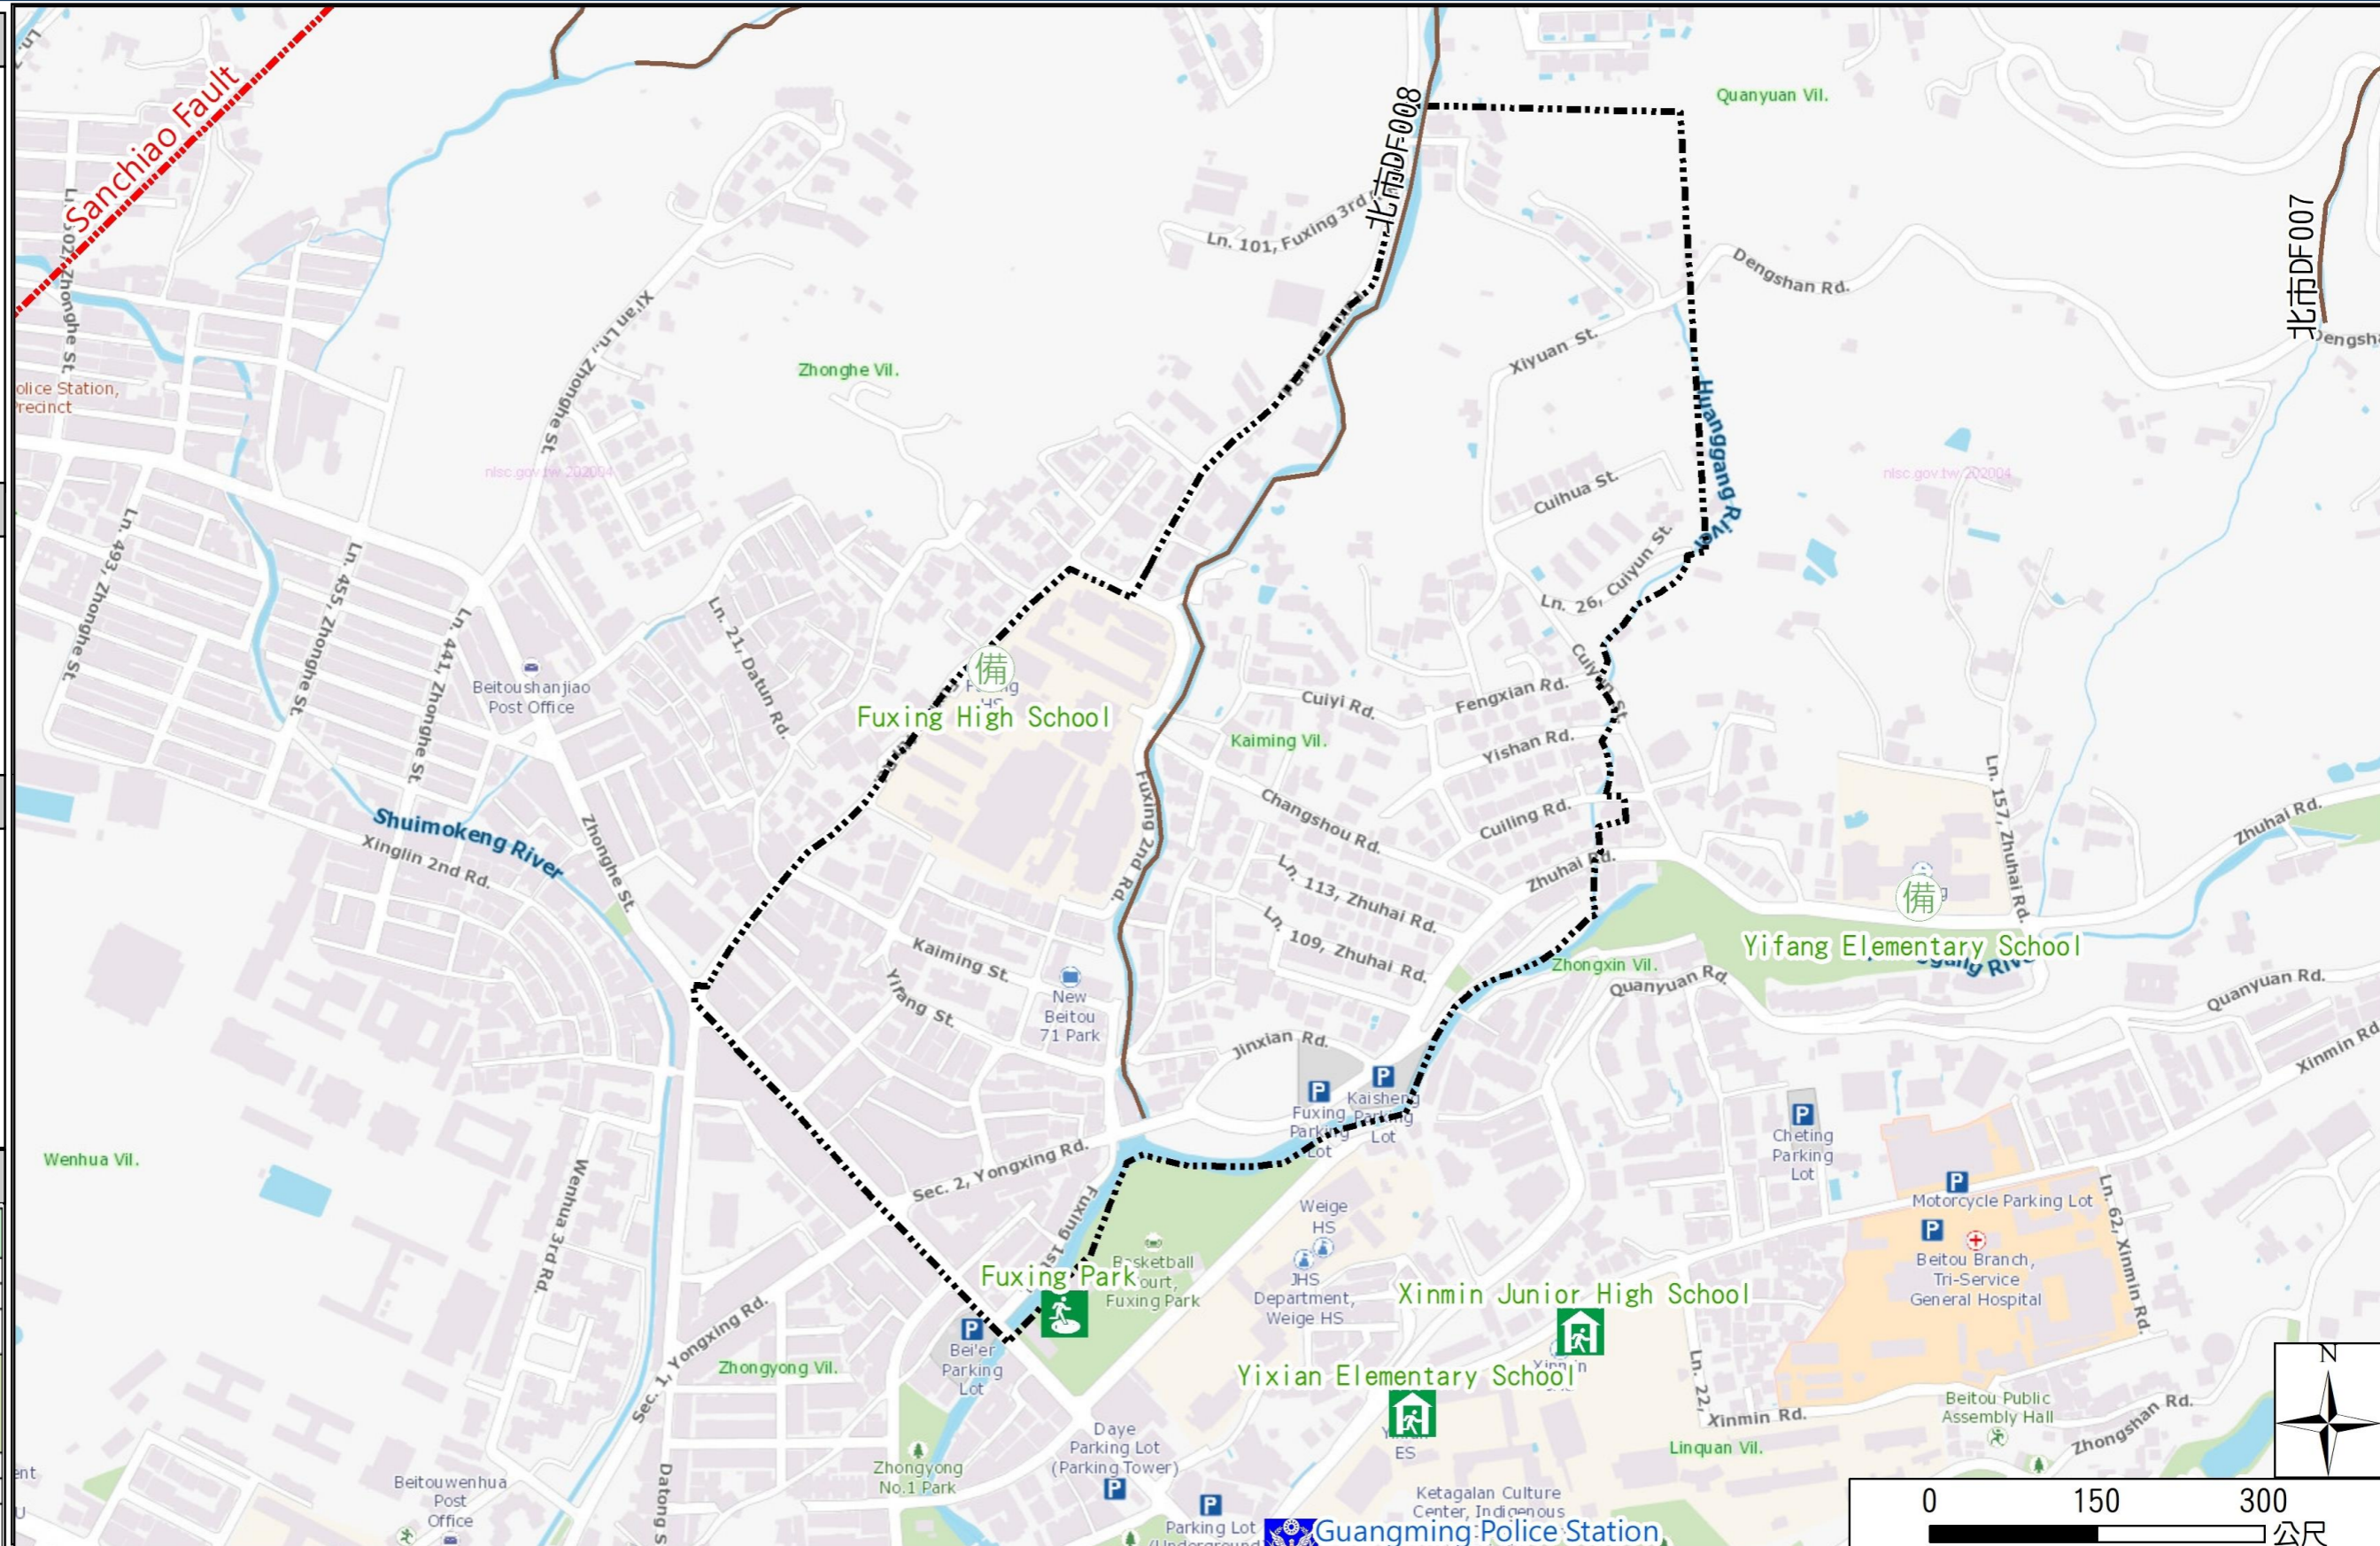

Kaiming Vil., Beitou Dist., Taipei City Evacuation Map

Disaster notification Unit

Taipei Citizen Hotline : 1999
Fire Department Tel. : 119
Police Department Tel. : 110
EOC of Beitou Dist.
Non-emergency number :
02-28912105
Emergency number :
02-66108001~8
Officer YA-RU,SU
Mobile : 0928-965387
Note: Please call this District's
EOC to ensure that the evacuation
shelter is open

Disaster Prevention Information Website

Taipei City Disaster Prevention Information Website

Knowledge of disaster prevention

Flood: Vertical evacuation or preventive evacuation
Earthquake :

More disaster prevention knowledge :

Taipei City Disaster Prevention Guide

Evacuation Shelter

Name	Fuxing Park Applicable to earthquake situations
Address	No.200, Zhonghe St.
Capacity	3624
Contact number	02-28832130
Name	Yixian Elementary School (School for Priority Shelter) Applicable to earthquake situations and debris flow situations
Address	No.2, Xinmin Rd.
Capacity	166
Contact number	02-28914537#132
Name	Xinmin Junior High School (School for Priority Shelter) Applicable to earthquake situations and debris flow situations
Address	No.10, Xinmin Rd
Capacity	205
Contact number	02-28979001#500
Name	Fuxing High School
Address	No.70, Fuxing 4th Rd.
Capacity	348
Contact number	02-28914131#400

圖例	里界 Village Boundary	避難收容處所 Evacuation Shelter	防救災單位 Disaster Rescue Resources	重要地標 Landmark
	里界 Village Boundary	 室內避難收容處所(優先安置學校) Indoor Evacuation Shelter (School for Priority Shelter)	 警察單位 Police Department	 重要地標 Landmark
	土石流潛勢溪流 Potential Debris Flow Hazard Torrent	 室外避難收容處所(防災公園) Outdoor Evacuation Shelter (Disaster Prevention Park)	 消防單位 Fire Department	
		避難收容處所(備用) Evacuation Shelter (Backup)	 急救責任醫院 Designated Hospital (Emergency Medical Treatment)	
			 直升機起降場 Helicopter Pad