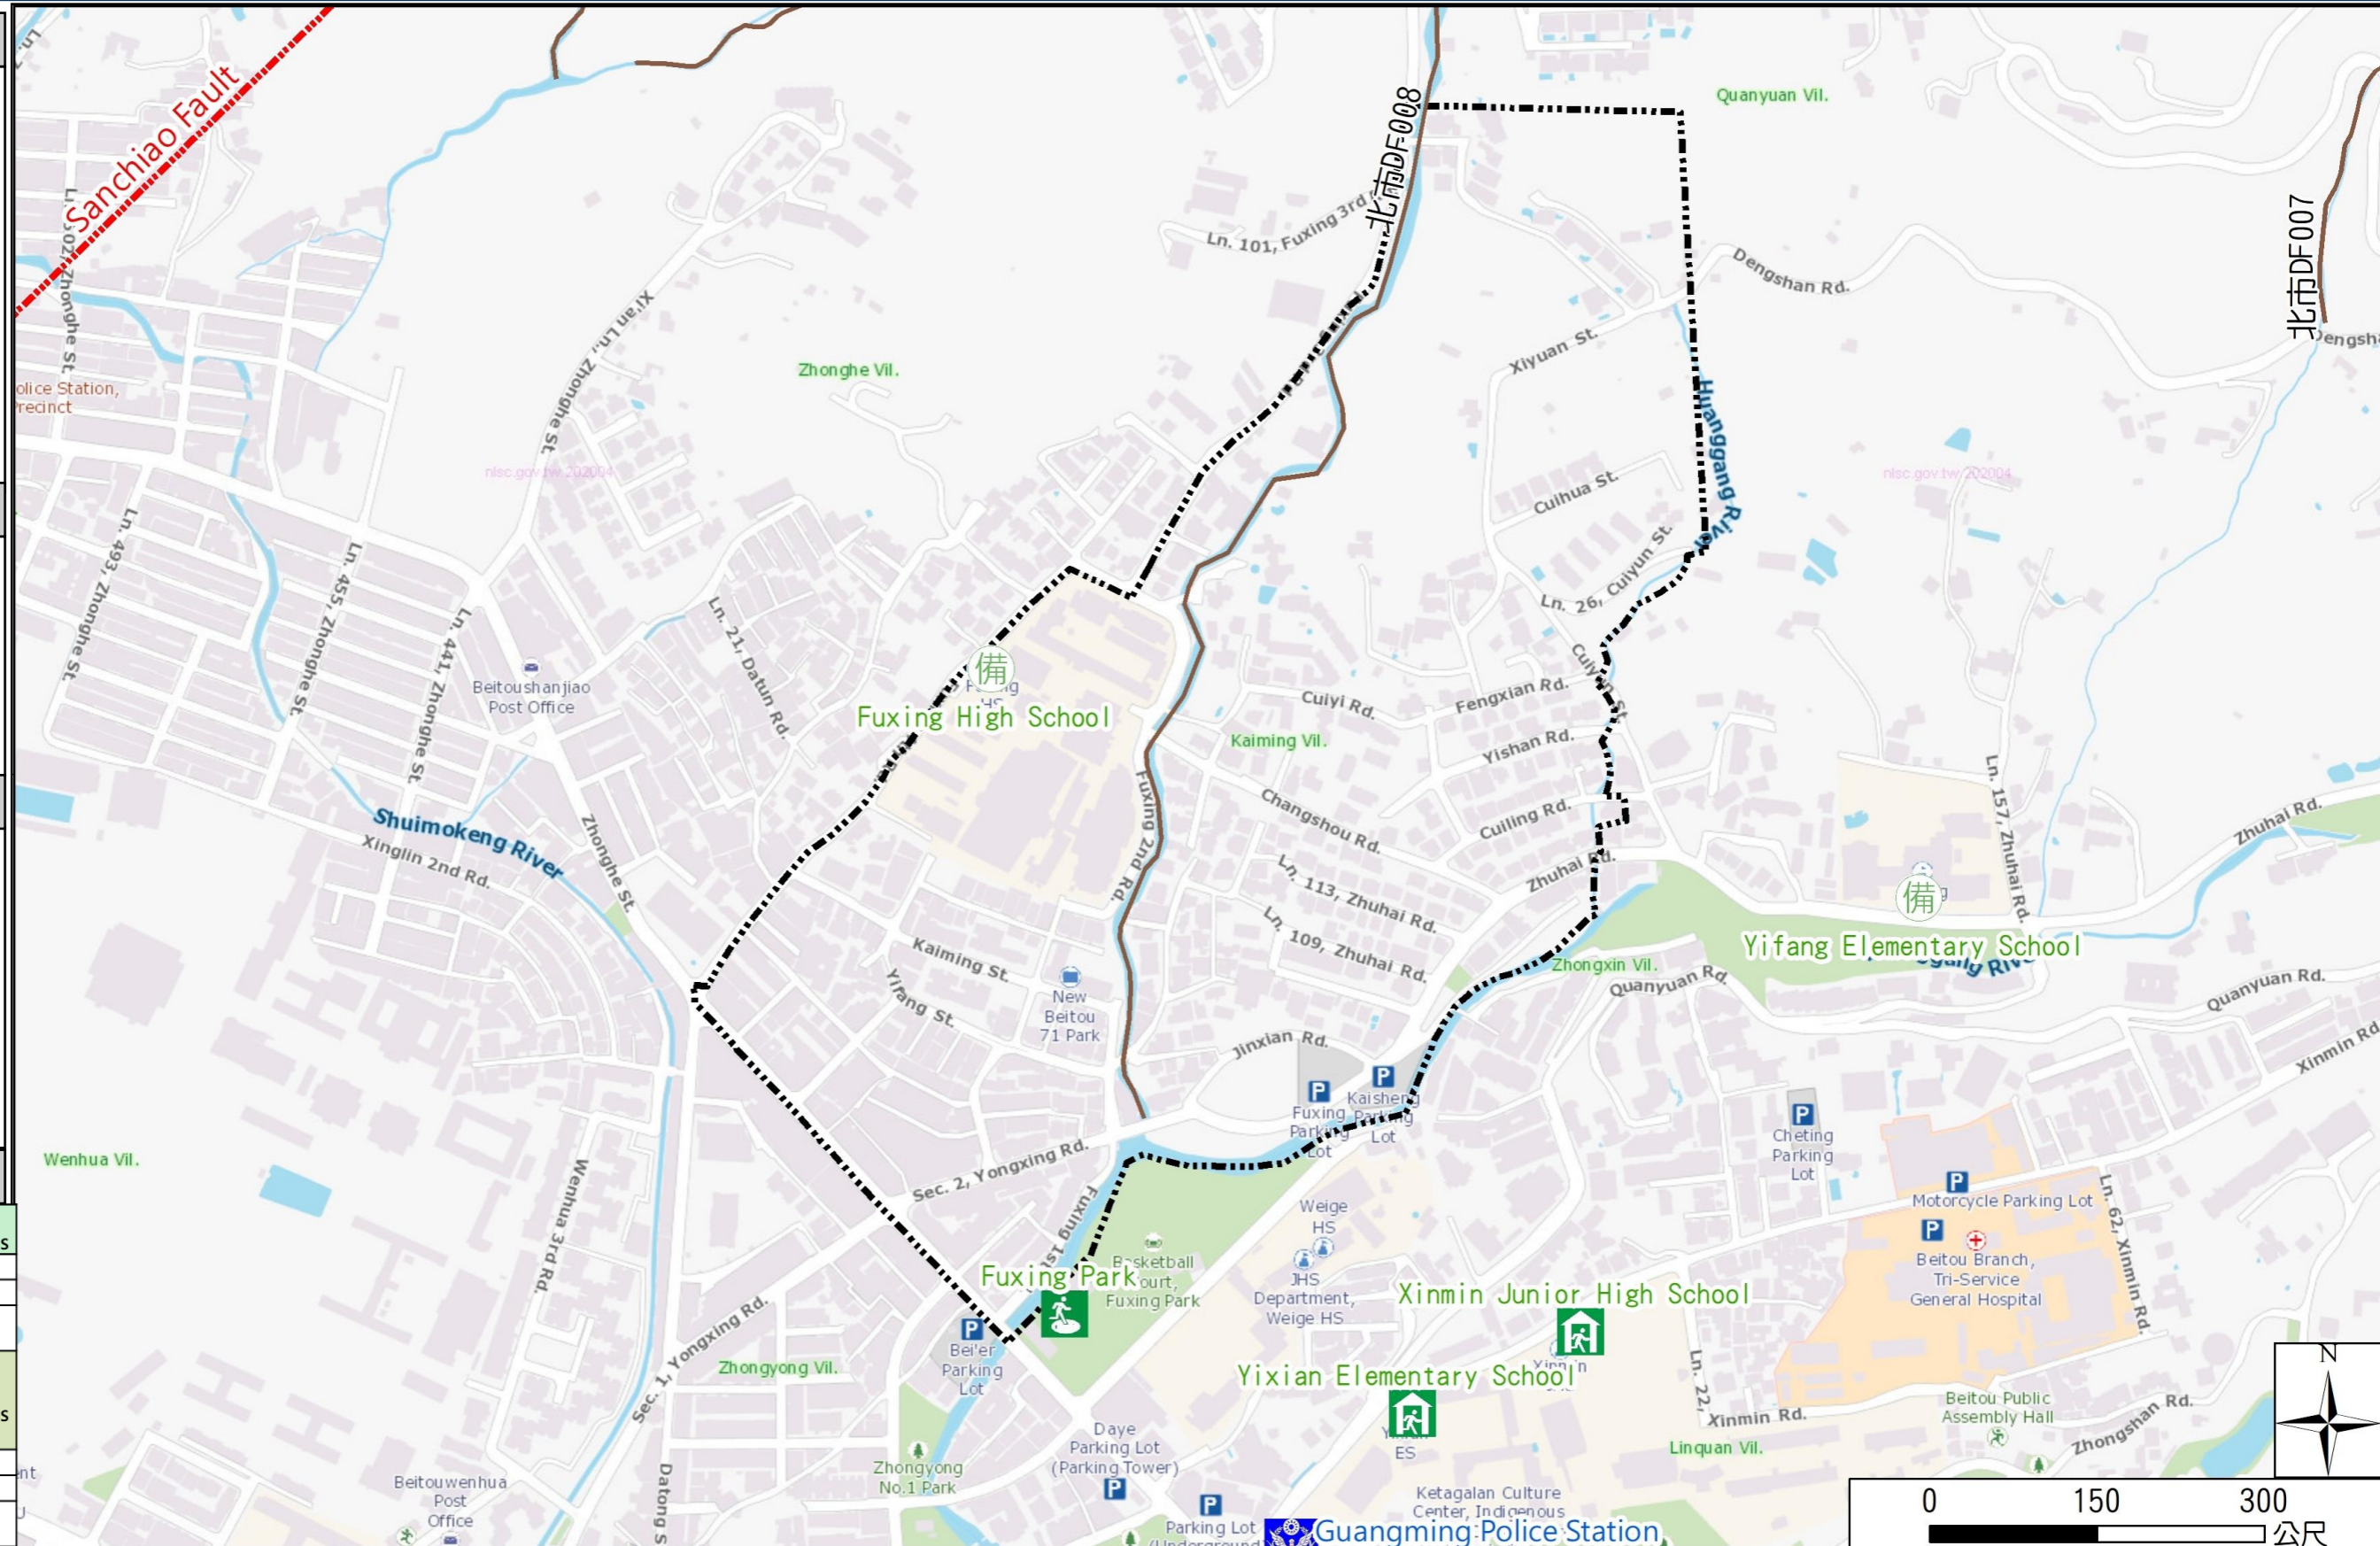

Disaster Prevention Information Website

Taipei of Disaster Prevention

Knowledge of disaster prevention

Flood: Vertical evacuation or preventive evacuation
 Earthquake :

More disaster prevention knowledge :
 Taipei City Disaster Prevention Guide

Evacuation Shelter

Name	Fuxing Park Applicable to earthquake situations
Address	No.200, Zhonghe St.
Capacity	3623
Contact number	02-28832130
Name	Yixian Elementary School (School for Priority Shelter) Applicable to earthquake situations and debris flow situations
Address	No.2, Xinmin Rd.
Capacity	164
Contact number	02-28914537#132
Name	Xinmin Junior High School (School for Priority Shelter) Applicable to earthquake situations and debris flow situations
Address	No.10, Xinmin Rd
Capacity	205
Contact number	02-28979001#500
Name	Fuxing High School
Address	No.70, Fuxing 4th Rd.
Capacity	277
Contact number	02-28914131#400