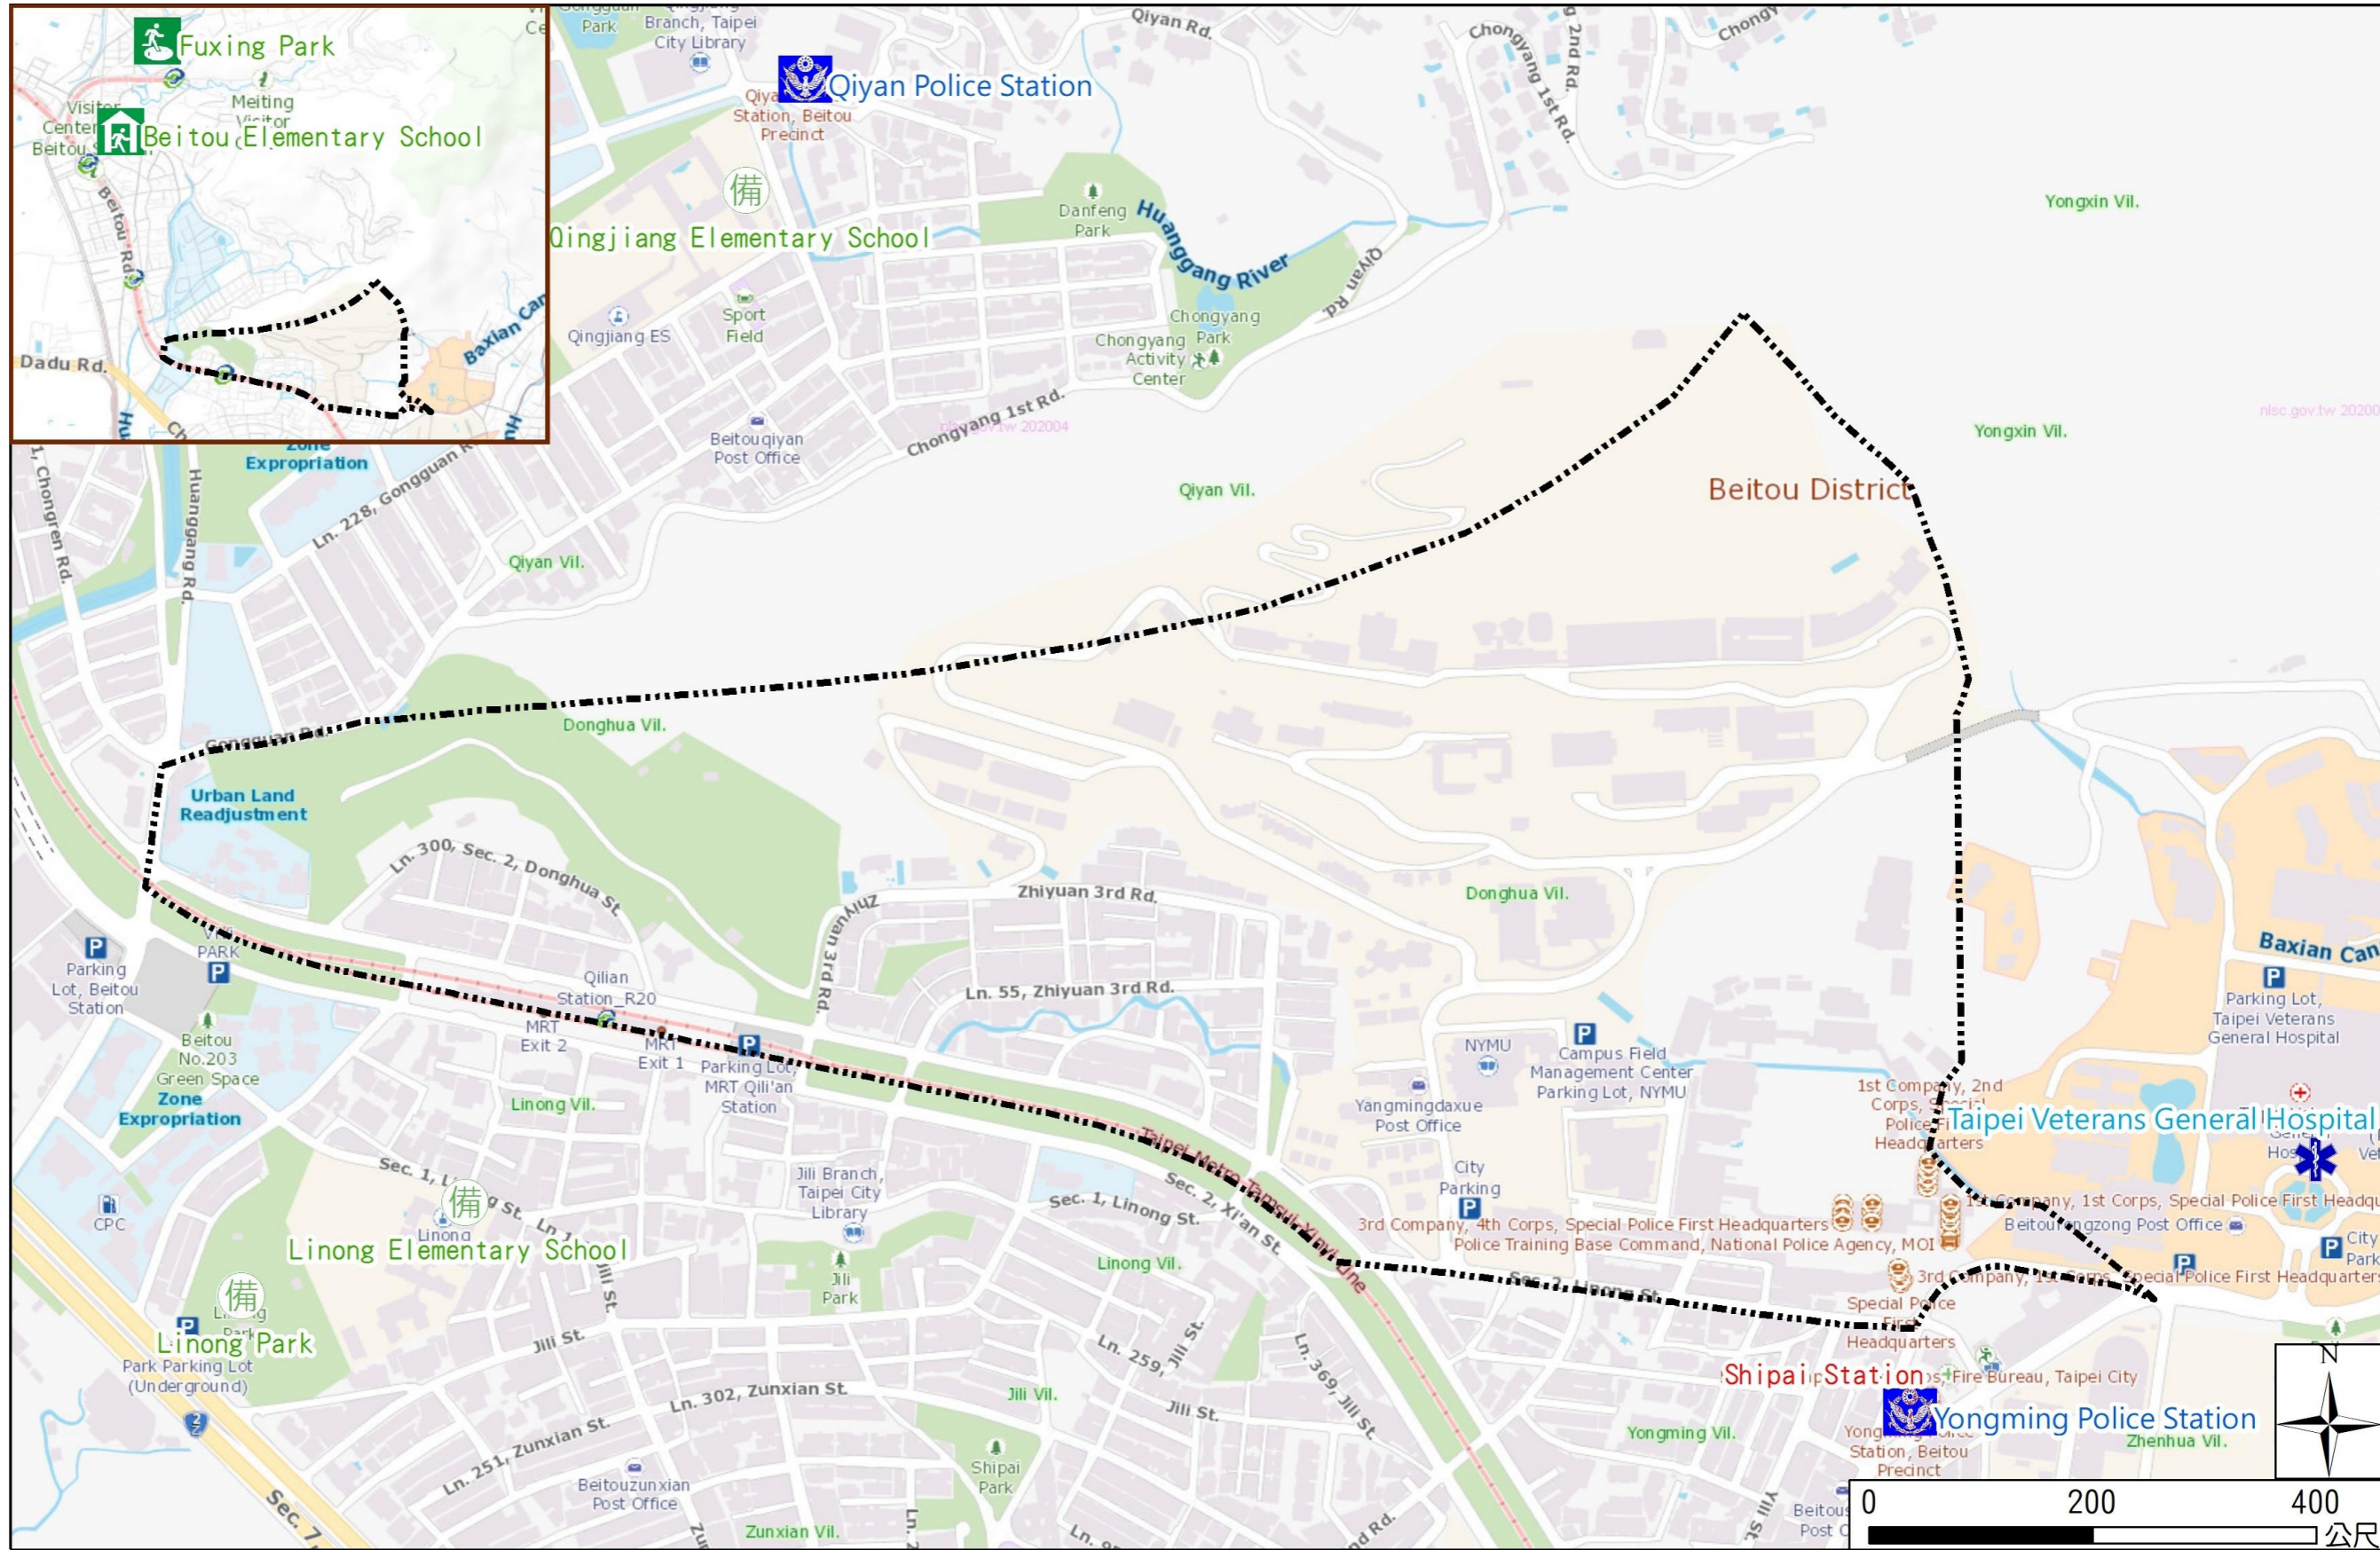

Disaster Prevention Information Website

Taipei of Disaster Prevention

Knowledge of disaster prevention

Flood: Vertical evacuation or preventive evacuation
 Earthquake :

More disaster prevention knowledge :
 Taipei City Disaster Prevention Guide

Evacuation Shelter

Name	Fuxing Park Applicable to earthquake situations
Address	No.200, Zhonghe St.
Capacity	3624
Contact number	02-28832130
Name	Beitou Elementary School (School for Priority Shelter) Applicable to flood situations
Address	No.73, Sec. 1, Zhongyang N. Rd
Capacity	195
Contact number	02-28912052#131
Name	Linong Elementary School
Address	No.250, Sec. 1, Linong St
Capacity	31
Contact number	02-28210702#300
Name	Linong Park
Address	Intersection of Sec. 7, Chengde Rd. and Aly. 2, Ln. 22, Sec. 1, Linong St.
Capacity	1547
Contact number	02-28832130