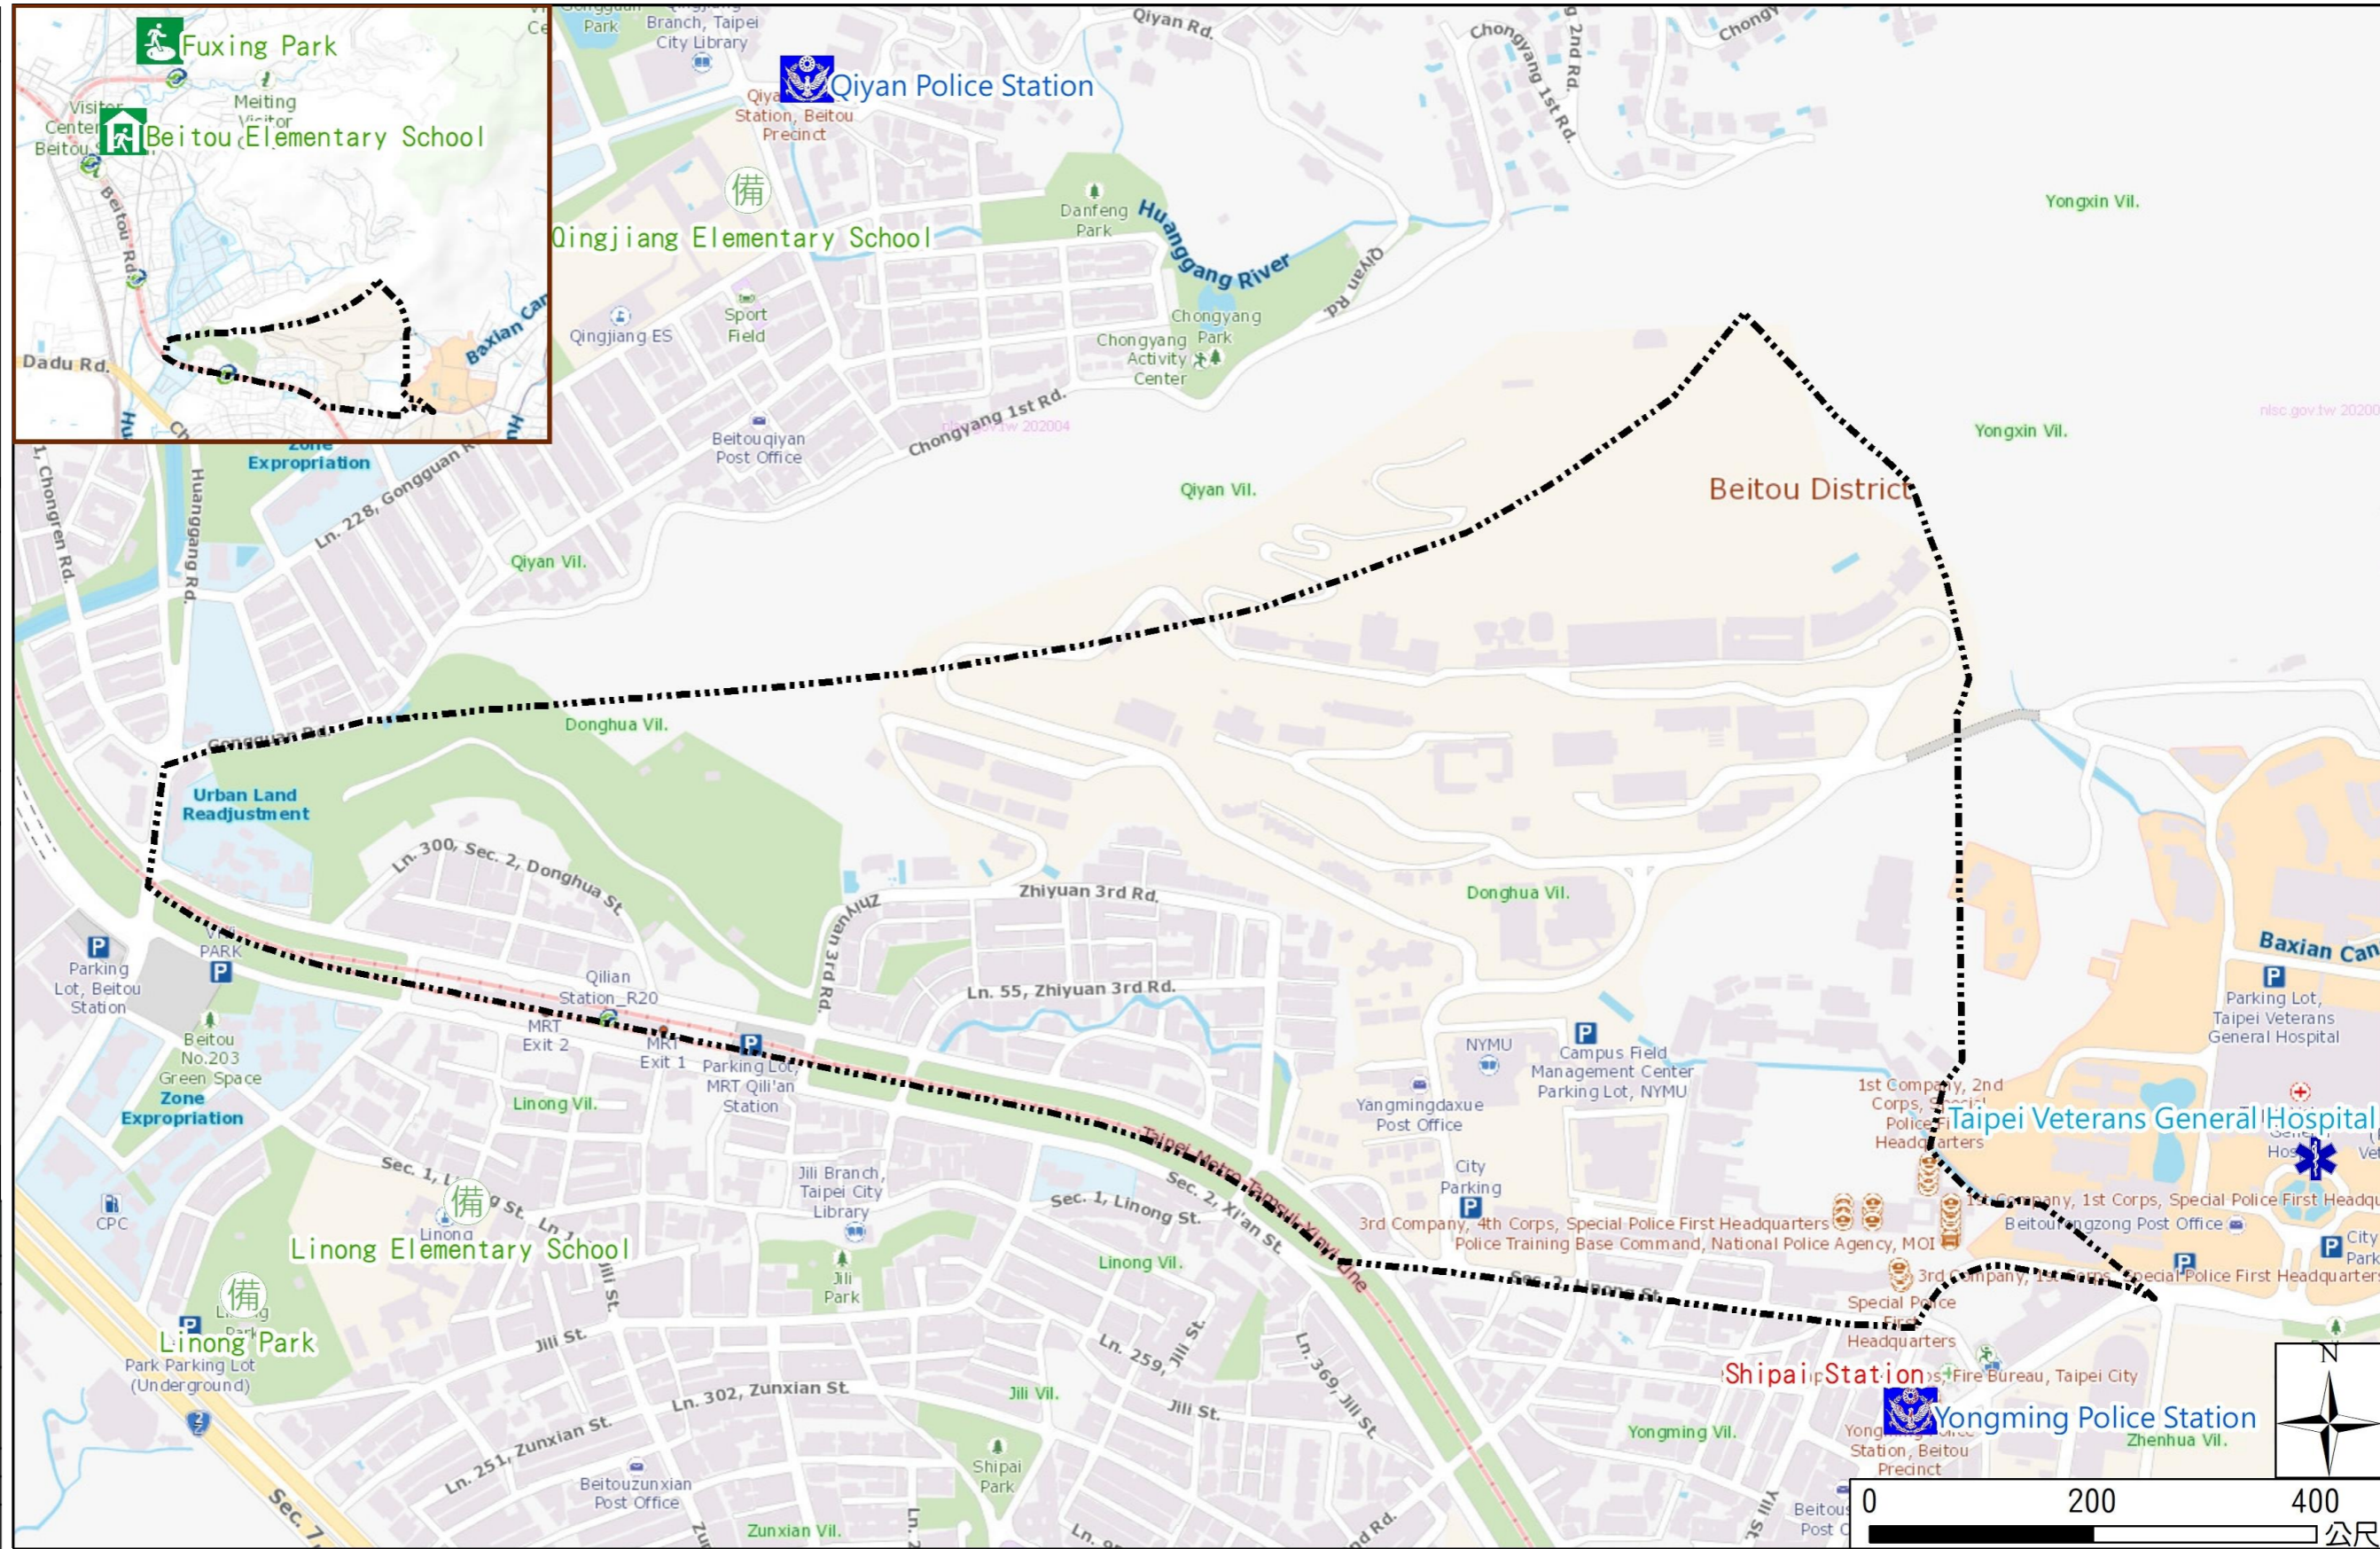

Disaster Prevention Information Website

Taipei of Disaster Prevention

Knowledge of disaster prevention

Flood: Vertical evacuation or preventive evacuation
 Earthquake :

More disaster prevention knowledge :
 Taipei City Disaster Prevention Guide

Evacuation Shelter

Name	Fuxing Park Applicable to earthquake situations
Address	No.200, Zhonghe St.
Capacity	3624
Contact number	02-28832130
Name	Beitou Elementary School (School for Priority Shelter) Applicable to flood situations
Address	No.73, Sec. 1, Zhongyang N. Rd
Capacity	195
Contact number	02-28912052#131
Name	Linong Elementary School
Address	No.250, Sec. 1, Linong St
Capacity	31
Contact number	02-28210702#300
Name	Linong Park
Address	Intersection of Sec. 7, Chengde Rd. and Aly. 2, Ln. 22, Sec. 1, Linong St.
Capacity	1547
Contact number	02-28832130