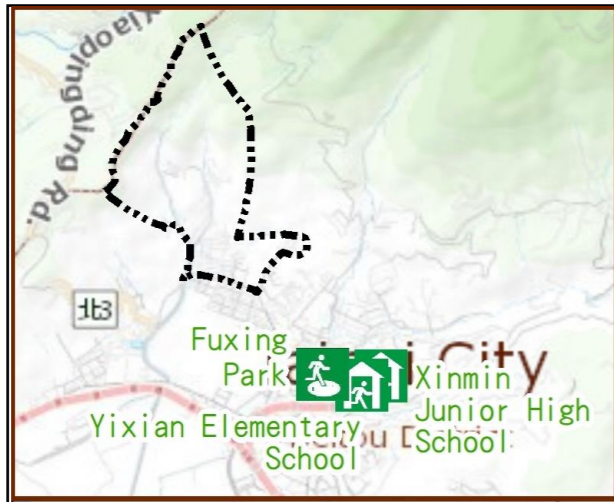

Evacuation Shelter

Name	Fuxing Park Applicable to earthquake situations
Address	No.200, Zhonghe St.
Capacity	3624
Contact number	02-28832130#115
Name	Yixian Elementary School (School for Priority Shelter) Applicable to earthquake situations and debris flow situations
Address	No.2, Xinmin Rd.
Capacity	166
Contact number	02-28914537#132
Name	Xinmin Junior High School (School for Priority Shelter) Applicable to earthquake situations and debris flow situations
Address	No.10, Xinmin Rd
Capacity	205
Contact number	02-28979001#500
Name	Fuxing High School
Address	No.70, Fuxing 4th Rd.
Capacity	348
Contact number	02-28914131#400