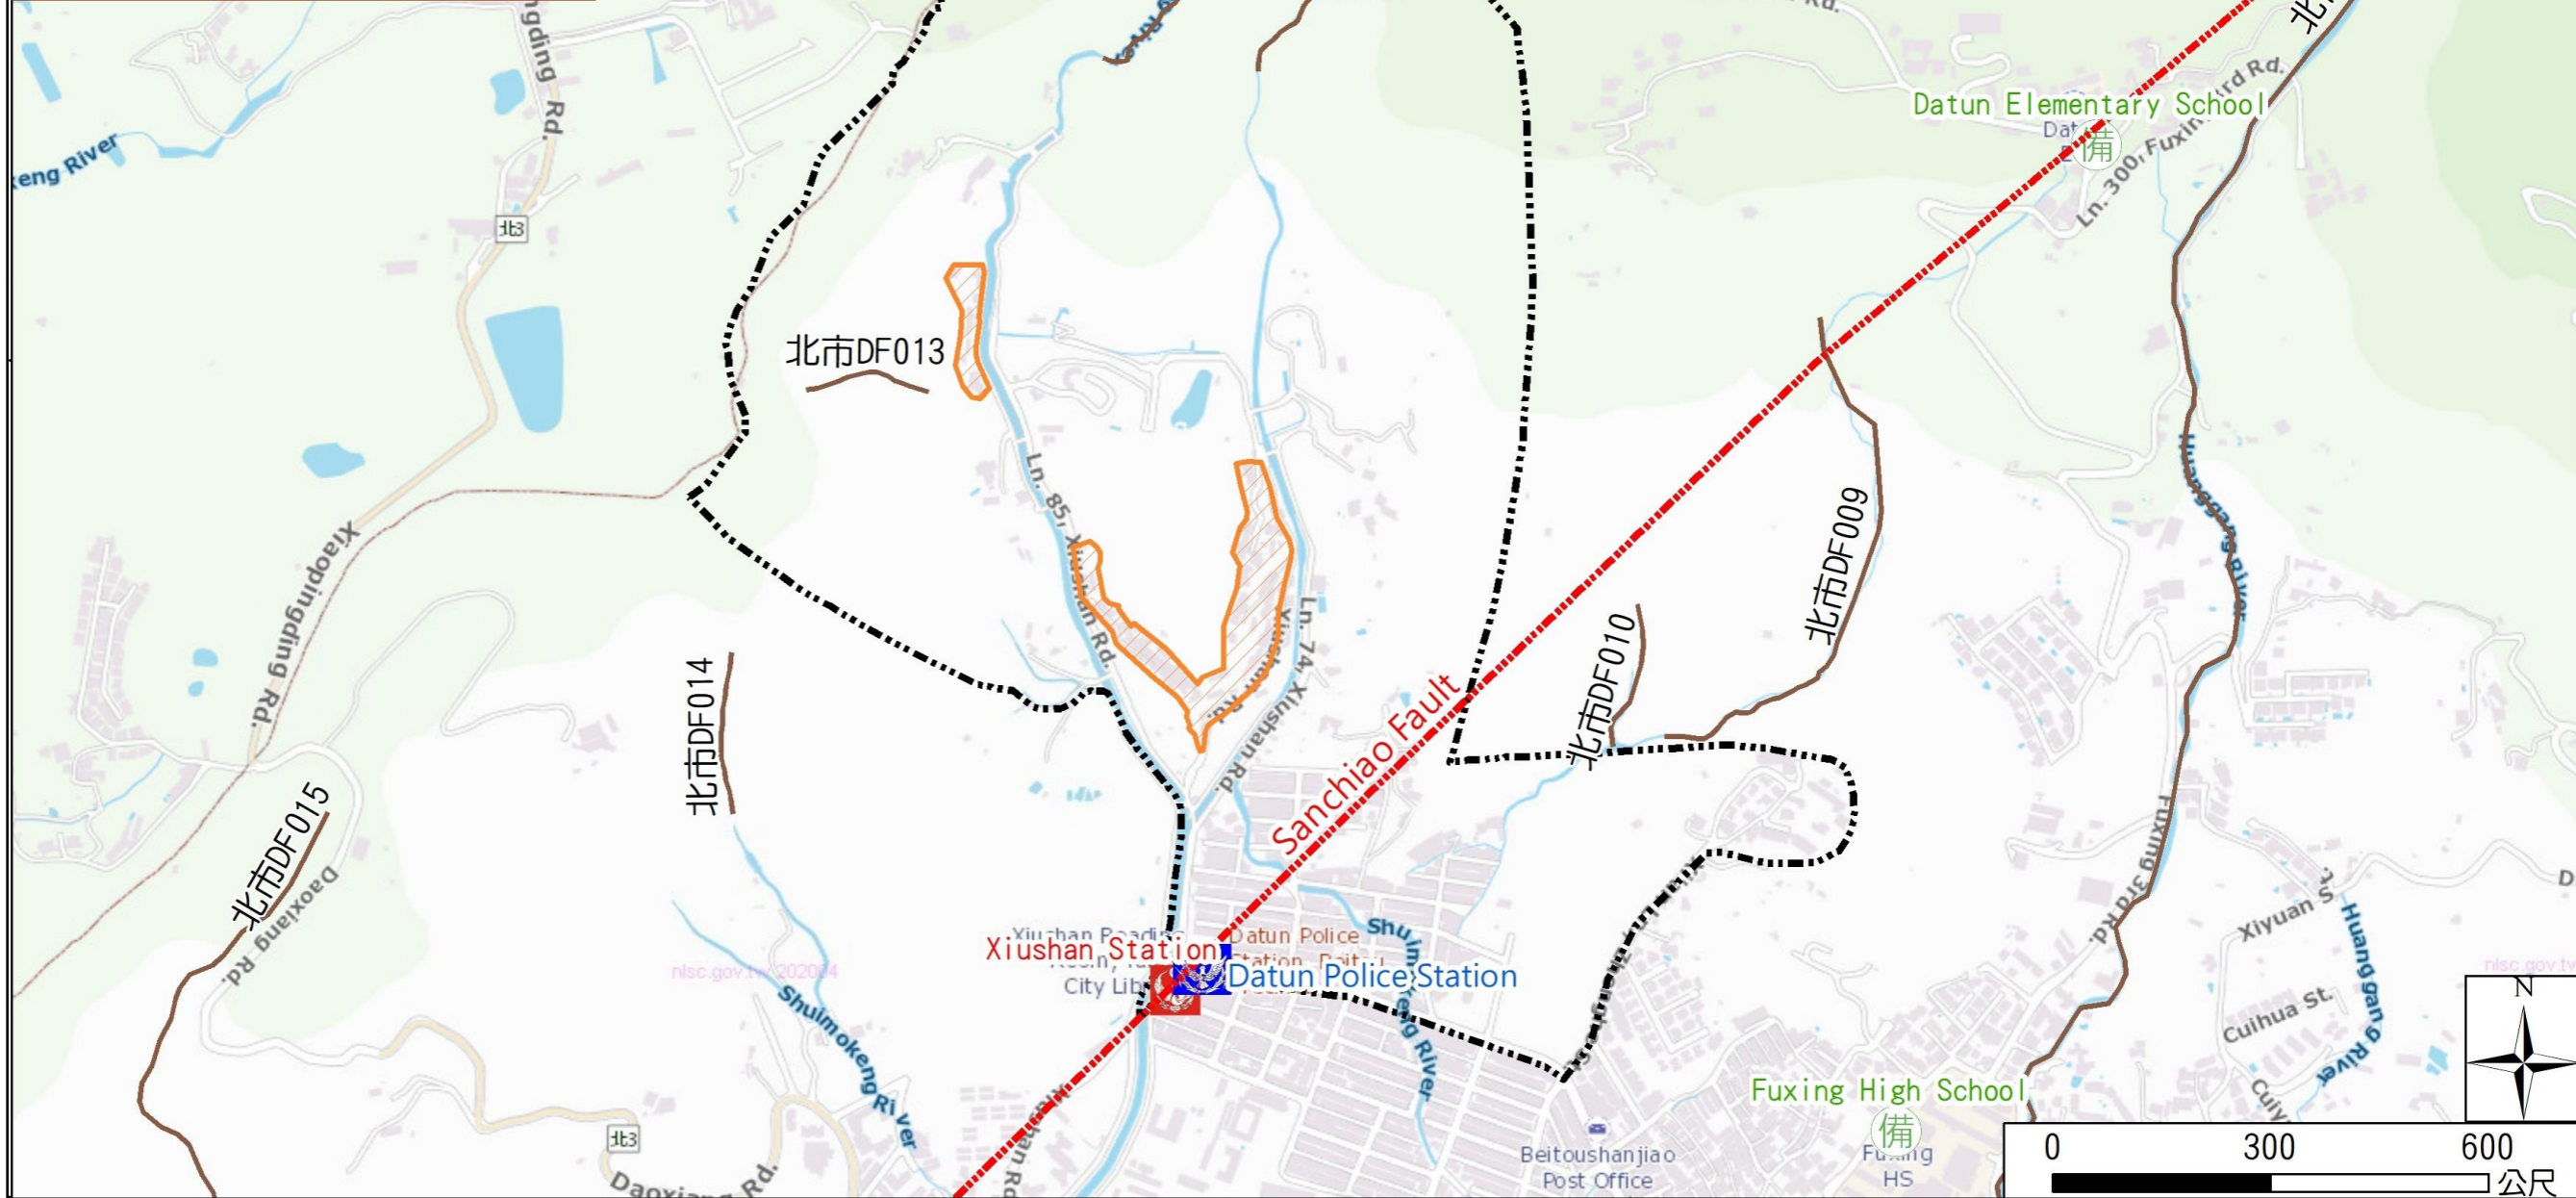

Disaster Prevention Information Website

Taipei of Disaster Prevention

Knowledge of disaster prevention

Flood: Vertical evacuation or preventive evacuation
 Earthquake :

More disaster prevention knowledge :
 Taipei City Disaster Prevention Guide

Evacuation Shelter

Name	Fuxing Park Applicable to earthquake situations
Address	No.200, Zhonghe St.
Capacity	3624
Contact number	02-28832130#115
Name	Yixian Elementary School (School for Priority Shelter) Applicable to earthquake situations and debris flow situations
Address	No.2, Xinmin Rd.
Capacity	166
Contact number	02-28914537#132
Name	Xinmin Junior High School (School for Priority Shelter) Applicable to earthquake situations and debris flow situations
Address	No.10, Xinmin Rd
Capacity	205
Contact number	02-28979001#500
Name	Fuxing High School
Address	No.70, Fuxing 4th Rd.
Capacity	348
Contact number	02-28914131#400