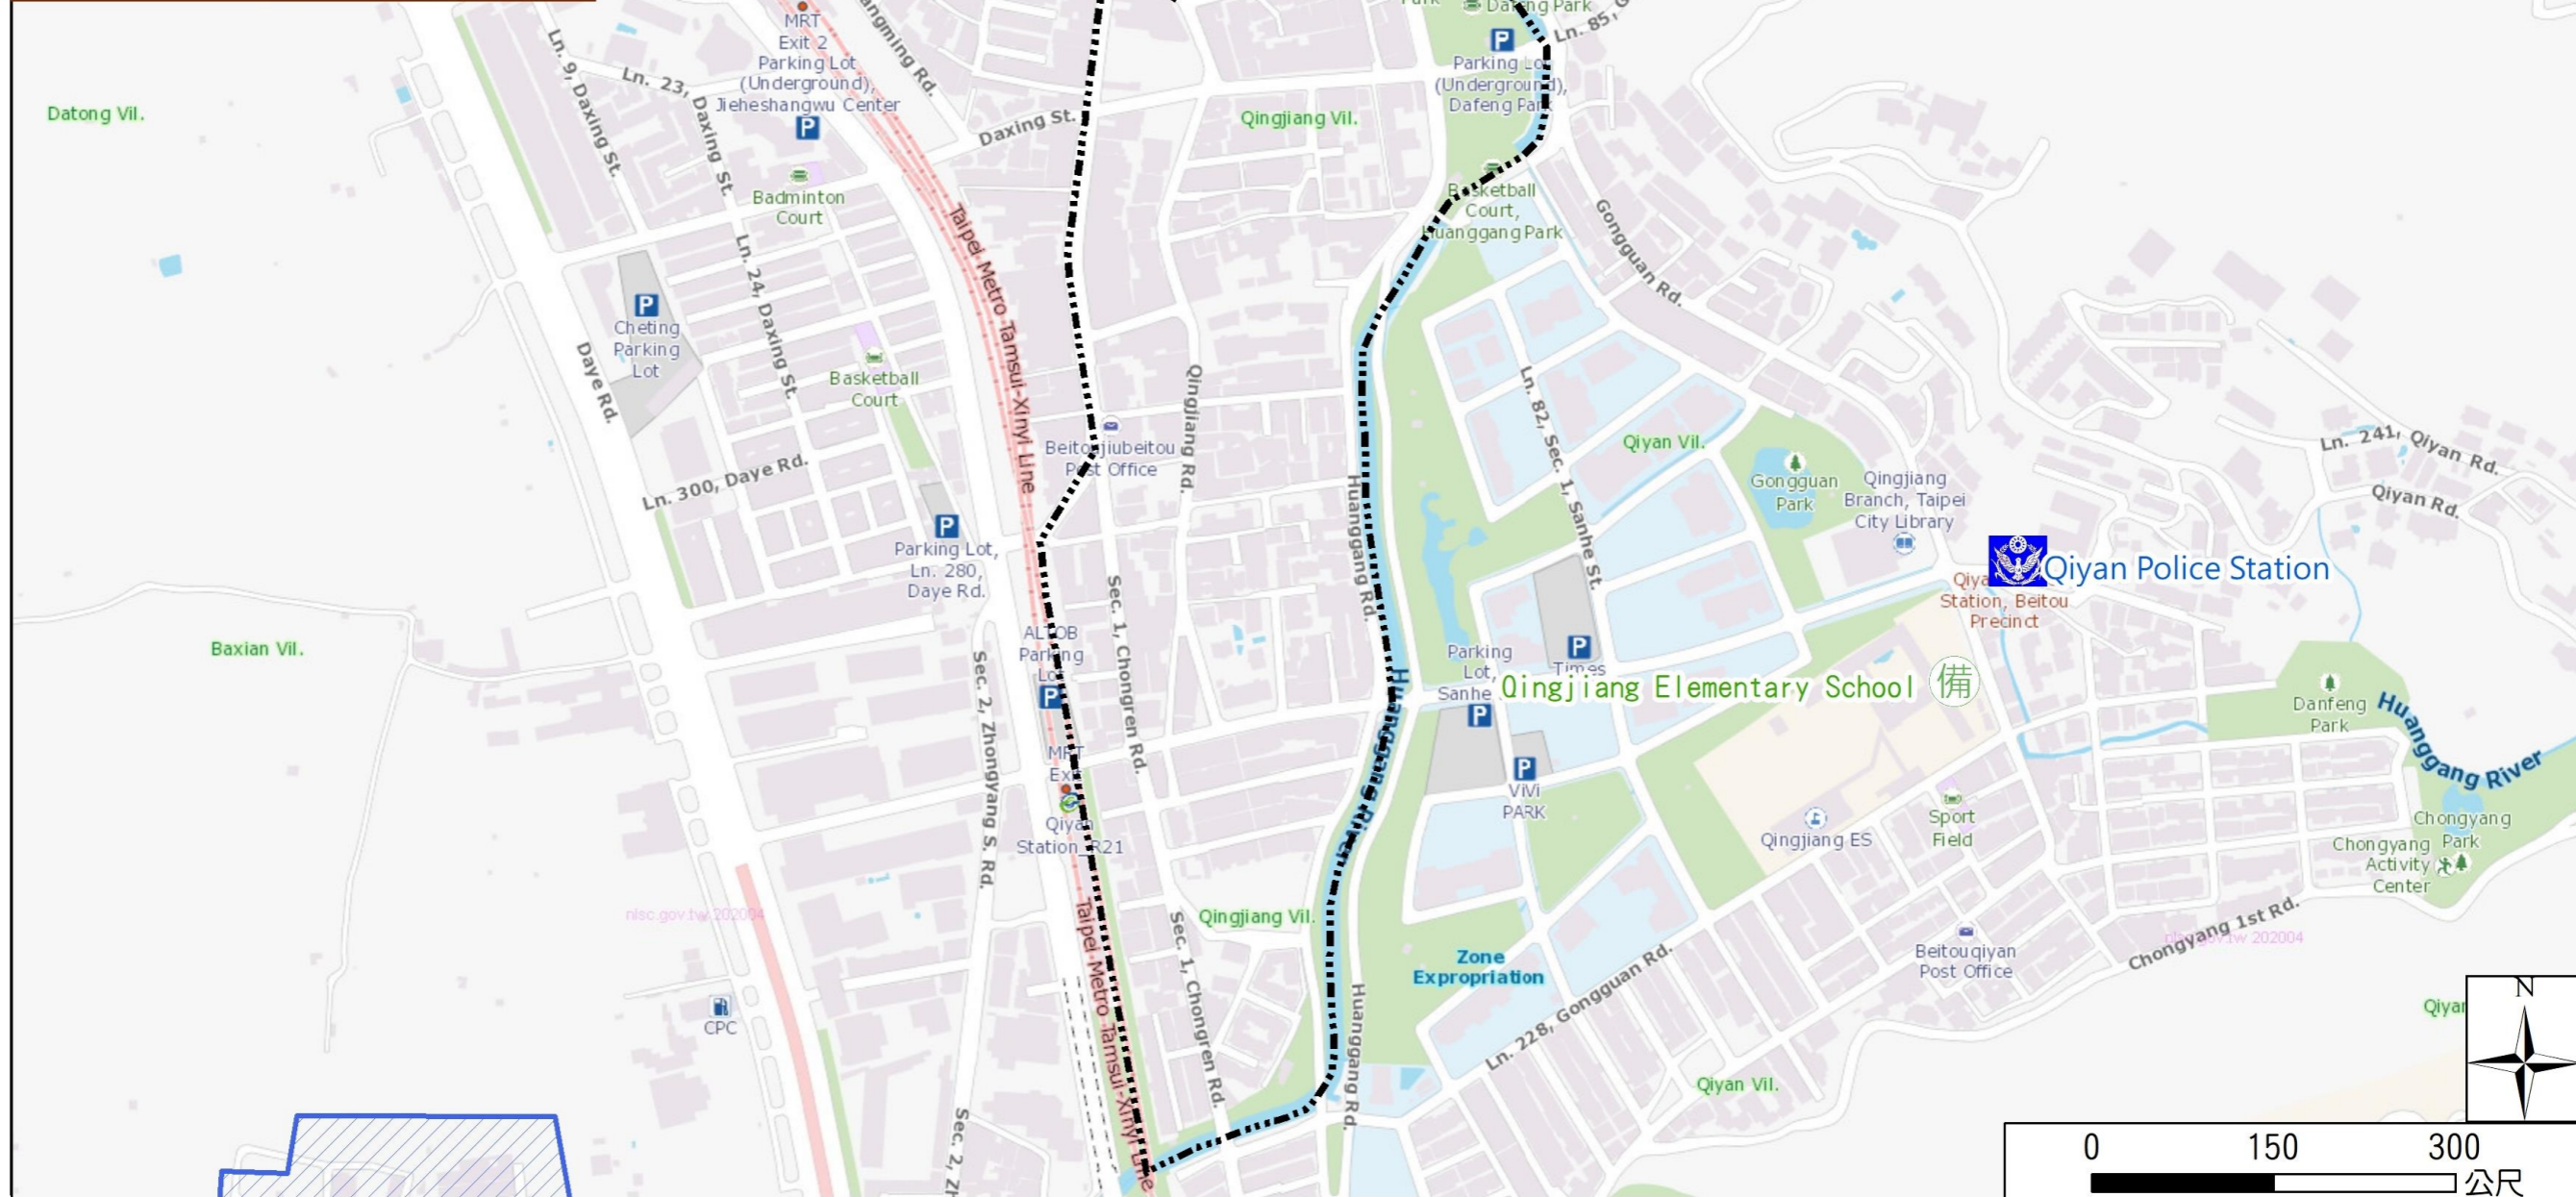

Disaster Prevention Information Website

Taipei City Disaster Prevention Information Website

Knowledge of disaster prevention

Flood: Vertical evacuation or preventive evacuation
 Earthquake :

More disaster prevention knowledge :
 Taipei City Disaster Prevention Guide

Evacuation Shelter

Name	Fuxing Park Applicable to earthquake situations
Address	No.200, Zhonghe St.
Capacity	3623
Contact number	02-28832130
Name	Beitou Elementary School (School for Priority Shelter) Applicable to flood situations
Address	No.73, Sec. 1, Zhongyang N Rd.
Capacity	195
Contact number	02-28912052#131
Name	Beitou Community Center(Temporarily Closed)
Address	6F., No.30, Xinshi St.
Capacity	90
Contact number	02-28912105#365
Name	Dafong Park(Temporarily Closed)
Address	Next to No.13, Gongguan Rd.
Capacity	1075
Contact number	02-28832130