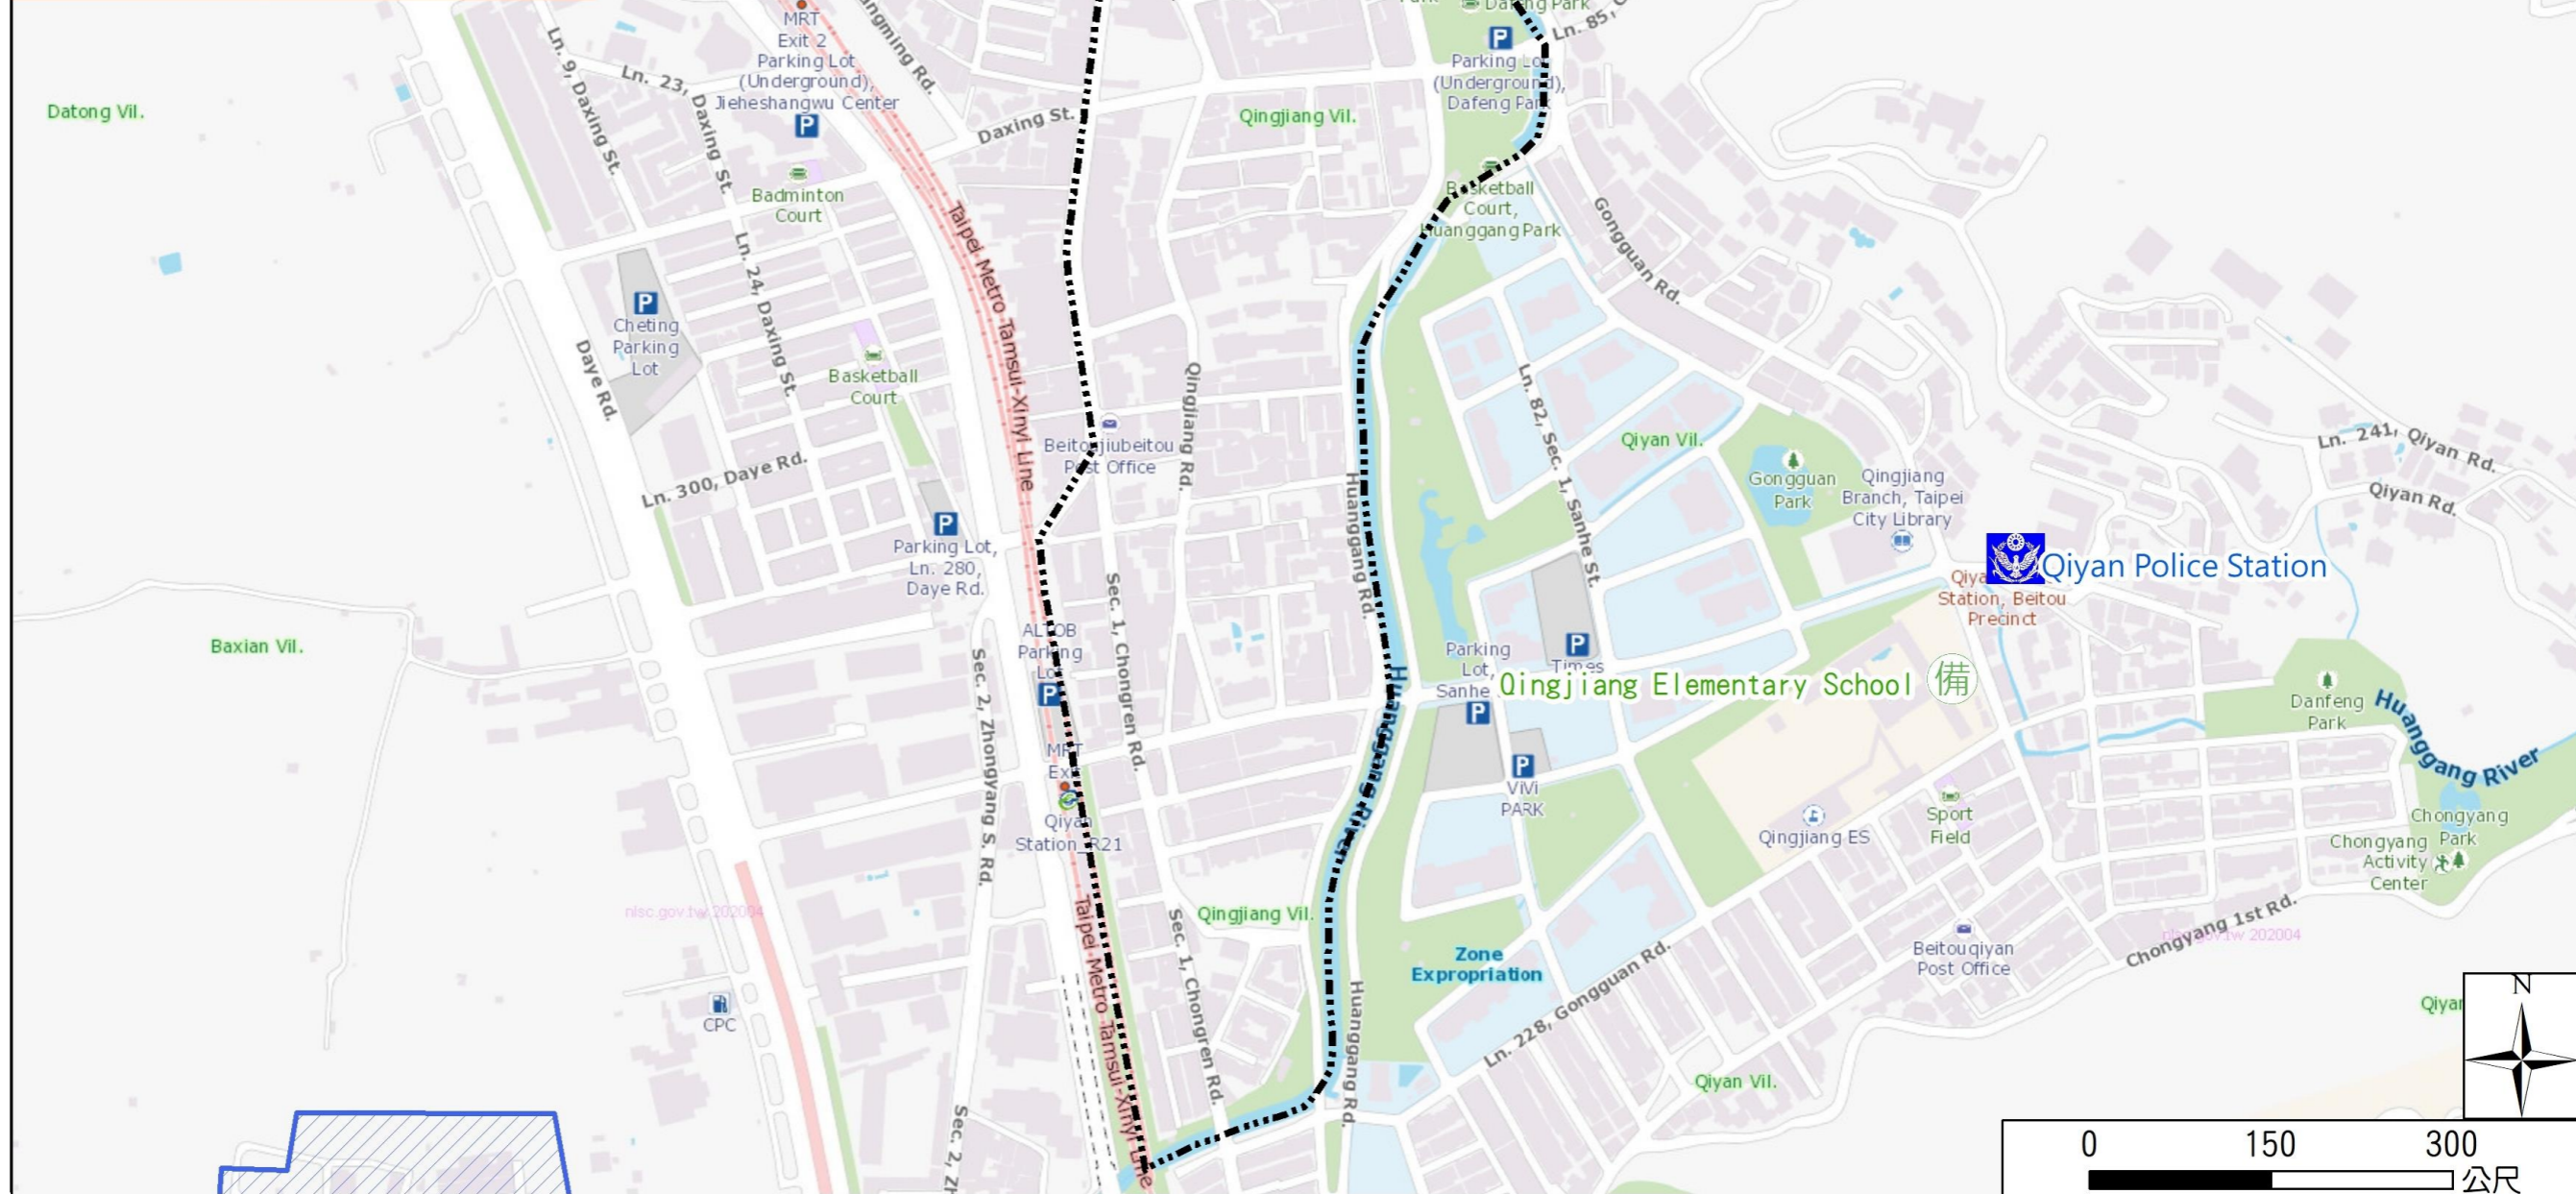

## Evacuation Shelter

Name	Fuxing Park Applicable to earthquake situations
Address	No.200, Zhonghe St.
Capacity	3624
Contact number	02-28832130
Name	Beitou Elementary School (School for Priority Shelter) Applicable to flood situations
Address	No.73, Sec. 1, Zhongyang N Rd.
Capacity	195
Contact number	02-28930252#131
Name	Beitou Community Center
Address	6F., No.30, Xinshi St.
Capacity	90
Contact number	02-28912105#221
Name	Dafong Park
Address	Next to No.13, Gongguan Rd.
Capacity	1075
Contact number	02-28832130