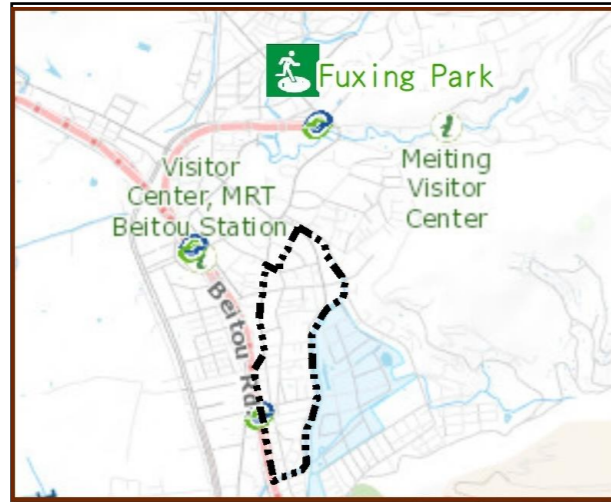

Disaster Prevention Information Website

Taipei City Disaster Prevention Information Website

Knowledge of disaster prevention

Flood: Vertical evacuation or preventive evacuation
 Earthquake :

More disaster prevention knowledge :
 Taipei City Disaster Prevention Guide

Evacuation Shelter

Name	Fuxing Park Applicable to earthquake situations
Address	No.200, Zhonghe St.
Capacity	3623
Contact number	02-28832130
Name	Beitou Elementary School (School for Priority Shelter) Applicable to flood situations
Address	No.73, Sec. 1, Zhongyang N Rd.
Capacity	195
Contact number	02-28912052#131
Name	Beitou Community Center(Temporarily Closed)
Address	6F., No.30, Xinshi St.
Capacity	90
Contact number	02-28912105#365
Name	Dafong Park(Temporarily Closed)
Address	Next to No.13, Gongguan Rd.
Capacity	1075
Contact number	02-28832130