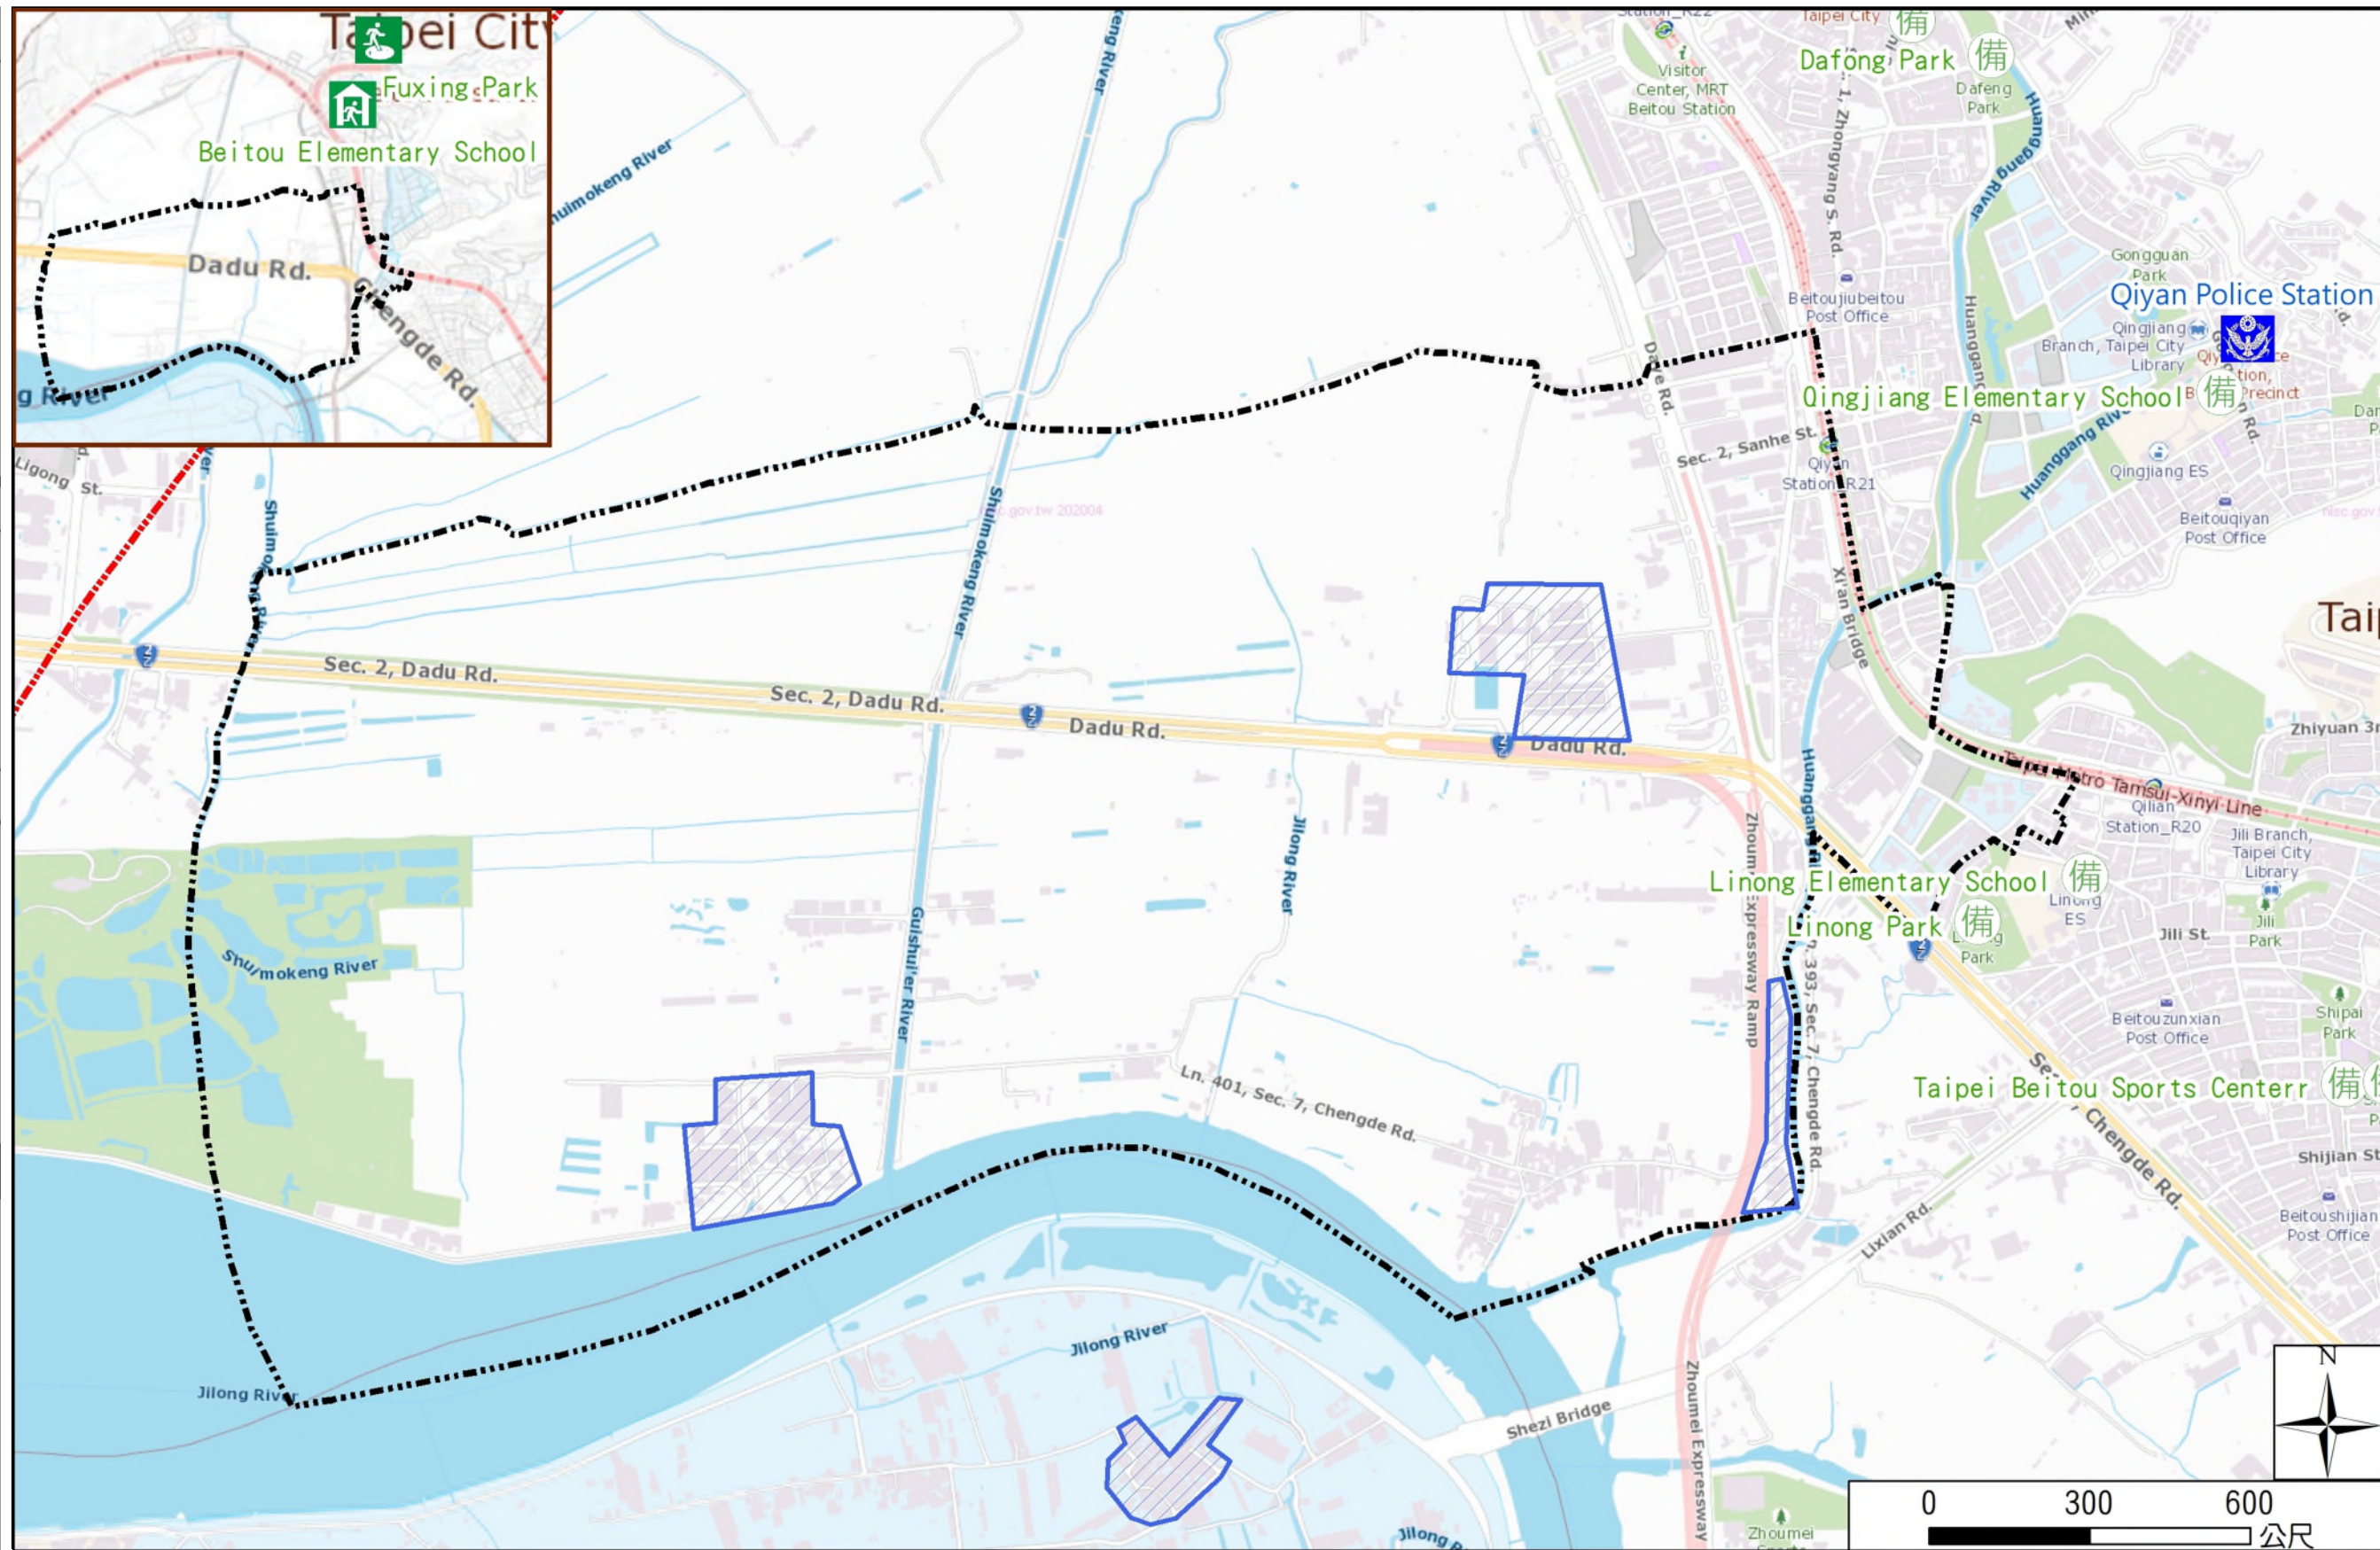

Evacuation Shelter

Name	Fuxing Park Applicable to earthquake situations
Address	No.200, Zhonghe St.
Capacity	3624
Contact number	02-28832130
Name	Beitou Elementary School (School for Priority Shelter) Applicable to flood situations
Address	No.73, Sec. 1, Zhongqiang N. Rd.
Capacity	195
Contact number	02-28912052#131
Name	Qingjiang Elementary School
Address	No.220, Gongguan Rd.
Capacity	175
Contact number	02-28912764#300
Name	Linong Elementary School
Address	No.250, Sec. 1, Linong St.
Capacity	31
Contact number	02-28210702#300