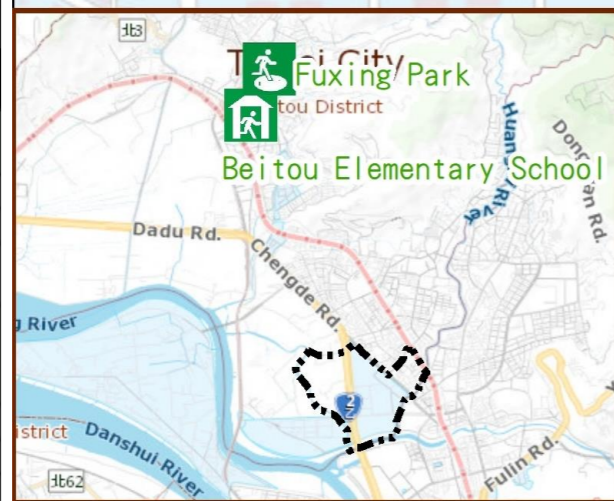

Disaster Prevention Information Website

Taipei of Disaster Prevention

Knowledge of disaster prevention

Flood: Vertical evacuation or preventive evacuation
 Earthquake :

More disaster prevention knowledge :
 Taipei City Disaster Prevention Guide

Evacuation Shelter

Name	Fuxing Park Applicable to earthquake situations
Address	No.200, Zhonghe St.
Capacity	3624
Contact number	02-28832130
Name	Minde Junior High School (School for Priority Shelter) Applicable to flood situations
Address	No.50, Minde Rd.
Capacity	88
Contact number	02-2823-2539#601
Name	Wenlin Elementary School
Address	No.155, Wenlin N. Rd.,
Capacity	300
Contact number	02-28234212#400
Name	Zhongzheng High School
Address	No.77, Wenlin N. Rd.
Capacity	109
Contact number	02-28234811#512