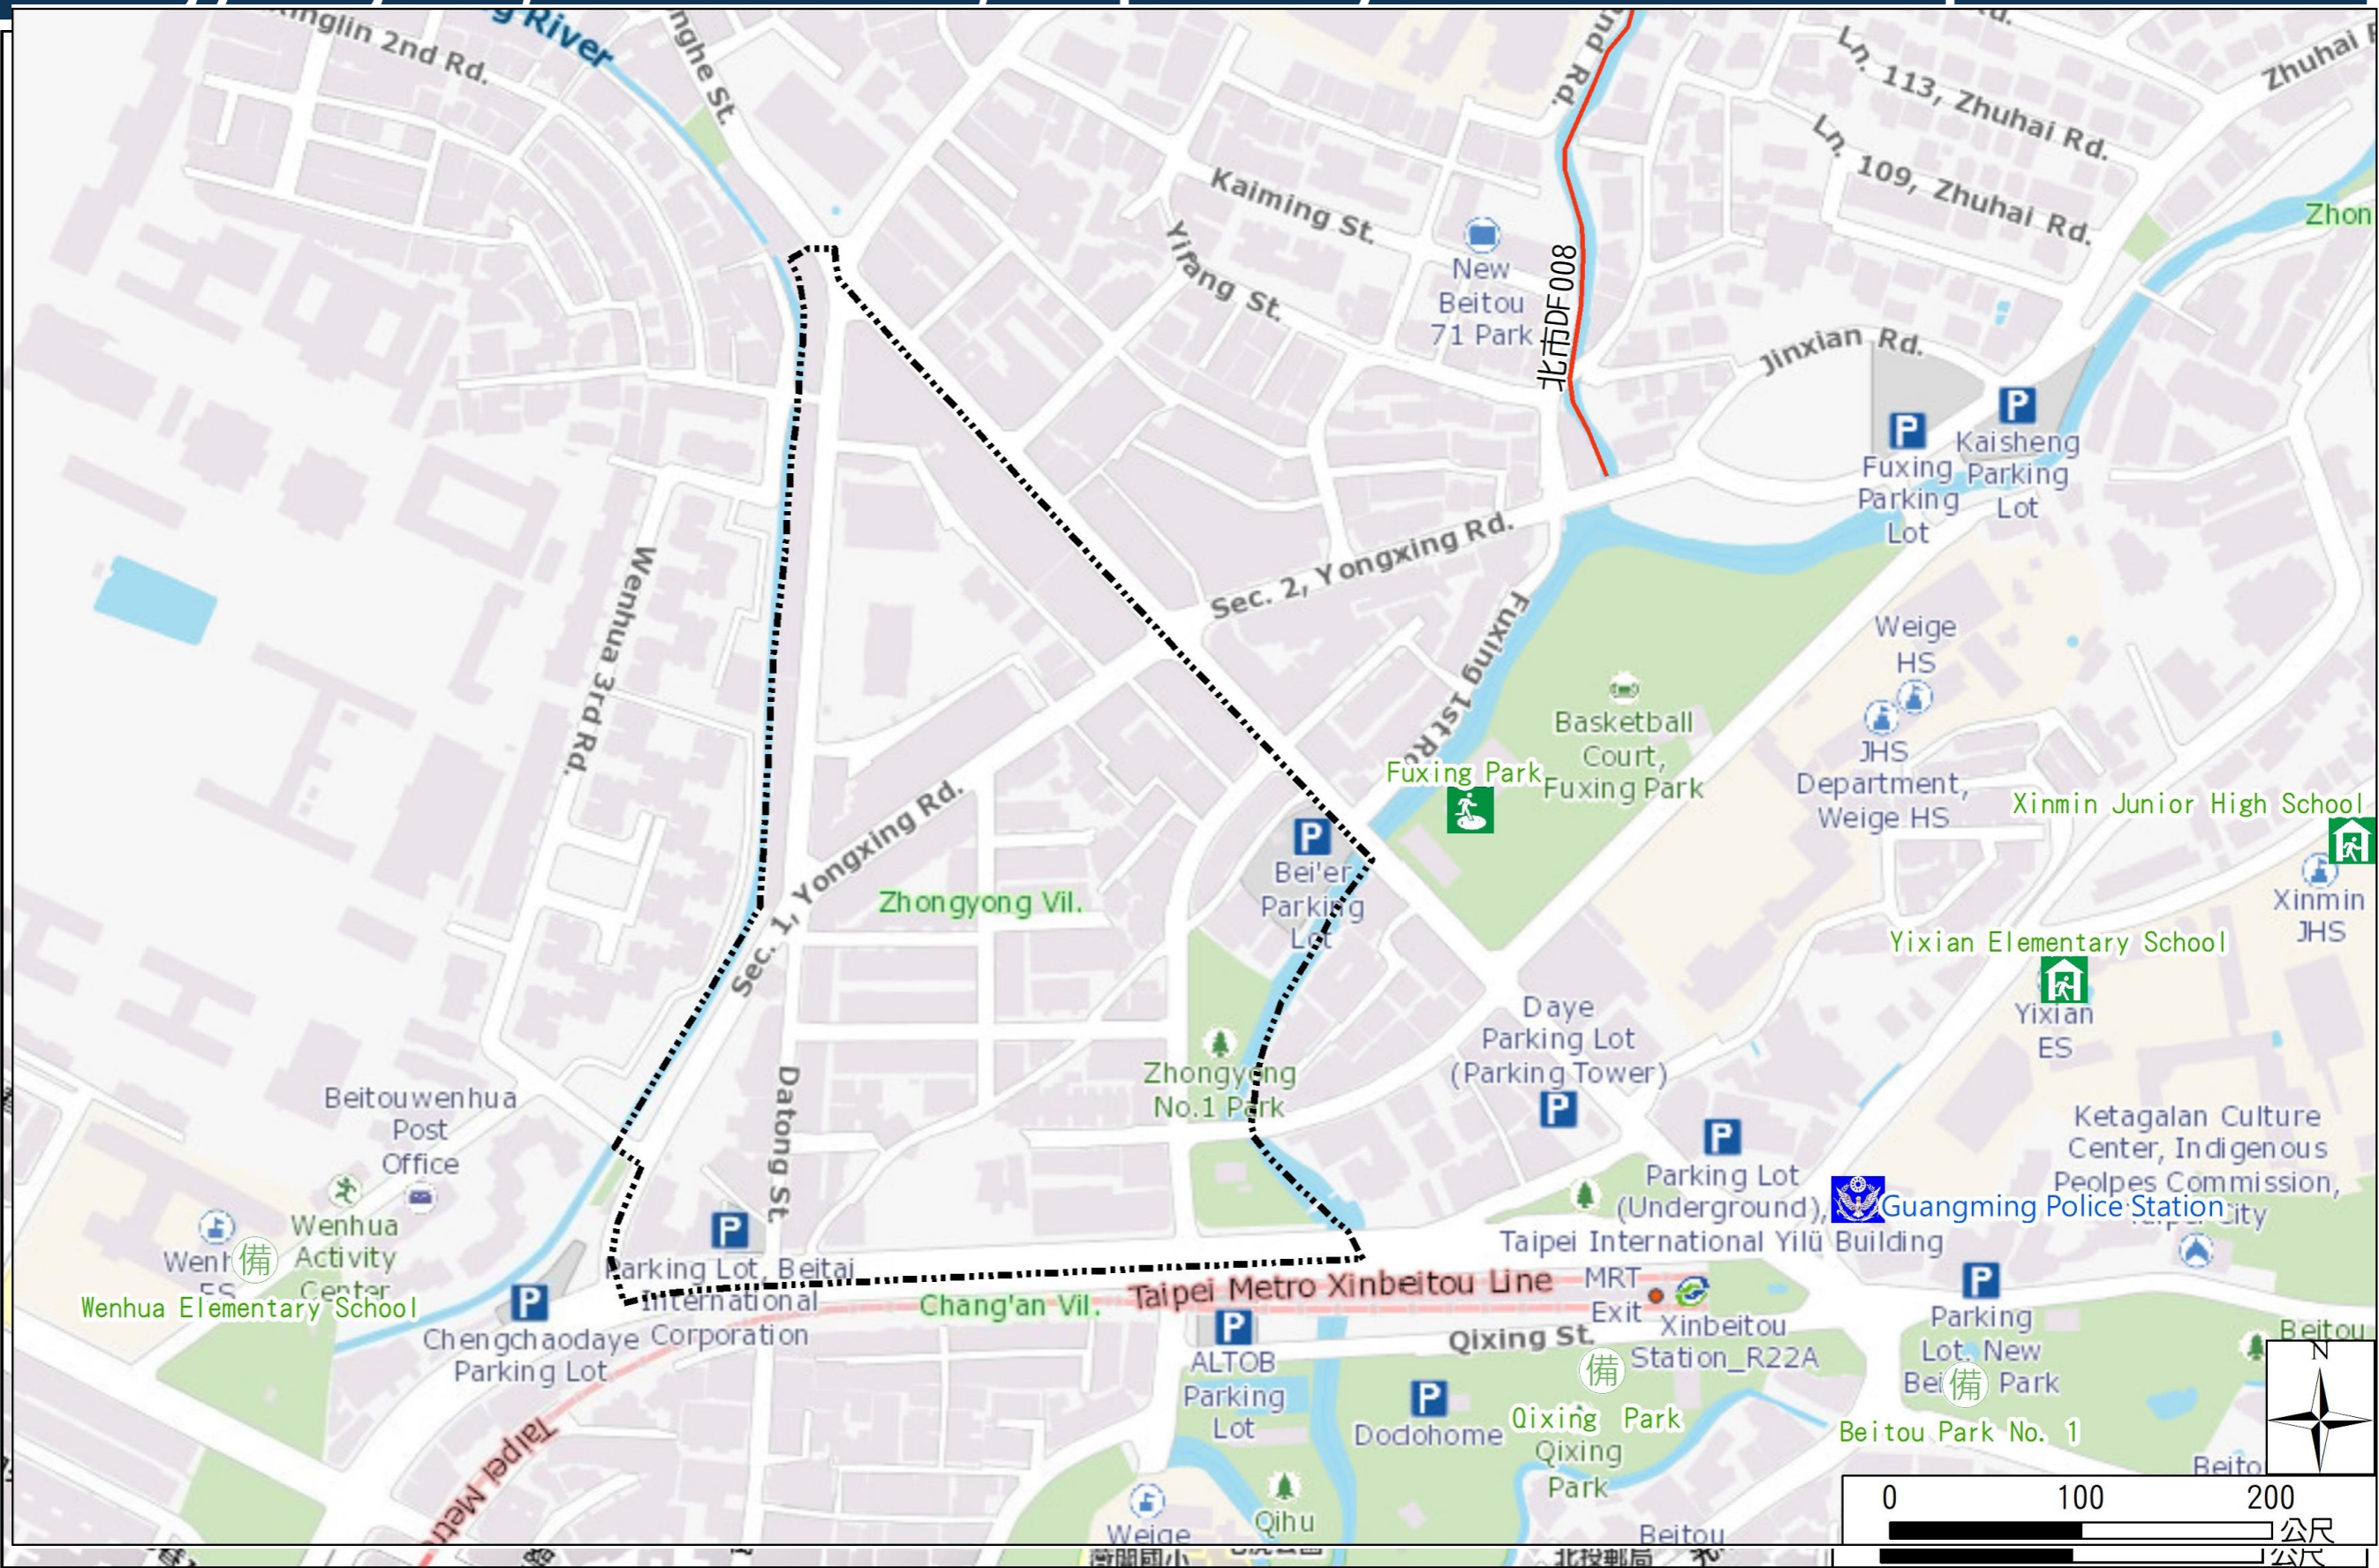

Disaster Prevention Information Website

Taipei of Disaster Prevention

Knowledge of disaster prevention

Flood: Vertical evacuation or preventive evacuation
 Earthquake :

More disaster prevention knowledge :
 Taipei City Disaster Prevention Guide

Evacuation Shelter

Name	Fuxing Park Applicable to earthquake situations
Address	No.200, Zhonghe St.
Capacity	3623
Contact number	02-28832130
Name	Xinmin Junior High School (School for Priority Shelter) Applicable to earthquake and debris flow situations
Address	No.10, Xinmin Rd.
Capacity	205
Contact number	02-28979001#500
Name	Yixian Elementary School (School for Priority Shelter) Applicable to earthquake situations and debris flow situations
Address	No.2, Xinmin Rd.
Capacity	166
Contact number	02-28914537#130
Name	Wenhua Elementary School
Address	No.1, Wenhua 3rd Rd.
Capacity	47
Contact number	02-28933828#6131