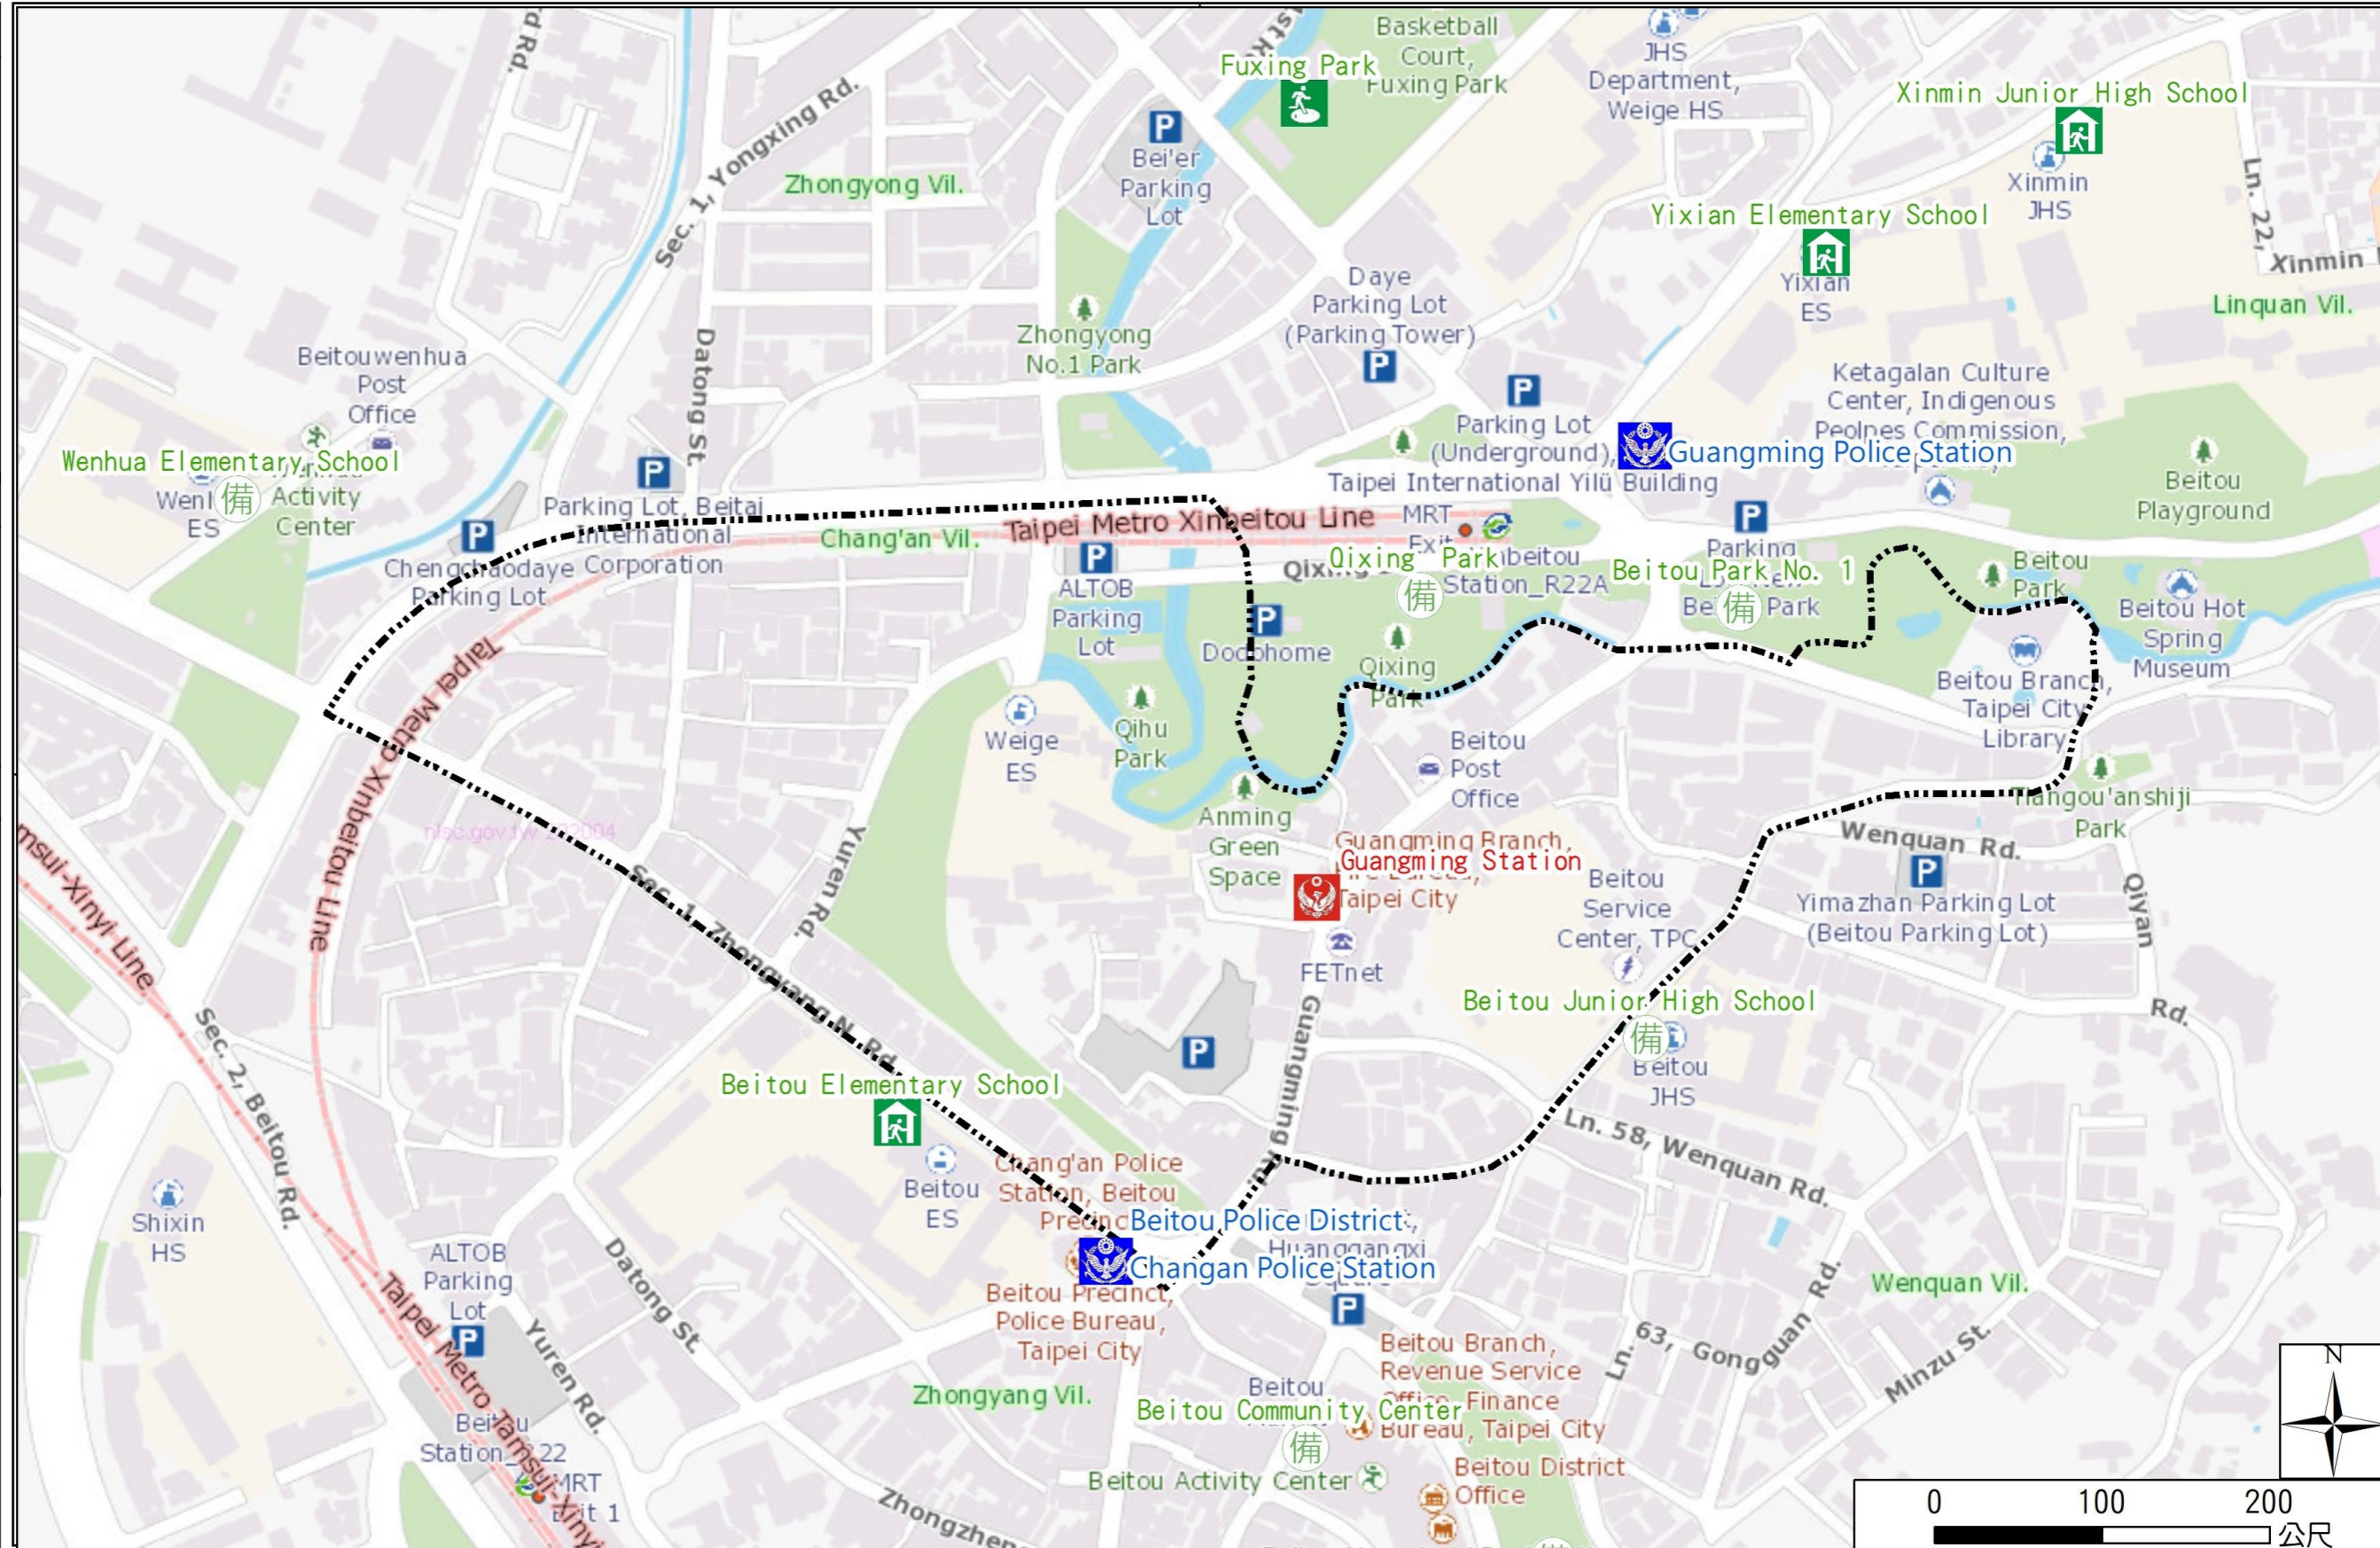

Chang'an Vil., Beitou Dist., Taipei City Evacuation Map

Disaster notification Unit

Taipei Citizen Hotline : 1999
 Fire Department Tel. : 119
 Police Department Tel. : 110
 EOC of Beitou Dist.
 Non-emergency number : 02-28912105
 Emergency number : 02-66108001~8
 Officer
 Mobile : 0928-965366
 Note: Please call this District's EOC to ensure that the evacuation shelter is open

Disaster Prevention Information Website

Taipei of Disaster Prevention

Knowledge of disaster prevention

Flood: Vertical evacuation or preventive evacuation
 Earthquake :

More disaster prevention knowledge :
 Taipei City Disaster Prevention Guide

Evacuation Shelter

Name	Fuxing Park Applicable to earthquake situations
Address	No.200, Zhonghe St.
Capacity	3623
Contact number	02-28832130
Name	Beitou Elementary School (School for Priority Shelter) Applicable to flood situations
Address	No.73, Sec. 1, Zhongyang N. Rd.
Capacity	195
Contact number	02-28912052#131
Name	Yixian Elementary School (School for Priority Shelter) Applicable to earthquake situations and debris flow situations
Address	No.2, Xinmin Rd.
Capacity	166
Contact number	02-28914537#130
Name	Beitou Junior High School
Address	No.62, Wenquan Rd.
Capacity	337
Contact Number	02-28912091#400