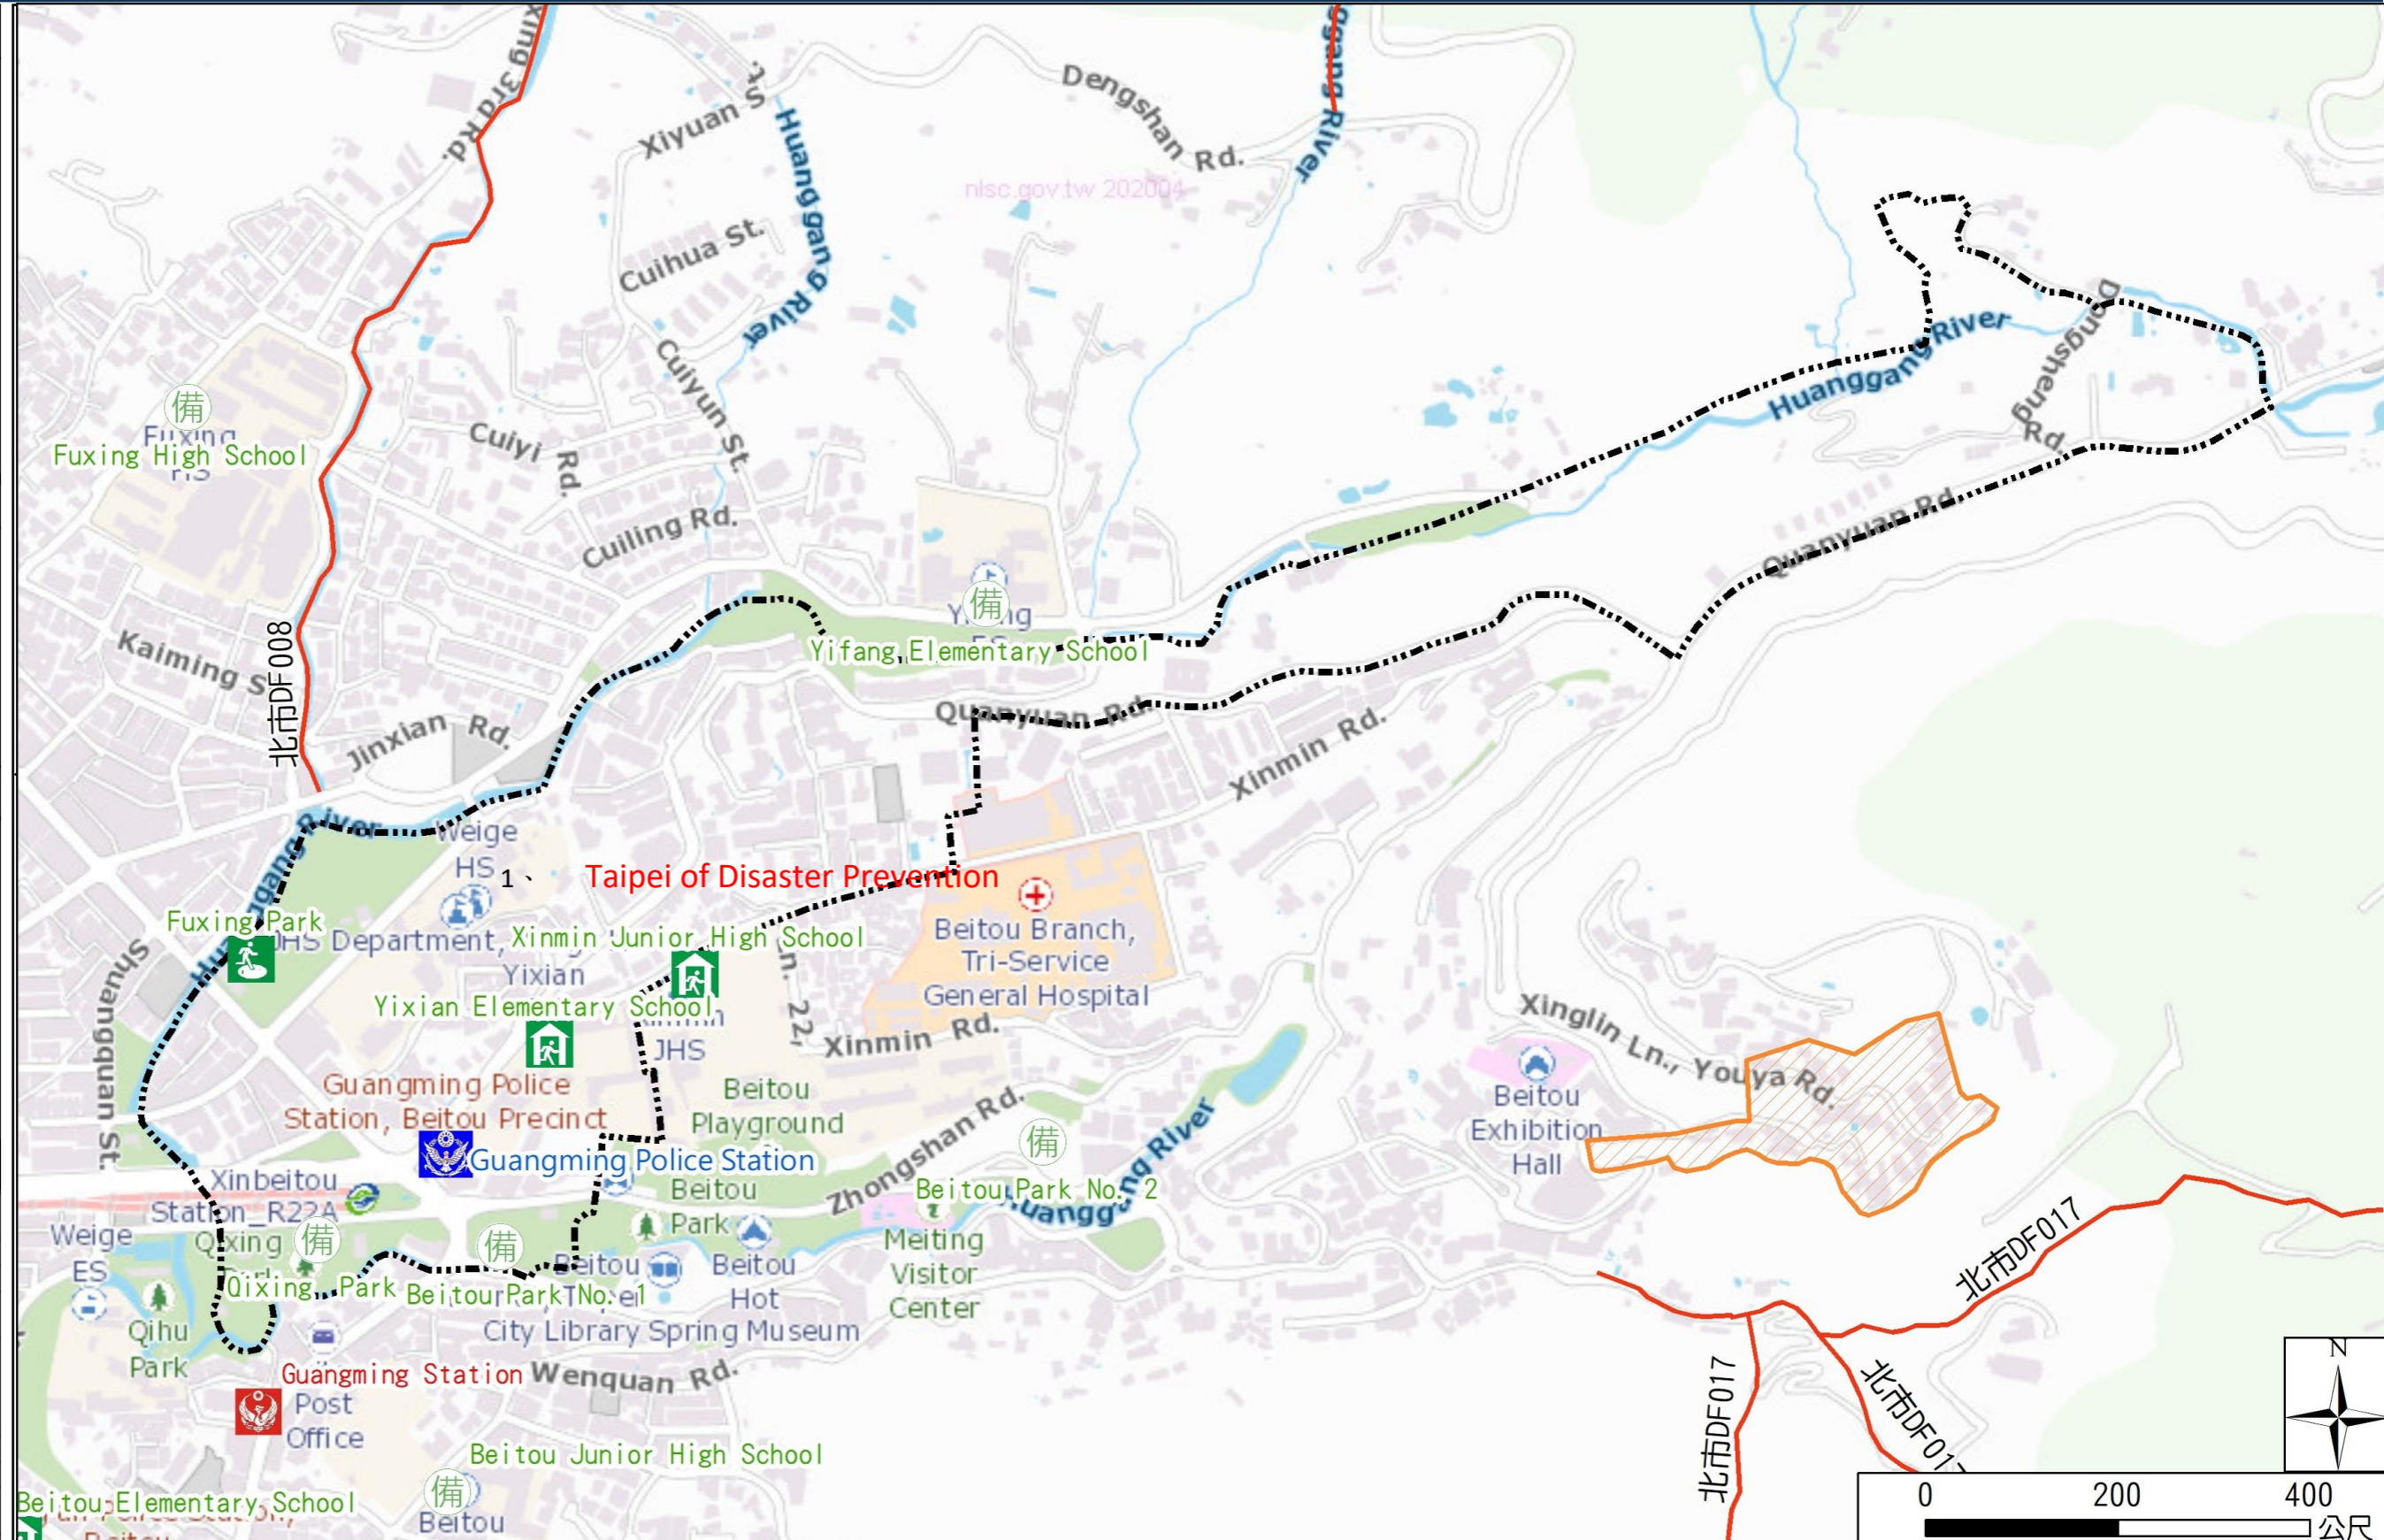

Disaster Prevention Information Website

Taipei City Disaster Prevention

Knowledge of disaster prevention

Flood: Vertical evacuation or preventive evacuation
 Earthquake :

More disaster prevention knowledge :
 Taipei City Disaster Prevention Guide

Evacuation Shelter

Name	Fuxing Park
Address	Applicable to earthquake situations
Capacity	No.200, Zhonghe St.
Contact number	3624
	02-28832130
Name	Yixian Elementary School (School for Priority Shelter)
Address	Applicable to earthquake situations and debris flow situations
Capacity	No.2, Xinmin Rd.
Contact number	166
	02-28914537#132
Name	Xinmin Junior High School (School for Priority Shelter)
Address	Applicable to earthquake situations and debris flow situations
Capacity	No.10, Xinmin Rd.
Contact number	205
	02-28979001#500
Name	Yifang Elementary School
Address	No.155, Zhuhai Rd.
Capacity	120
Contact number	02-28917433#133