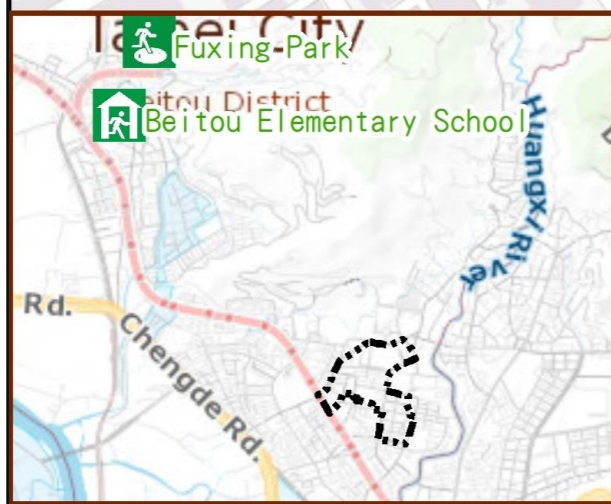

## Evacuation Shelter

Name	Fuxing Park Applicable to earthquake situations
Address	No.200, Zhonghe St.
Capacity	3624
Contact number	02-28832130
Name	Beitou Elementary School (School for Priority Shelter) Applicable to flood situations
Address	No.73, Sec. 1, Zhongyang N. Rd.
Capacity	195
Contact number	02-28912052#131
Name	Shipai Junior High School
Address	No.139, Sec. 1, Shipai Rd.
Capacity	100
Contact number	02-28224682#250
Name	Mingde Elementary School
Address	No.190, Mingde Rd.
Capacity	109
Contact number	02-28229651#1301