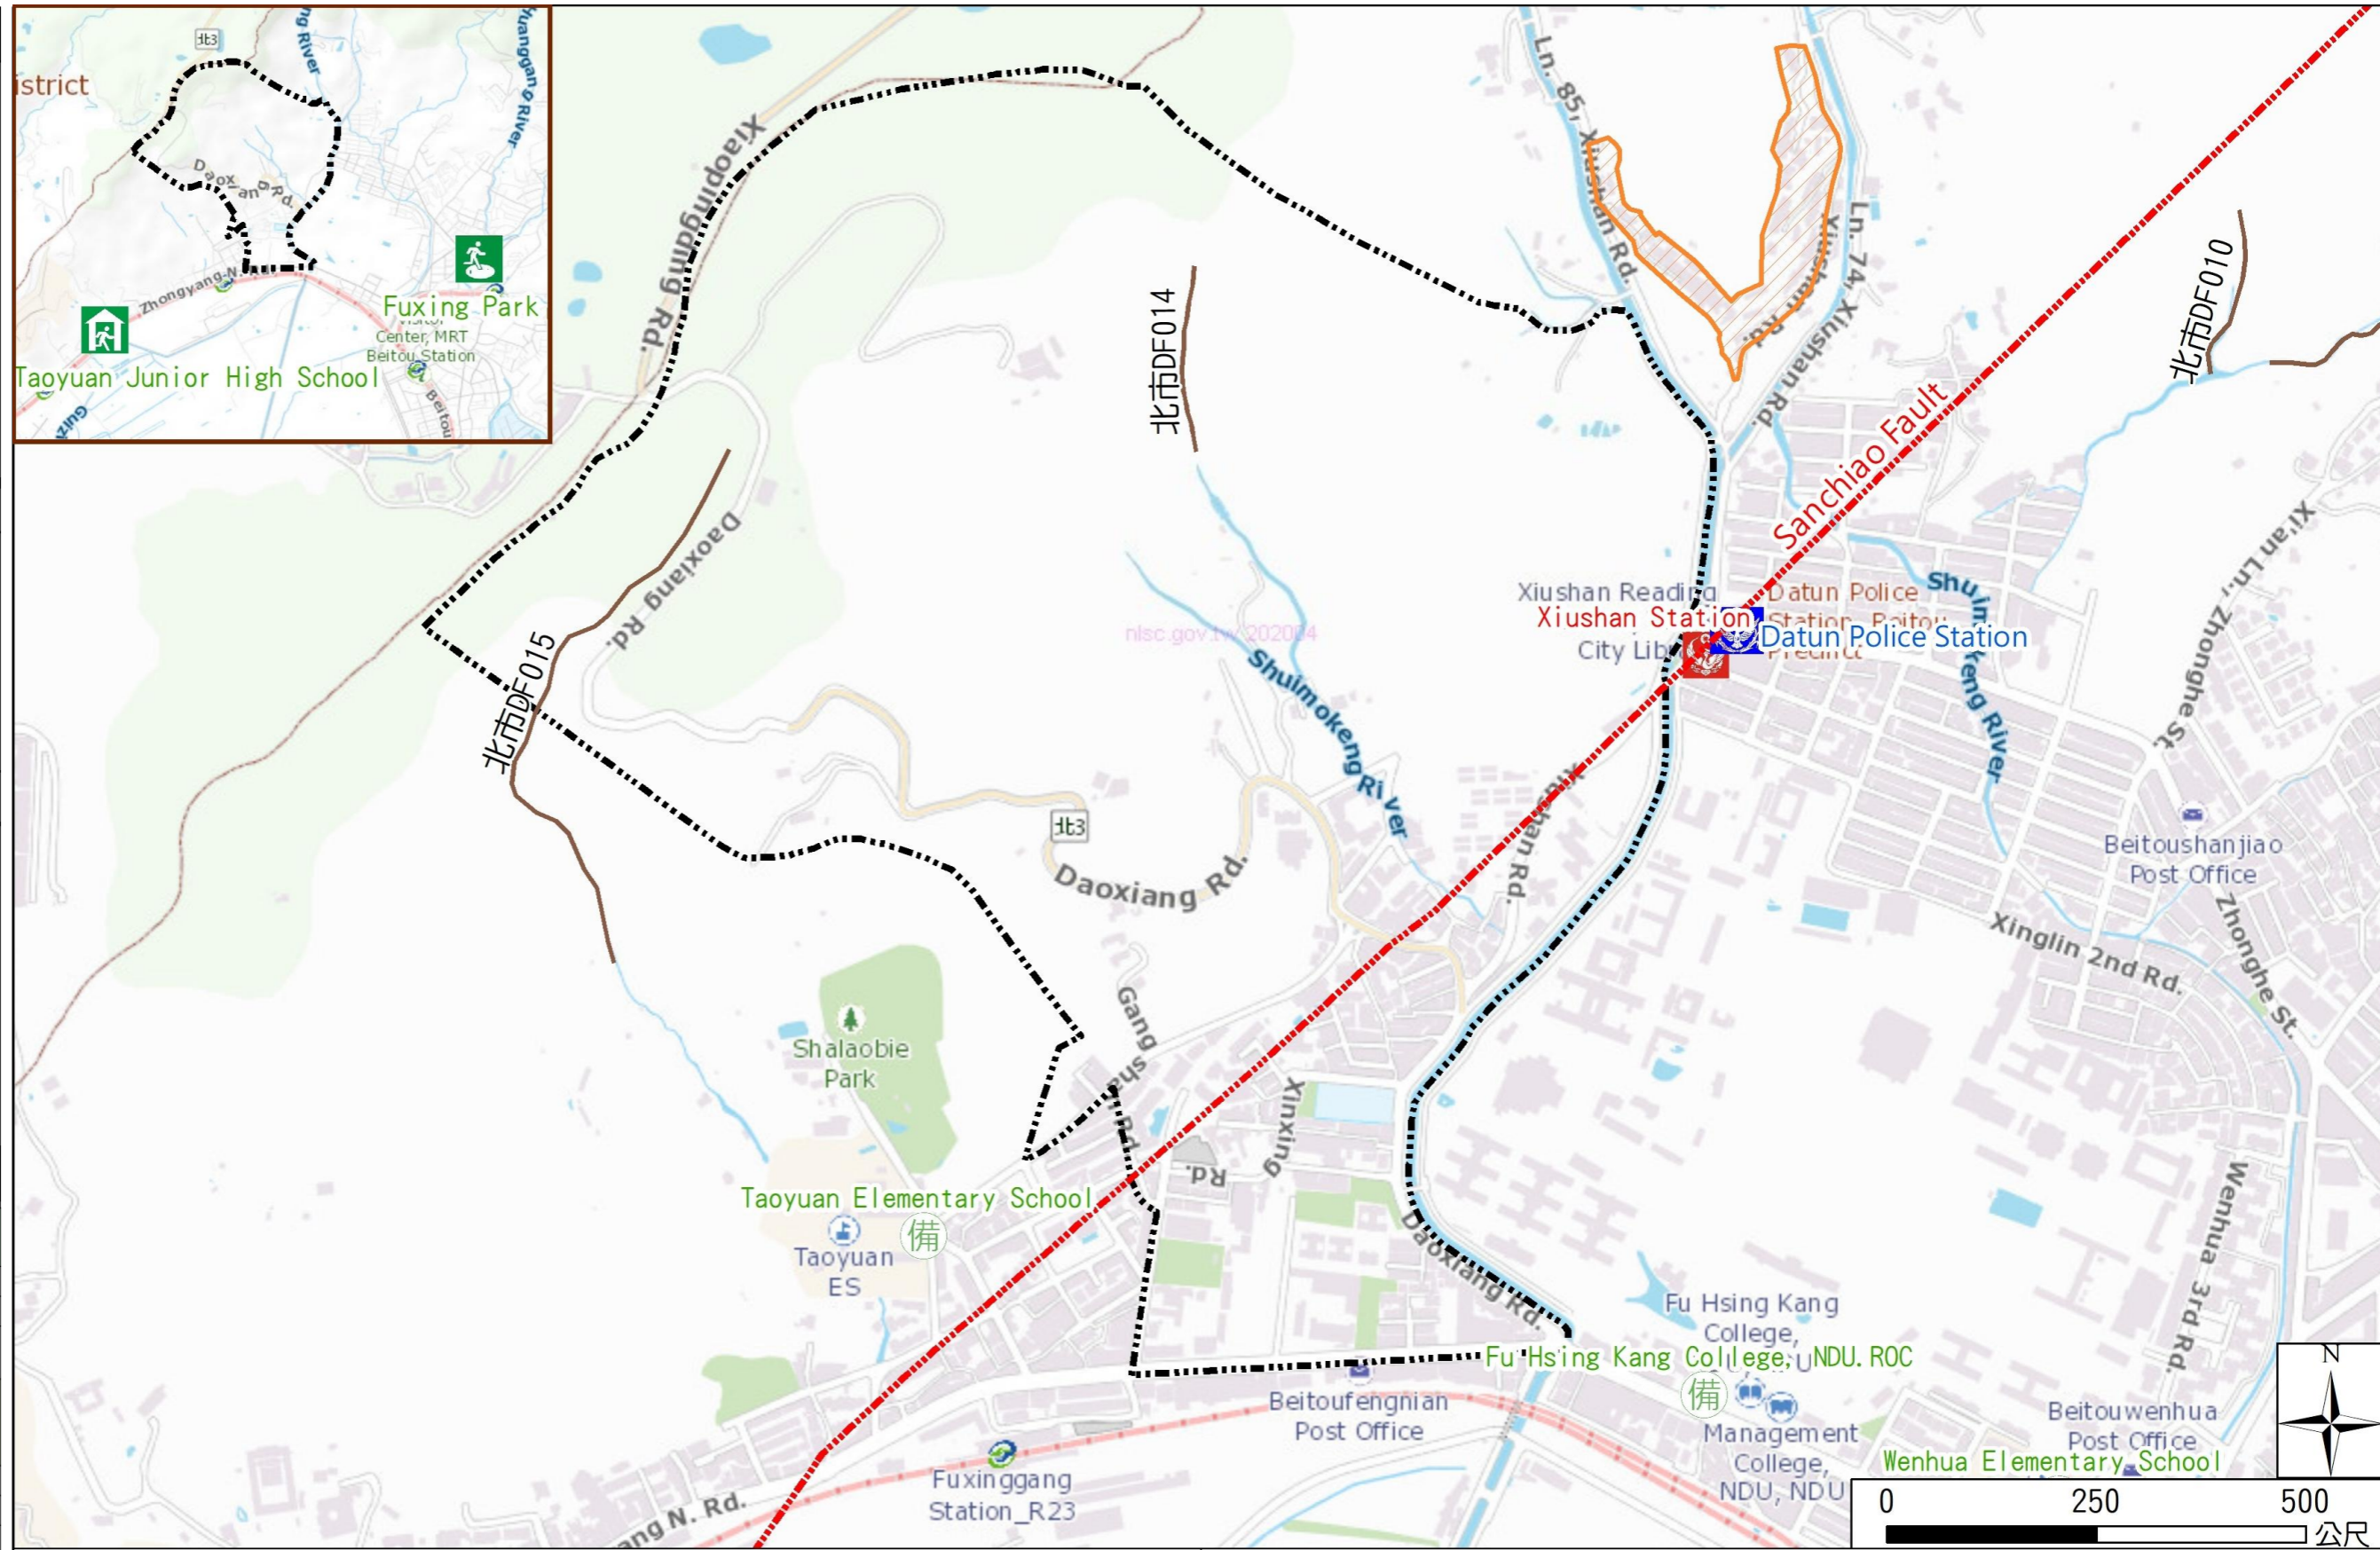

Dauxiang Vil., Beitou Dist., Taipei City Simple Evacuation Map

Disaster notification Unit

Taipei Citizen Hotline : 1999
Fire Department Tel. : 119
Police Department Tel. : 110
EOC of Beitou Dist.
Non-emergency number :
02-28912105
Emergency number :
02-66108001
Officer Mobile : 0928-965516
Note: Please call this District's
EOC to ensure that the evacuation
shelter is open

Disaster Prevention Information Website

Taipei City Disaster Prevention

Knowledge of disaster prevention

Flood: Vertical evacuation or preventive evacuation
Earthquake :

More disaster prevention knowledge :
Taipei City Disaster Prevention Guide

Evacuation Shelter

Name	Fuxing Park Applicable to earthquake situations
Address	No.200, Zhonghe St.
Capacity	3624
Contact number	02-28832130
Name	Taoyuan Junior High School (School for Priority Shelter) Applicable to flood situations
Address	No.48, Sec. 4, Zhongyang N. Rd.
Capacity	55
Contact number	02-28929633#241
Name	Taoyuan Elementary School
Address	No.45, Ln. 40, Sec. 3, Zhongyang N. Rd.
Capacity	30
Contact number	02-28941208#132
Name	Fu Hsing Kang College
Address	No.70, Sec. 2, Zhongyang N. Rd.
Capacity	584
Contact number	02-28925125

圖例	里界 Village Boundary	避難收容處所 Evacuation Shelter	防救災單位 Disaster Rescue Resources	重要地標 Landmark
	里界 Village Boundary	室內避難收容處所(優先安置學校) Indoor Evacuation Shelter (School for Priority Shelter)	警察單位 Police Department	重要地標 Landmark
	山坡地老舊聚落 Hillside Communities	室外避難收容處所(防災公園) Outdoor Evacuation Shelter (Disaster Prevention Park)	消防單位 Fire Department	
	土石流潛勢溪流 Potential Debris Flow Hazard Torrent	避難收容處所(備用) Evacuation Shelter (Backup)	急救責任醫院 Designated Hospital (Emergency Medical Treatment)	
			直升機起降場 Helicopter Pad