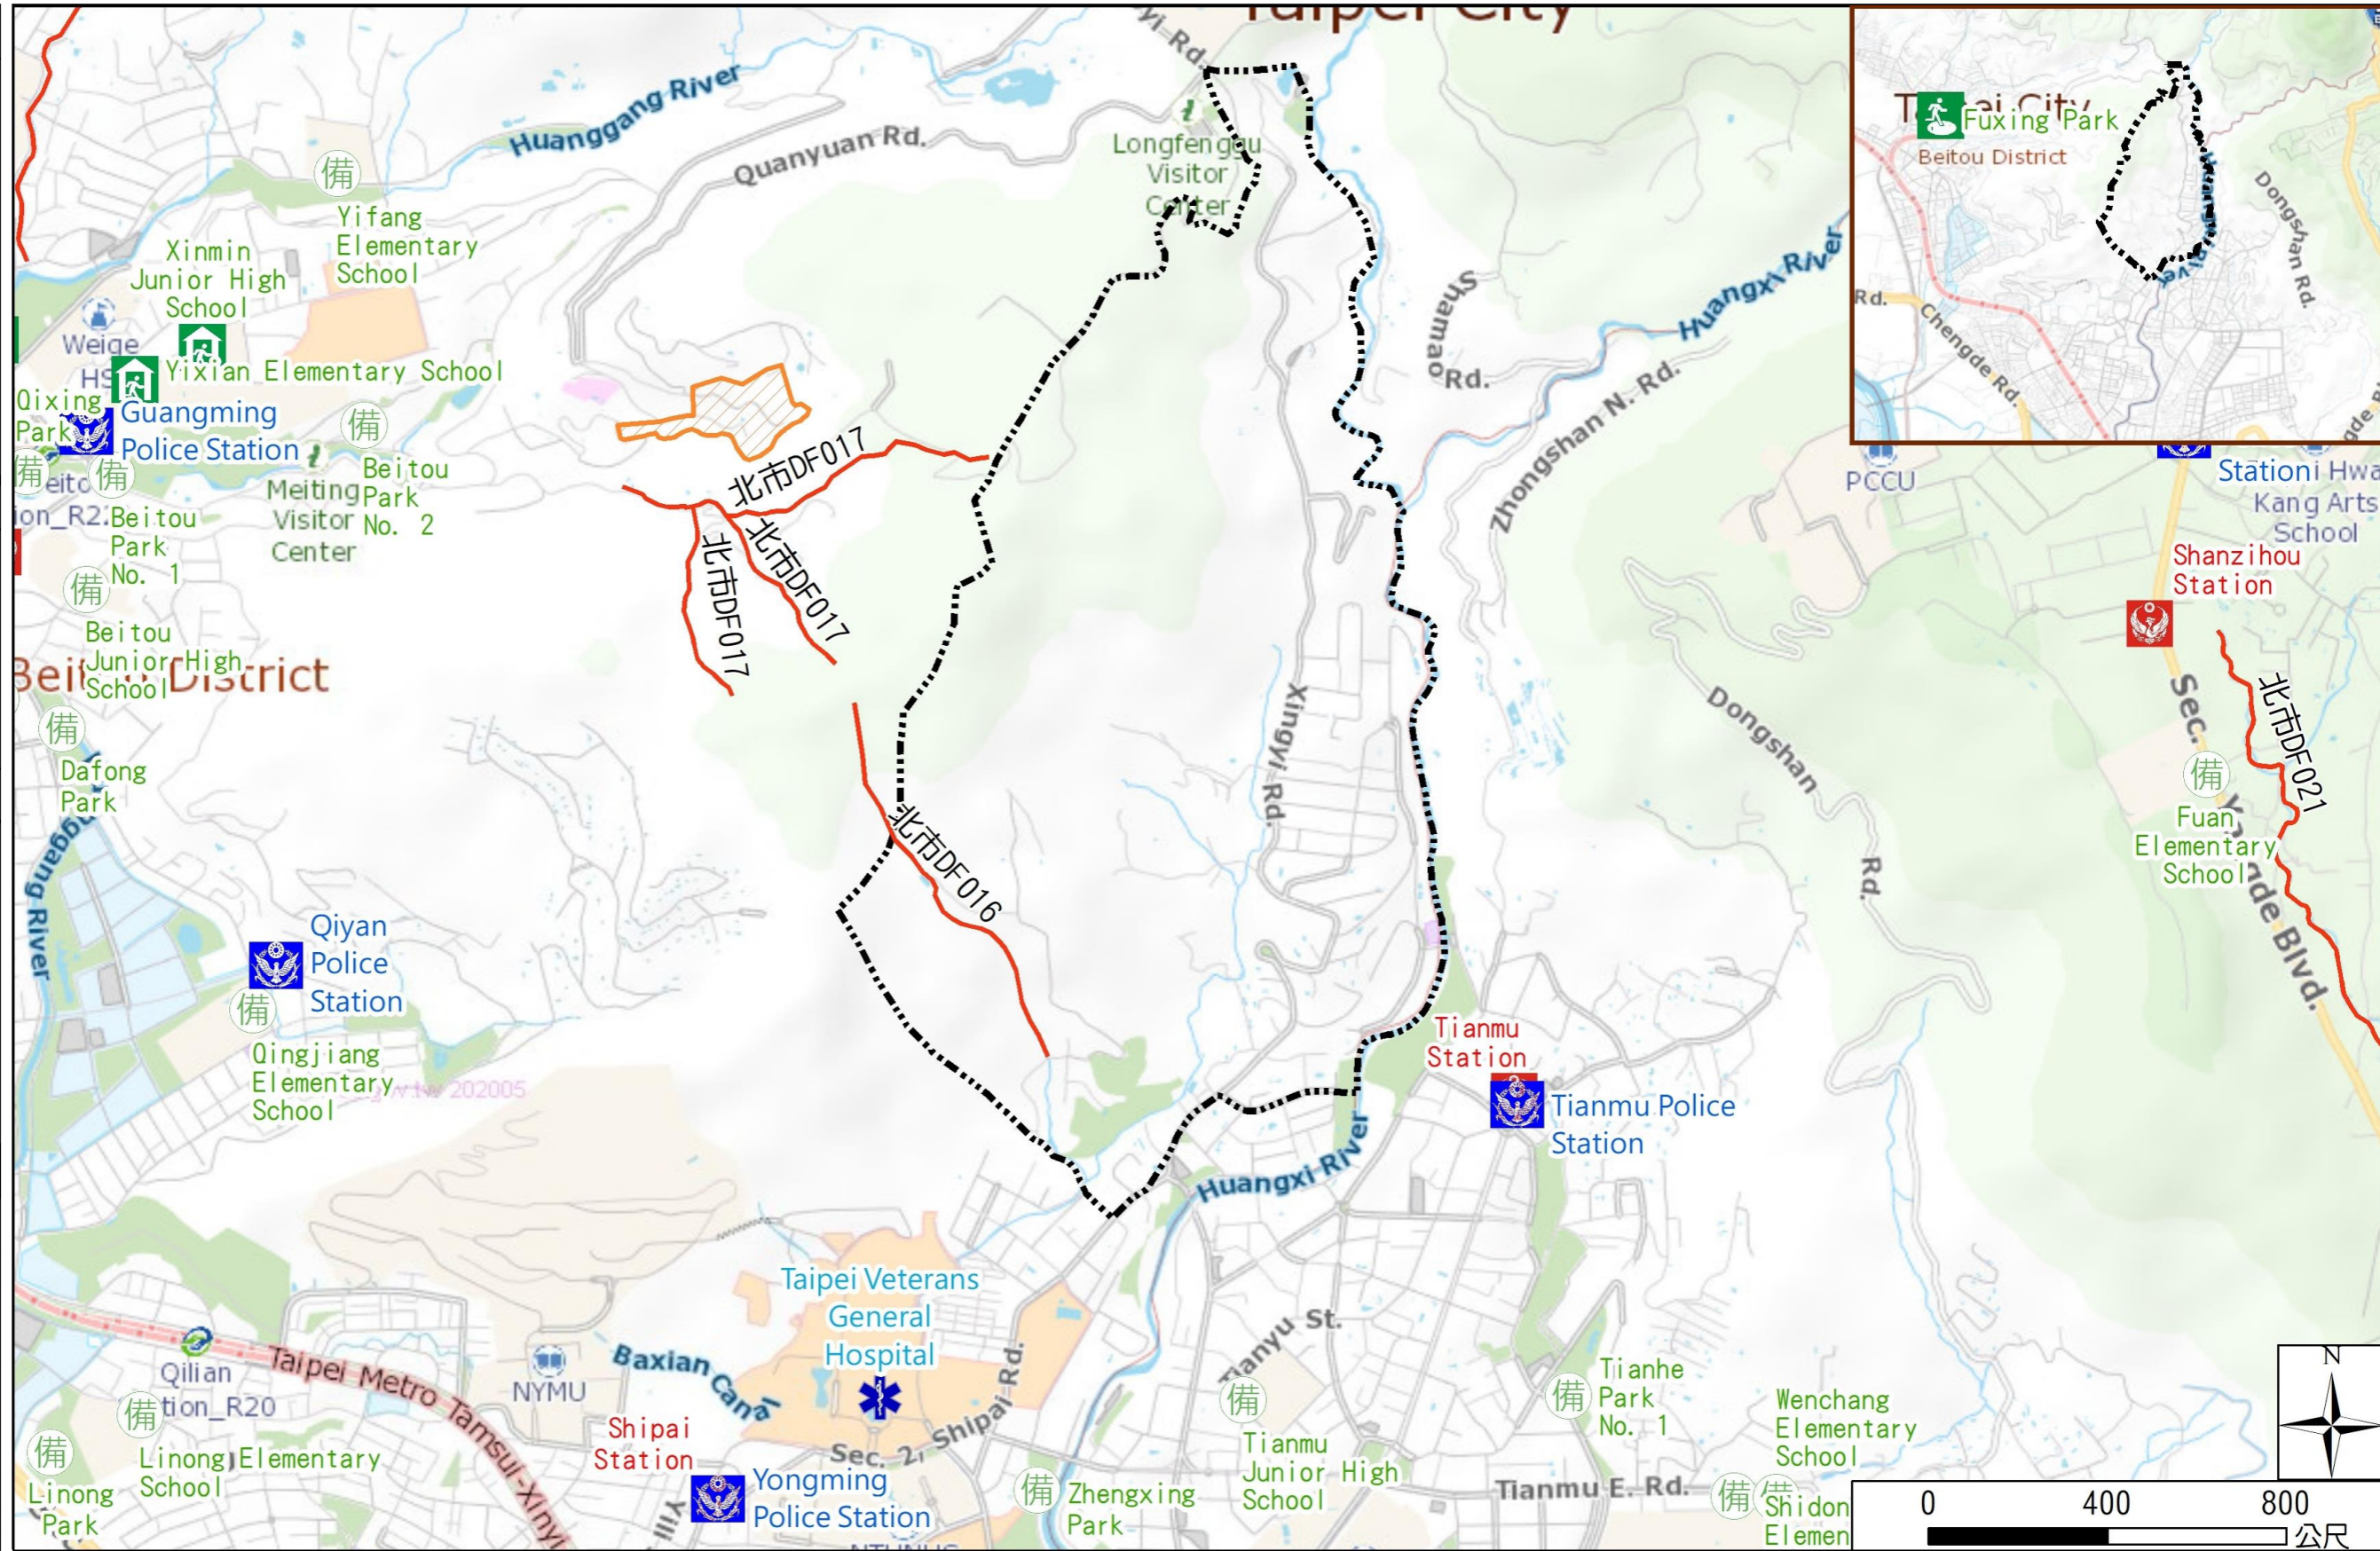

Disaster Prevention Information Website

Taipei City Disaster Prevention Information Website

Knowledge of disaster prevention

Flood: Vertical evacuation or preventive evacuation
 Earthquake :

More disaster prevention knowledge :

Taipei City Disaster Prevention Guide

Evacuation Shelter

Name	Fuxing Park Applicable to earthquake situations
Address	No.200, Zhonghe St.
Capacity	3624
Contact number	02-28832130
Name	Xinmin Junior High School (School for Priority Shelter) Applicable to earthquake situations and debris flow situations
Address	No.10, Xinmin Rd
Capacity	205
Contact number	02-28979001#500
Name	Zhengxing Park
Address	Intersection of Tianmu W. Rd. and Huang Stream
Capacity	950
Contact number	02-28832130
Name	Beitou Park No. 2
Address	Nearby No.5, Zhongshan Rd
Capacity	1083
Contact number	02-28832130

圖例	里界 Village Boundary	避難收容處所 Evacuation Shelter	防救災單位 Disaster Rescue Resources	重要地標 Landmark
	里界 Village Boundary 山坡地老舊聚落 Hillside Communities 土石流潛勢溪流 Potential Debris Flow Hazard Torrent	室內避難收容處所(優先安置學校) Indoor Evacuation Shelter (School for Priority Shelter) 室外避難收容處所(防災公園) Outdoor Evacuation Shelter (Disaster Prevention Park) 避難收容處所(備用) Evacuation Shelter (Backup)	警察單位 Police Department 消防單位 Fire Department 急救責任醫院 Designated Hospital (Emergency Medical Treatment)	直升機起降場 Helicopter Pad 重要地標 Landmark