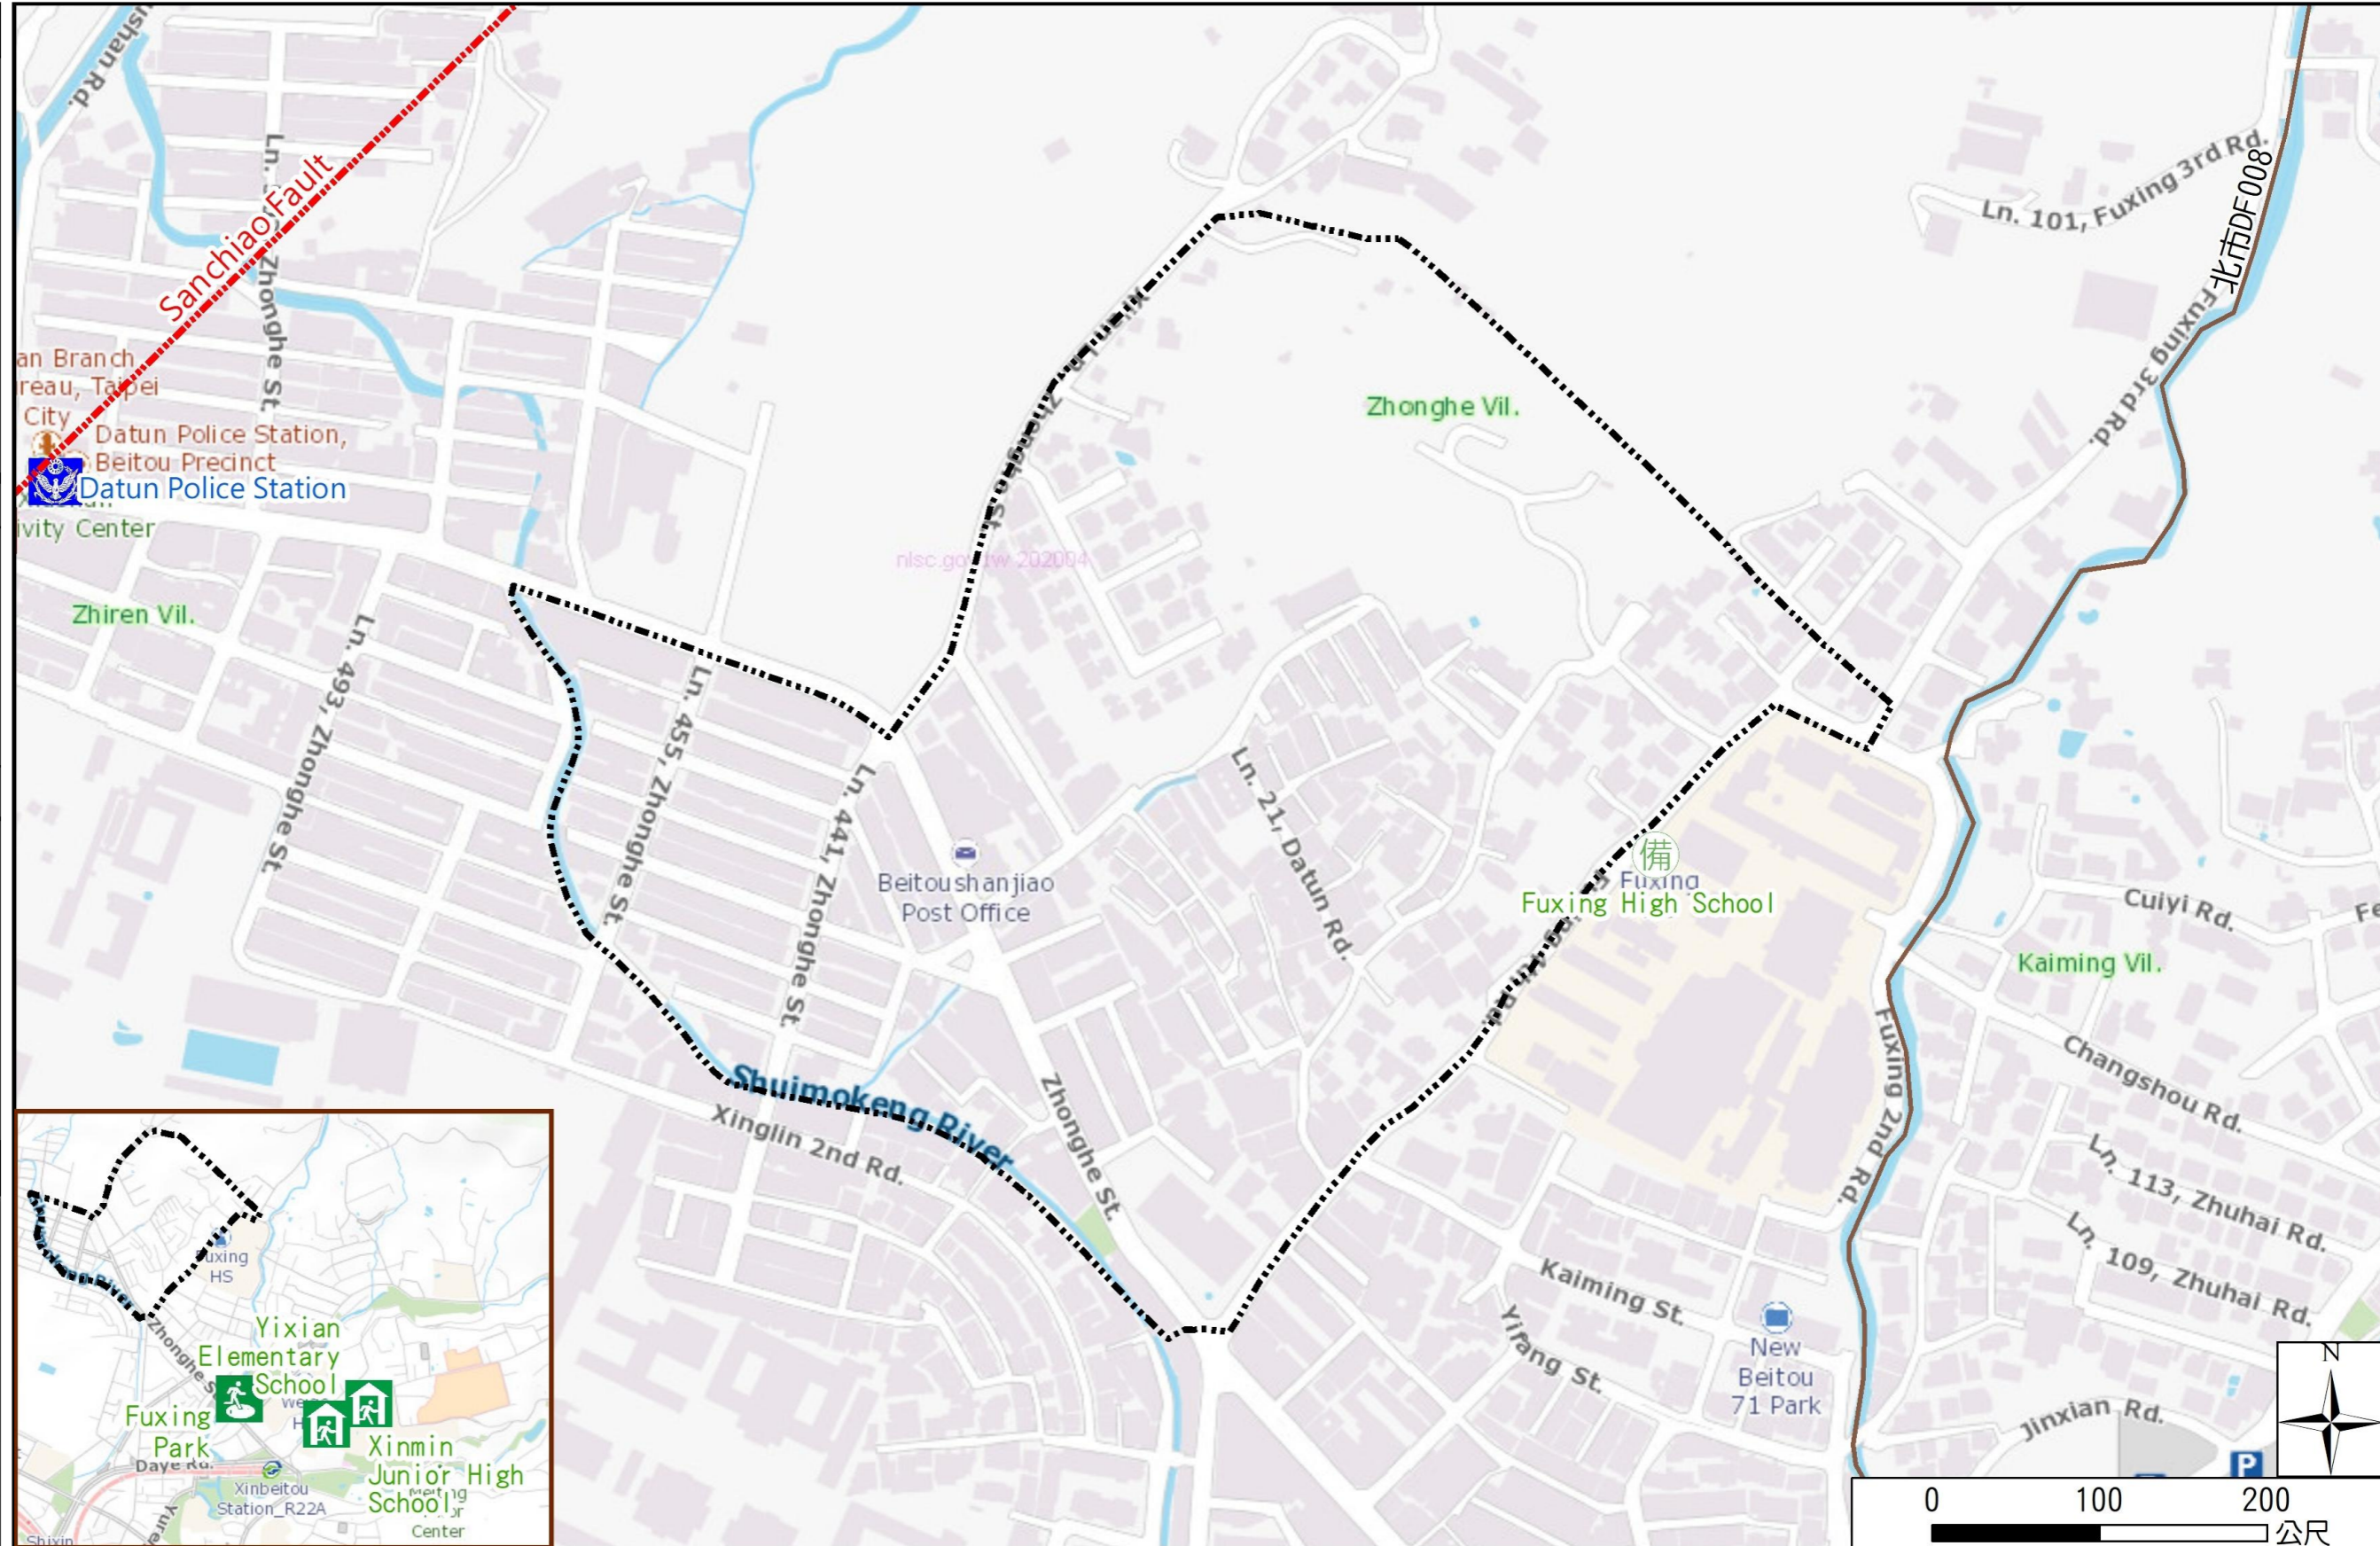

Zhonghe Vil., Beitou Dist., Taipei City Evacuation Map

Disaster notification Unit

Taipei Citizen Hotline : 1999
Fire Department Tel. : 119
Police Department Tel. : 110
EOC of Beitou Dist.
Non-emergency number :
02-28912105
Emergency number :
02-66108001~8
Officer
Mobile : 0928-965388
Note: Please call this District's
EOC to ensure that the evacuation
shelter is open

Disaster Prevention Information Website

Taipei of Disaster Prevention

Knowledge of disaster prevention

Flood: Vertical evacuation or preventive evacuation
Earthquake :

More disaster prevention knowledge :
Taipei City Disaster Prevention Guide

Evacuation Shelter

Name	Fuxing Park Applicable to earthquake situations
Address	No.200, Zhonghe St.
Capacity	3623
Contact number	02-28832130#115
Name	Yixian Elementary School Applicable to earthquake and debris flow situations
Address	No.2, Xinmin Rd.
Capacity	166
Contact number	02-28914537#132
Name	Xinmin Junior High School Applicable to earthquake and debris flow situations
Address	No.10, Xinmin Rd.
Capacity	205
Contact number	02-28979001#500
Name	Wenhua Elementary School
Address	No.1, Wenhua 3rd Rd.
Capacity	47
Contact number	02-28933828#6131

圖例	里界 Village Boundary	避難收容處所 Evacuation Shelter	防救災單位 Disaster Rescue Resources	重要地標 Landmark
	里界 Village Boundary	 室內避難收容處所(優先安置學校) Indoor Evacuation Shelter (School for Priority Shelter)	 警察單位 Police Department	 直升機起降場 Helicopter Pad
	土石流潛勢溪流 Potential Debris Flow Hazard Torrent	 室外避難收容處所(防災公園) Outdoor Evacuation Shelter (Disaster Prevention Park)	 消防單位 Fire Department	 重要地標 Landmark
		避難收容處所(備用) Evacuation Shelter (Backup)	 急救責任醫院 Designated Hospital (Emergency Medical Treatment)