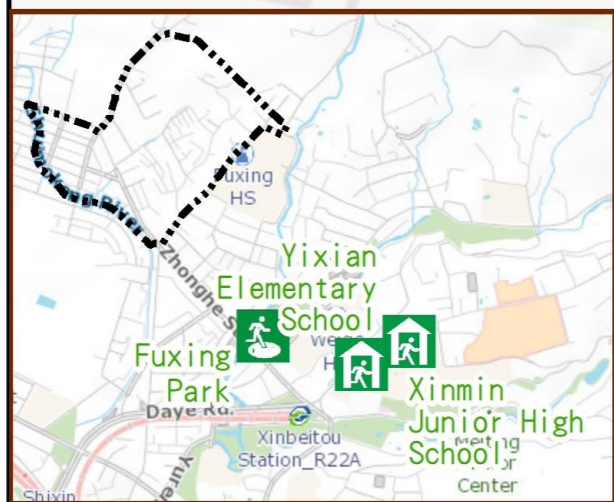

## Evacuation Shelter

Name	Fuxing Park Applicable to earthquake situations
Address	No.200, Zhonghe St.
Capacity	3623
Contact number	02-28832130#115
Name	Yixian Elementary School Applicable to earthquake and debris flow situations
Address	No.2, Xinmin Rd.
Capacity	166
Contact number	02-28914537#132
Name	Xinmin Junior High School Applicable to earthquake and debris flow situations
Address	No.10, Xinmin Rd.
Capacity	205
Contact number	02-28979001#500
Name	Wenhua Elementary School
Address	No.1, Wenhua 3rd Rd.
Capacity	47
Contact number	02-28933828#6131