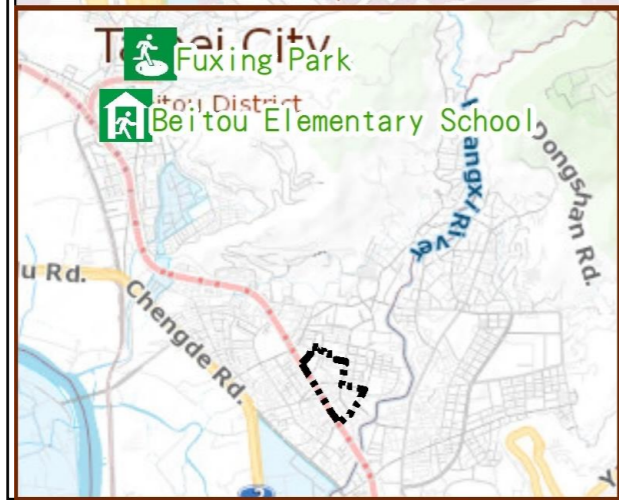

Evacuation Shelter

| Name | Fuxing Park Applicable to earthquake situations |
|----------------|---|
| Address | No.200, Zhonghe St. |
| Capacity | 3623 |
| Contact number | 02-28832130 |
| Name | Beitou Elementary School (School for Priority Shelter) Applicable to flood situations |
| Address | No.73, Sec. 1, Zhongyang N. Rd. |
| Capacity | 195 |
| Contact number | 02-28930252#131 |
| Name | Mingde Elementary School |
| Address | No.190, Mingde Rd. |
| Capacity | 190 |
| Contact number | 02-28229651#1301 |
| Name | Mingde Junior High School |
| Address | No.50, Mingde Rd. |
| Capacity | 88 |
| Contact number | 02-28232539#601 |