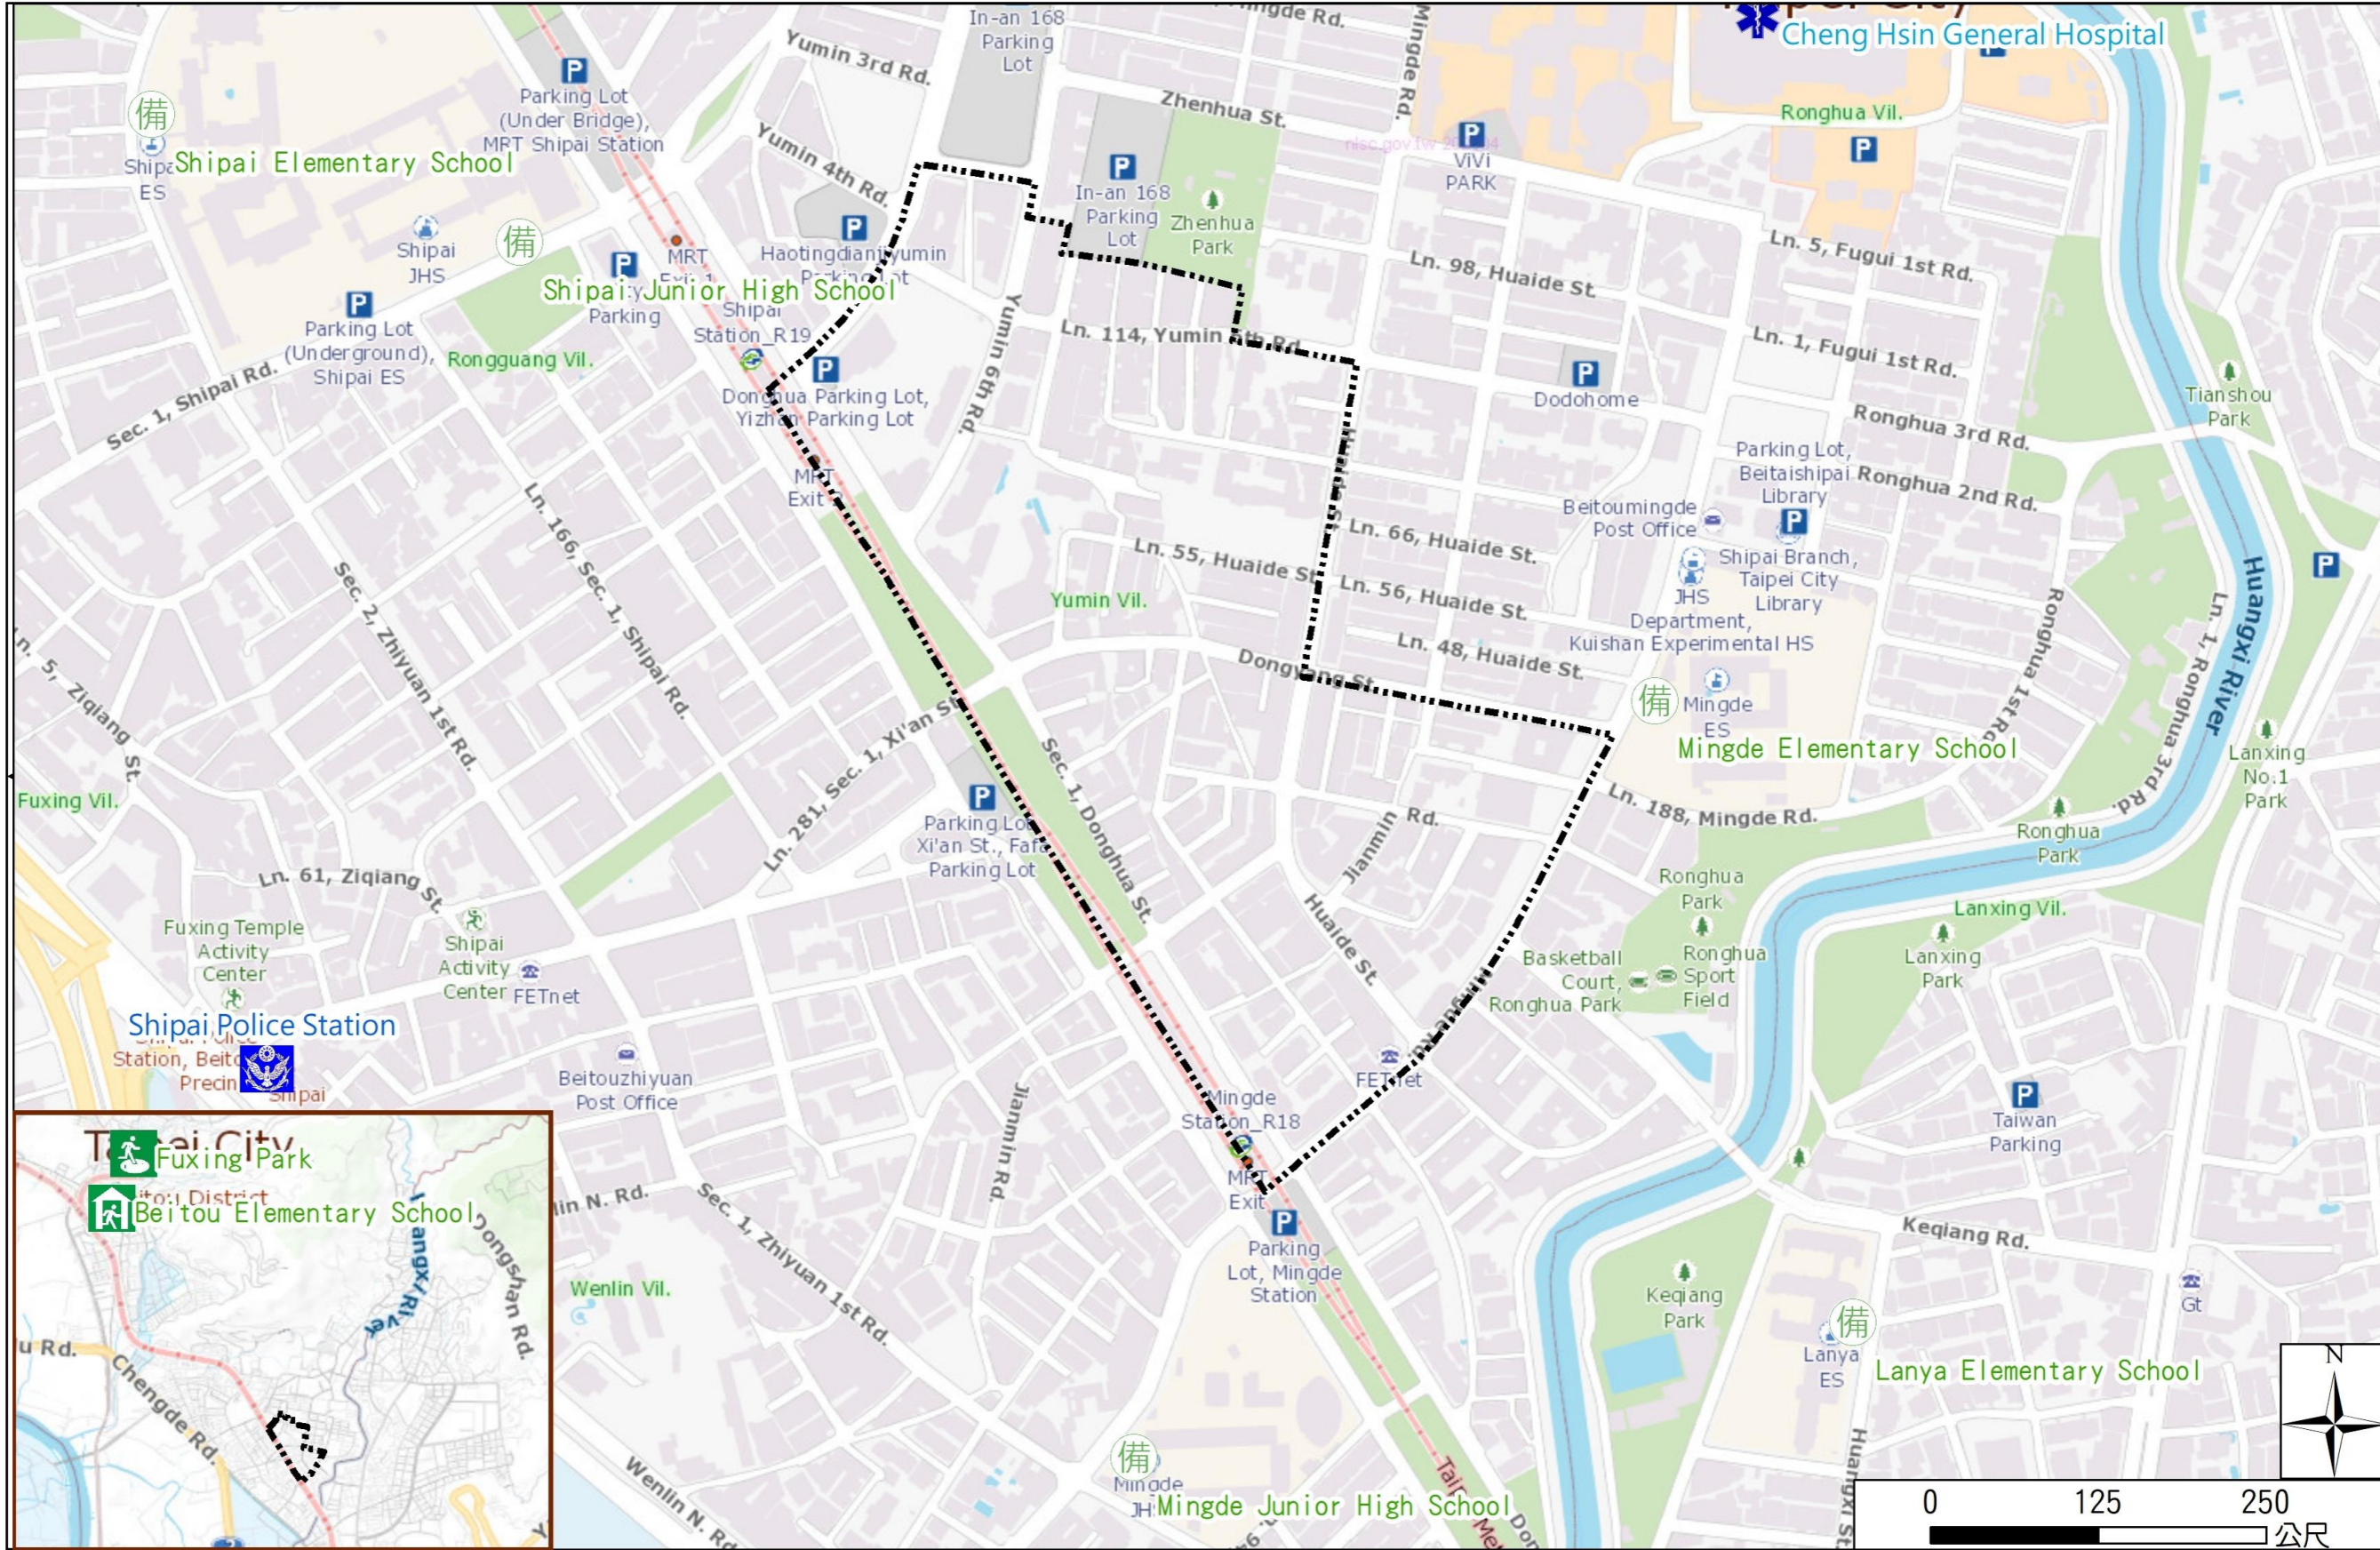

Yumin Vil., Beitou Dist., Taipei City Evacuation Map

Disaster notification Unit

Taipei Citizen Hotline : 1999
 Fire Department Tel. : 119
 Police Department Tel. : 110
 EOC of Beitou Dist.
 Non-emergency number :
 02-28912105
 Emergency number :
 02-66108001~8
 Officer Chen
 Mobile : 0928-965283
 Note: Please call this District's
 EOC to ensure that the evacuation
 shelter is open

Disaster Prevention Information Website

Taipei of Disaster Prevention

Knowledge of disaster prevention

Flood: Vertical evacuation or preventive evacuation
 Earthquake :

More disaster prevention knowledge :
 Taipei City Disaster Prevention Guide

Evacuation Shelter

| Name | Fuxing Park Applicable to earthquake situations |
|----------------|---|
| Address | No.200, Zhonghe St. |
| Capacity | 3623 |
| Contact number | 02-28832130 |
| Name | Beitou Elementary School (School for Priority Shelter) Applicable to flood situations |
| Address | No.73, Sec. 1, Zhongyang N. Rd. |
| Capacity | 195 |
| Contact number | 02-28930252#131 |
| Name | Mingde Elementary School |
| Address | No.190, Mingde Rd. |
| Capacity | 190 |
| Contact number | 02-28229651#1301 |
| Name | Mingde Junior High School |
| Address | No.50, Mingde Rd. |
| Capacity | 88 |
| Contact number | 02-28232539#601 |