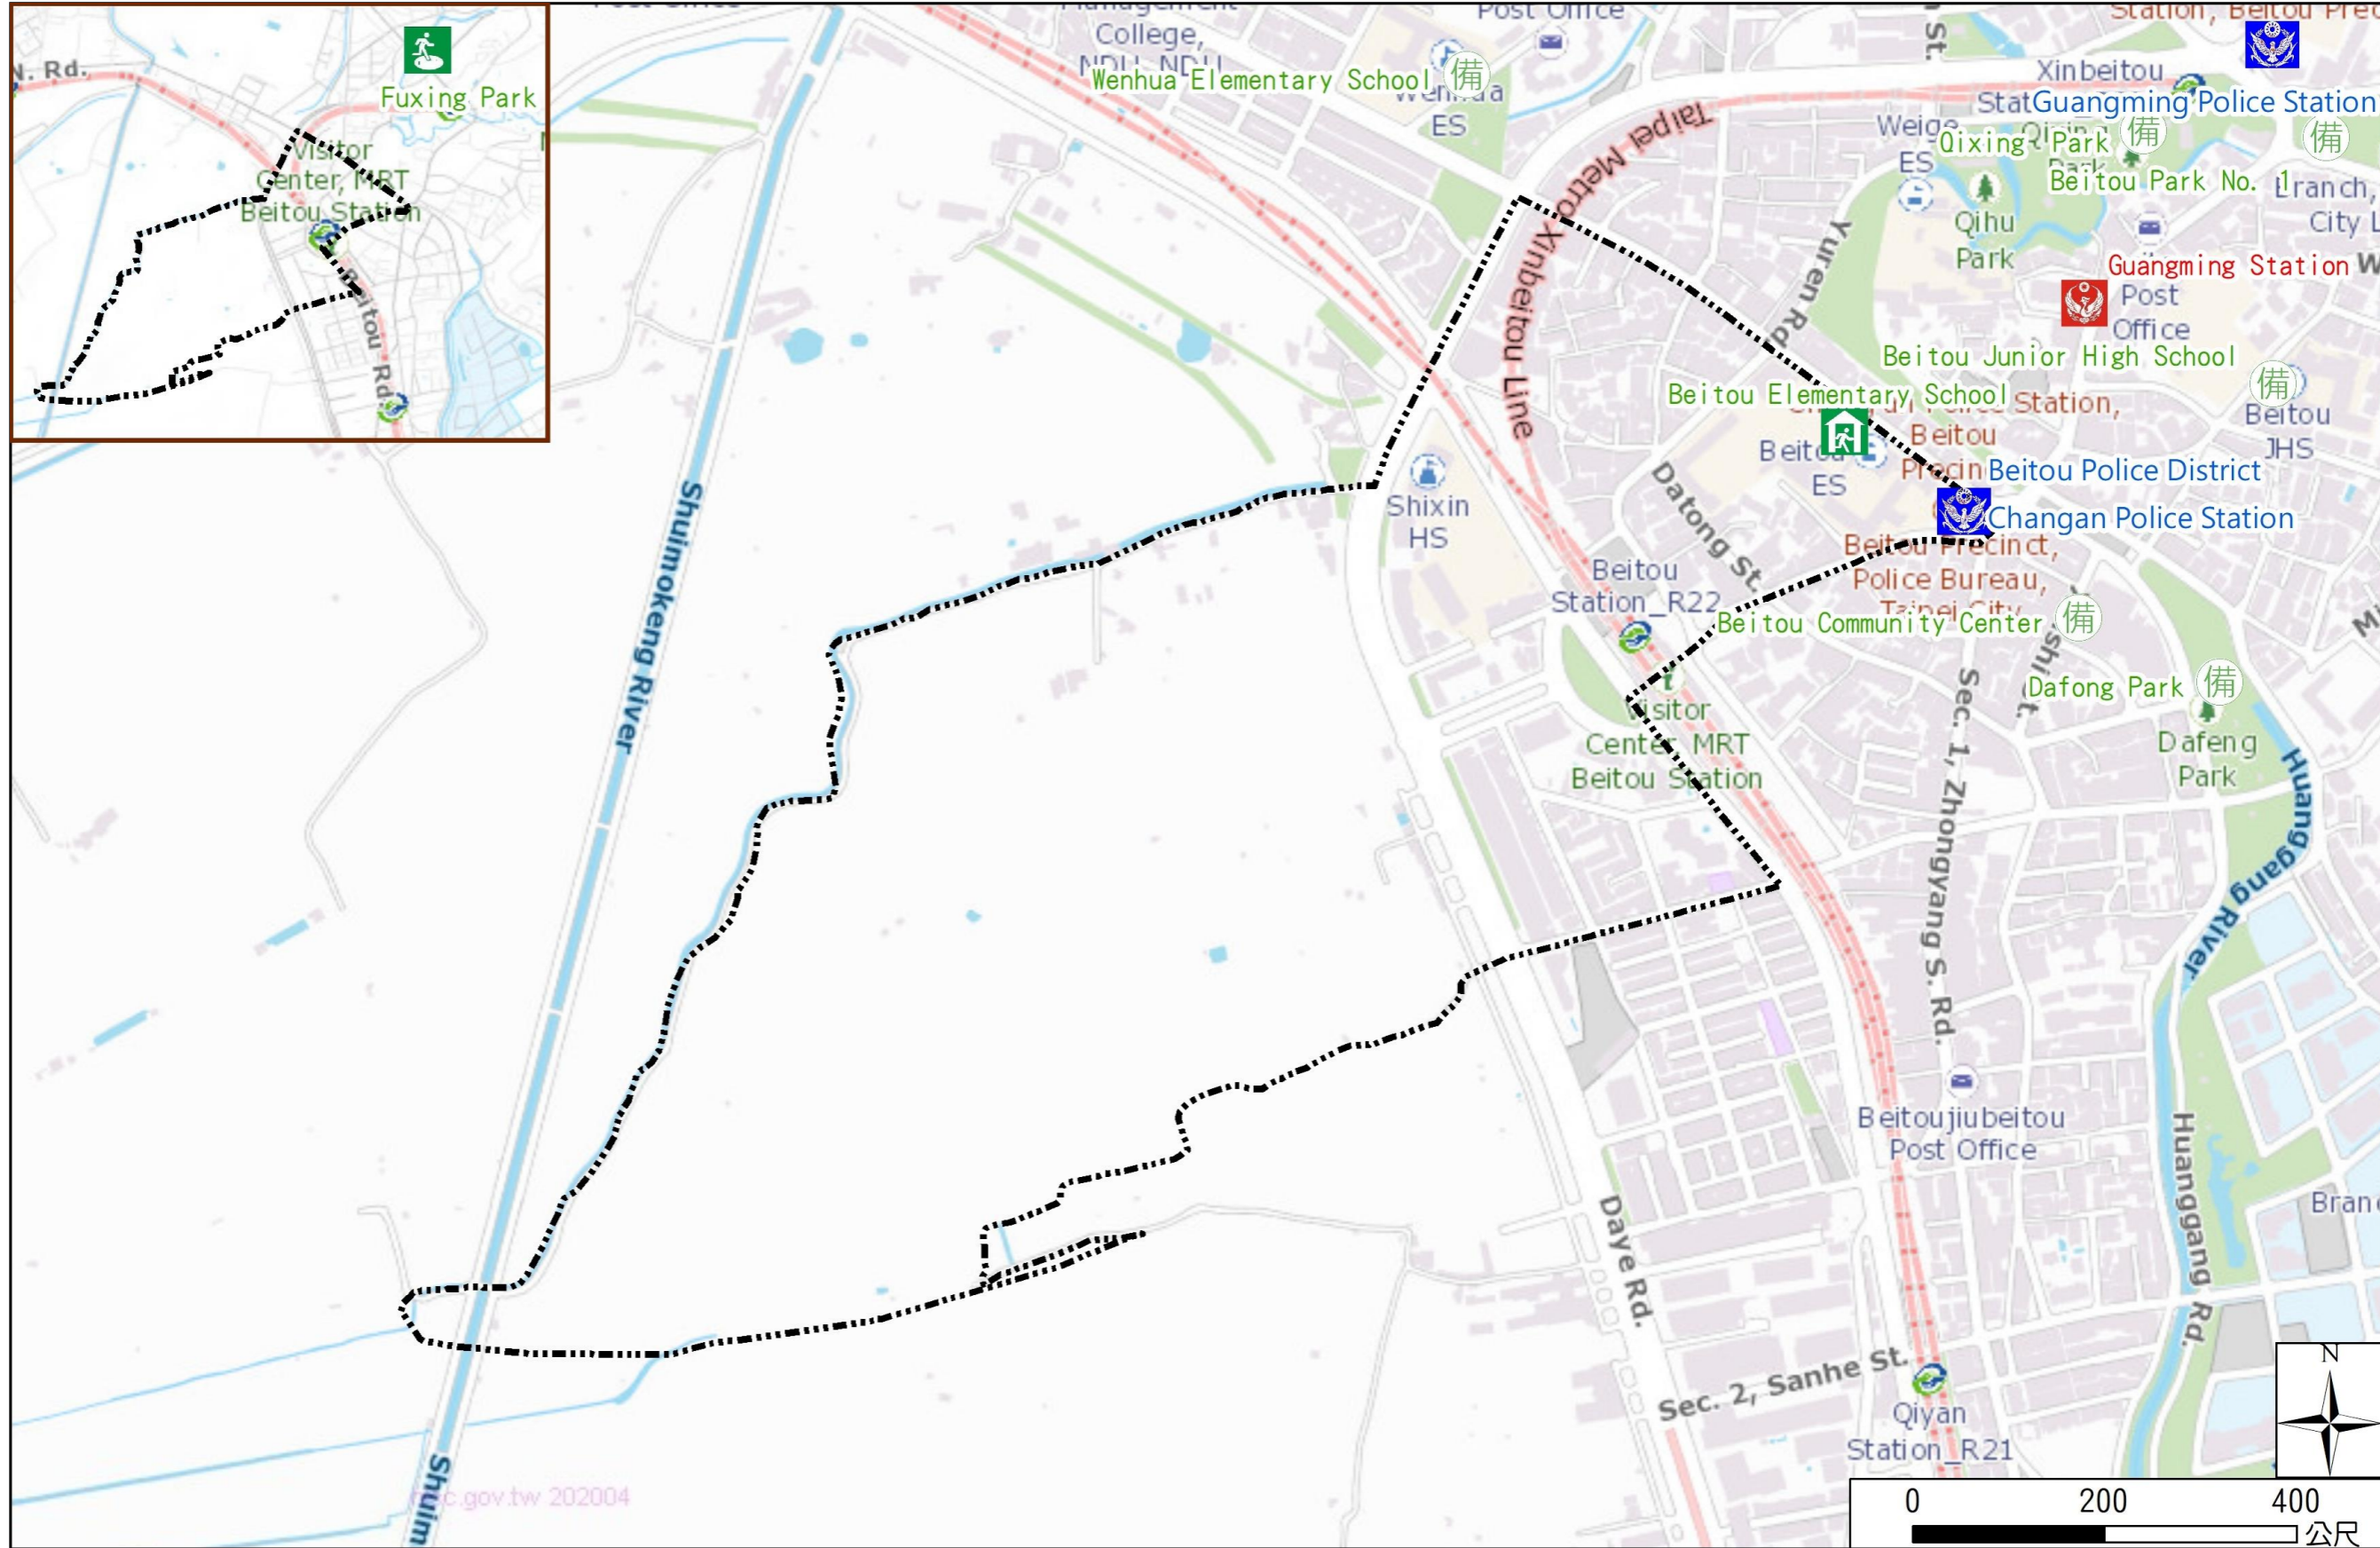

Datong Vil., Beitou Dist., Taipei City Evacuation Map

Disaster notification Unit

Taipei Citizen Hotline : 1999
Fire Department Tel. : 119
Police Department Tel. : 110
EOC of Beitou Dist.
Non-emergency number :
02-28912105
Emergency number :
02-66108001~8
Officer Mobile
: 0928-965371
Note: Please call this District's
EOC to ensure that the evacuation
shelter is open

Disaster Prevention
Information Website

Taipei of Disaster Prevention
<https://eoc.gov.taipei/Default.aspx>

Knowledge of disaster prevention

Flood: Vertical evacuation or preventive evacuation
Earthquake :

More disaster prevention knowledge :

Taipei City Disaster Prevention Guide

Evacuation Shelter

Name	Fuxing Park Applicable to earthquake situations
Address	No.200, Zhonghe St.
Capacity	3624
Contact number	02-28832130
Name	Beitou Elementary School (School for Priority Shelter) Applicable to flood situations
Address	No.73, Sec. 1, Zhongyang N. Rd
Capacity	195
Contact number	02-28912052#131
Name	Beitou Community Center
Address	6F., No.30, Xinshi St.
Capacity	90
Contact number	02-28912105#221
Name	Beitou Junior High School
Address	No.62, Wenquan Rd.
Capacity	30
Contact number	02-28912091#400

圖例

里界 Village Boundary

避難收容處所 Evacuation Shelter

- 室內避難收容處所(優先安置學校)
  Indoor Evacuation Shelter (School for Priority Shelter)
- 室外避難收容處所(防災公園)
  Outdoor Evacuation Shelter (Disaster Prevention Park)
- 避難收容處所(備用)
  Evacuation Shelter (Backup)

防救災單位 Disaster Rescue Resources

- 警察單位
  Police Department
- 消防單位
  Fire Department
- 急救責任醫院
  Designated Hospital (Emergency Medical Treatment)
- 直升機起降場
  Helicopter Pad

重要地標 Landmark

Made by the Beitou District Office,
Taipei City in January 2025