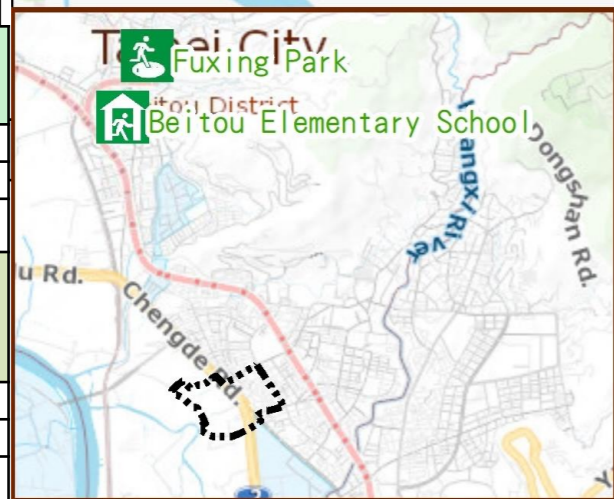

Name	Fuxing Park Applicable to earthquake situations
Address	No.200, Zhonghe St.
Capacity	3623
Contact number	02-28832130
Name	Mingde Junior High School (School for Priority Shelter) Applicable to flood situations
Address	No.50, Mingde Rd
Capacity	88
Contact number	02-28232539#601