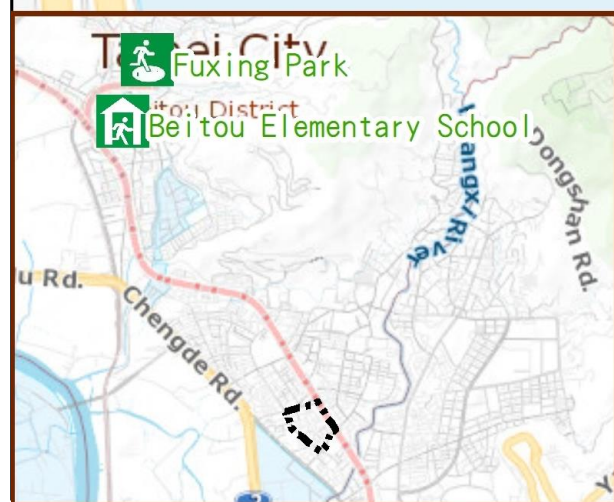

## Evacuation Shelter

Name	Fuxing Park Applicable to earthquake situations
Address	No.200, Zhonghe St.
Capacity	3624
Contact number	02-2883-2130#115
Name	Beitou Elementary School (School for Priority Shelter) Applicable to flood situations
Address	No.73, Sec. 1, Zhongyang N. Rd.
Capacity	195
Contact number	02-2893-0252#131
Name	Wenlin Elementary School
Address	No.155, Wenlin N. Rd.
Capacity	300
Contact number	02-2823-4212#400
Name	Mingde Junior High School
Address	No.50, Mingde Rd.
Capacity	88
Contact number	02-2823-2539#601