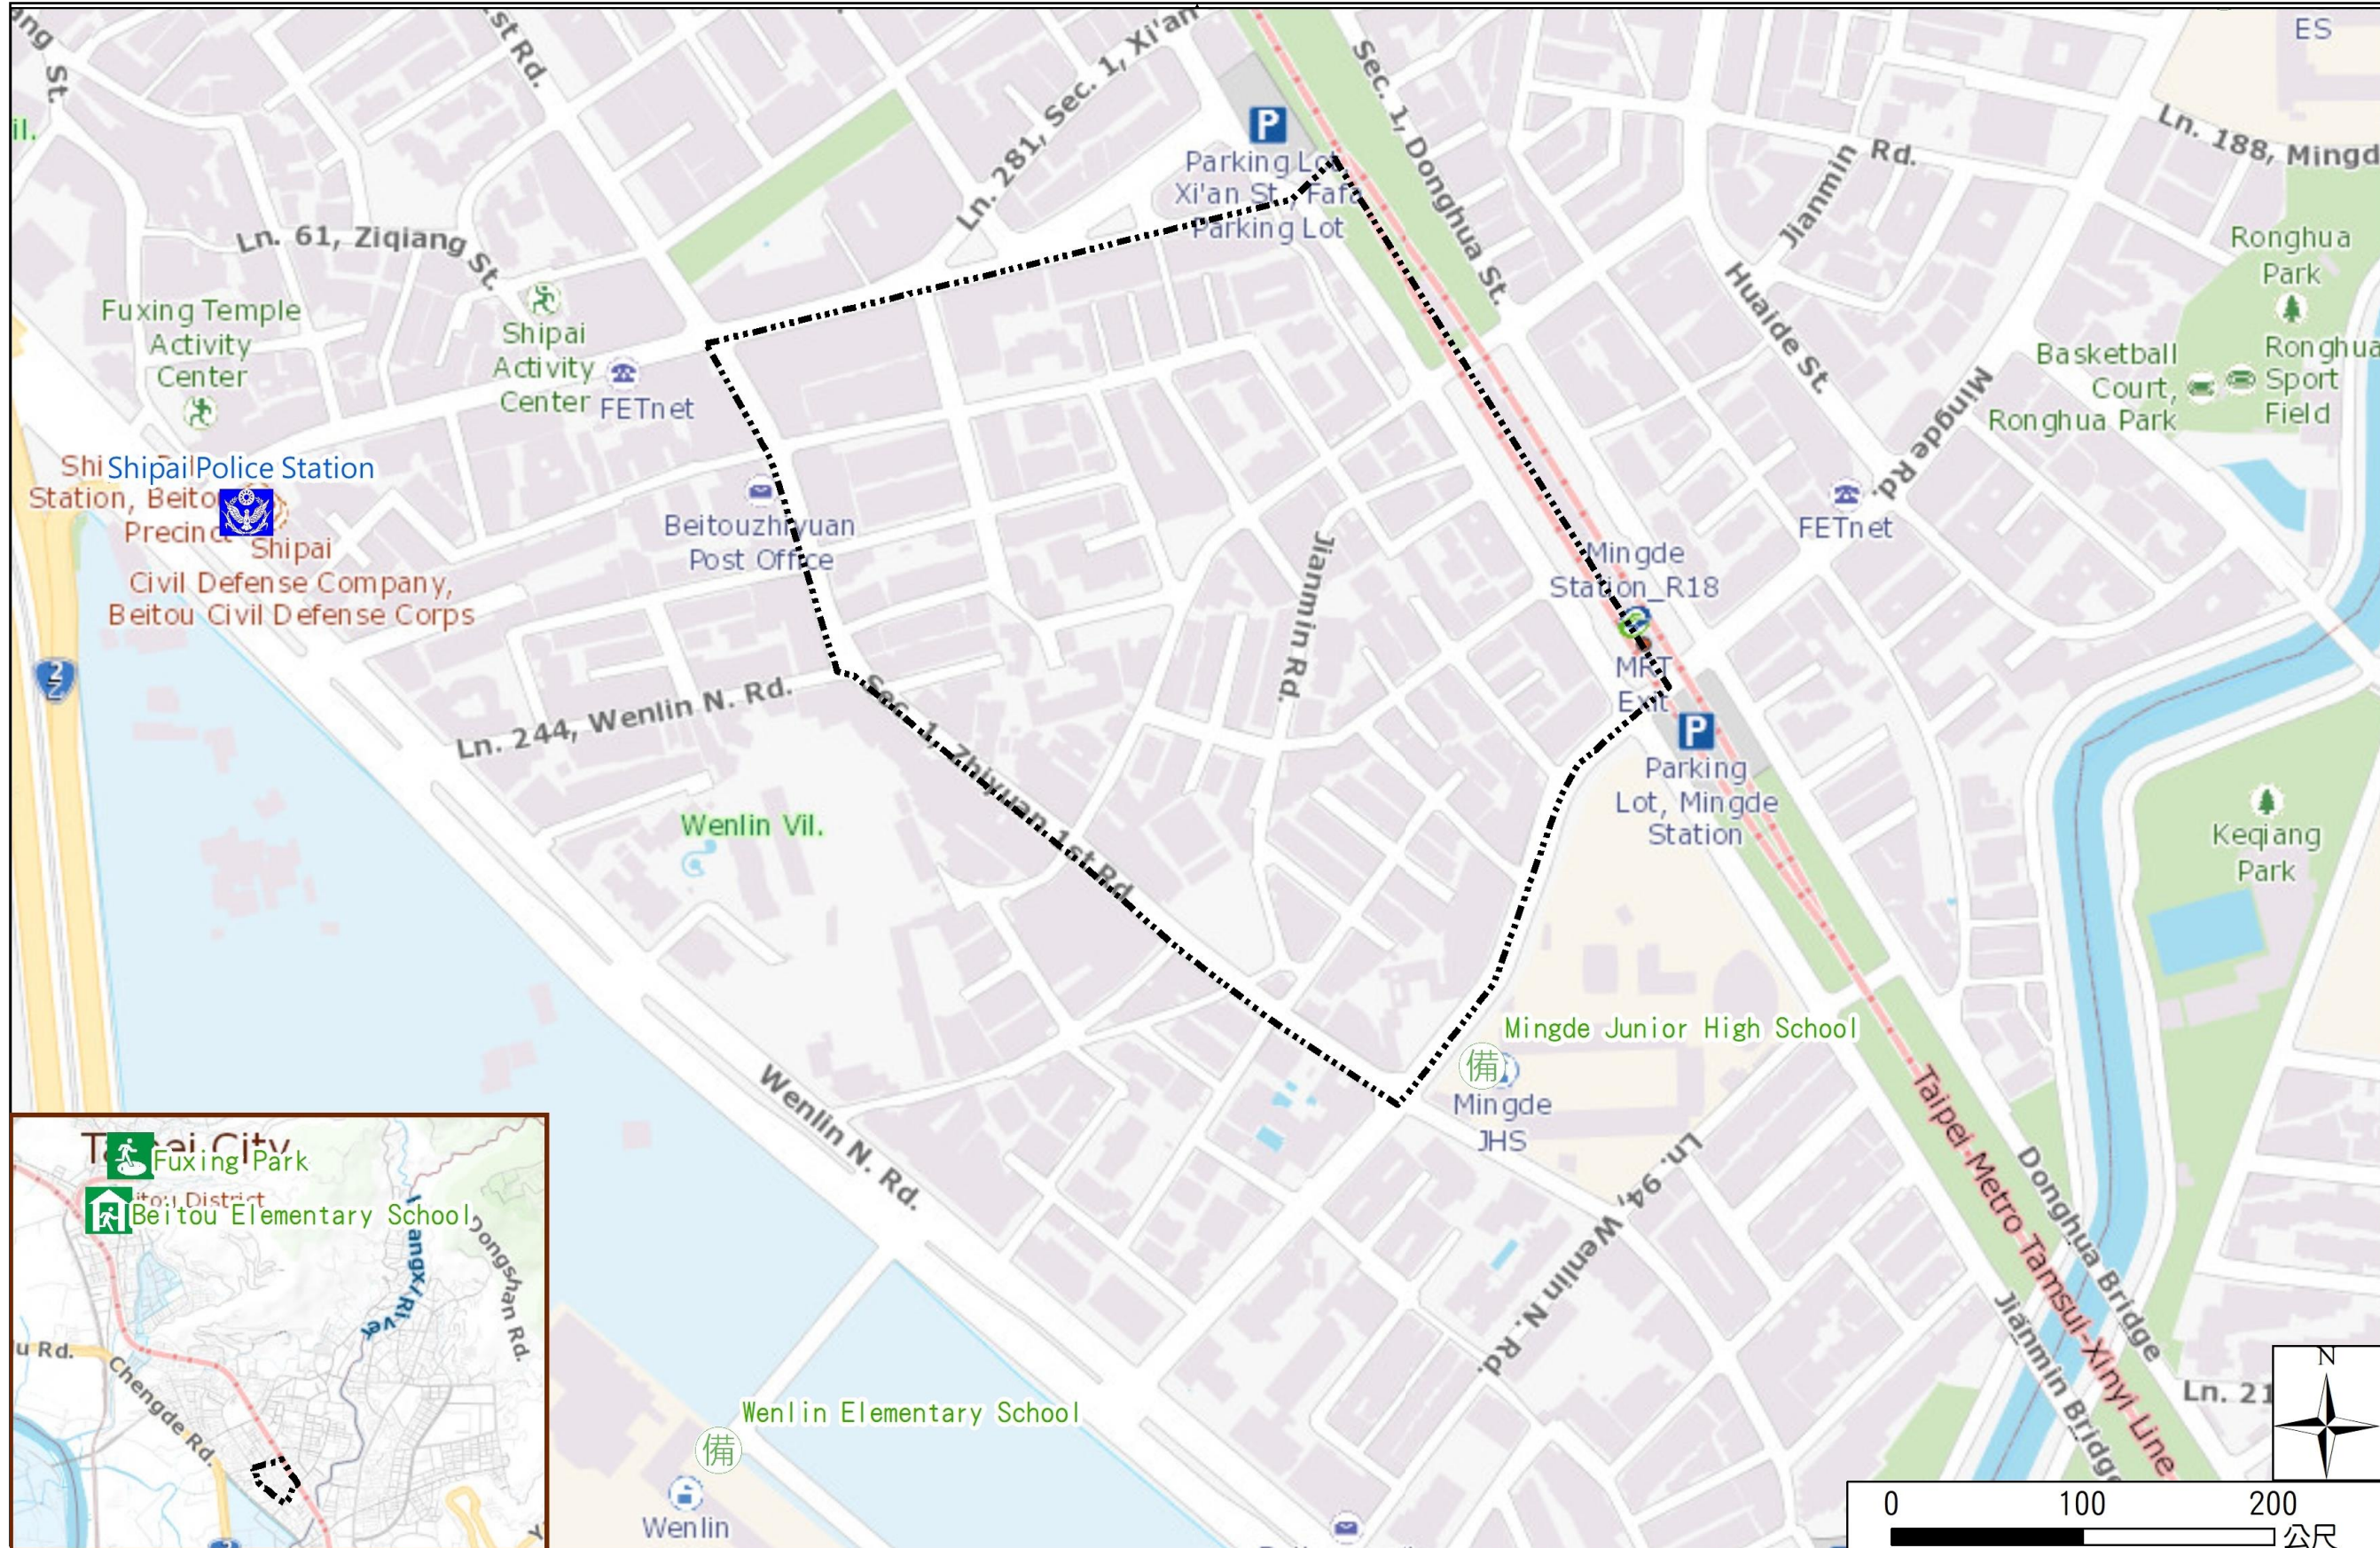

Shipai Vil., Beitou Dist., Taipei City Evacuation Map

Disaster notification Unit

Taipei Citizen Hotline : 1999
Fire Department Tel. : 119
Police Department Tel. : 110
EOC of Beitou Dist.
Non-emergency number :
02-28912105
Emergency number :
02-66108001~8
Officer
Mobile : 0923-930210
Note: Please call this District's
EOC to ensure that the evacuation
shelter is open

Disaster Prevention Information Website

Taipei of Disaster Prevention

Knowledge of disaster prevention

Flood: Vertical evacuation or preventive evacuation
Earthquake :

More disaster prevention knowledge :

Taipei City Disaster Prevention Guide

Evacuation Shelter

Name	Fuxing Park Applicable to earthquake situations
Address	No.200, Zhonghe St.
Capacity	3624
Contact number	02-2883-2130#115
Name	Beitou Elementary School (School for Priority Shelter) Applicable to flood situations
Address	No.73, Sec. 1, Zhongyang N. Rd.
Capacity	195
Contact number	02-2893-0252#131
Name	Wenlin Elementary School
Address	No.155, Wenlin N. Rd.
Capacity	300
Contact number	02-2823-4212#400
Name	Mingde Junior High School
Address	No.50, Mingde Rd.
Capacity	88
Contact number	02-2823-2539#601

圖例

里界 Village Boundary

里界
Village Boundary

避難收容處所 Evacuation Shelter

- 室內避難收容處所(優先安置學校)
  Indoor Evacuation Shelter (School for Priority Shelter)
- 室外避難收容處所(防災公園)
  Outdoor Evacuation Shelter (Disaster Prevention Park)
- 避難收容處所(備用)
  Evacuation Shelter (Backup)

防救災單位 Disaster Rescue Resources

- 警察單位
  Police Department
- 消防單位
  Fire Department
- 急救責任醫院
  Designated Hospital (Emergency Medical Treatment)
- 直升機起降場
  Helicopter Pad

重要地標 Landmark

重要地標
Landmark