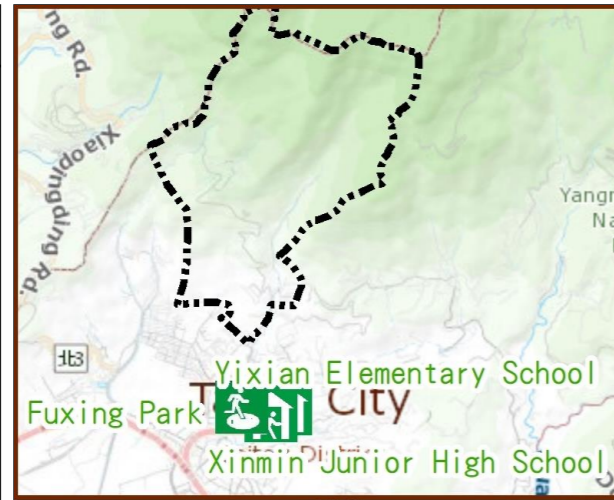

Datun Vil., Beitou Dist., Taipei City Evacuation Map

Disaster notification Unit

Taipei Citizen Hotline : 1999
Fire Department Tel. : 119
Police Department Tel. : 110
EOC of Beitou Dist.
Non-emergency number :
02-28912105
Emergency number :
02-66108001~8
Officer
Mobilel : 0928-965558
Note: Please call this District's
EOC to ensure that the evacuation
shelter is open

Disaster Prevention Information Website

Taipei of Disaster Prevention

Knowledge of disaster prevention

Flood: Vertical evacuation or preventive evacuation
Earthquake :

More disaster prevention knowledge :
Taipei City Disaster Prevention Guide

Evacuation Shelter

Name	Fuxing Park Applicable to earthquake situations
Address	No.200, Zhonghe St.
Capacity	3624
Contact number	02-28832130
Name	Xinmin Junior High School (School for Priority Shelter) Applicable to earthquake situations and debris flow situations
Address	No.10, Xinmin Rd
Capacity	205
Contact number	02-28979001#500
Name	Yixian Elementary School (School for Priority Shelter) Applicable to earthquake situations and debris flow situations
Address	No.2, Xinmin Rd.
Capacity	166
Contact number	02-28914537#132
Name	Datun Elementary School
Address	No.312, Fuxing 3rd Rd.
Capacity	30
Contact number	02-28914353#13

圖例

里界 Village Boundary	避難收容處所 Evacuation Shelter	防救災單位 Disaster Rescue Resources	重要地標 Landmark
里界 Village Boundary 山坡地老舊聚落 Hillside Communities 土石流潛勢溪流 Potential Debris Flow Hazard Torrent	室內避難收容處所(優先安置學校) Indoor Evacuation Shelter (School for Priority Shelter) 室外避難收容處所(防災公園) Outdoor Evacuation Shelter (Disaster Prevention Park) 避難收容處所(備用) Evacuation Shelter (Backup)	警察單位 Police Department 消防單位 Fire Department 急救責任醫院 Designated Hospital (Emergency Medical Treatment) 直升機起降場 Helicopter Pad	重要地標 Landmark