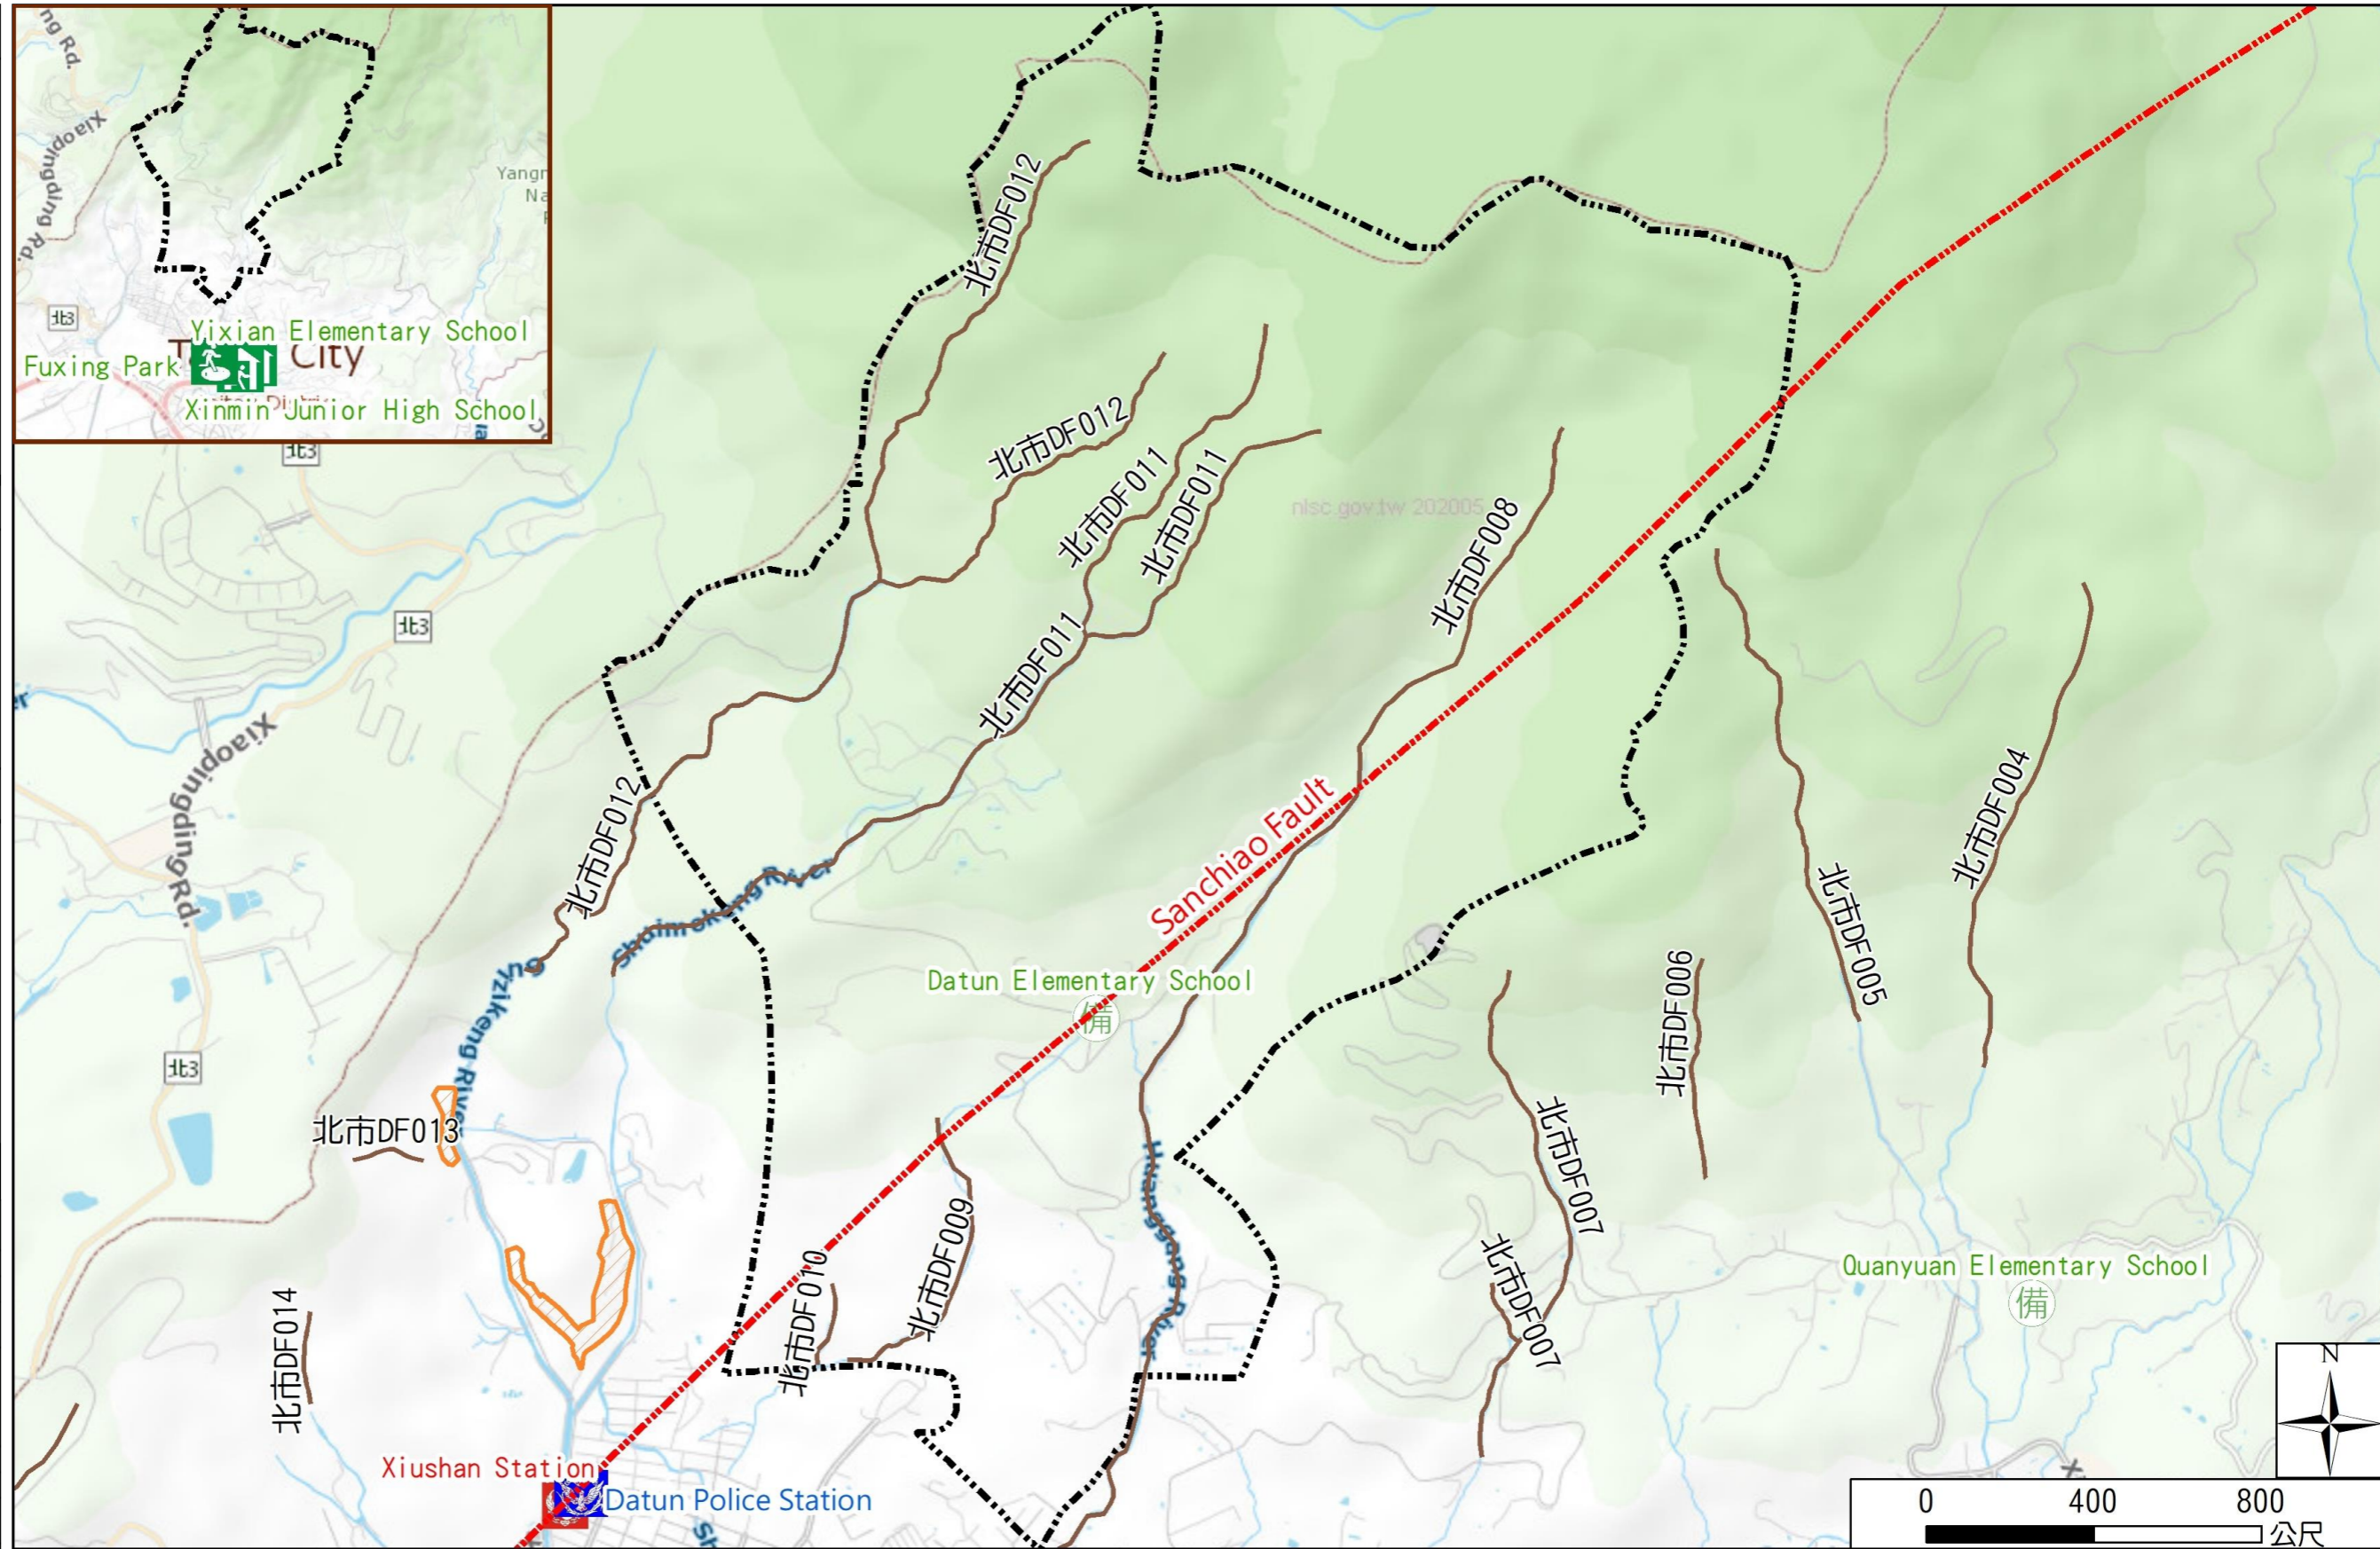

Datun Vil., Beitou Dist., Taipei City Evacuation Map

Disaster notification Unit

Taipei Citizen Hotline : 1999
Fire Department Tel. : 119
Police Department Tel. : 110
EOC of Beitou Dist.
Non-emergency number :
02-28912105
Emergency number :
02-66108001~8
Officer
Mobilel : 0928-965558
Note: Please call this District's
EOC to ensure that the evacuation
shelter is open

Disaster Prevention Information Website

Taipei of Disaster Prevention

Knowledge of disaster prevention

Flood: Vertical evacuation or preventive evacuation
Earthquake :

More disaster prevention knowledge :
Taipei City Disaster Prevention Guide

Evacuation Shelter

Name	Fuxing Park Applicable to earthquake situations
Address	No.200, Zhonghe St.
Capacity	3624
Contact number	02-28832130
Name	Xinmin Junior High School (School for Priority Shelter) Applicable to earthquake situations and debris flow situations
Address	No.10, Xinmin Rd
Capacity	205
Contact number	02-28979001#500
Name	Yixian Elementary School (School for Priority Shelter) Applicable to earthquake situations and debris flow situations
Address	No.2, Xinmin Rd.
Capacity	166
Contact number	02-28914537#132
Name	Datun Elementary School
Address	No.312, Fuxing 3rd Rd.
Capacity	30
Contact number	02-28914353#13

圖例

里界 Village Boundary	避難收容處所 Evacuation Shelter	防救災單位 Disaster Rescue Resources	重要地標 Landmark
里界 Village Boundary 山坡地老舊聚落 Hillside Communities 土石流潛勢溪流 Potential Debris Flow Hazard Torrent	室內避難收容處所(優先安置學校) Indoor Evacuation Shelter (School for Priority Shelter) 室外避難收容處所(防災公園) Outdoor Evacuation Shelter (Disaster Prevention Park) 避難收容處所(備用) Evacuation Shelter (Backup)	警察單位 Police Department 消防單位 Fire Department 急救責任醫院 Designated Hospital (Emergency Medical Treatment) 直升機起降場 Helicopter Pad	重要地標 Landmark