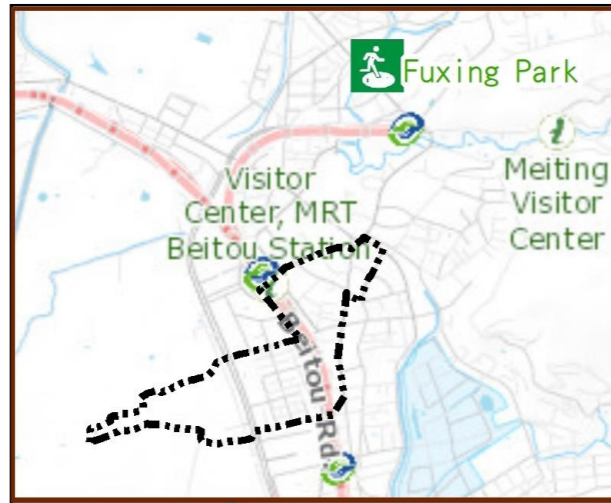

## Knowledge of disaster prevention

Flood: Vertical evacuation or preventive evacuation  
 Earthquake :

More disaster prevention knowledge :  
 Taipei City Disaster Prevention Guide

## Evacuation Shelter

Name	Fuxing Park Applicable to earthquake situations
Address	No.200, Zhonghe St.
Capacity	3623
Contact number	02-28832130
Name	Beitou Elementary School (School for Priority Shelter) Applicable to flood situations
Address	No.73, Sec. 1, Zhongyang N. Rd.
Capacity	195
Contact number	02-28912052#131
Name	Beitou Community Center(Temporarily Closed)
Address	6F., No.30, Xinshi St.
Capacity	90
Contact number	02-28912105#365
Name	Dafong Park(Temporarily Closed)
Address	Next to No.13, Gongguan Rd.
Capacity	1075
Contact number	02-28832130