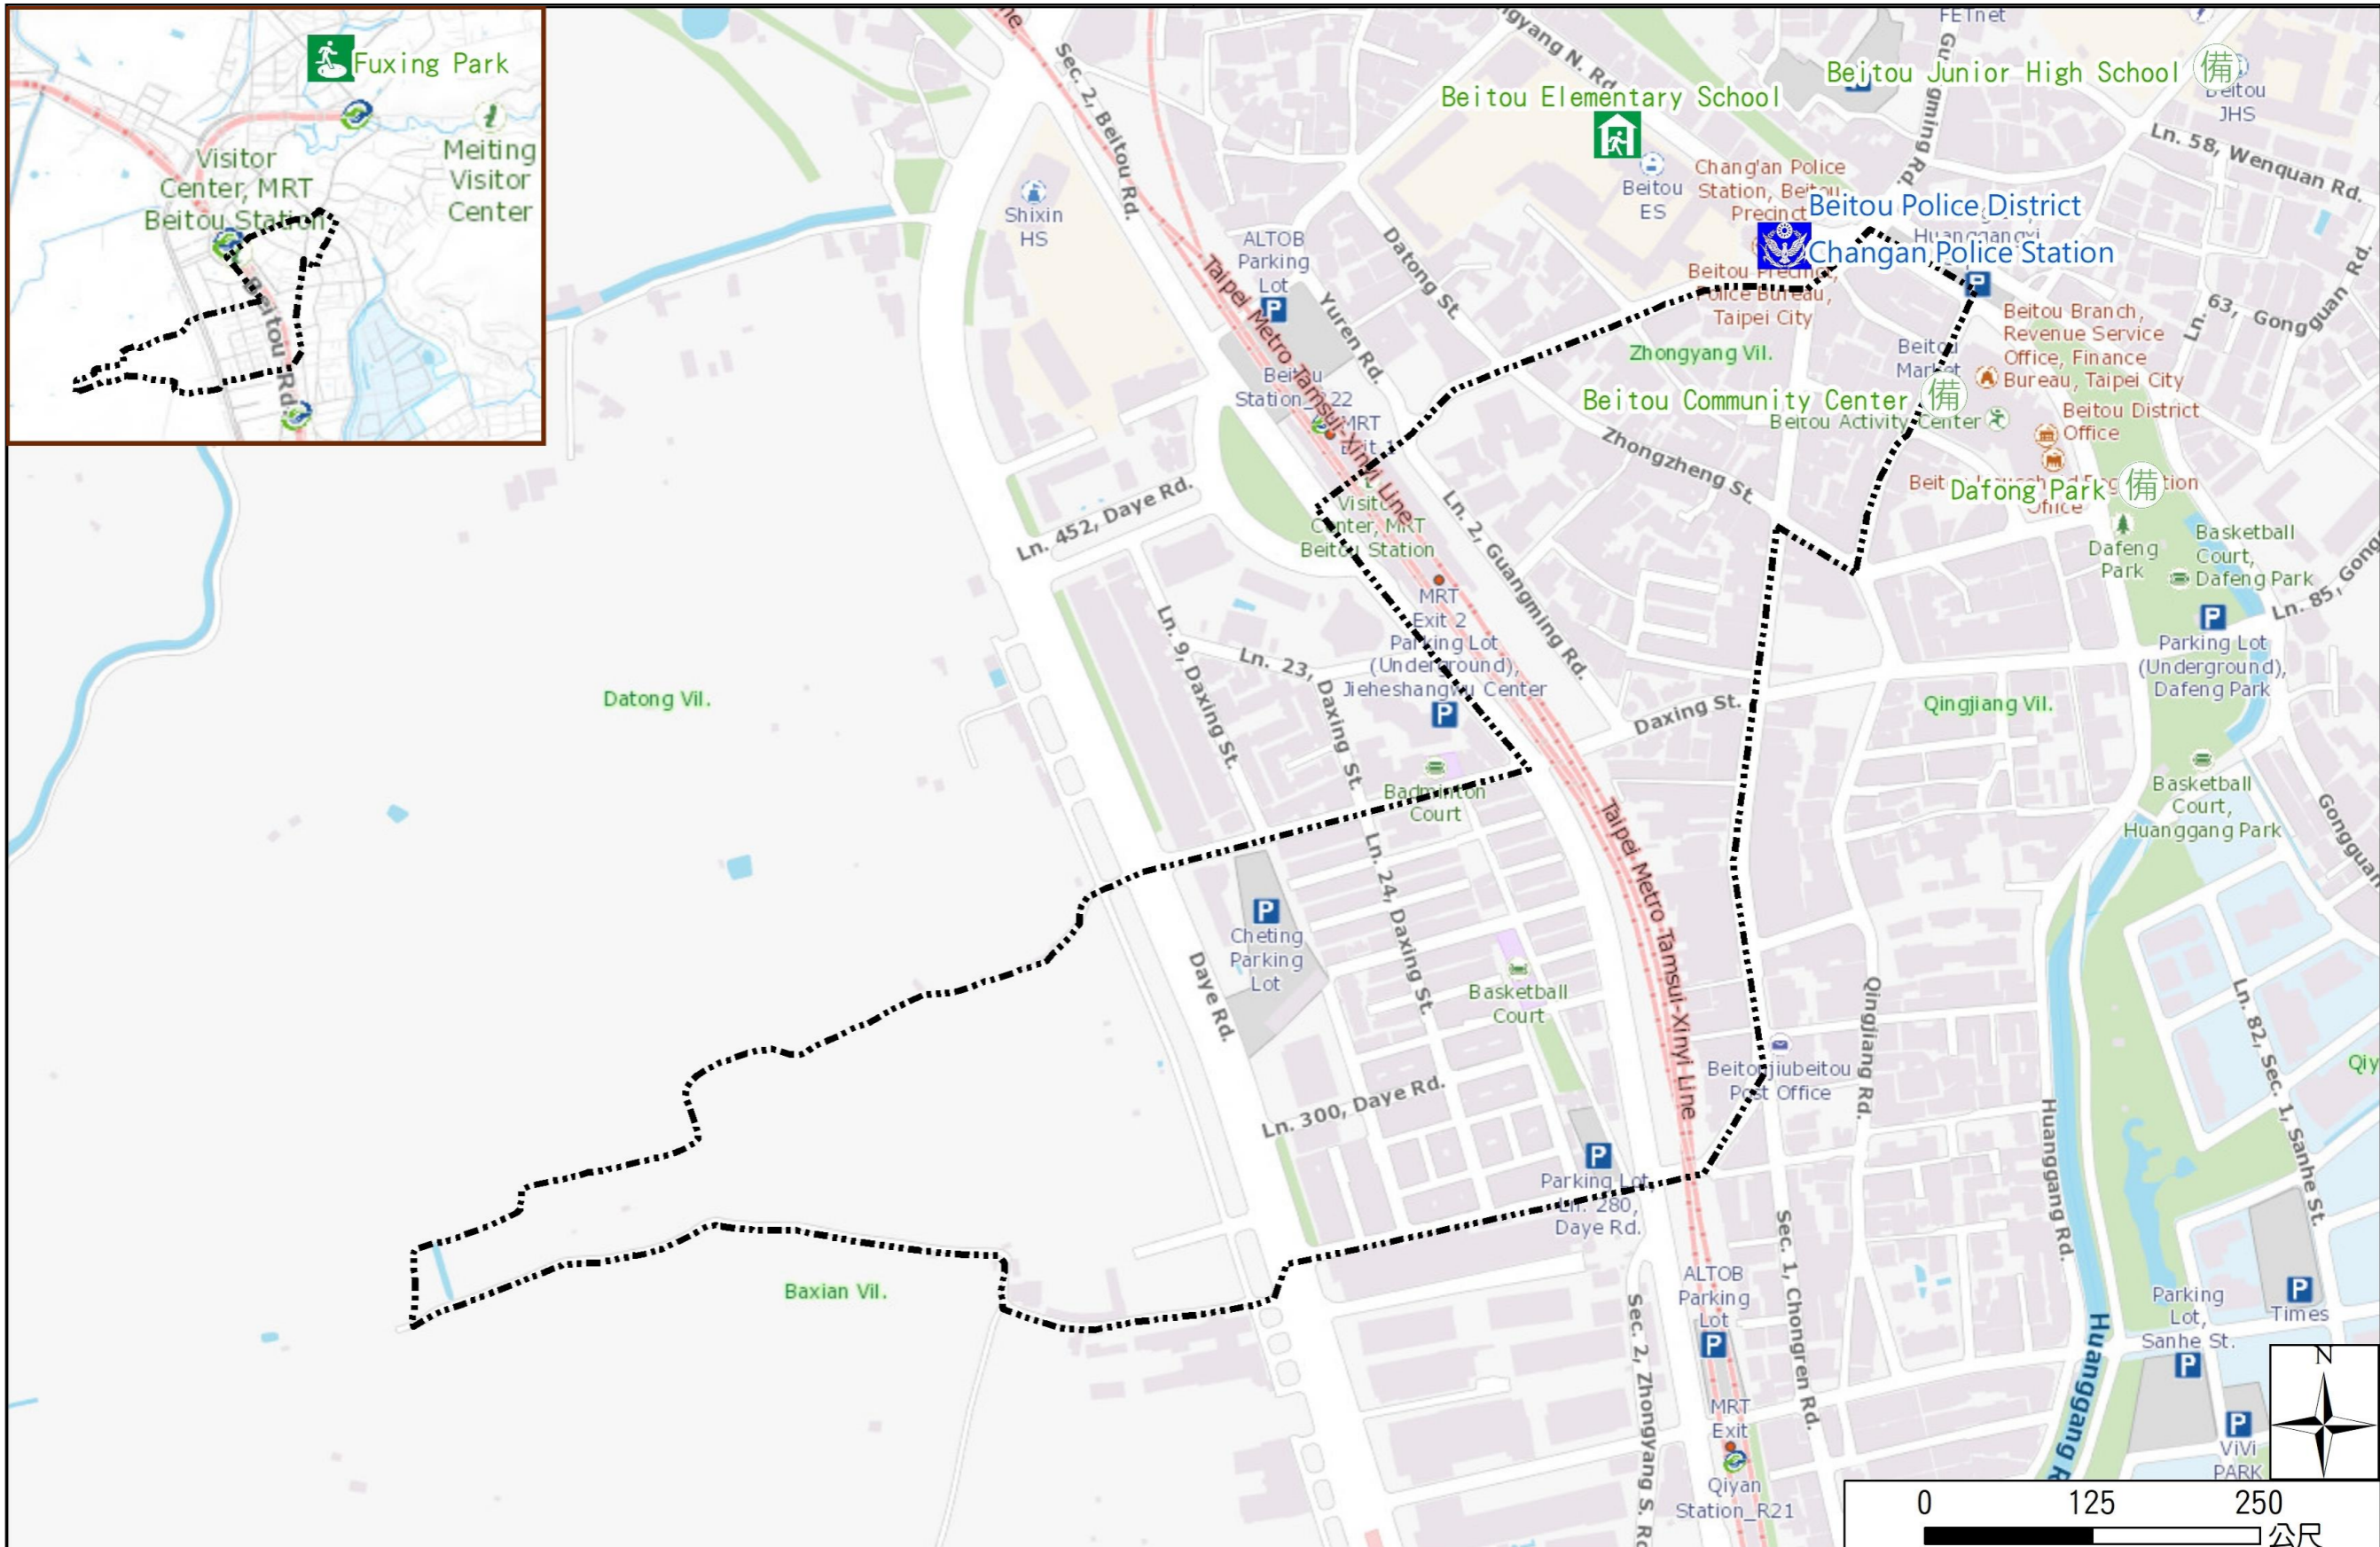

Disaster Prevention Information Website

Taipei of Disaster Prevention

Knowledge of disaster prevention

Flood: Vertical evacuation or preventive evacuation
 Earthquake :

More disaster prevention knowledge :
 Taipei City Disaster Prevention Guide

Evacuation Shelter

Name	Fuxing Park Applicable to earthquake situations
Address	No.200, Zhonghe St.
Capacity	3624
Contact number	02-28832130#115
Name	Beitou Elementary School (School for Priority Shelter) Applicable to flood situations
Address	No.73, Sec. 1, Zhongyang N. Rd.
Capacity	195
Contact number	02-28912052#131
Name	Beitou Community Center
Address	6F., No.30, Xinshi St.
Capacity	90
Contact number	02-28912105#221
Name	Dafong Park
Address	Next to No.13, Gongguan Rd.
Capacity	1075
Contact number	02-28832130