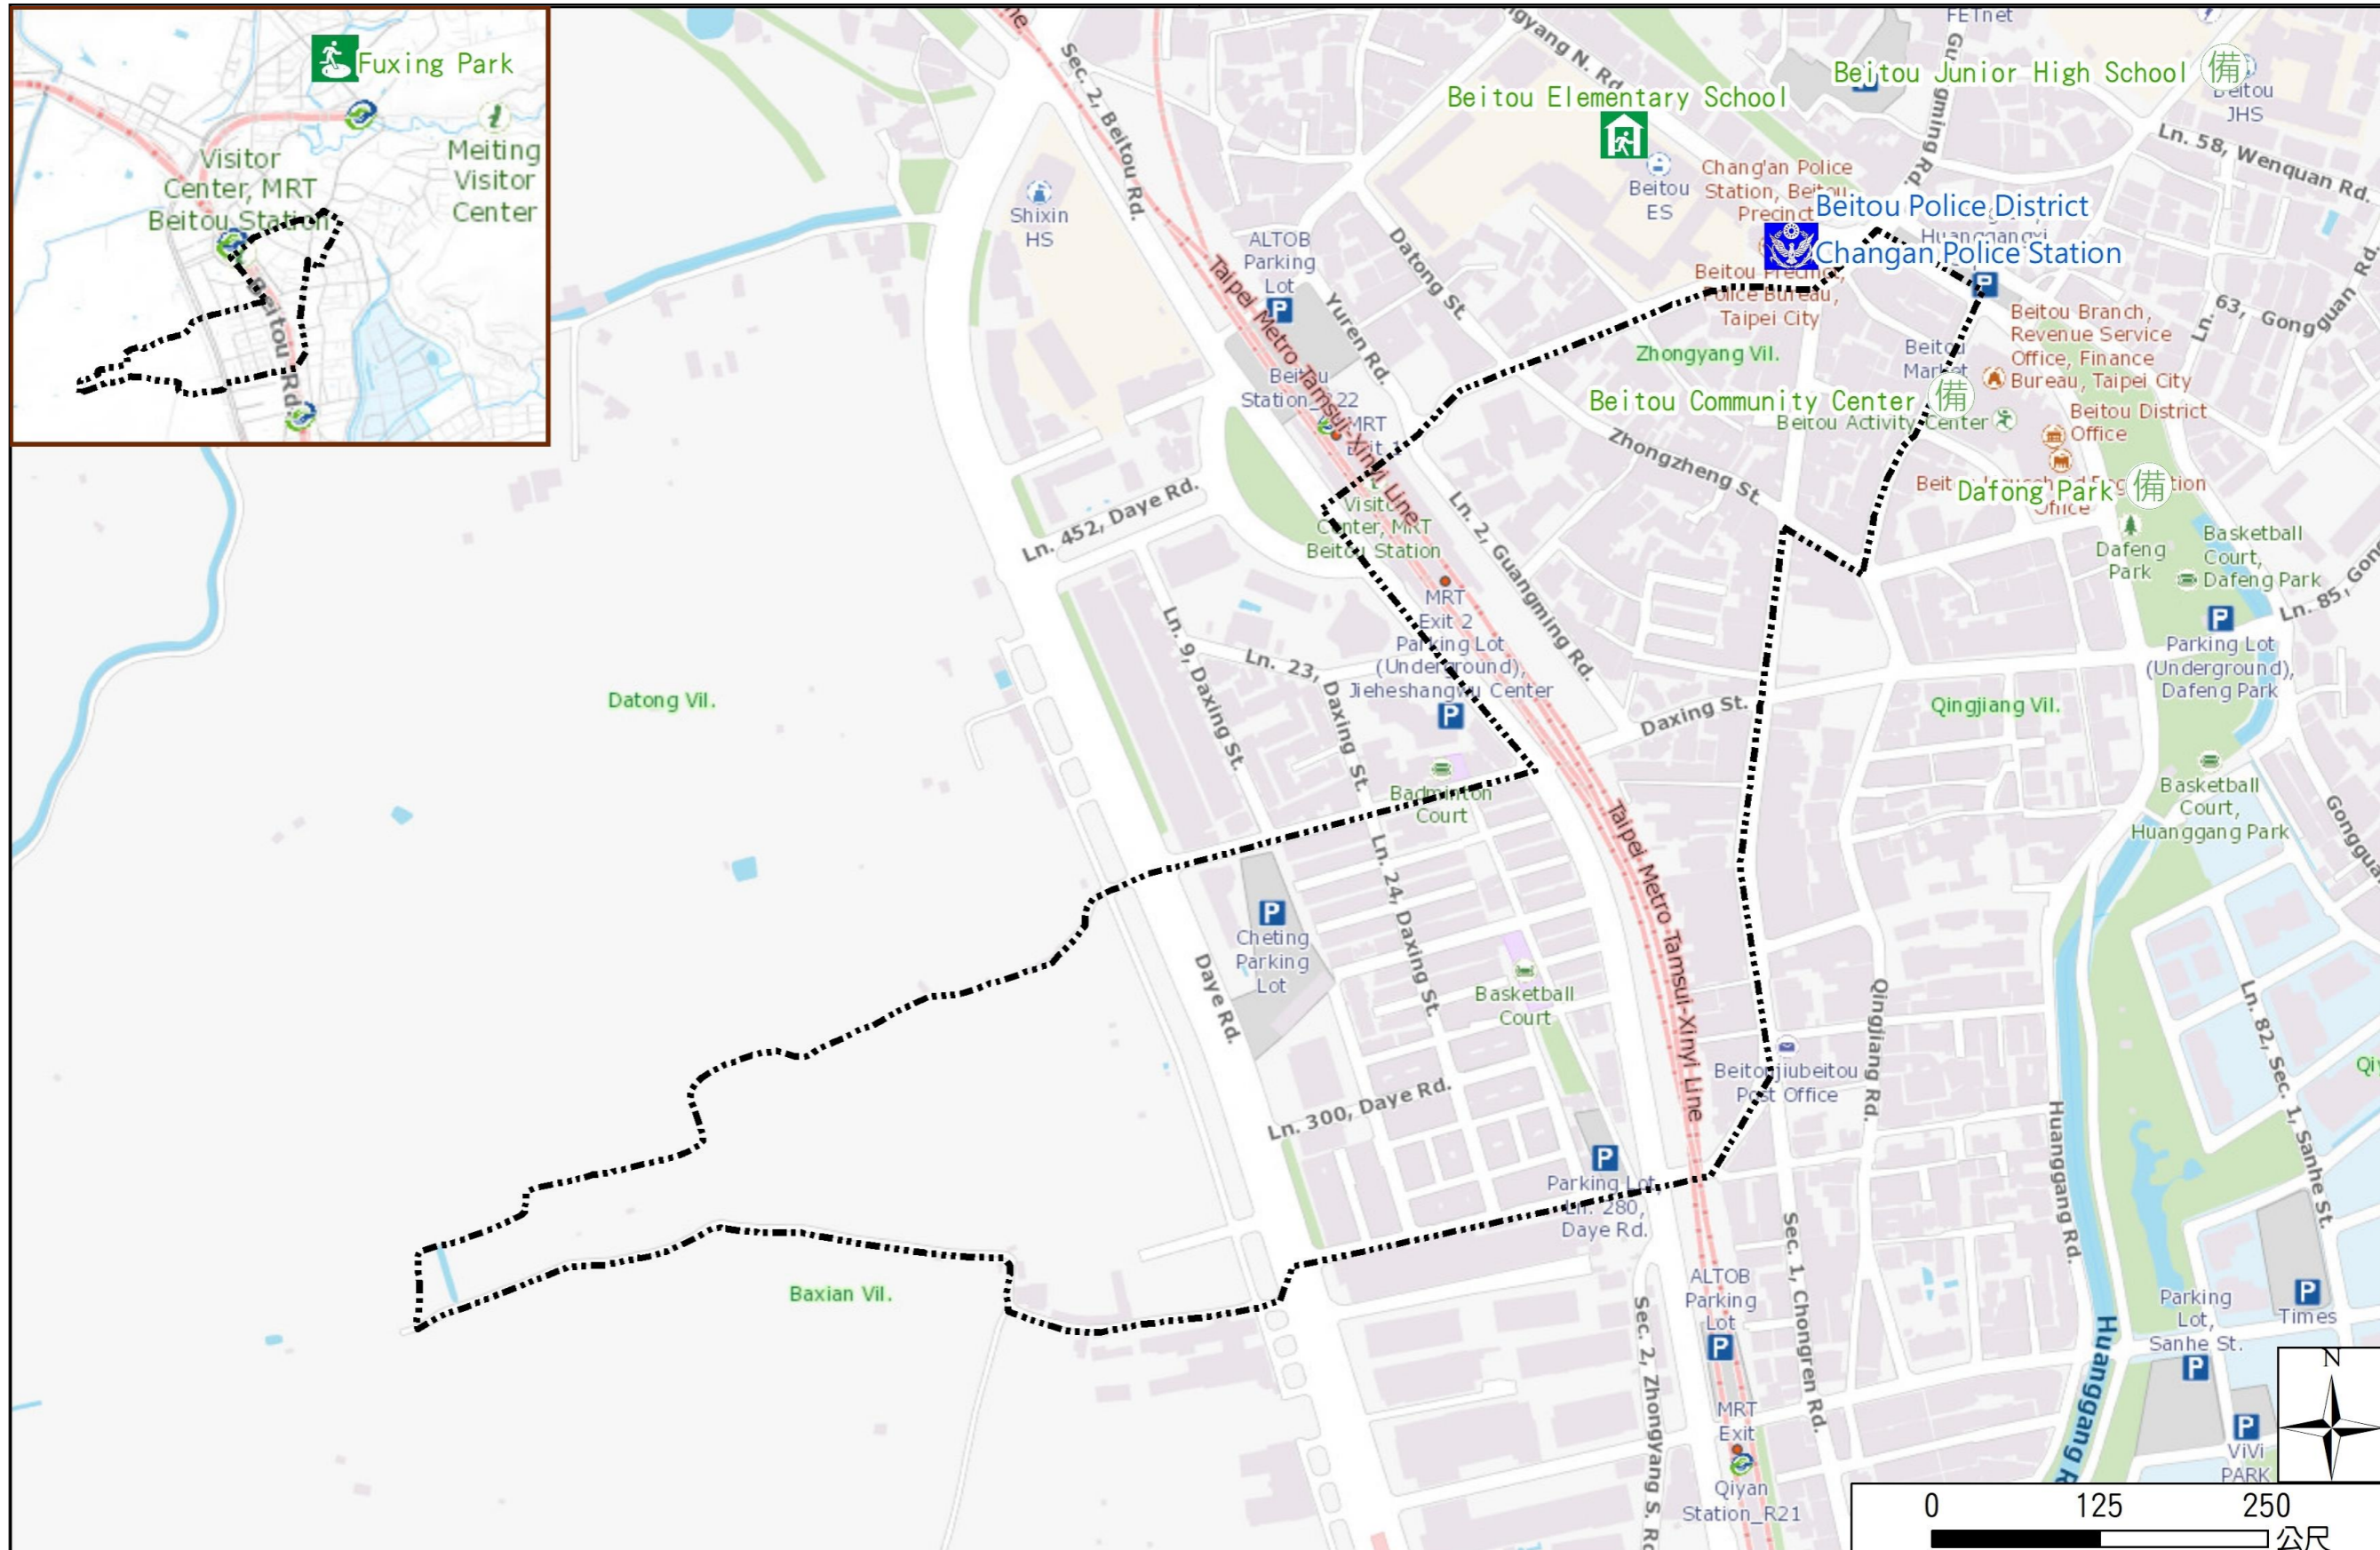

## Evacuation Shelter

Name	Fuxing Park Applicable to earthquake situations
Address	No.200, Zhonghe St.
Capacity	3623
Contact number	02-28832130
Name	Beitou Elementary School (School for Priority Shelter) Applicable to flood situations
Address	No.73, Sec. 1, Zhongyang N. Rd.
Capacity	195
Contact number	02-28912052#131
Name	Beitou Community Center(Temporarily Closed)
Address	6F., No.30, Xinshi St.
Capacity	90
Contact number	02-28912105#365
Name	Dafong Park(Temporarily Closed)
Address	Next to No.13, Gongguan Rd.
Capacity	1075
Contact number	02-28832130