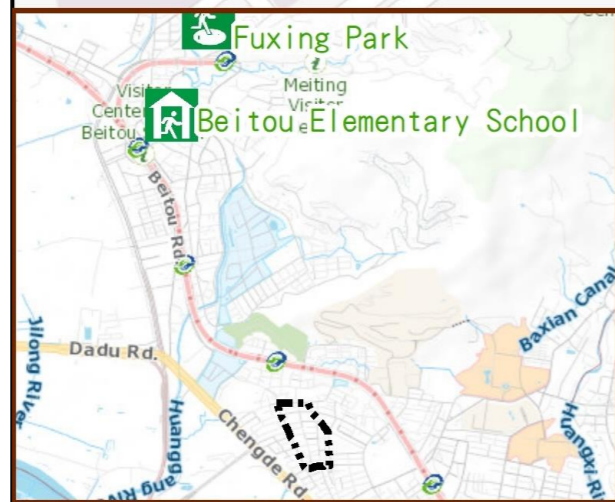

## Evacuation Shelter

Name	Fuxing Park Applicable to earthquake situations
Address	No.200, Zhonghe St.
Capacity	3624
Contact number	02-28832130
Name	Beitou Elementary School (School for Priority Shelter) Applicable to flood situations
Address	No.73, Sec. 1, Zhongyang N. Rd.
Capacity	195
Contact number	02-28912052#131
Name	Taipei Beitou Sports Center
Address	No.100, Ln. 39, Sec. 1, Shipai Rd.
Capacity	384
Contact number	2820-2880#11
Name	Shipai Park
Address	Ln. 39, Sec. 1, Shipai Rd.
Capacity	2047
Contact number	02-28832130