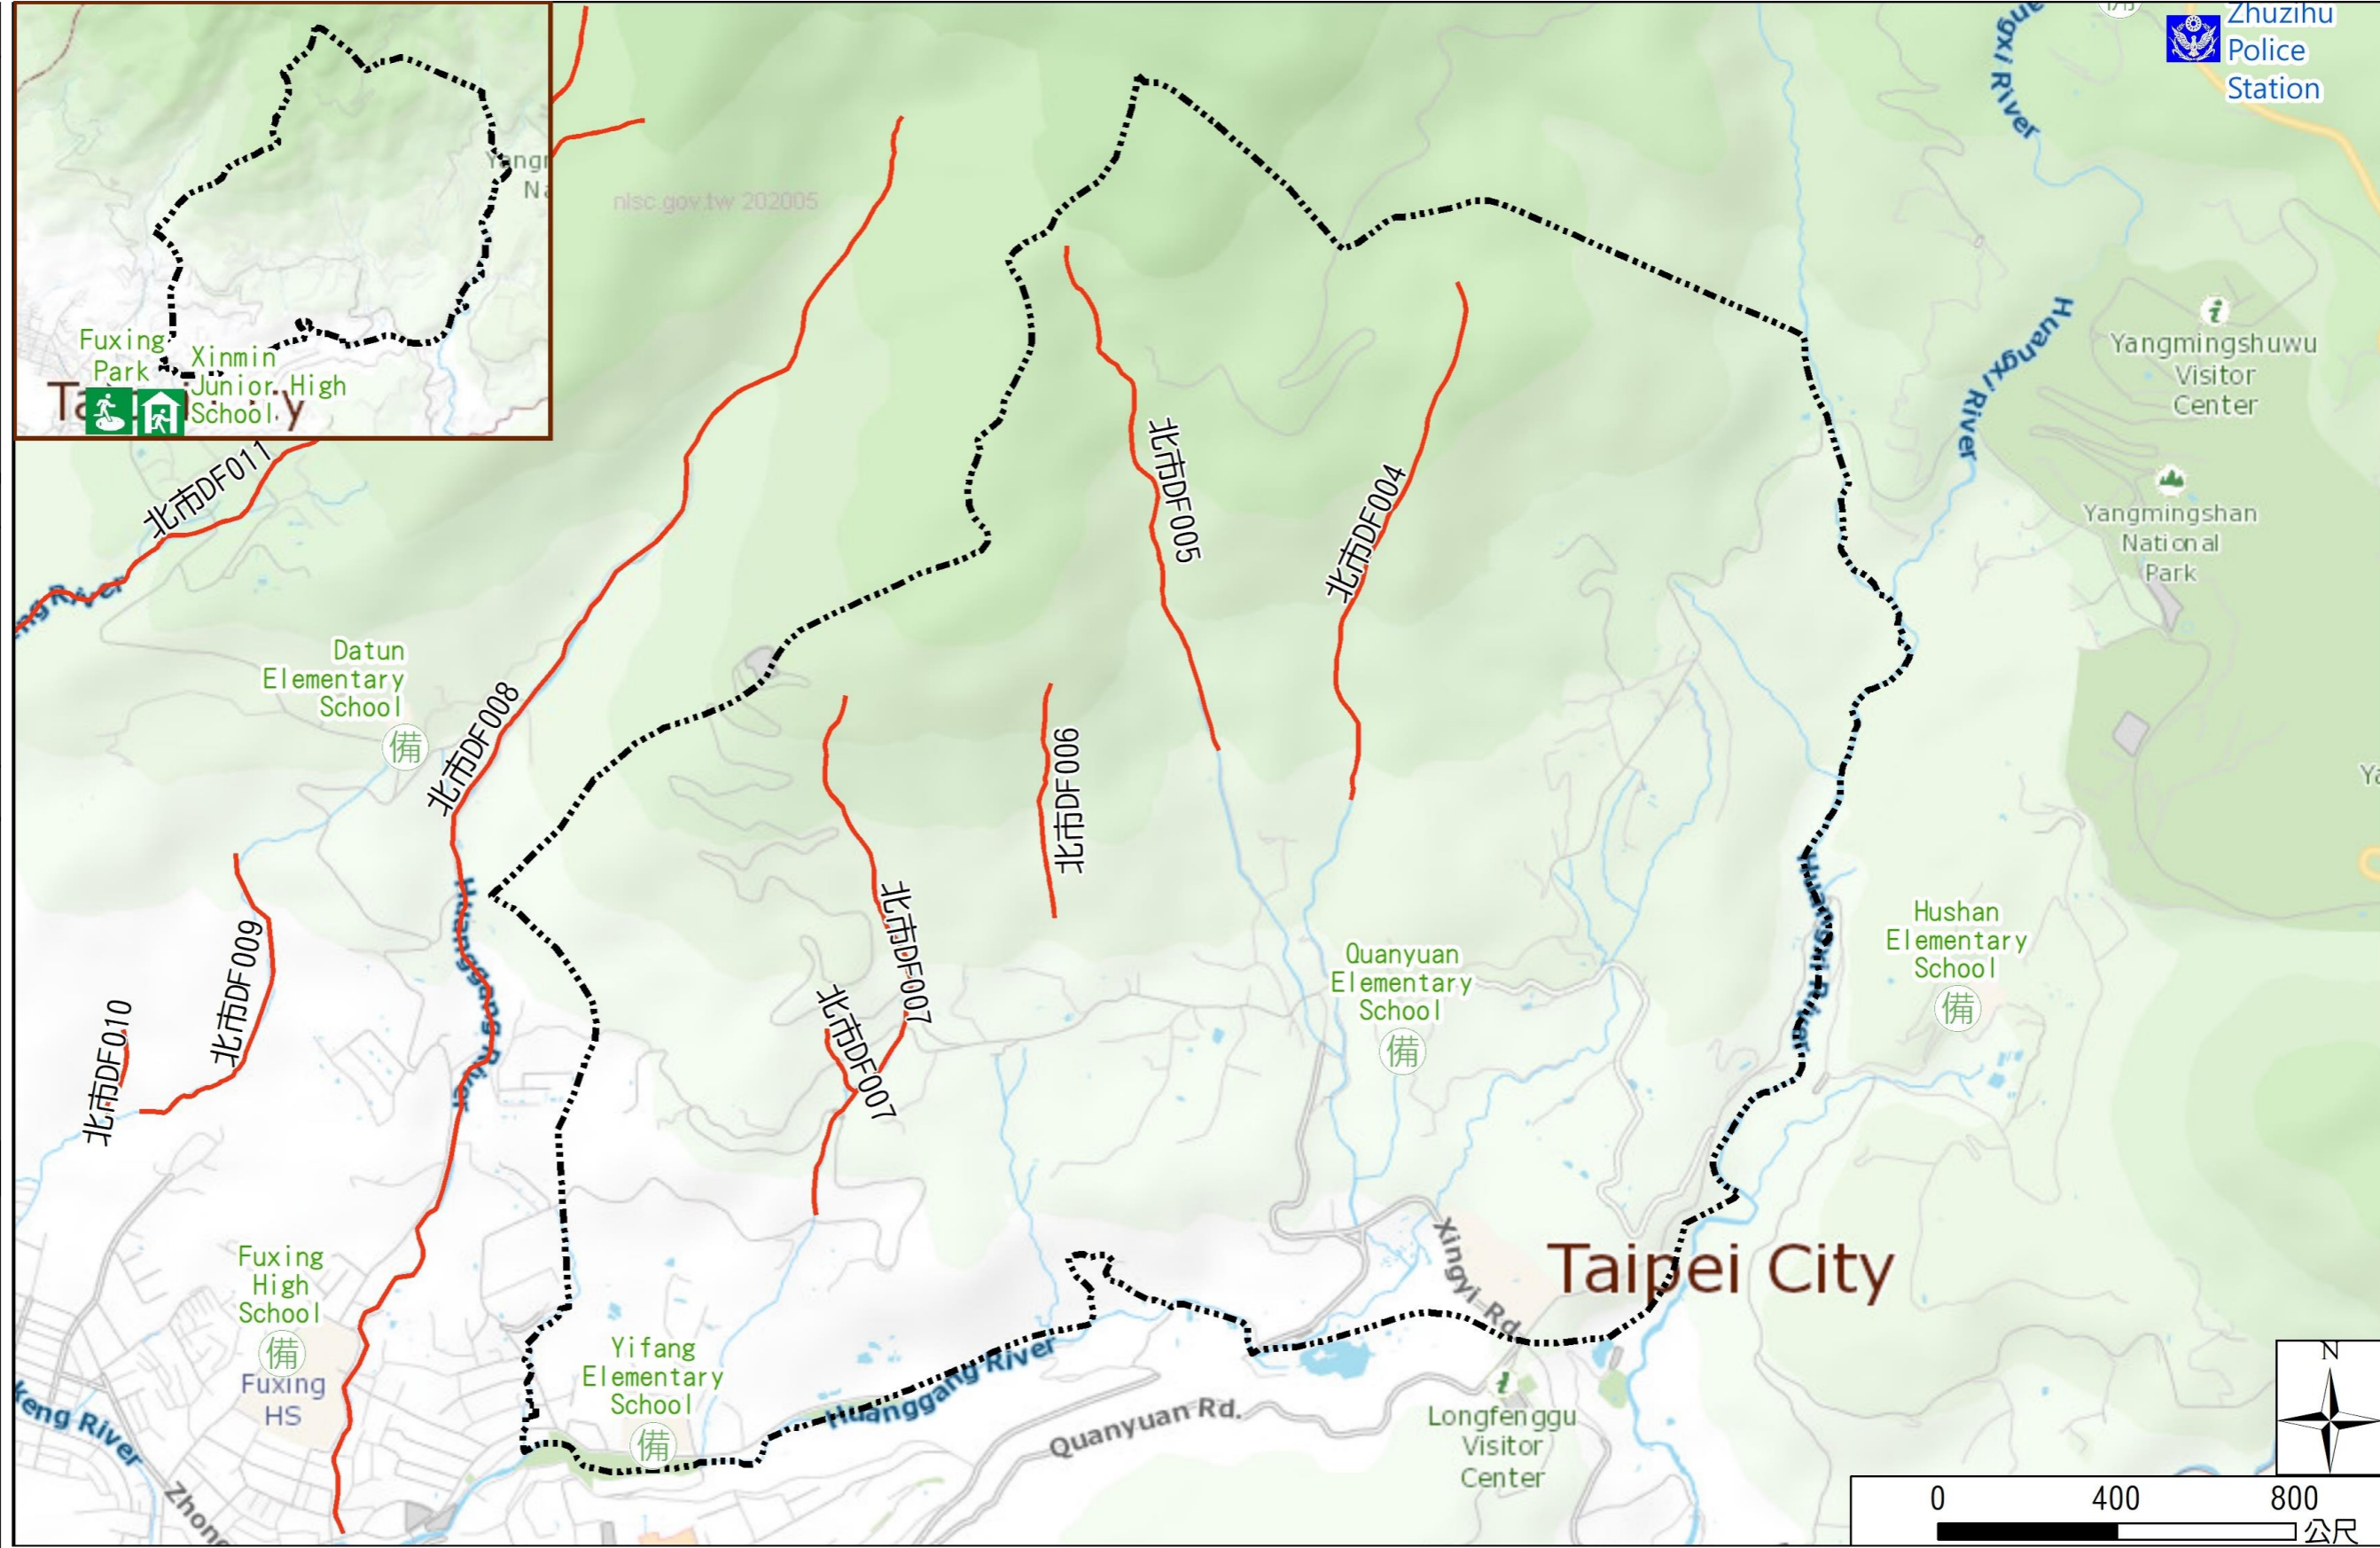

Quanyuan Vil., Beitou Dist., Taipei City Evacuation Map

Disaster notification Unit

Taipei Citizen Hotline : 1999
 Fire Department Tel. : 119
 Police Department Tel. : 110
 EOC of Beitou Dist.
 Non-emergency number : 02-28912105
 Emergency number : 02-66108001~8
 Officer
 Mobile : 0928-965-556
 Note: Please call this District's EOC to ensure that the evacuation shelter is open

Disaster Prevention Information Website

Knowledge of disaster prevention

Flood: Vertical evacuation or preventive evacuation
Earthquake :

More disaster prevention knowledge : [Taipei City Disaster Prevention Guide](#)