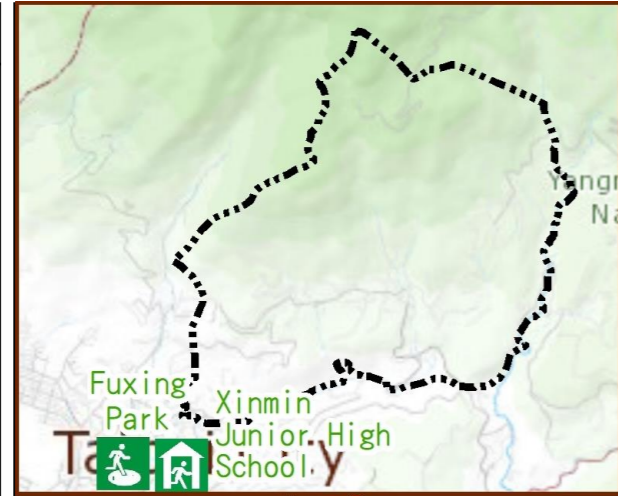

# Quanyuan Vil., Beitou Dist., Taipei City Evacuation Map

**Disaster notification Unit**

Taipei Citizen Hotline : 1999  
 Fire Department Tel. : 119  
 Police Department Tel. : 110  
 EOC of Beitou Dist.  
 Non-emergency number : 02-28912105  
 Emergency number : 02-66108001~8  
 Officer  
 Mobile : 0928-965-556  
 Note: Please call this District's EOC to ensure that the evacuation shelter is open