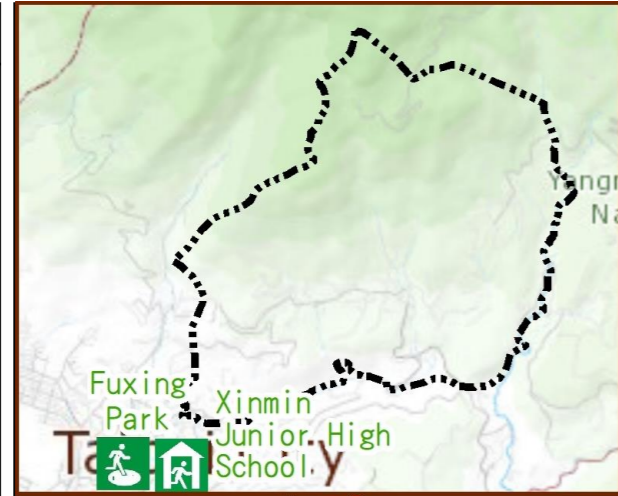

Quanyuan Vil., Beitou Dist., Taipei City Evacuation Map

Disaster notification Unit

Taipei Citizen Hotline : 1999
 Fire Department Tel. : 119
 Police Department Tel. : 110
 EOC of Beitou Dist.
 Non-emergency number : 02-28912105
 Emergency number : 02-66108001~8
 Officer
 Mobile : 0928-965-556
 Note: Please call this District's EOC to ensure that the evacuation shelter is open

Disaster Prevention Information Website

Knowledge of disaster prevention

Flood: Vertical evacuation or preventive evacuation
Earthquake :

More disaster prevention knowledge : [Taipei City Disaster Prevention Guide](#)