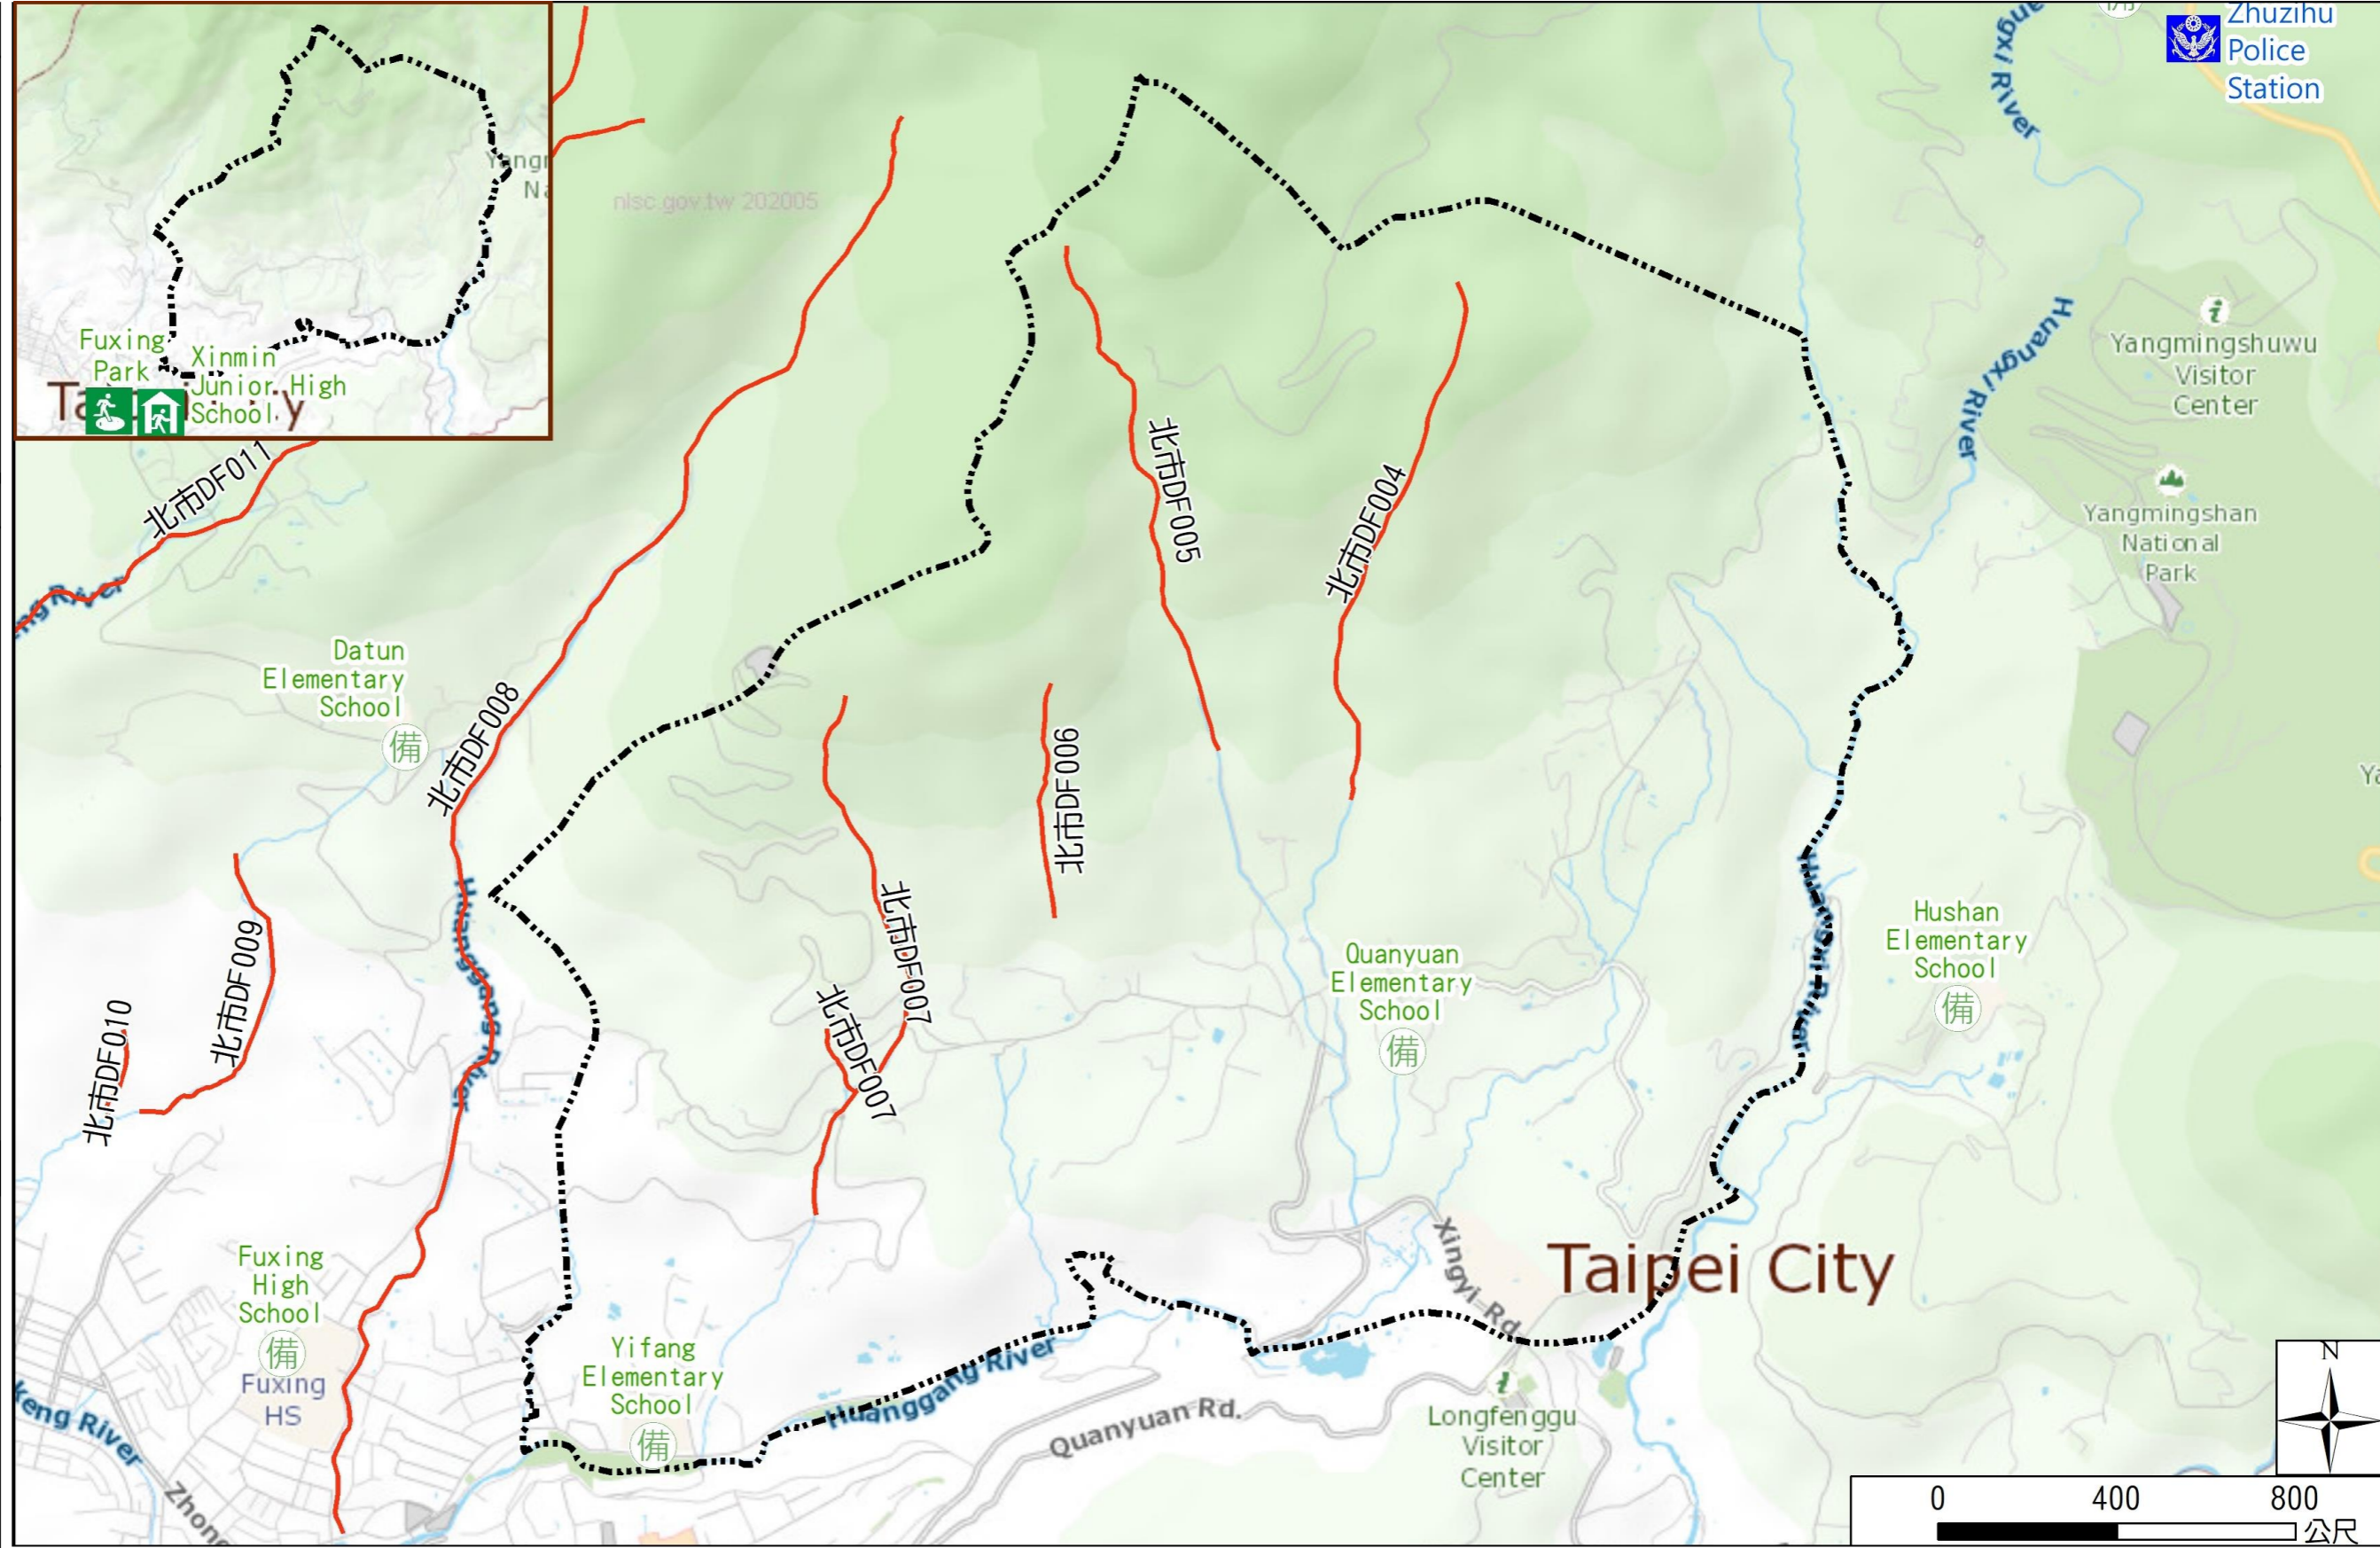

# Quanyuan Vil., Beitou Dist., Taipei City Evacuation Map

**Disaster notification Unit**

Taipei Citizen Hotline : 1999  
 Fire Department Tel. : 119  
 Police Department Tel. : 110  
 EOC of Beitou Dist.  
 Non-emergency number : 02-28912105  
 Emergency number : 02-66108001~8  
 Officer  
 Mobile : 0928-965-556  
 Note: Please call this District's EOC to ensure that the evacuation shelter is open

**Disaster Prevention Information Website**

**Taipei of Disaster Prevention**

**Knowledge of disaster prevention**

**Flood: Vertical evacuation or preventive evacuation**  
**Earthquake :**

More disaster prevention knowledge : **Taipei City Disaster Prevention Guide**