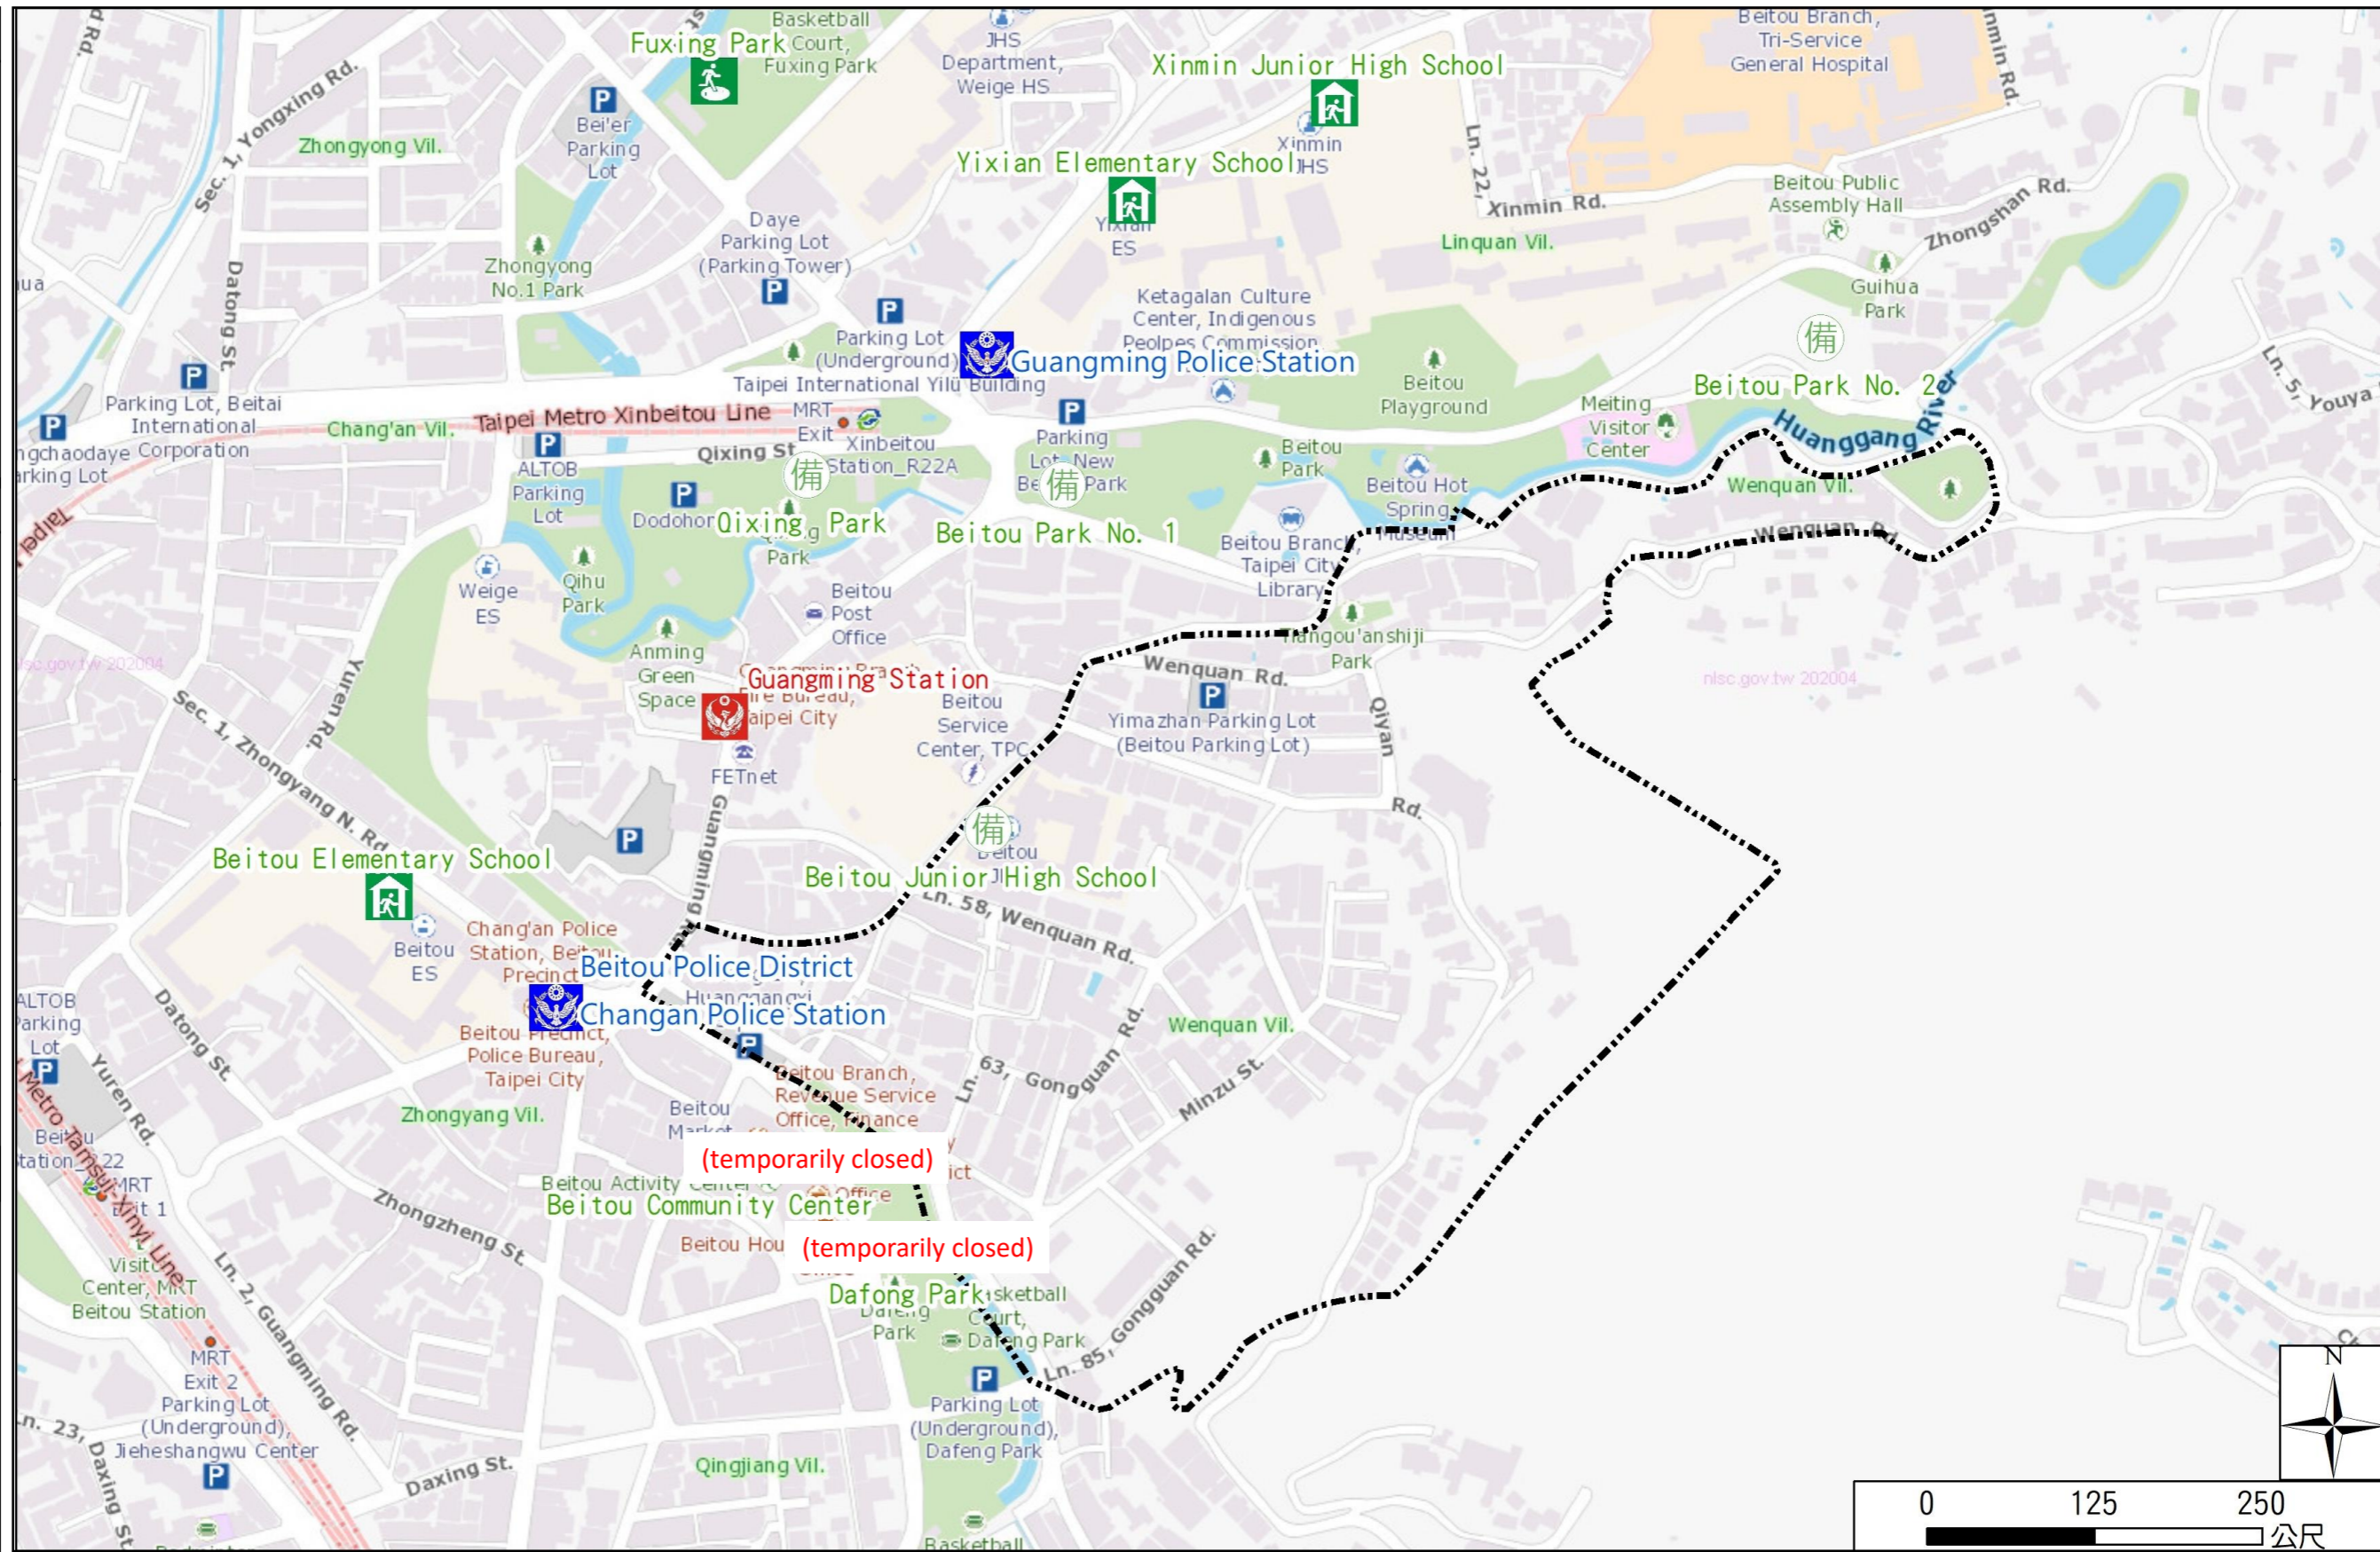

Wenquan Vil., Beitou Dist., Taipei City Evacuation Map

Disaster notification Unit

Taipei Citizen Hotline : 1999
 Fire Department Tel. : 119
 Police Department Tel. : 110
 EOC of Beitou Dist.
 Non-emergency number :
 02-28912105
 Emergency number :
 02-66108001
 Officer
 Mobile : 0928-965372
 Note: Please call this District's
 EOC to ensure that the evacuation
 shelter is open

Disaster Prevention Information Website

Taipei of Disaster Prevention
www.eoc.gov.taipei/EOC/

Knowledge of disaster prevention

Flood: Vertical evacuation or preventive evacuation
 Earthquake :

More disaster prevention knowledge :
 Taipei City Disaster Prevention Guide

Evacuation Shelter

Name	Fuxing Park Applicable to earthquake situations
Address	No.200, Zhonghe St.
Capacity	3624
Contact number	02-28832130
Name	Beitou Elementary School (School for Priority Shelter) Applicable to flood situations
Address	No.73, Sec. 1, Zhongyang N. Rd.
Capacity	195
Contact number	02-28912052#131
Name	Yixian Elementary School (School for Priority Shelter) Applicable to earthquake situations and debris flow situations
Address	No.2, Xinmin Rd.
Capacity	166
Contact number	02-28914537#131
Name	Beitou Junior High School
Address	No.62, Wenquan Rd.
Capacity	337
Contact number	02-28912091 # 400