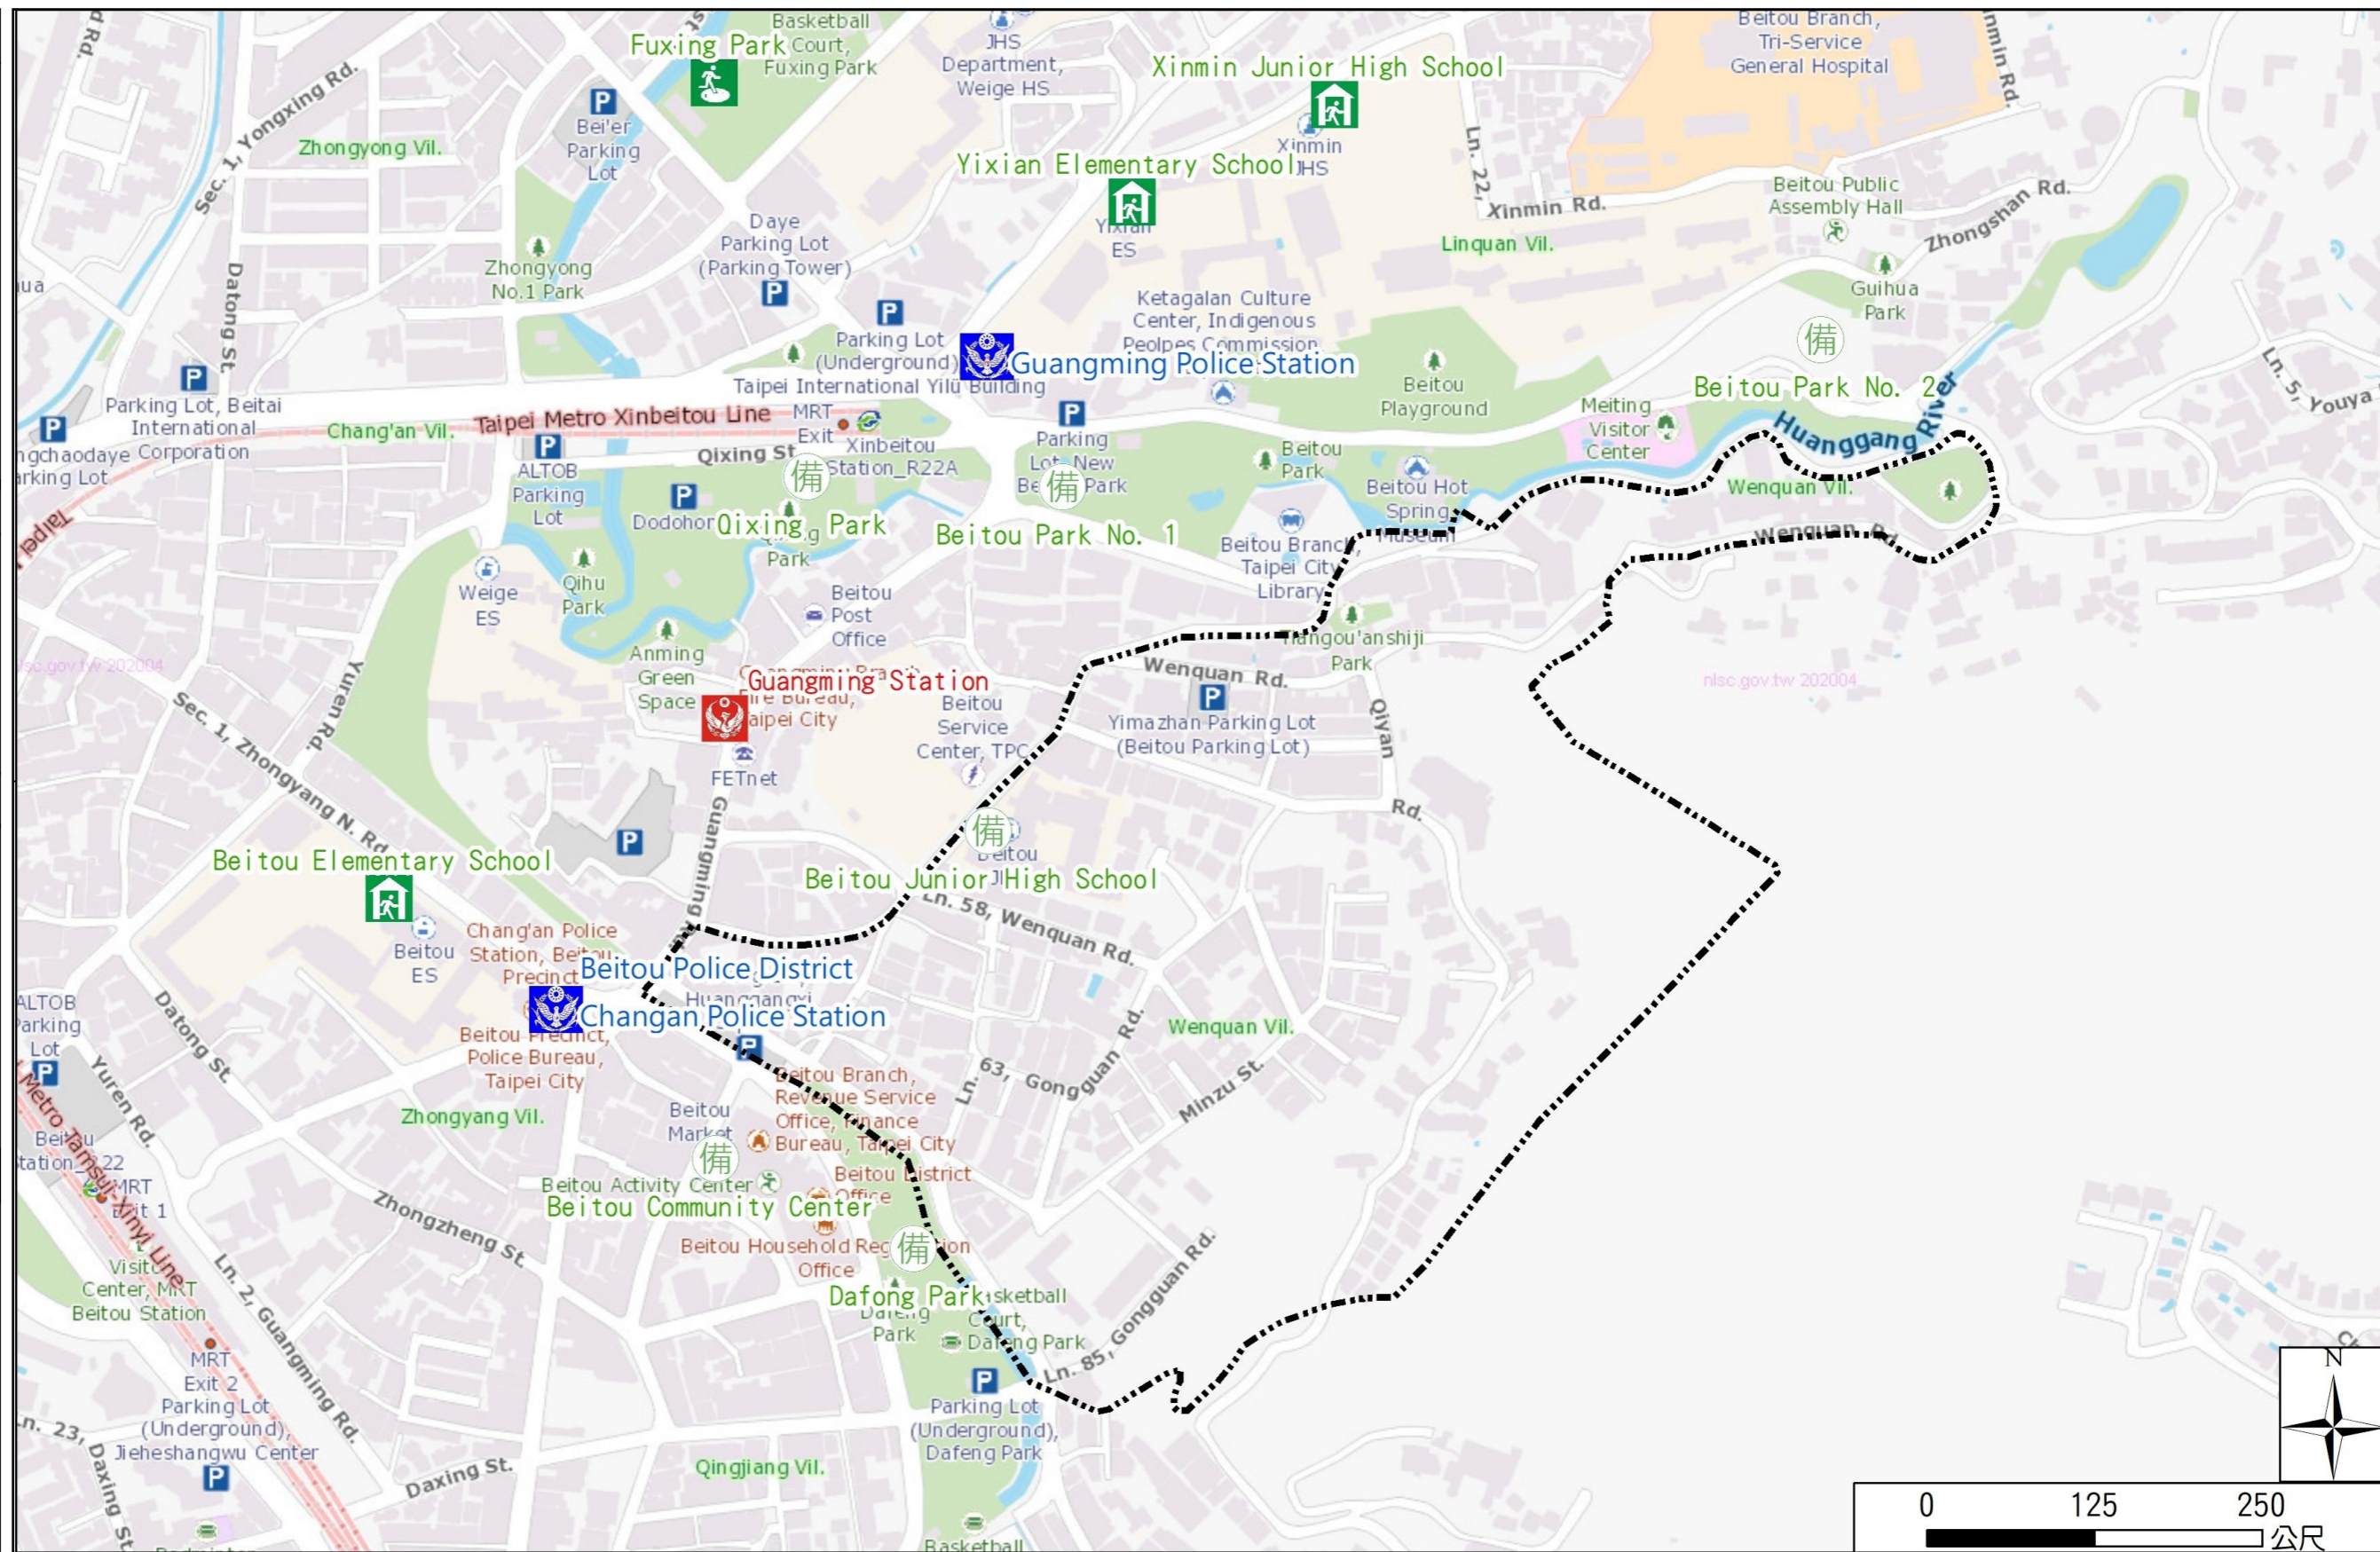

Wenquan Vil., Beitou Dist., Taipei City Evacuation Map

Disaster notification Unit

Taipei Citizen Hotline : 1999
 Fire Department Tel. : 119
 Police Department Tel. : 110
 EOC of Beitou Dist.
 Non-emergency number : 02-28912105
 Emergency number : 02-66108001~8
 Officer
 Mobile : 0928-965372
 Note: Please call this District's EOC to ensure that the evacuation shelter is open

Disaster Prevention Information Website

Taipei of Disaster Prevention
www.eoc.gov.taipei/EOC/

Knowledge of disaster prevention

Flood: Vertical evacuation or preventive evacuation
 Earthquake :

More disaster prevention knowledge :
 Taipei City Disaster Prevention Guide

Evacuation Shelter

Name	Fuxing Park Applicable to earthquake situations
Address	No.200, Zhonghe St.
Capacity	3624
Contact number	02-28832130
Name	Beitou Elementary School (School for Priority Shelter) Applicable to flood situations
Address	No.73, Sec. 1, Zhongyang N. Rd.
Capacity	195
Contact number	02-28912052#131
Name	Yixian Elementary School (School for Priority Shelter) Applicable to earthquake situations and debris flow situations
Address	No.2, Xinmin Rd.
Capacity	166
Contact number	02-28914537#131
Name	Beitou Junior High School
Address	No.62, Wenquan Rd.
Capacity	48
Contact number	02-28912091 # 400