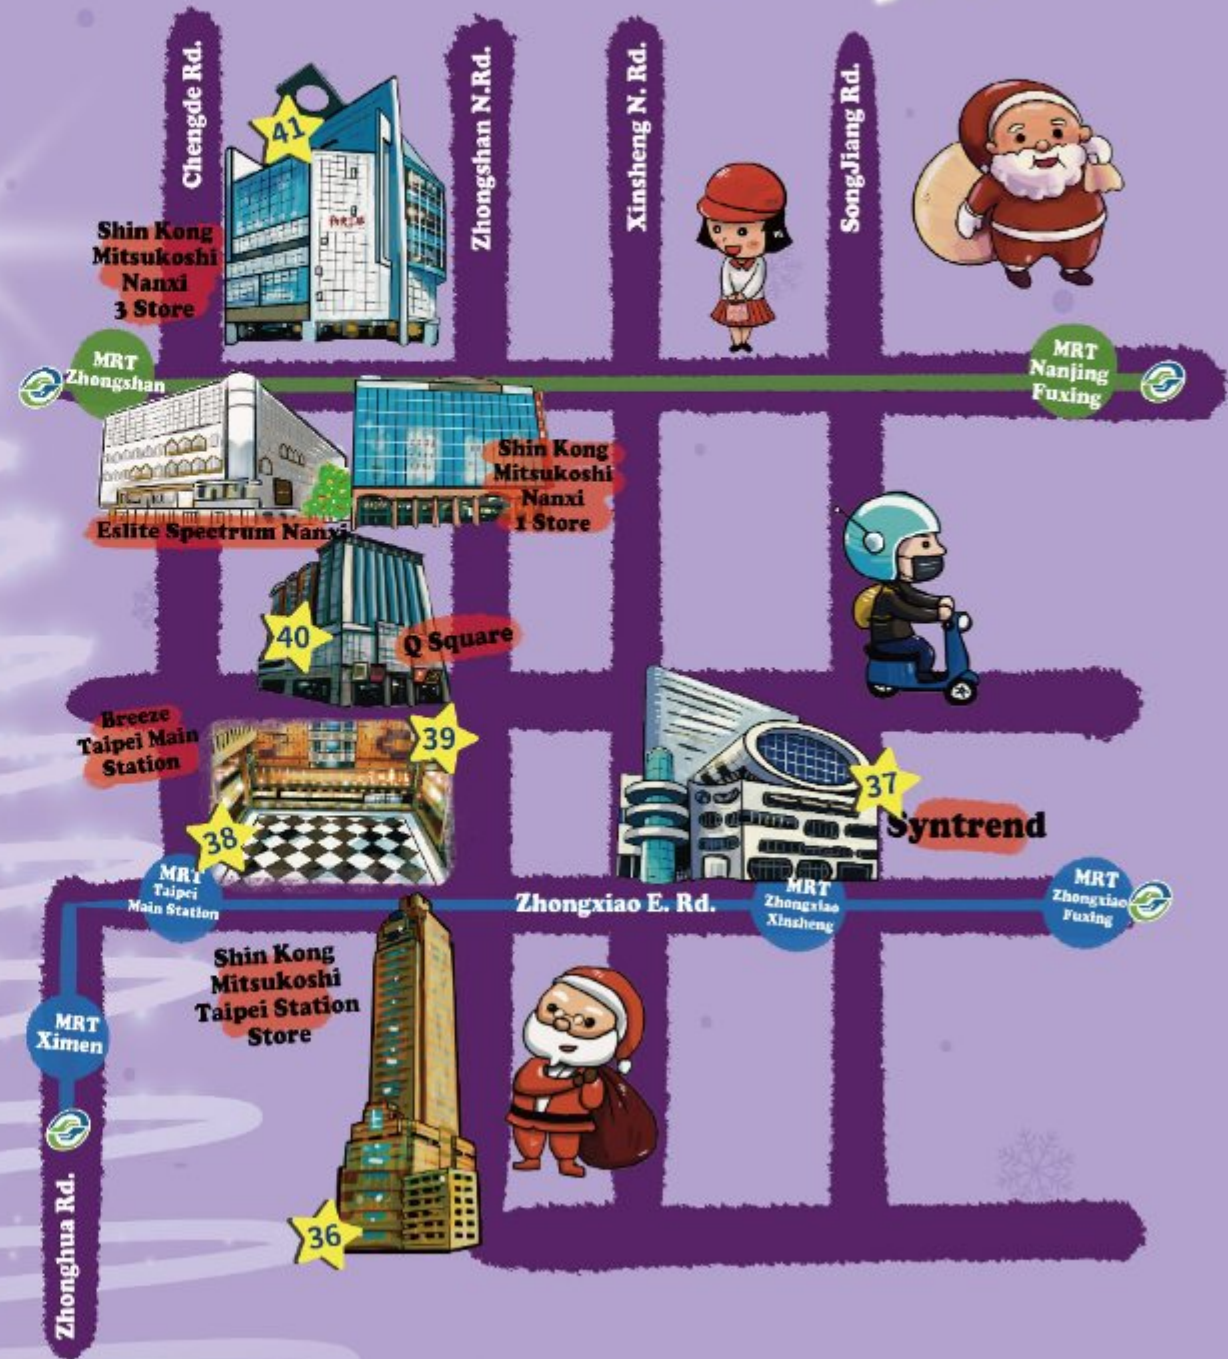

## Searching for Stars

36  
Super Mario  
Christmas Adventure Park  
Shin Kong Mitsukoshi  
Taipei Station Store 1F  
2024.11.13-2025.01.05

37  
Gift Wonderland  
Syntrend 1F Civic Blvd.  
2024.11.07-2025.01.06

38  
Treasures in the Snow  
Breeze Taipei Main Station 2F  
2024.12.07-2025.01.05

39  
Under the Crimson Stars  
Breeze Center Outside of 1F  
2024.12.07-2025.01.05

40  
Heartwarming  
Christmas Night  
Q Square 1F Entrance  
2024.11.16-2024.12.25

41  
Super Mario Christmas Tree  
Shin Kong Mitsukoshi  
Nanxi Store Building 3 Pillar  
2024.11.16-2025.01.02

For detailed event schedule, content, and instructions,  
please visit the official website of '2024taipeixmas'