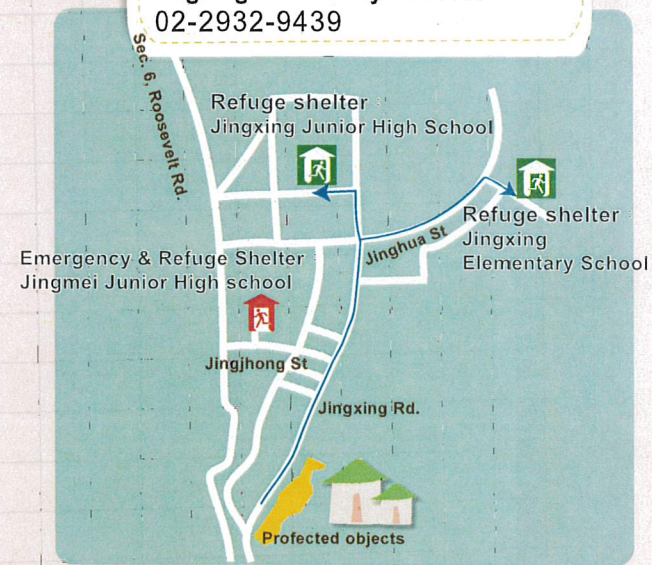

Jingdong Village

Evacuation route
Slopedland disaster prevention map

Notifying Information

Taipei Citizen Hotline : 1999
 Chief of village : 高鳳謙
 Tel : 02-8663-8808 · 0912-950-669

Emergency Shelters

Jingmei Junior High school :
 02-8935-3130

Refuge Shelters

Jingxing Junior High School :
 02-2932-3794
 Jingxing Elementary School :
 02-2932-9439

GEO Geotechnical Engineering Office, Public Works Department, Taipei city Government AD

Pay attention to safety Stay tuned for updates
<http://www.geomis.gov.taipei/GEOINFO/NormalPage/DPMMap.aspx>