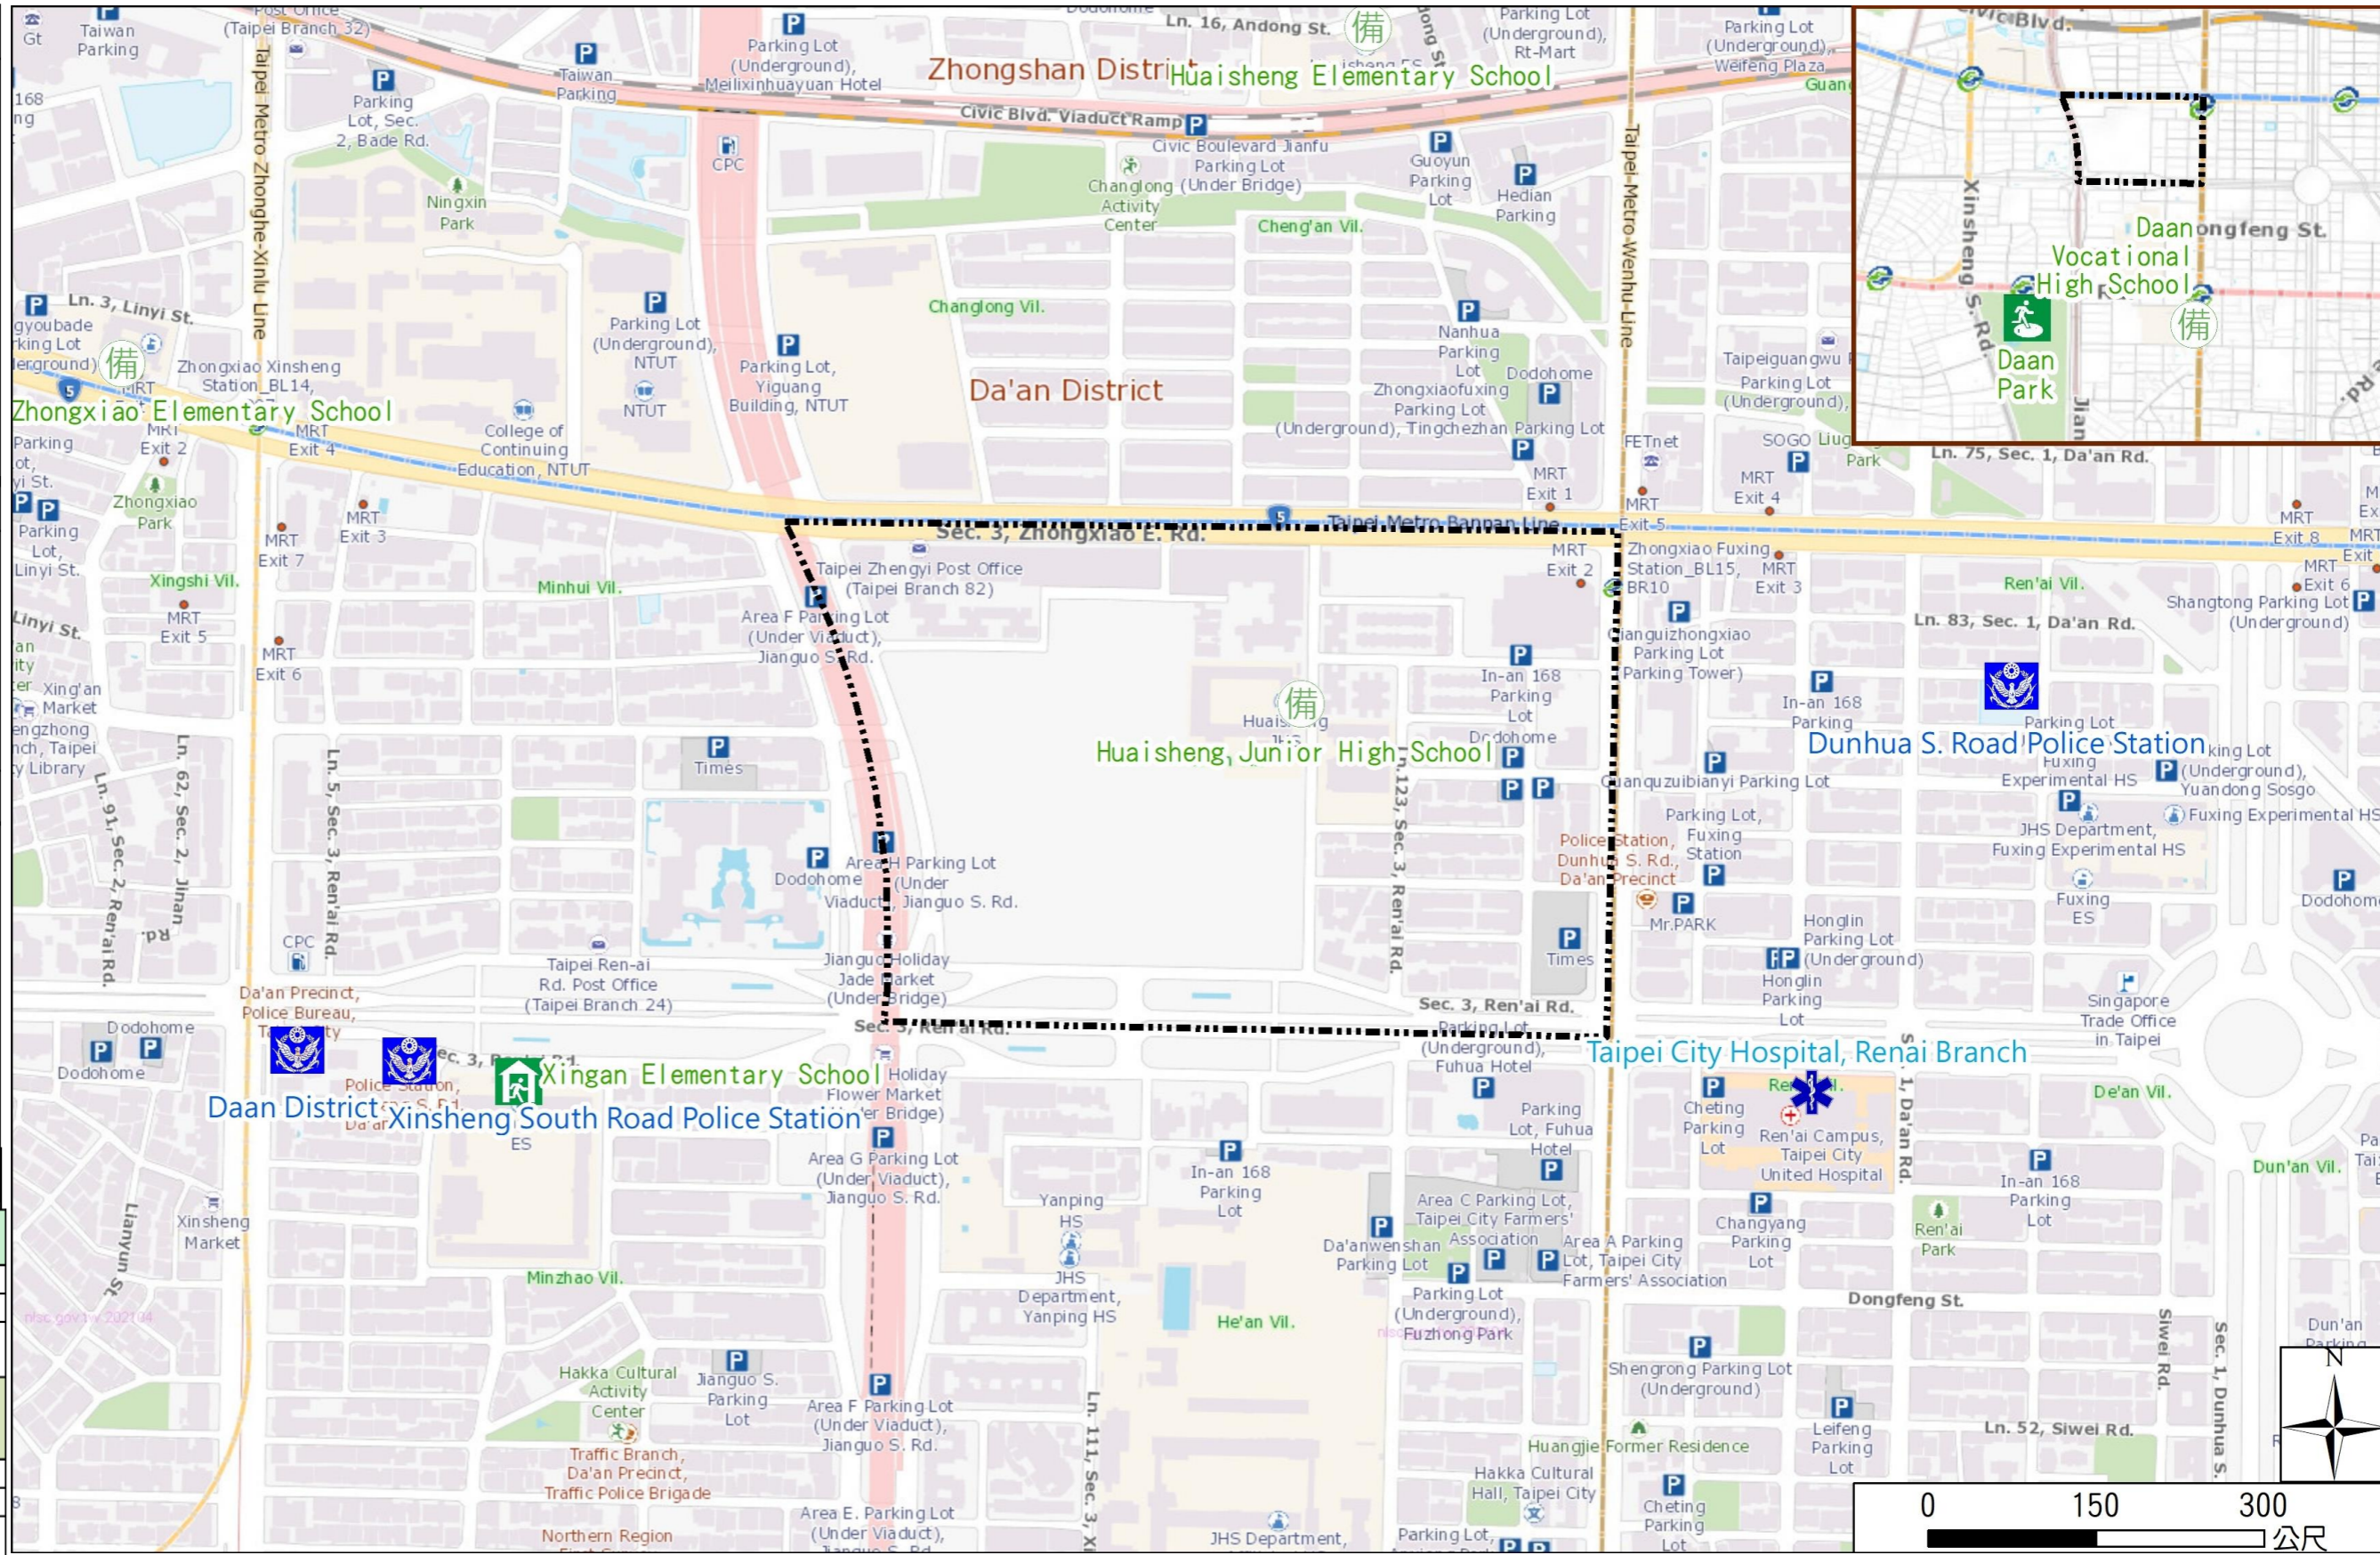

Yicun Vil., Da'an Dist., Taipei City Evacuation Map

Emergency notification

Taipei Citizen Hotline : 1999
Fire Department Tel. : 119
Police Department Tel. : 110
EOC of Da'an Dist.
Non-emergency number :
02-23511711
Emergency number :
02-66329119
Officer
Mobile : 0988-179809
Note: Please call this District's EOC to ensure that the evacuation shelter is open

Disaster Prevention Information Website

Taipei City Disaster Prevention Information Website

Evacuation Principle

Flood: Vertical evacuation or preventive evacuation
Earthquake :

More disaster prevention knowledge :
Taipei City Disaster Prevention Guide

Evacuation Shelter

Name	Daan Park Shelter for Earthquake
Address	No.32, Sec. 2, Xinsheng S. Rd.
Capacity	37949
Contact number	02-23032451
Name	Xingan Elementary School (School for Priority Shelter) Shelter for Earthquake
Address	No. 22, Sec. 3, Ren'ai Rd.
Capacity	183
Contact number	02-27074191#3301
Name	Huaisheng Junior High School
Address	No. 30, Ln. 248, Sec. 3, Zhongxiao E. Rd.
Capacity	167
Contact number	02-27215078#331
Name	Daan Vocational High School
Address	No. 52, Sec. 2, Fuxing S. Rd.
Capacity	100
Contact number	02-27091630#1401

Legend 圖例	里界 Village Boundary	避難收容處所 Evacuation Shelter	防救災單位 Disaster Rescue Resources	重要地標 Landmark
	里界 Village Boundary	室內避難收容處所(優先安置學校) Indoor Evacuation Shelter (School for Priority Shelter)	警察單位 Police Department	重要地標 Landmark
		室外避難收容處所(防災公園) Outdoor Evacuation Shelter (Disaster Prevention Park)	消防單位 Fire Department	
		避難收容處所(備用) Evacuation Shelter (Backup)	急救責任醫院 Designated Hospital (Emergency Medical Treatment)	
			直升機起降場 Helipad