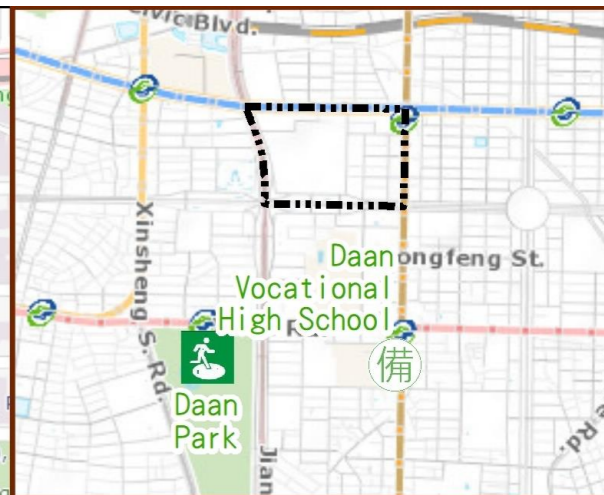

Yicun Vil., Da'an Dist., Taipei City Evacuation Map

Emergency notification

Taipei Citizen Hotline : 1999
 Fire Department Tel. : 119
 Police Department Tel. : 110
 EOC of Da'an Dist.
 Non-emergency number :
 02-23511711
 Emergency number :
 02-66329119
Officer
 Mobile : 0988-179809
Note: Please call this District's EOC to ensure that the evacuation shelter is open

Evacuation Shelter

Name	Daan Park Shelter for Earthquake
Address	No.32, Sec. 2, Xinsheng S. Rd.
Capacity	37949
Contact number	02-23032451
Name	Xingan Elementary School (School for Priority Shelter) Shelter for Earthquake
Address	No. 22, Sec. 3, Ren'ai Rd.
Capacity	183
Contact number	02-27074191#3301
Name	Huaisheng Junior High School
Address	No. 30, Ln. 248, Sec. 3, Zhongxiao E. Rd.
Capacity	167
Contact number	02-27215078#331
Name	Daan Vocational High School
Address	No. 52, Sec. 2, Fuxing S. Rd.
Capacity	100
Contact number	02-27091630#1401