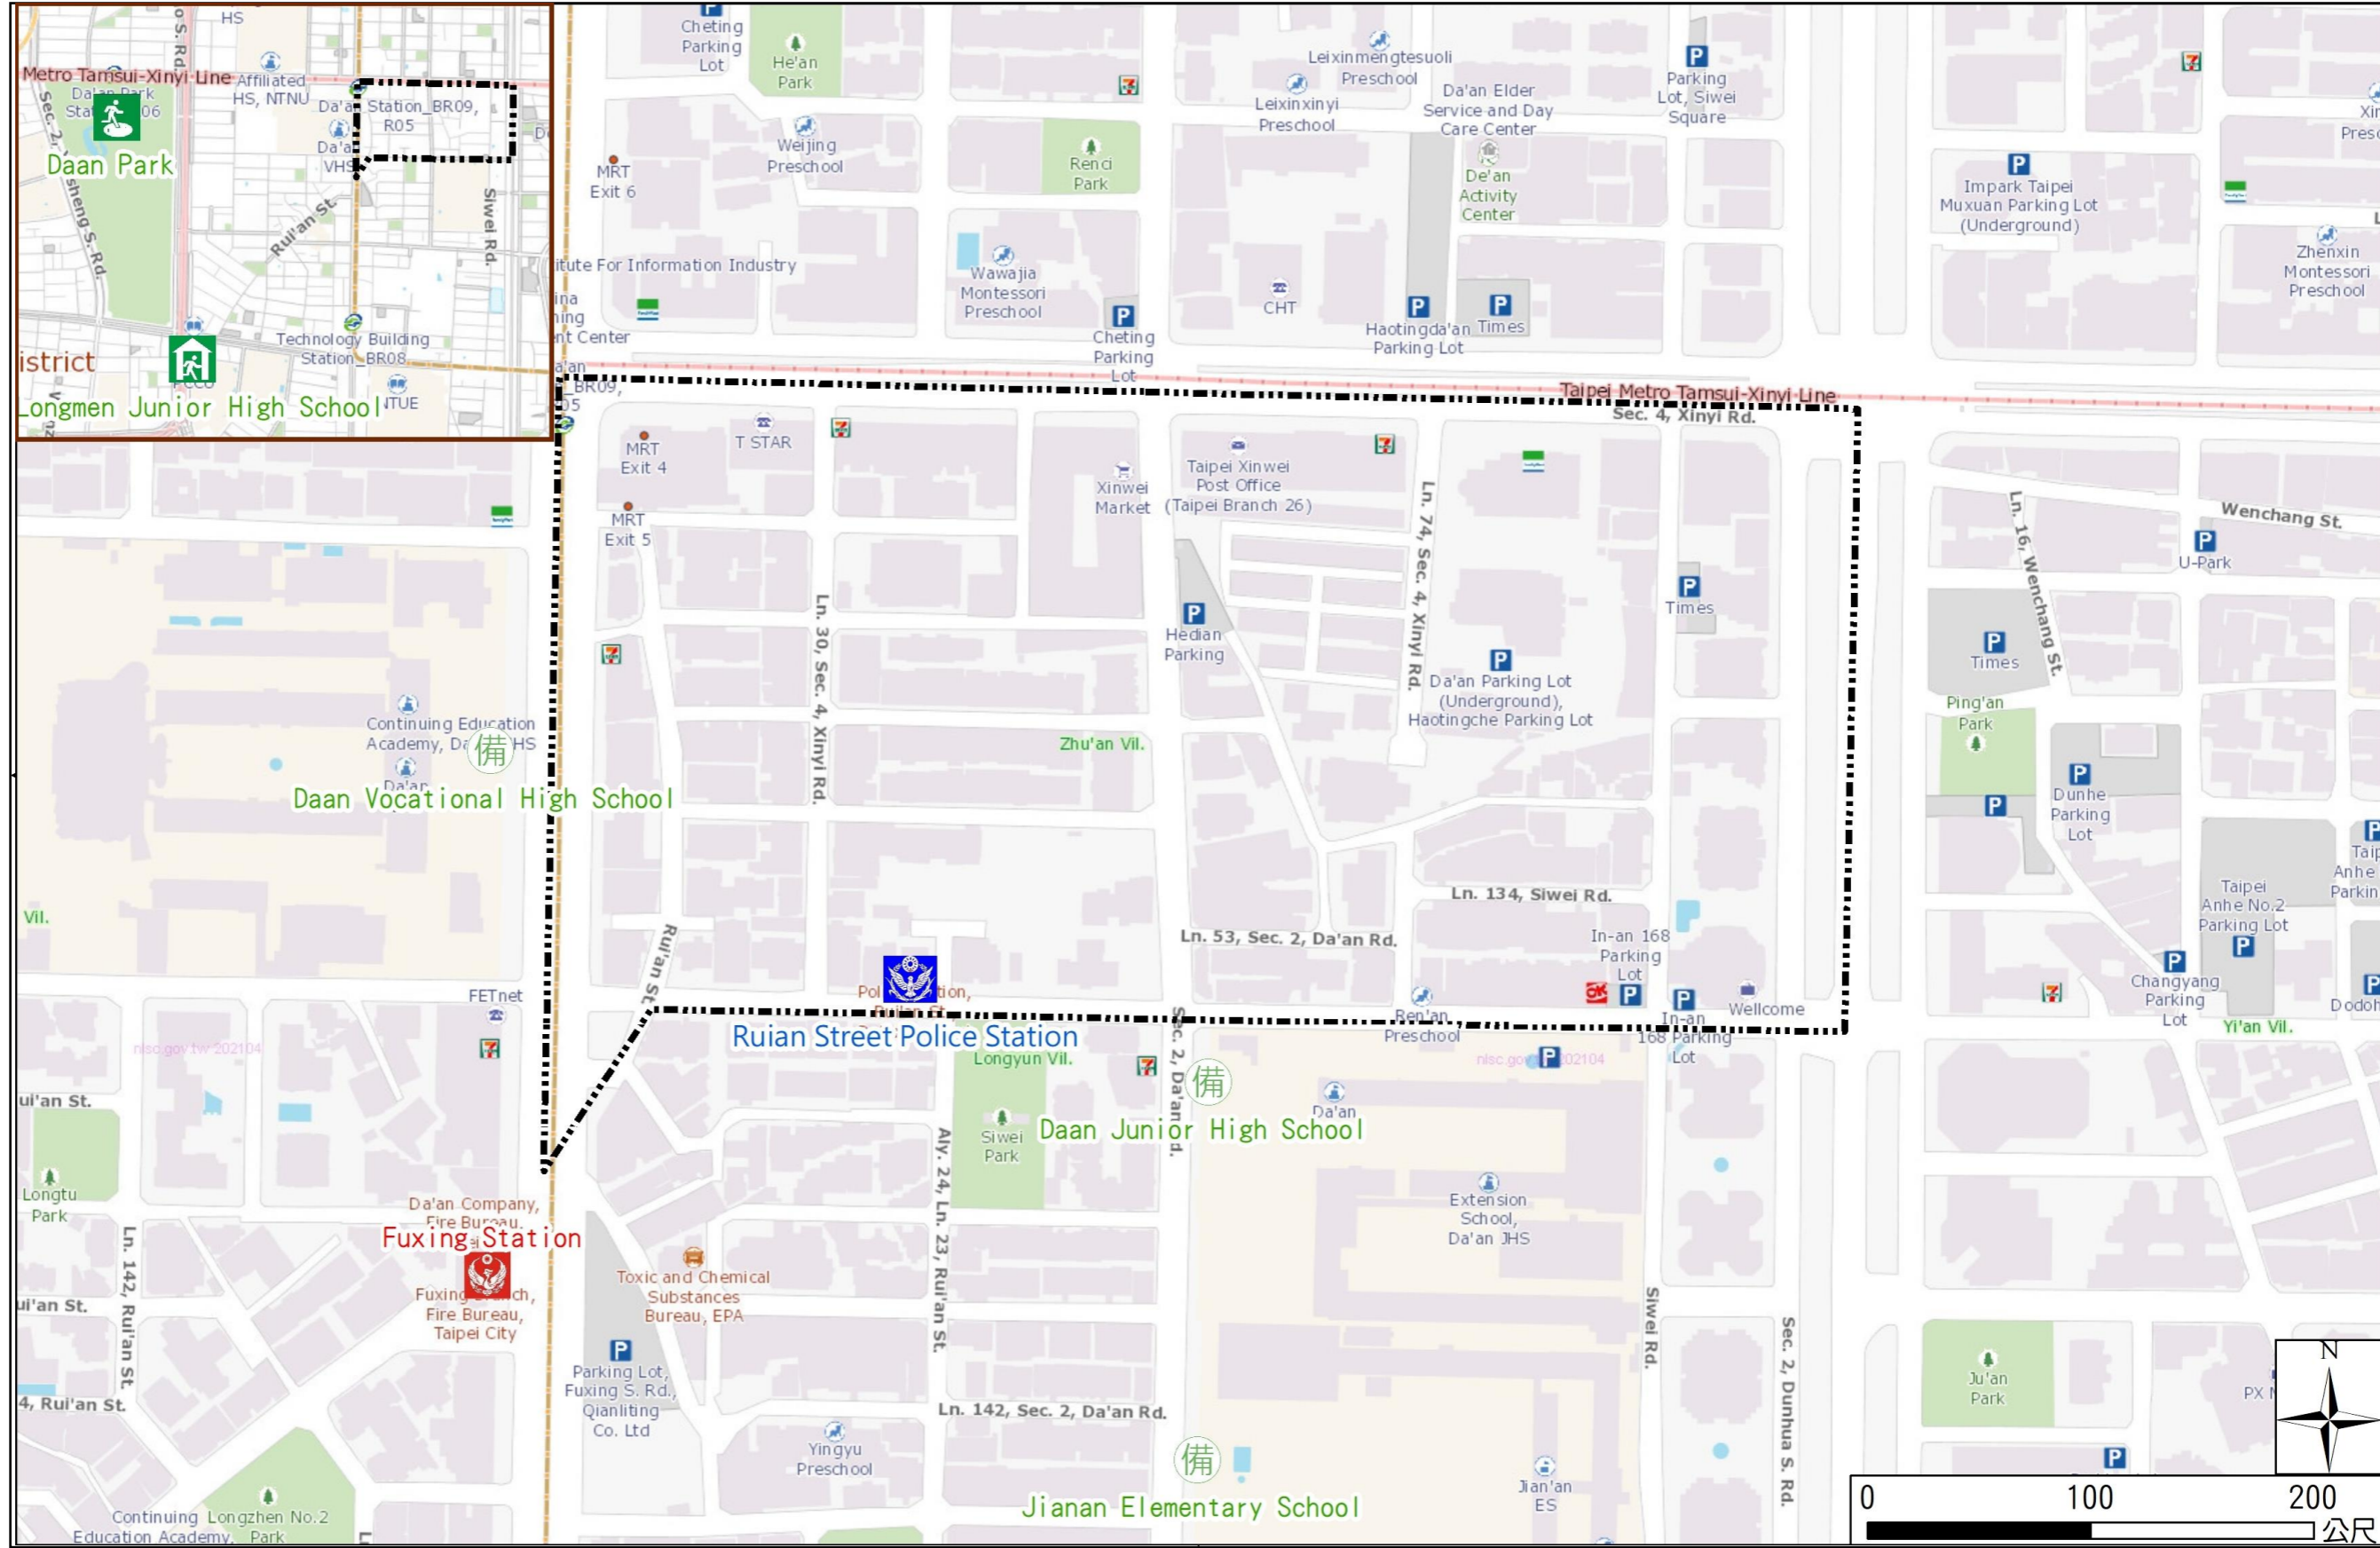

Zhu'an Vil., Da'an Dist., Taipei City Evacuation Map

Emergency notification

Taipei Citizen Hotline : 1999
Fire Department Tel. : 119
Police Department Tel. : 110
EOC of Da'an Dist.
Non-emergency number : 02-23511711
Emergency number : 02-66329119
Officer
Mobile : 0988-179830
Note: Please call this District's EOC to ensure that the evacuation shelter is open

Disaster Prevention Information Website

[Taipei City Disaster Prevention Information Website](#)

Evacuation Principle

Flood: Vertical evacuation or preventive evacuation
Earthquake :

More disaster prevention knowledge :
[Taipei City Disaster Prevention Guide](#)

Evacuation Shelter

Name	Daan Park Shelter for Earthquake
Address	No.32, Sec. 2, Xinheng S. Rd.
Capacity	37949
Contact number	02-23032451
Name	Long Men Junior High School (School for Priority Shelter) Shelter for Earthquake
Address	No. 269, Sec. 2, Jianquo S. Rd.
Capacity	319
Contact number	02-27330299#1402
Name	Daan Vocational High School
Address	No. 52, Sec. 2, Fuxing S. Rd.
Capacity	100
Contact number	02-27091630#1401