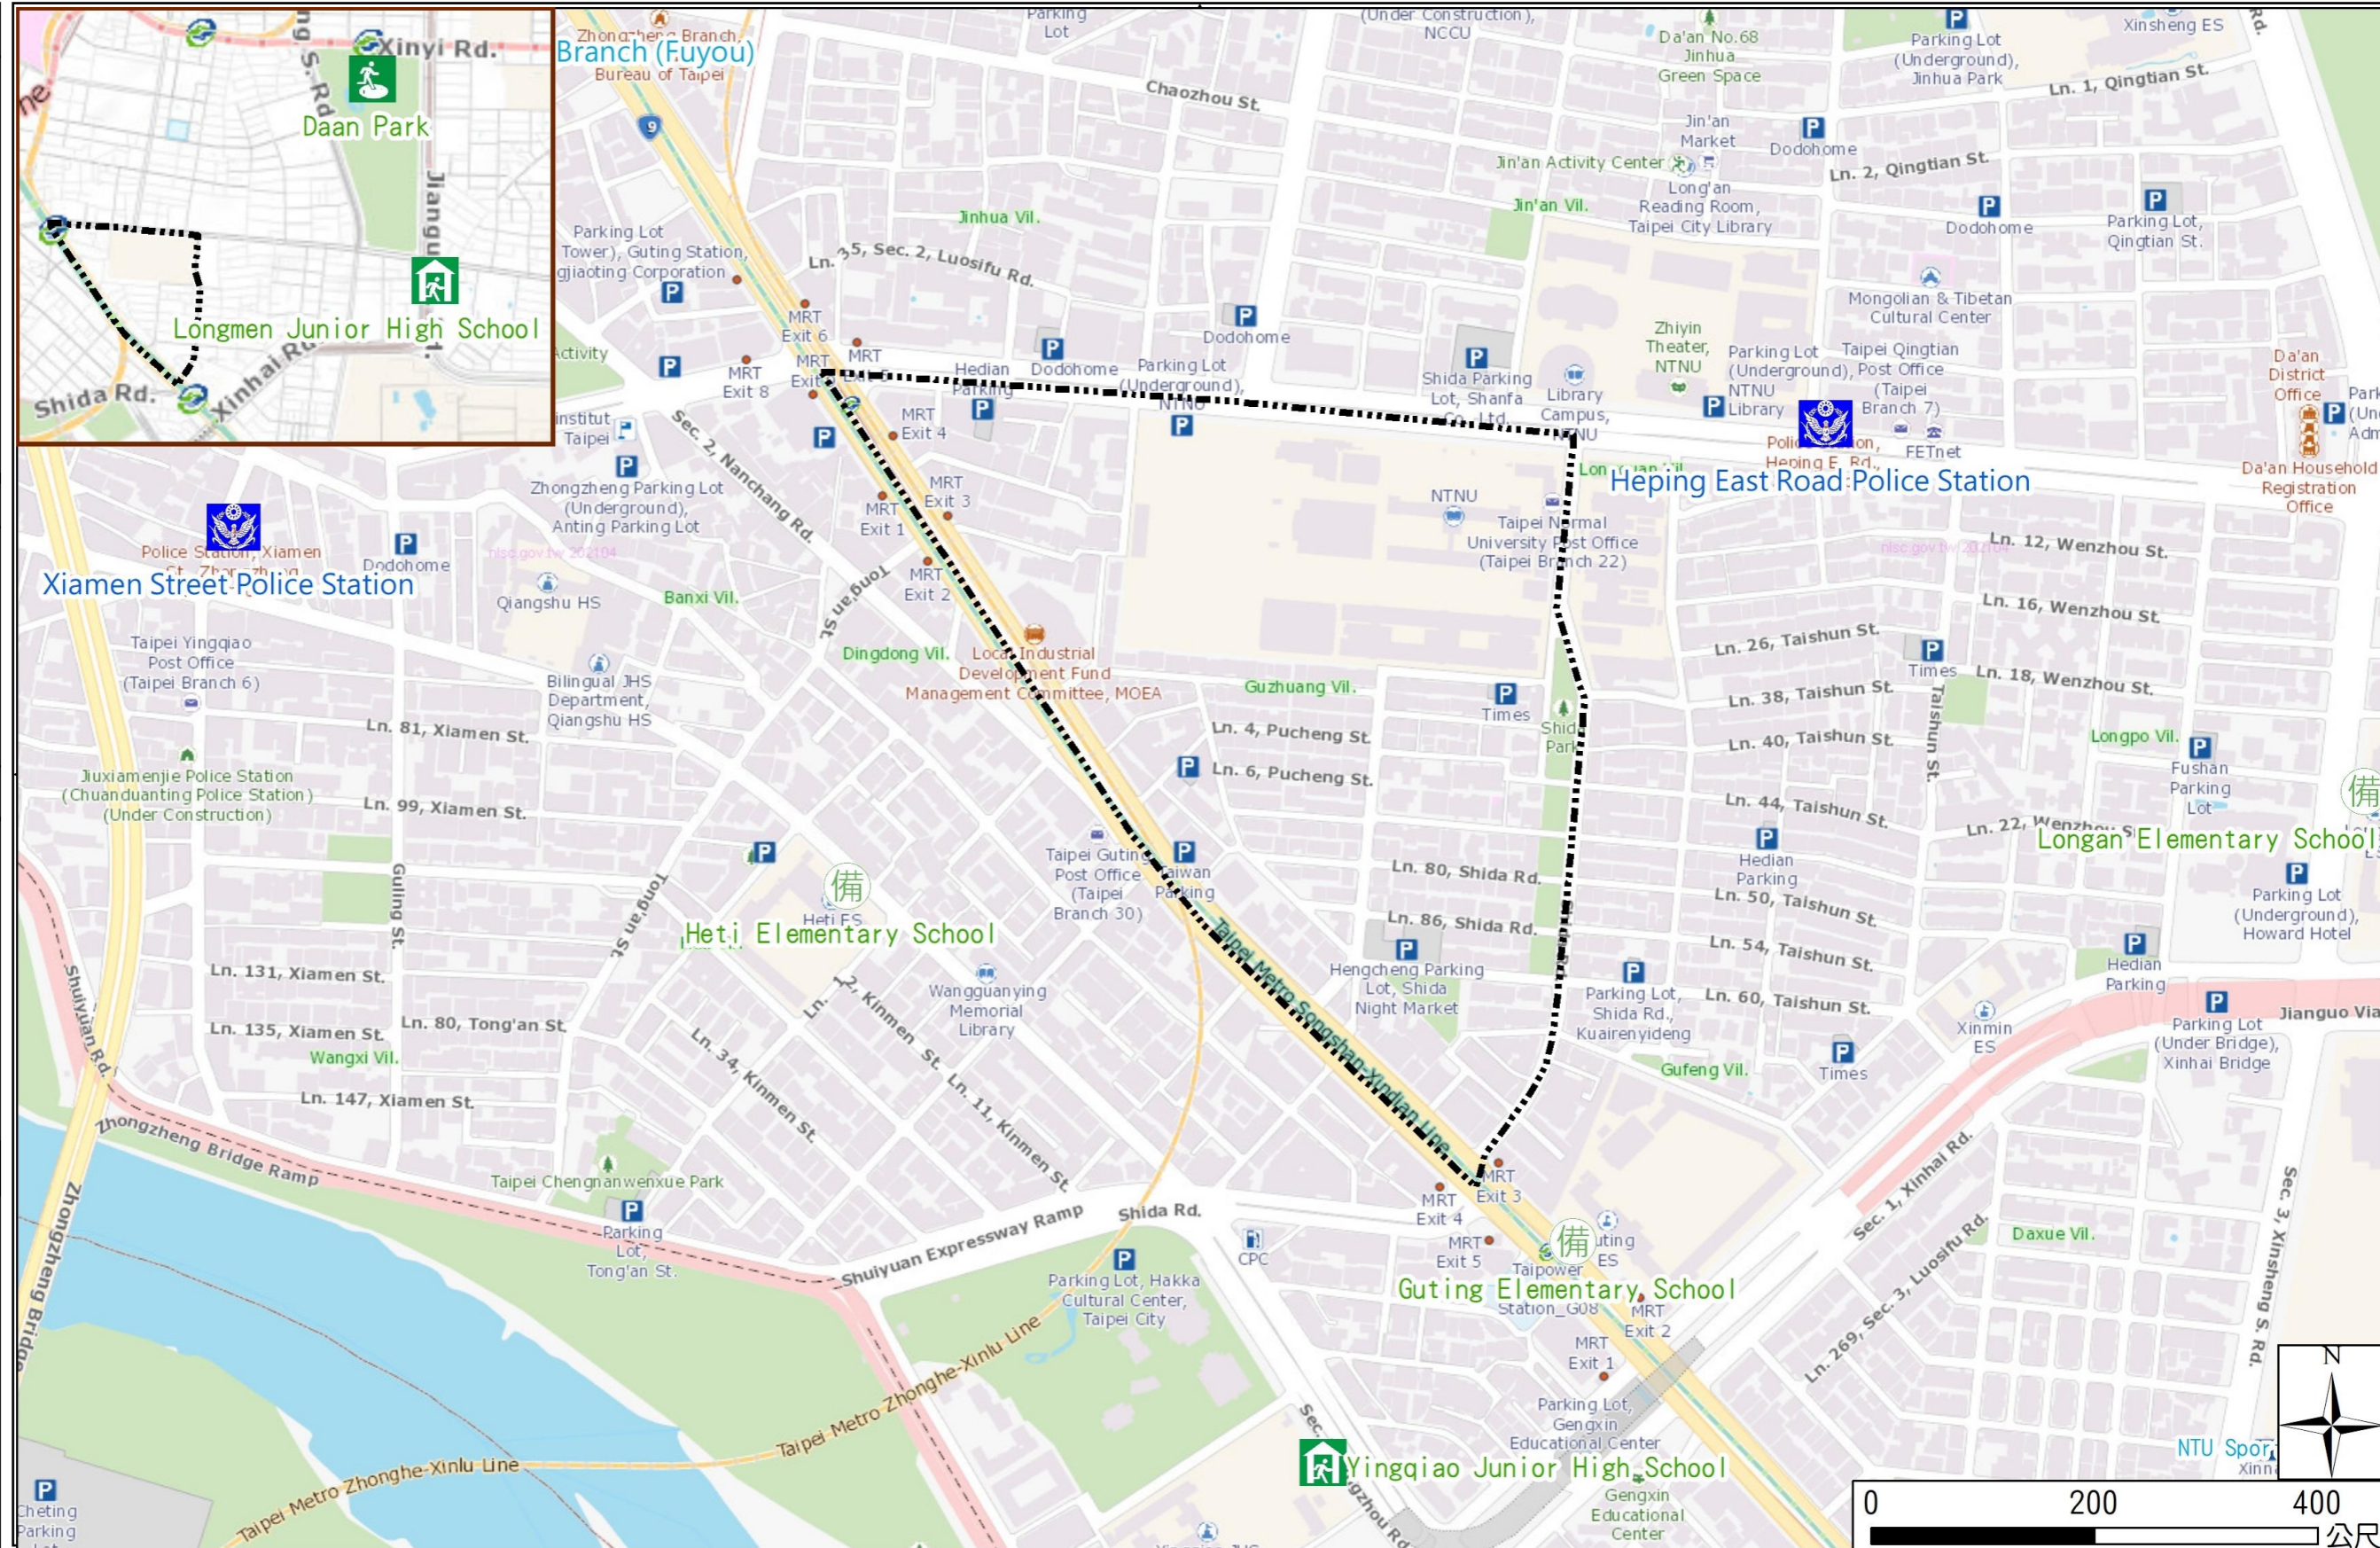

Guzhuang Vil., Da'an Dist., Taipei City Evacuation Map

Emergency notification

Taipei Citizen Hotline : 1999
 Fire Department Tel. : 119
 Police Department Tel. : 110
 EOC of Da'an Dist.
 Non-emergency number : 02-23511711
 Emergency number : 02-66329119
 Officer
 Mobile : 0988-179817
 Note: Please call this District's EOC to ensure that the evacuation shelter is open

Disaster Prevention Information Website

Taipei City Disaster Prevention Information Website

Evacuation Principle

Flood: Vertical evacuation or preventive evacuation
 Earthquake :

More disaster prevention knowledge :
 Taipei City Disaster Prevention Guide

Evacuation Shelter

Name	Daan Park Shelter for Earthquake
Address	No.32, Sec. 2, Xinsheng S. Rd.
Capacity	37949
Contact number	02-23032451
Name	Long Men Junior High School (School for Priority Shelter) Shelter for Earthquake
Address	No.269, Sec. 2, Chien-Kuo S. Rd.
Capacity	319
Contact number	02-27330299#1402
Name	Longan Elementary School
Address	No. 33, Sec. 3, Xinsheng S. Rd.
Capacity	31
Contact number	02-23632077#730
Name	Guting Elementary School
Address	No. 201, Sec. 3, Roosevelt Rd.
Capacity	200
Contact number	02-23639795#832