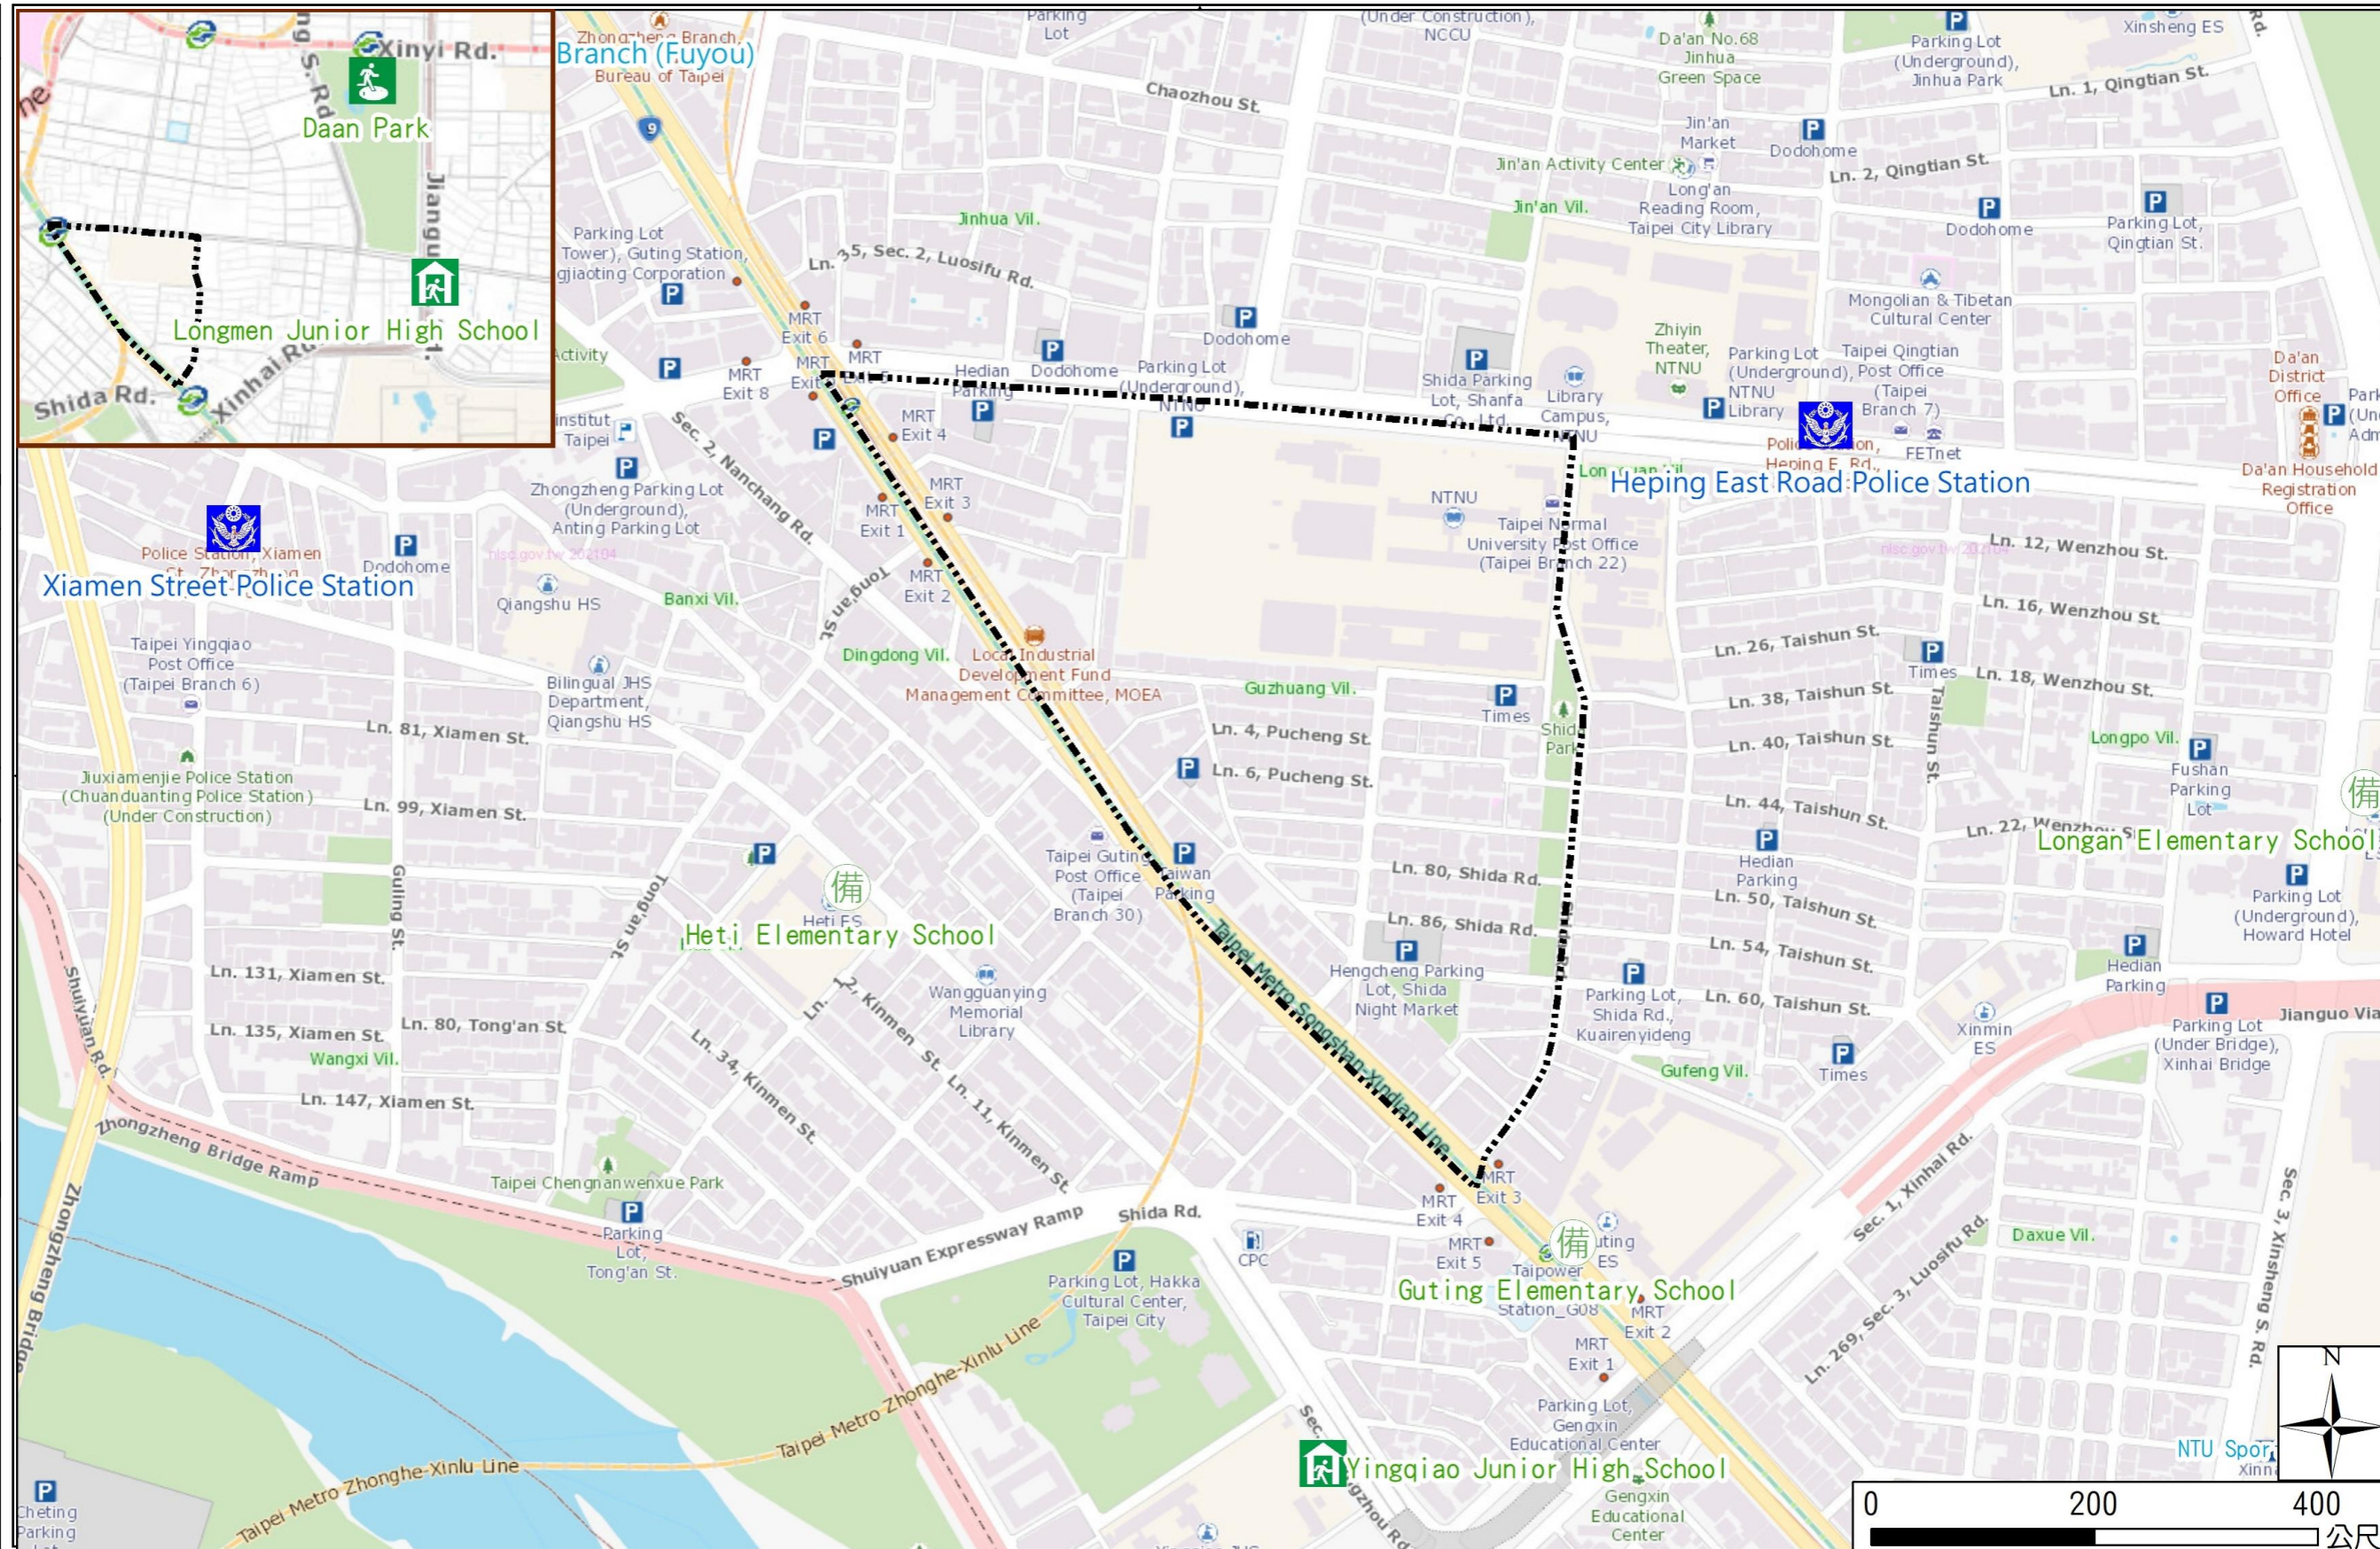

Guzhuang Vil., Da'an Dist., Taipei City Evacuation Map

Emergency notification

Taipei Citizen Hotline : 1999
 Fire Department Tel. : 119
 Police Department Tel. : 110
 EOC of Da'an Dist.
 Non-emergency number : 02-23511711
 Emergency number : 02-66329119
 Officer
 Mobile : 0988-179817
 Note: Please call this District's EOC to ensure that the evacuation shelter is open

Disaster Prevention Information Website

Taipei City Disaster Prevention Information Website

Evacuation Principle

Flood: Vertical evacuation or preventive evacuation
 Earthquake :

More disaster prevention knowledge :
 Taipei City Disaster Prevention Guide

Evacuation Shelter

Name	Daan Park Shelter for Earthquake
Address	No.32, Sec. 2, Xinsheng S. Rd.
Capacity	37949
Contact number	02-23032451
Name	Long Men Junior High School (School for Priority Shelter) Shelter for Earthquake
Address	No.269, Sec. 2, Chien-Kuo S. Rd.
Capacity	319
Contact number	02-27330299#1402
Name	Longan Elementary School
Address	No. 33, Sec. 3, Xinsheng S. Rd.
Capacity	31
Contact number	02-23632077#730
Name	Guting Elementary School
Address	No. 201, Sec. 3, Roosevelt Rd.
Capacity	200
Contact number	02-23639795#832