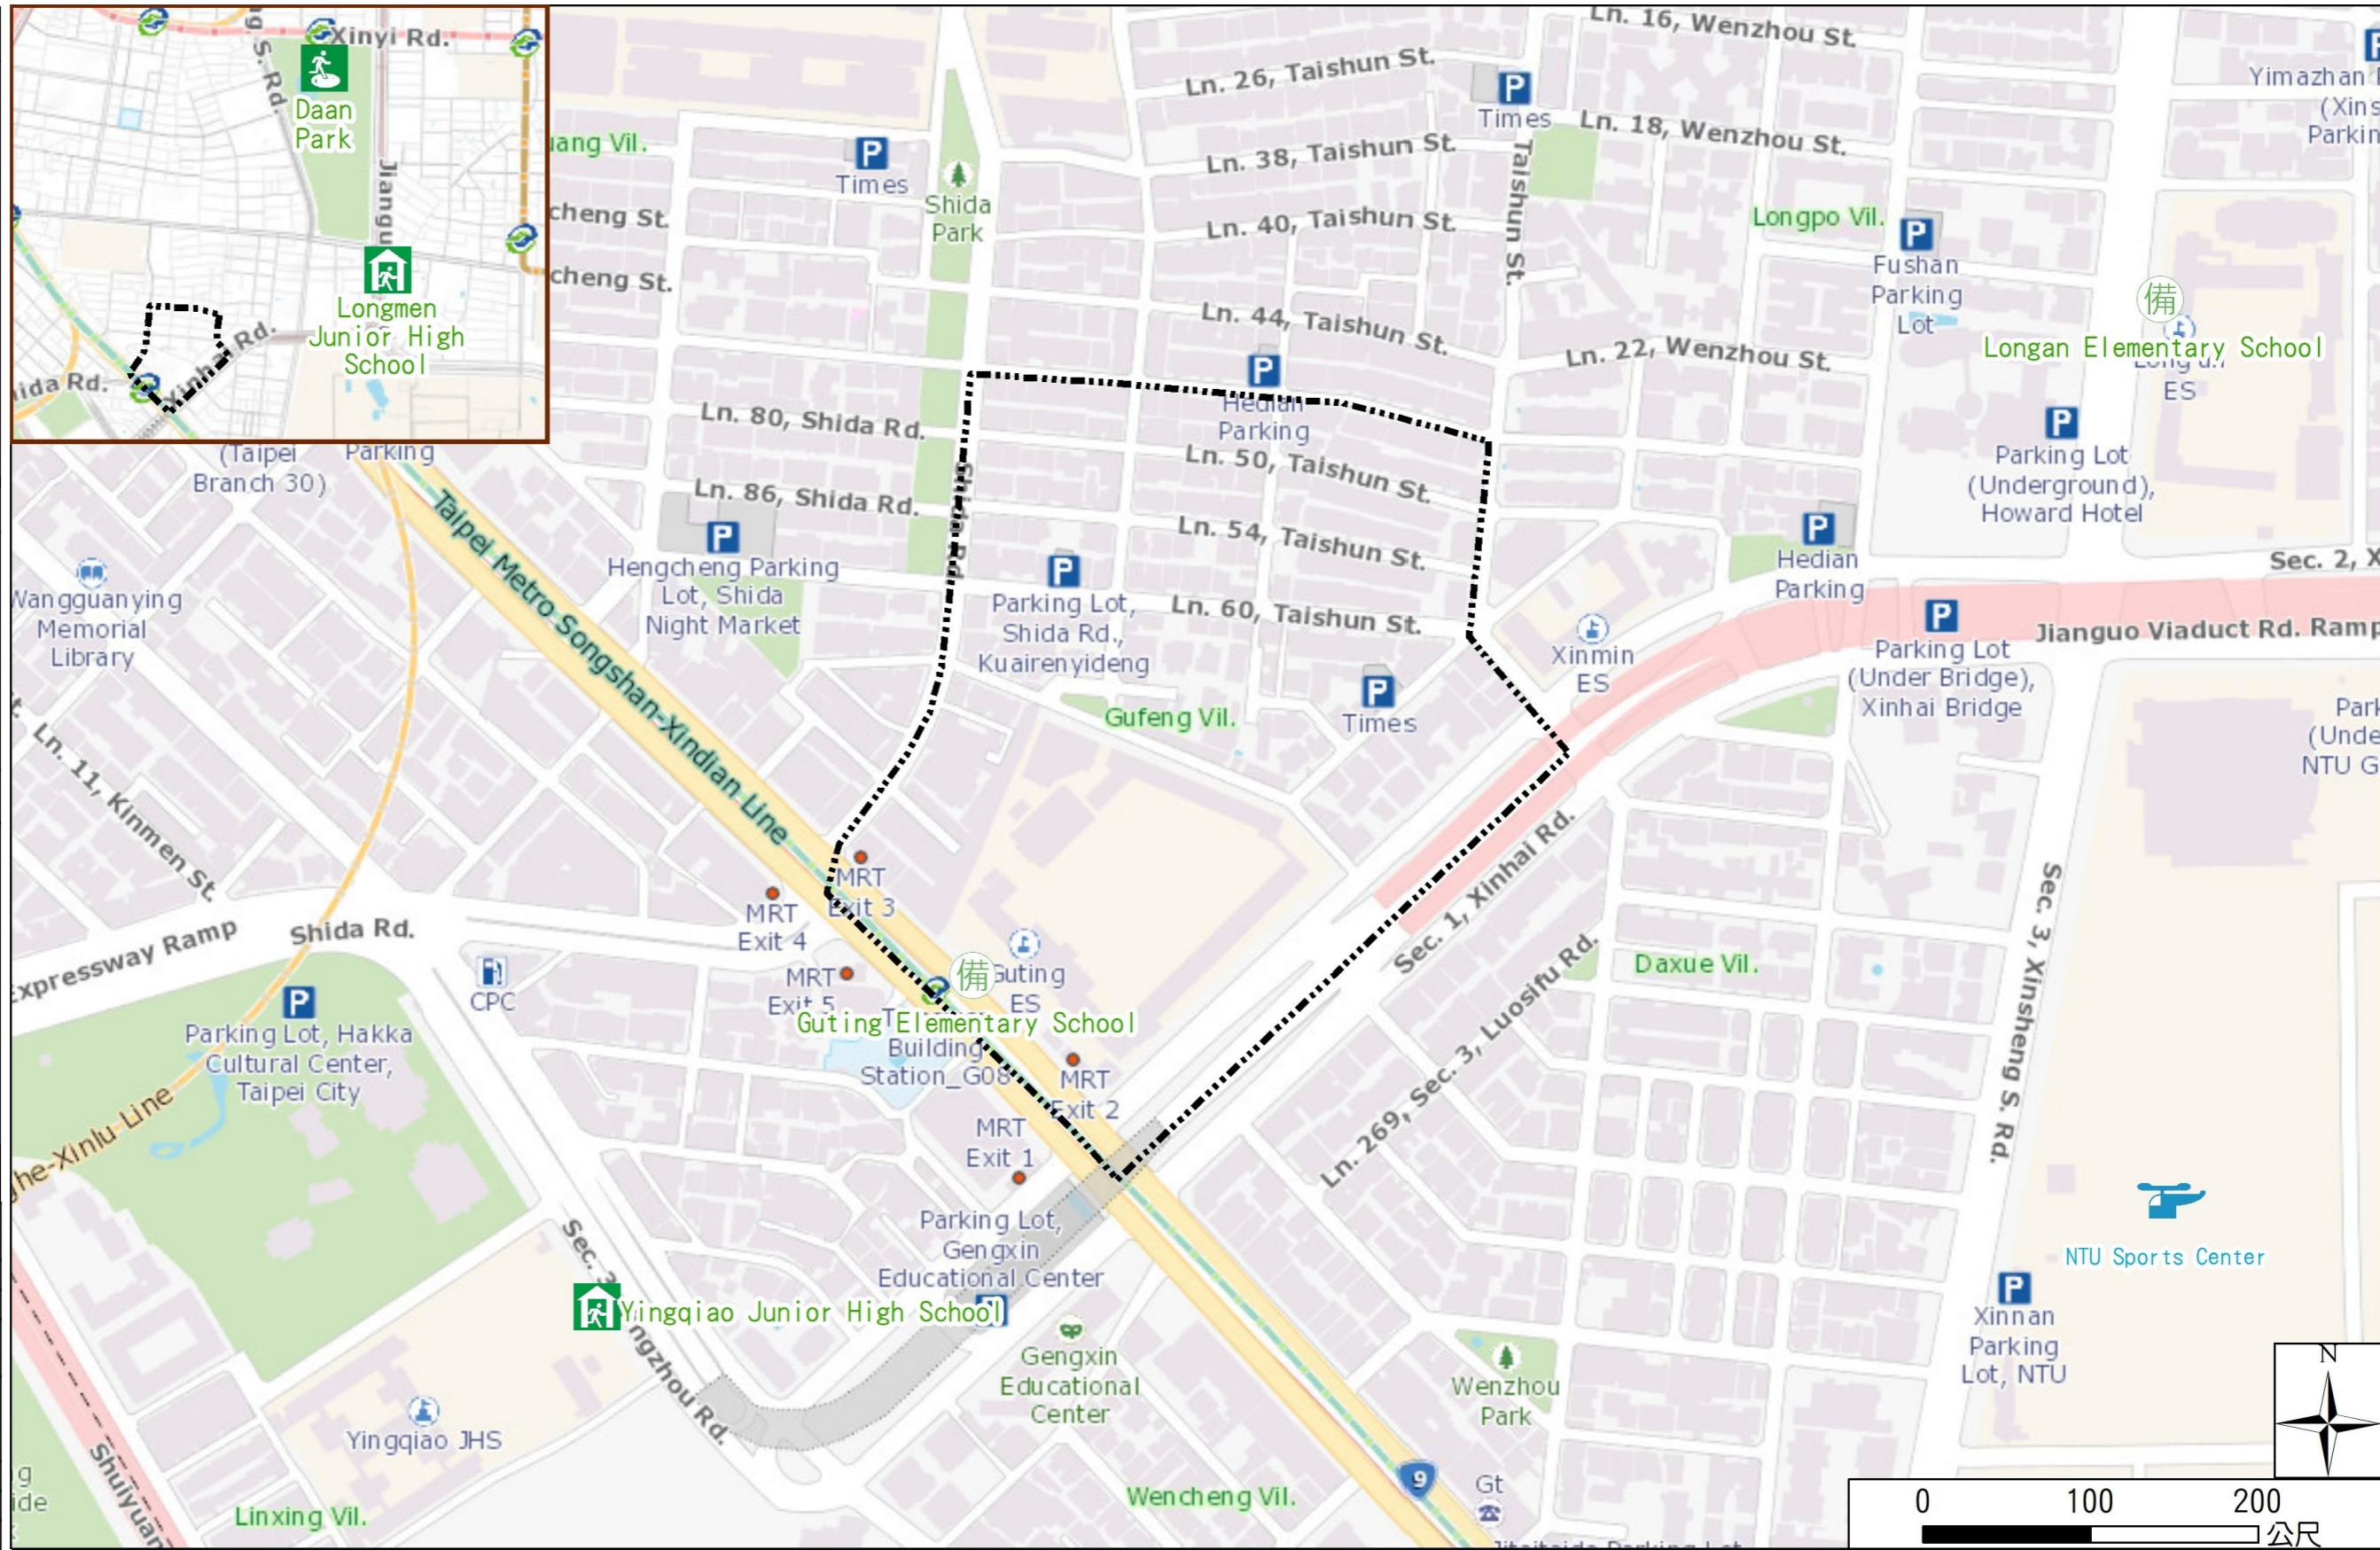

Gufeng Vil. Da'an Dist, Taipei City Evacuation Map

Emergency notification

Taipei Citizen Hotline : 1999
 Fire Department Tel. : 119
 Police Department Tel. : 110
 EOC of Da'an Dist.
 Non-emergency number : 02-23511711
 Emergency number : 02-66329119
 Officer
 Mobile : 0988-179816
 Note: Please call this District's EOC to ensure that the evacuation shelter is open

Disaster Prevention Information Website

Taipei City Disaster Prevention Information Website

Evacuation Principle

Flood: Vertical evacuation or preventive evacuation
 Earthquake :

More disaster prevention knowledge :
 Taipei City Disaster Prevention Guide

Evacuation Shelter

Name	Daan Park Shelter for Earthquake
Address	No.32, Sec. 2, Xinsheng S. Rd.
Capacity	37949
Contact number	02-23032451
Name	Long Men Junior High School (School for Priority Shelter) Shelter for Earthquake
Address	No.269, Sec. 2, Chien-Kuo S. Rd.
Capacity	319
Contact number	02-27330299#1402
Name	Guting Elementary School
Address	No. 201, Sec. 3, Roosevelt Rd.
Capacity	200
Contact number	02-23639795#832
Name	Longan Elementary School
Address	No. 33, Sec. 3, Xinsheng S. Rd.
Capacity	31
Contact number	02-23632077#730