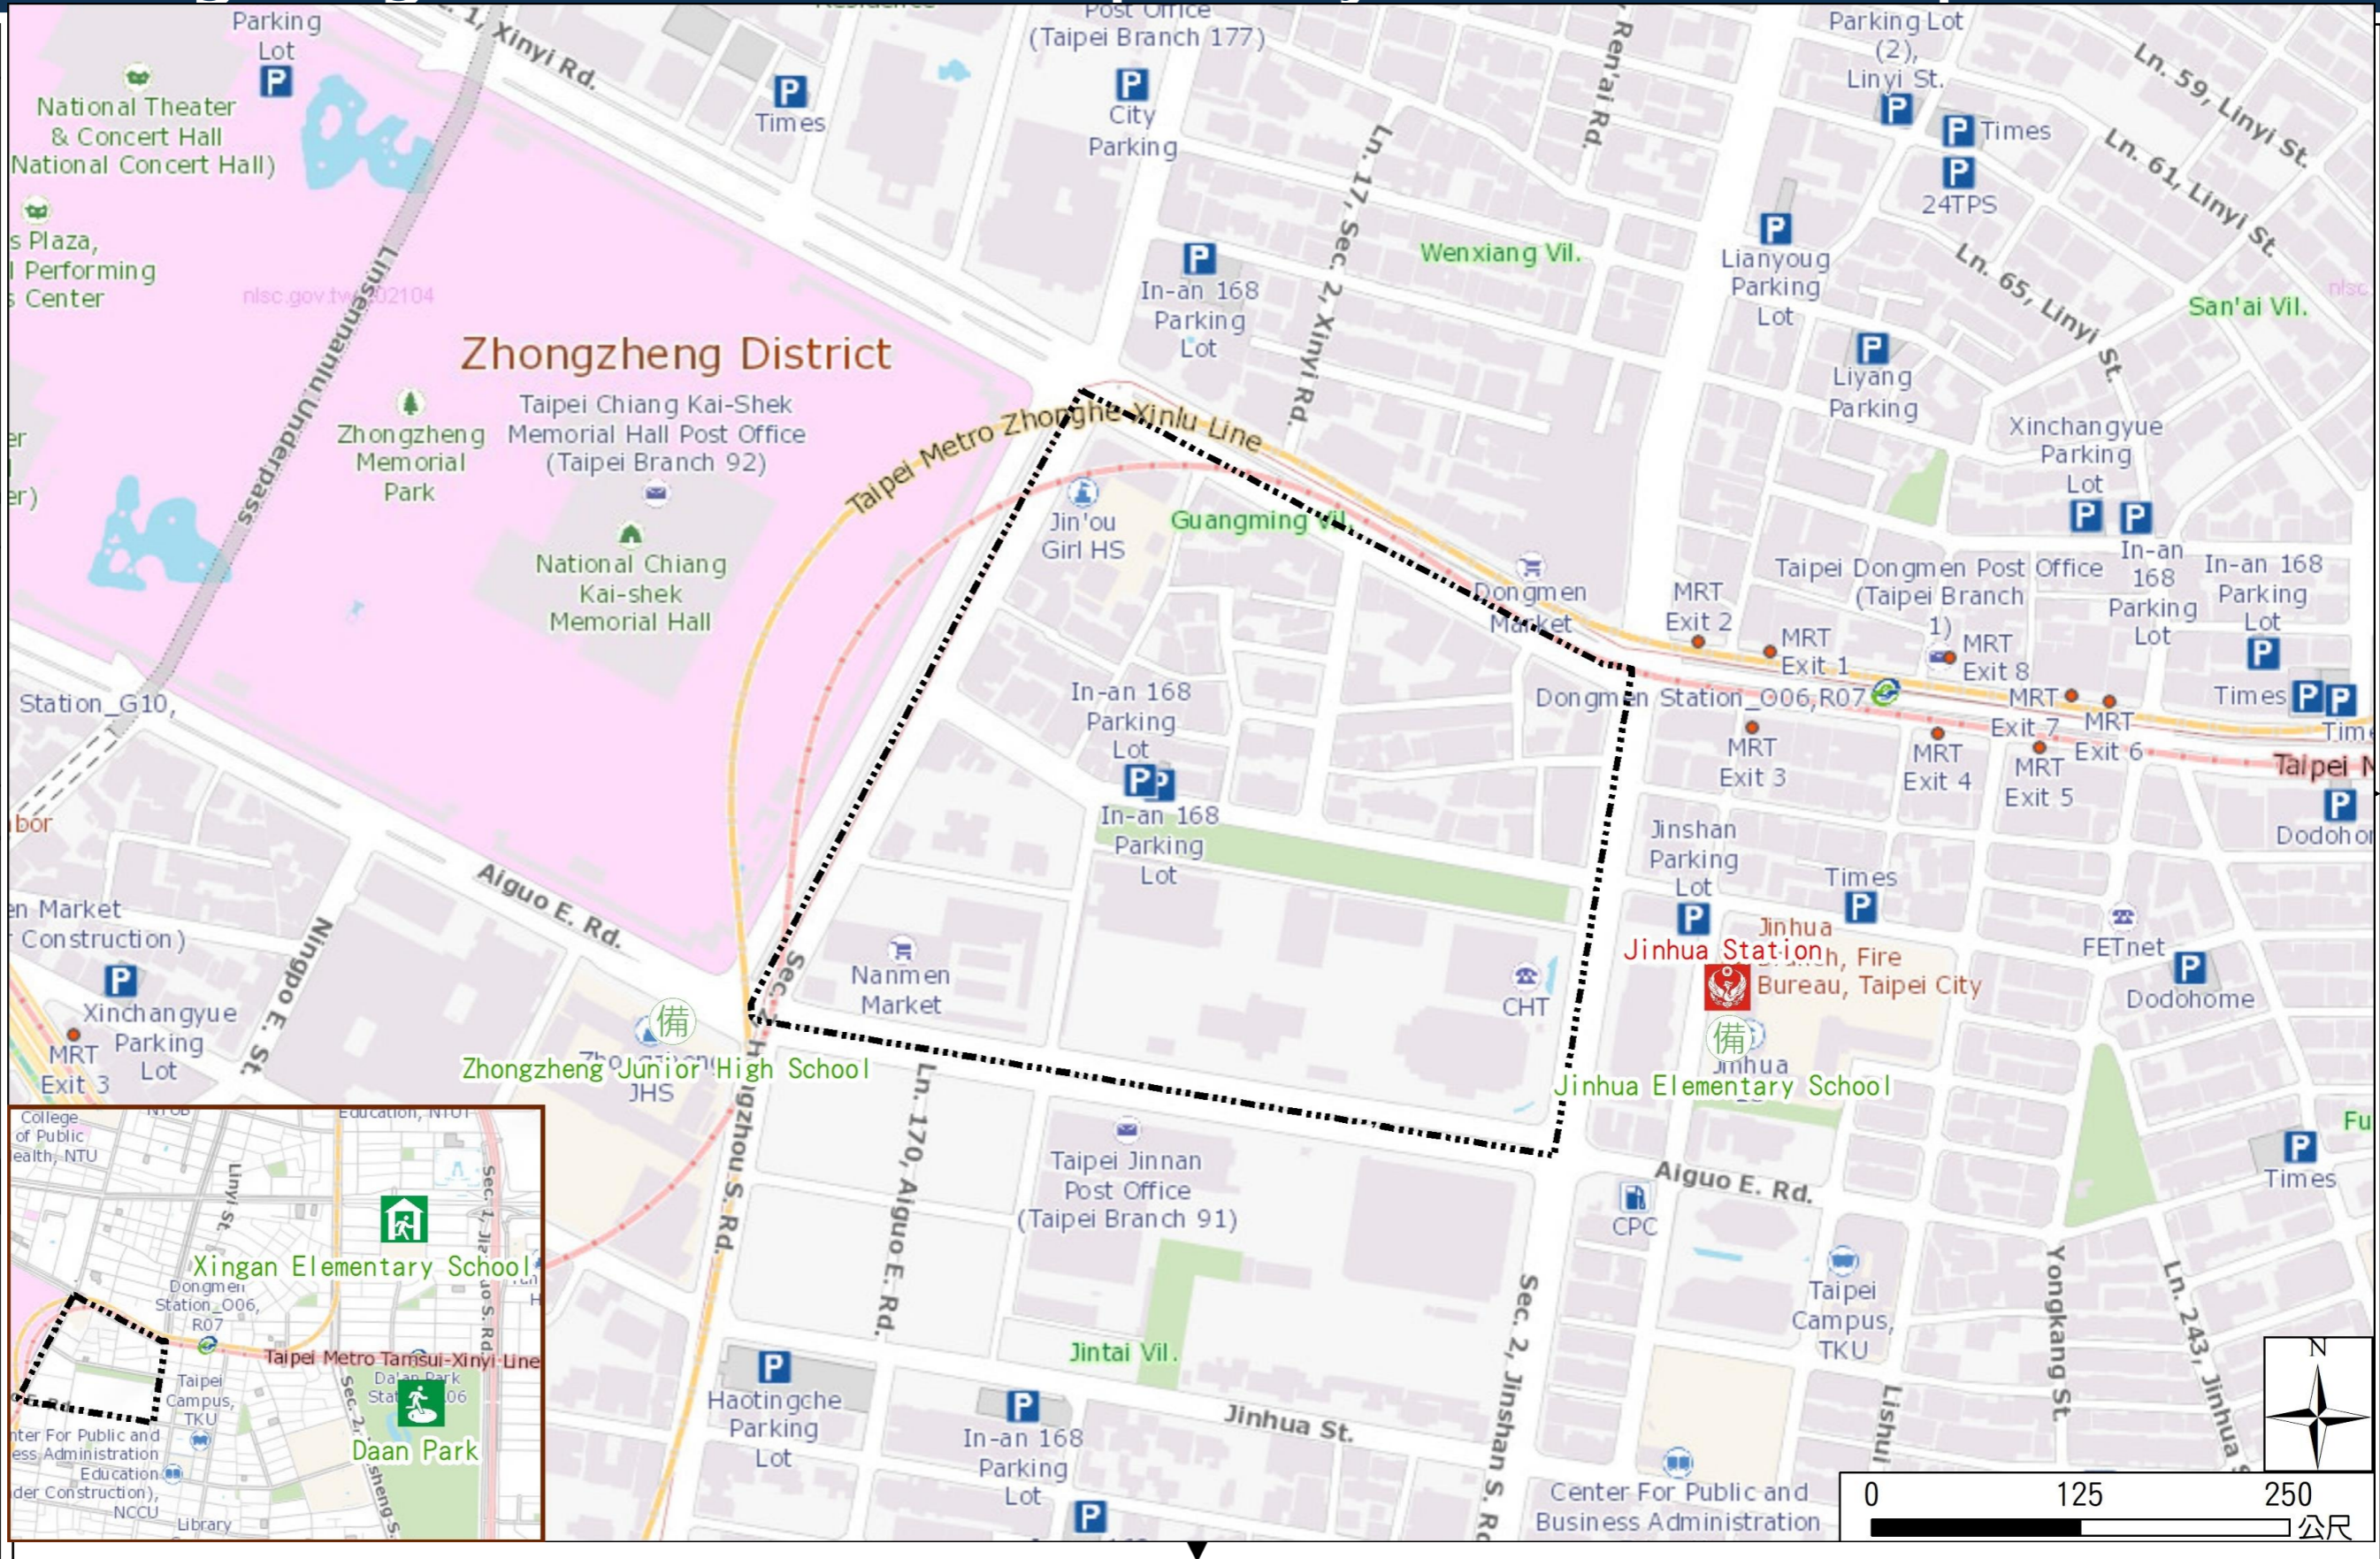

Guangming Vil., Daan Dist., Taipei City Evacuation Map

Emergency notification

Taipei Citizen Hotline : 1999
Fire Department Tel. : 119
Police Department Tel. : 110
EOC of Da'an Dist.
Non-emergency number :
02-23511711
Emergency number :
02-66329119
Officer
Mobile : 0988-179822
Note: Please call this District's
EOC to ensure that the evacuation
shelter is open

Disaster Prevention Information Website

Taipei City Disaster Prevention Information Website

Evacuation Principle

Flood: Vertical evacuation or preventive evacuation
Earthquake :

More disaster prevention knowledge :
Taipei City Disaster Prevention Guide

Evacuation Shelter

Name	Daan Park Shelter for Earthquake
Address	No.32, Sec. 2, Xincheng S. Rd.
Capacity	37949
Contact number	02-23032451
Name	Xingan Elementary School (School for Priority Shelter) Shelter for Earthquake
Address	No. 22, Sec. 3, Ren'ai Rd.
Capacity	183
Contact number	02-27074191#3301
Name	Jinhua Elementary School
Address	No. 11, Ln. 79, Aiguo E. Rd.
Capacity	84
Contact number	02-23917402#830
Name	Jinhua Junior High School
Address	No.32, Sec. 2, Xincheng S. Rd.
Capacity	300
Contact number	02-33931799#512

Legend 圖例	里界 Village Boundary	避難收容處所 Evacuation Shelter	防救災單位 Disaster Rescue Resources	重要地標 Landmark
	里界 Village Boundary	室內避難收容處所(優先安置學校) Indoor Evacuation Shelter (School for Priority Shelter)	警察單位 Police Department	直升機起降場 Helipad
		室外避難收容處所(防災公園) Outdoor Evacuation Shelter (Disaster Prevention Park)	消防單位 Fire Department	重要地標 Landmark
		避難收容處所(備用) Evacuation Shelter (Backup)	急救責任醫院 Designated Hospital (Emergency Medical Treatment)