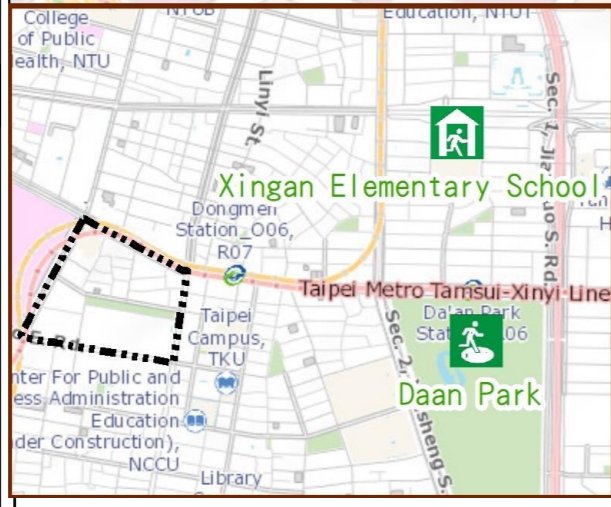

## Evacuation Shelter

Name	Daan Park Shelter for Earthquake
Address	No.32, Sec. 2, Xincheng S. Rd.
Capacity	37949
Contact number	02-23032451
Name	Xingan Elementary School (School for Priority Shelter) Shelter for Earthquake
Address	No. 22, Sec. 3, Ren'ai Rd.
Capacity	183
Contact number	02-27074191#3301
Name	Jinhua Elementary School
Address	No. 11, Ln. 79, Aiguo E. Rd.
Capacity	84
Contact number	02-23917402#830
Name	Jinhua Junior High School
Address	No.32, Sec. 2, Xincheng S. Rd.
Capacity	300
Contact number	02-33931799#512