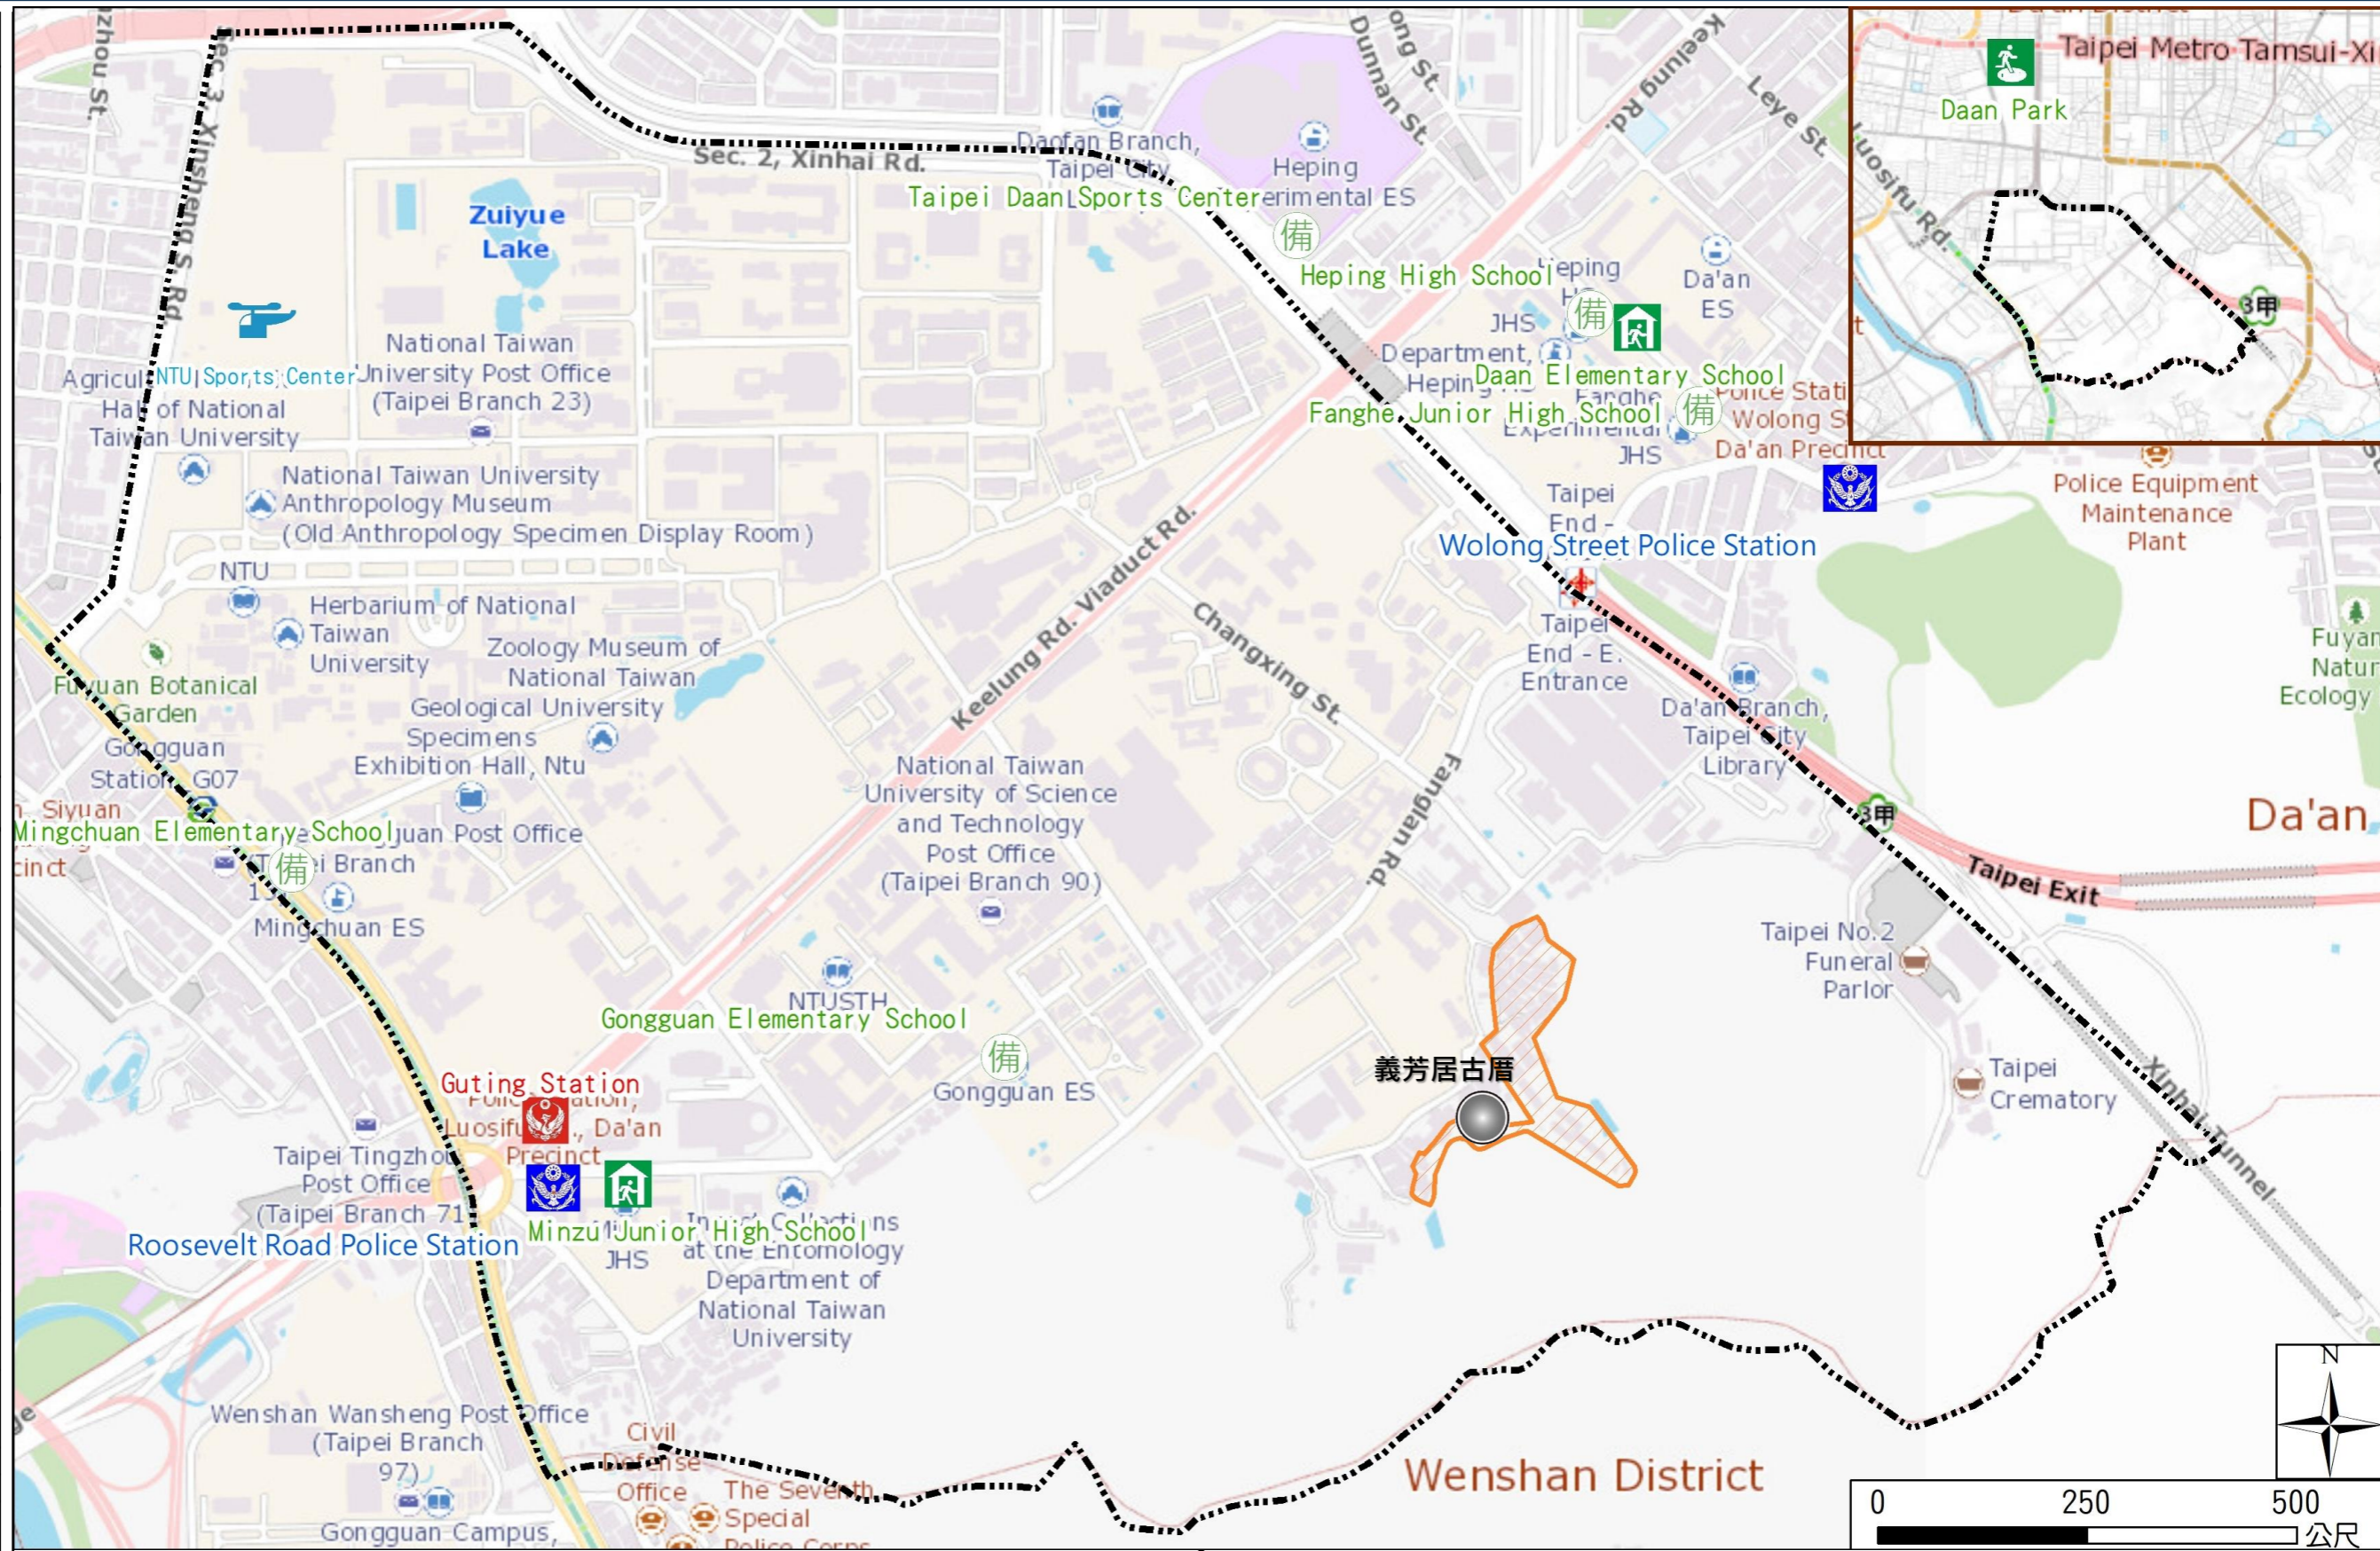

Xuefu Vil., Da'an Dist., Taipei City Evacuation Map

Emergency notification

Taipei Citizen Hotline : 1999
Fire Department Tel. : 119
Police Department Tel. : 110
EOC of Da'an Dist.
Non-emergency number : 02-23511711
Emergency number : 02-66329119
Officer
Mobile : 0988-179856
Note: Please call this District's EOC to ensure that the evacuation shelter is open

Disaster Prevention Information Website

Taipei City Disaster Prevention Information Website

Evacuation Principle

Flood: Vertical evacuation or preventive evacuation
Earthquake :

More disaster prevention knowledge :
Taipei City Disaster Prevention Guide

Evacuation Shelter

Name	Daan Park Shelter for Earthquake
Address	No.32, Sec. 2, Xincheng S. Rd.
Capacity	37949
Contact number	02-23032451
Name	Minzu Junior High School (School for Priority Shelter) Shelter for Flood
Address	No. 13, Ln. 113, Sec. 4, Roosevelt Rd.
Capacity	139
Contact number	02-27322935#234
Name	Daan Elementary School (School for Priority Shelter) Shelter for Flood
Address	No.129, Wolong St.
Capacity	152
Contact number	02-27322332#832
Name	Mingchuan Elementary School
Address	No. 21, Sec. 4, Roosevelt Rd.
Capacity	161
Contact number	02-23639815#16

Legend 圖例	里界 Village Boundary	避難收容處所 Evacuation Shelter	防救災單位 Disaster Rescue Resources	重要地標 Landmark
	里界 Village Boundary	 室內避難收容處所(優先安置學校) Indoor Evacuation Shelter (School for Priority Shelter)	 警察單位 Police Department	 重要地標 Landmark
	山坡地老舊聚落 Hillside Communities	 室外避難收容處所(防災公園) Outdoor Evacuation Shelter (Disaster Prevention Park)	 消防單位 Fire Department	
	土石流潛勢溪流 Potential Debris Flow Hazard Torrent	 避難收容處所(備用) Evacuation Shelter (Backup)	 急救責任醫院 Designated Hospital (Emergency Medical Treatment)	
			 直升機起降場 Helipad