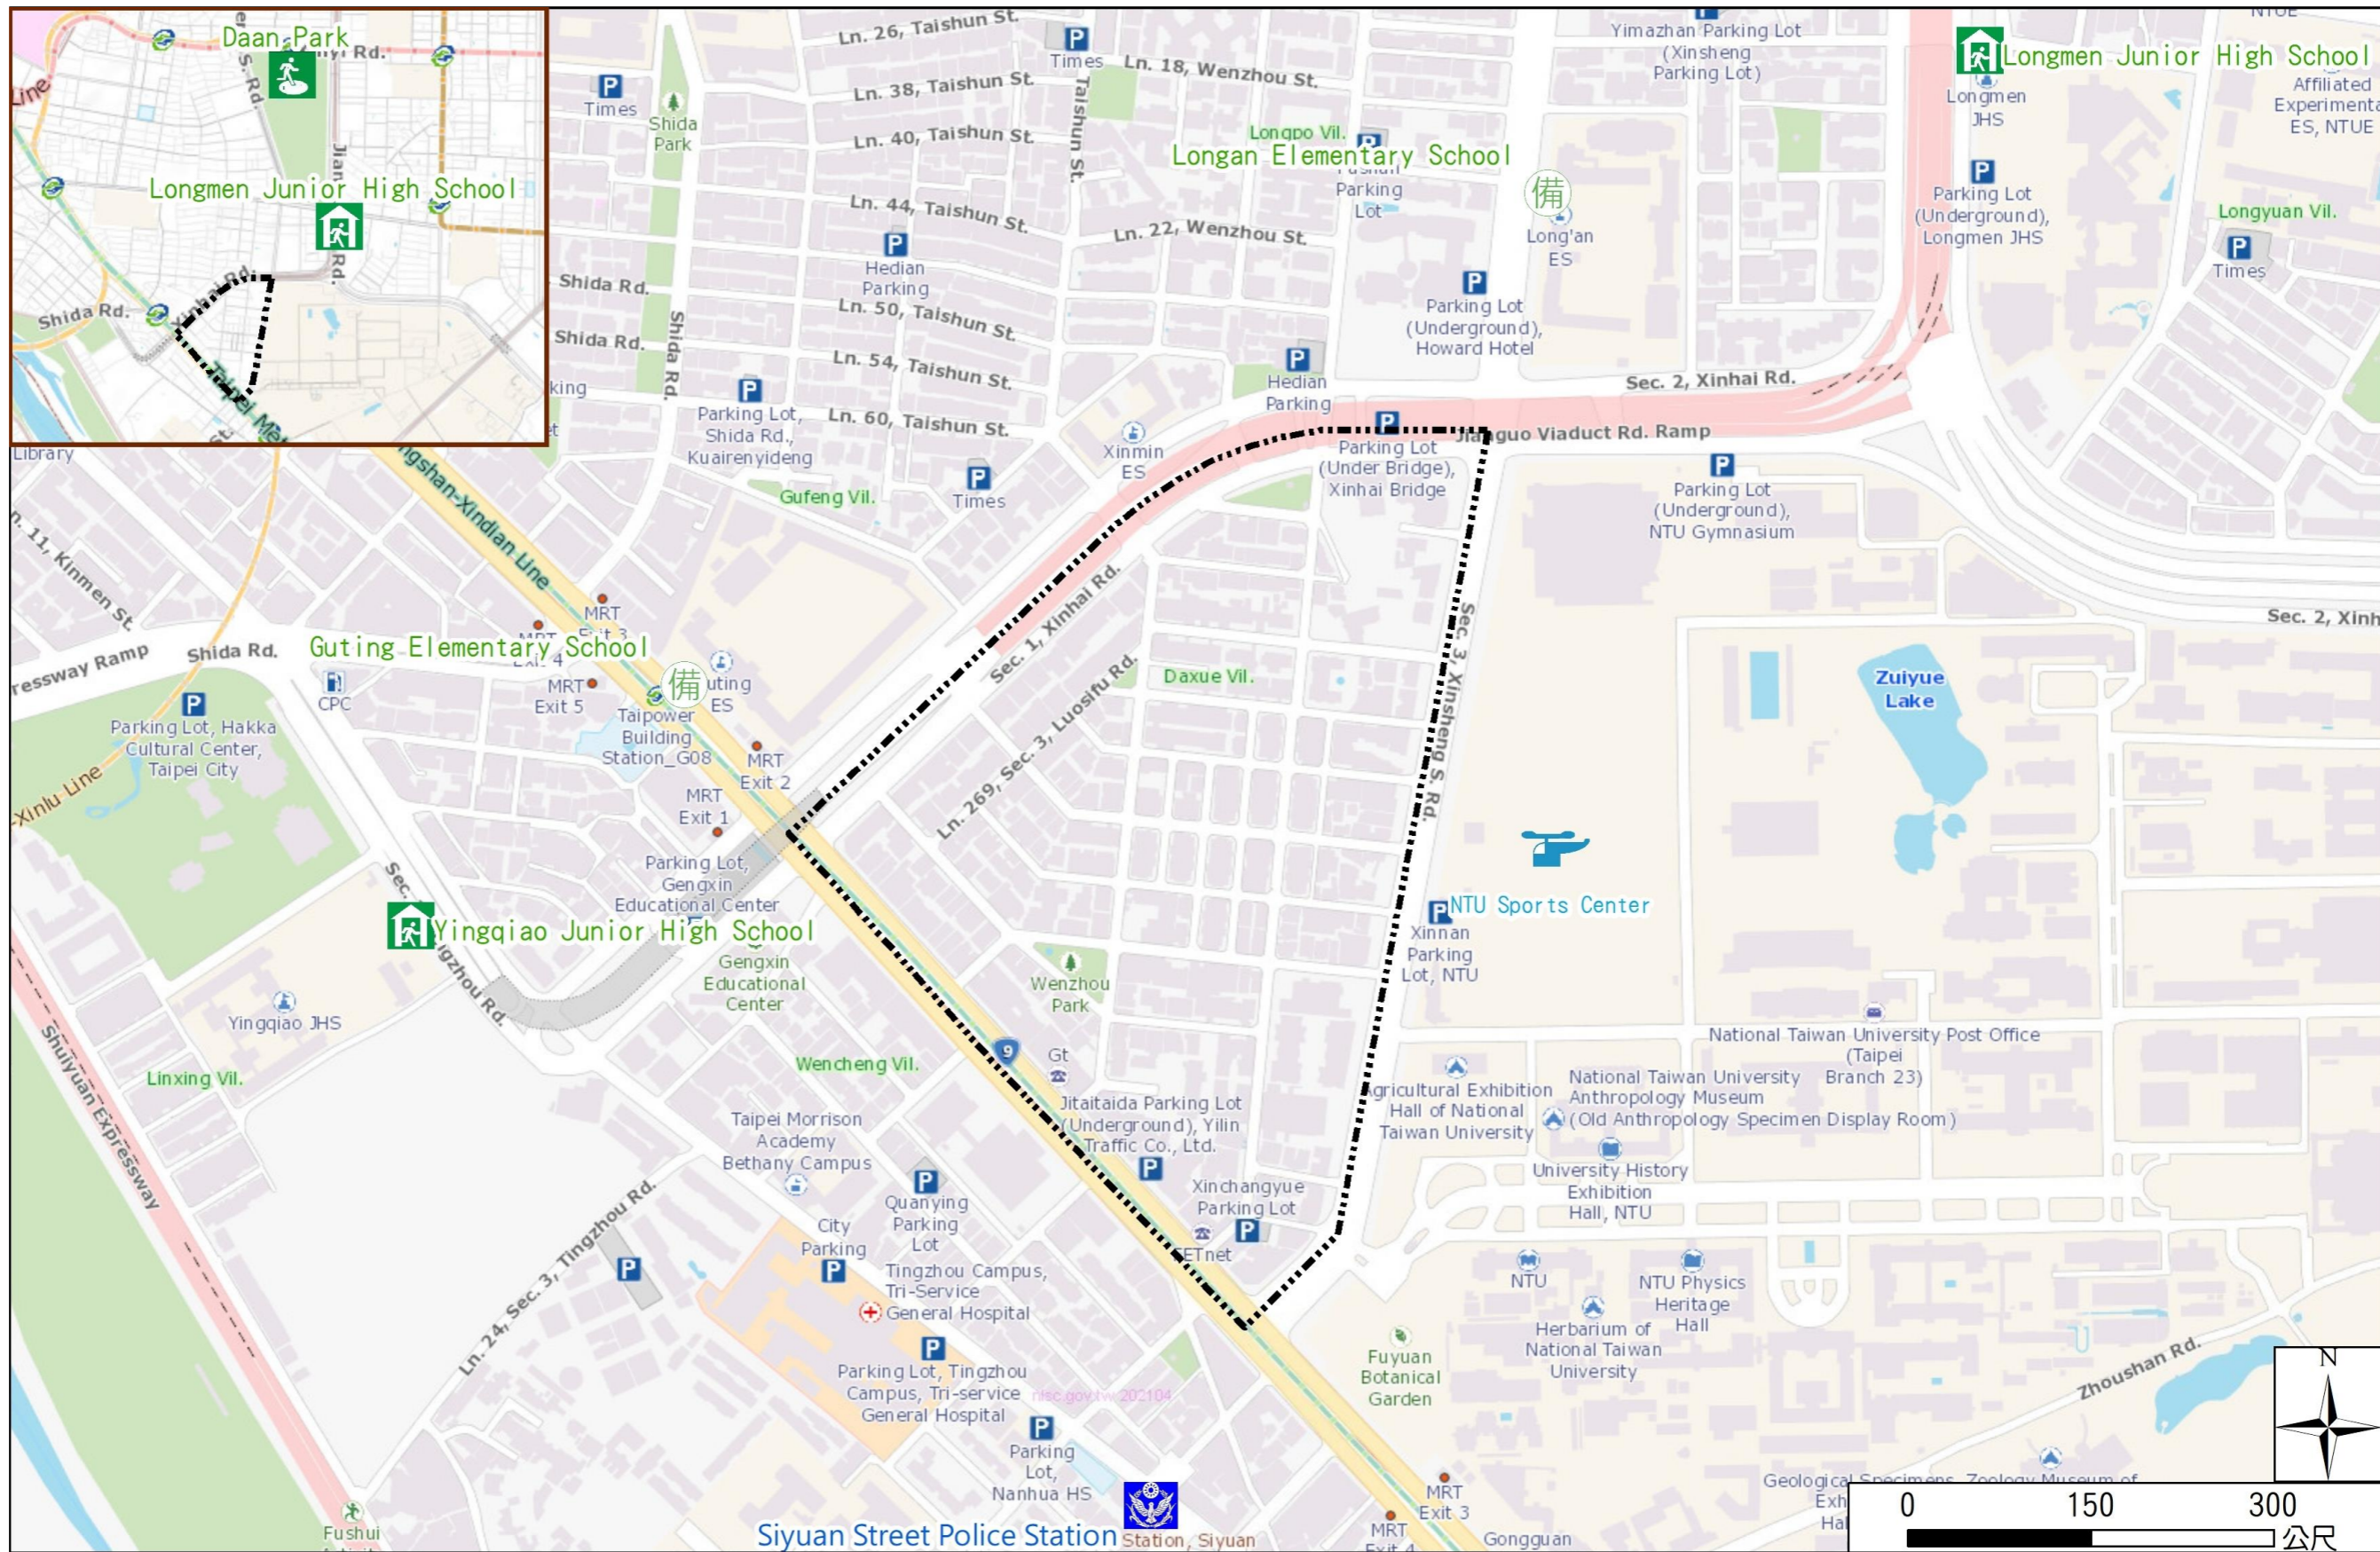

Daxue Vil., Da'an Dist., Taipei City Evacuation Map

Emergency notification

Taipei Citizen Hotline : 1999
 Fire Department Tel. : 119
 Police Department Tel. : 110
 EOC of Da'an Dist.
 Non-emergency number : 02-23511711
 Emergency number : 02-66329119
 Officer
 Mobile : 0988-179843
 Note: Please call this District's EOC to ensure that the evacuation shelter is open

Evacuation Shelter

Name	Daan Park Shelter for Earthquake
Address	No.32, Sec. 2, Xincheng S. Rd.
Capacity	37949
Contact number	02-23032451
Name	Long Men Junior High School (School for Priority Shelter) Shelter for Earthquake
Address	No. 269, Sec. 2, Jianguo S. Rd.
Capacity	319
Contact number	02-27330299#1402
Name	Guting Elementary School
Address	No. 201, Sec. 3, Roosevelt Rd.
Capacity	200
Contact number	02-23639795#832
Name	Longan Elementary School
Address	No. 33, Sec. 3, Xincheng S. Rd.
Capacity	31
Contact number	02-23632077#730