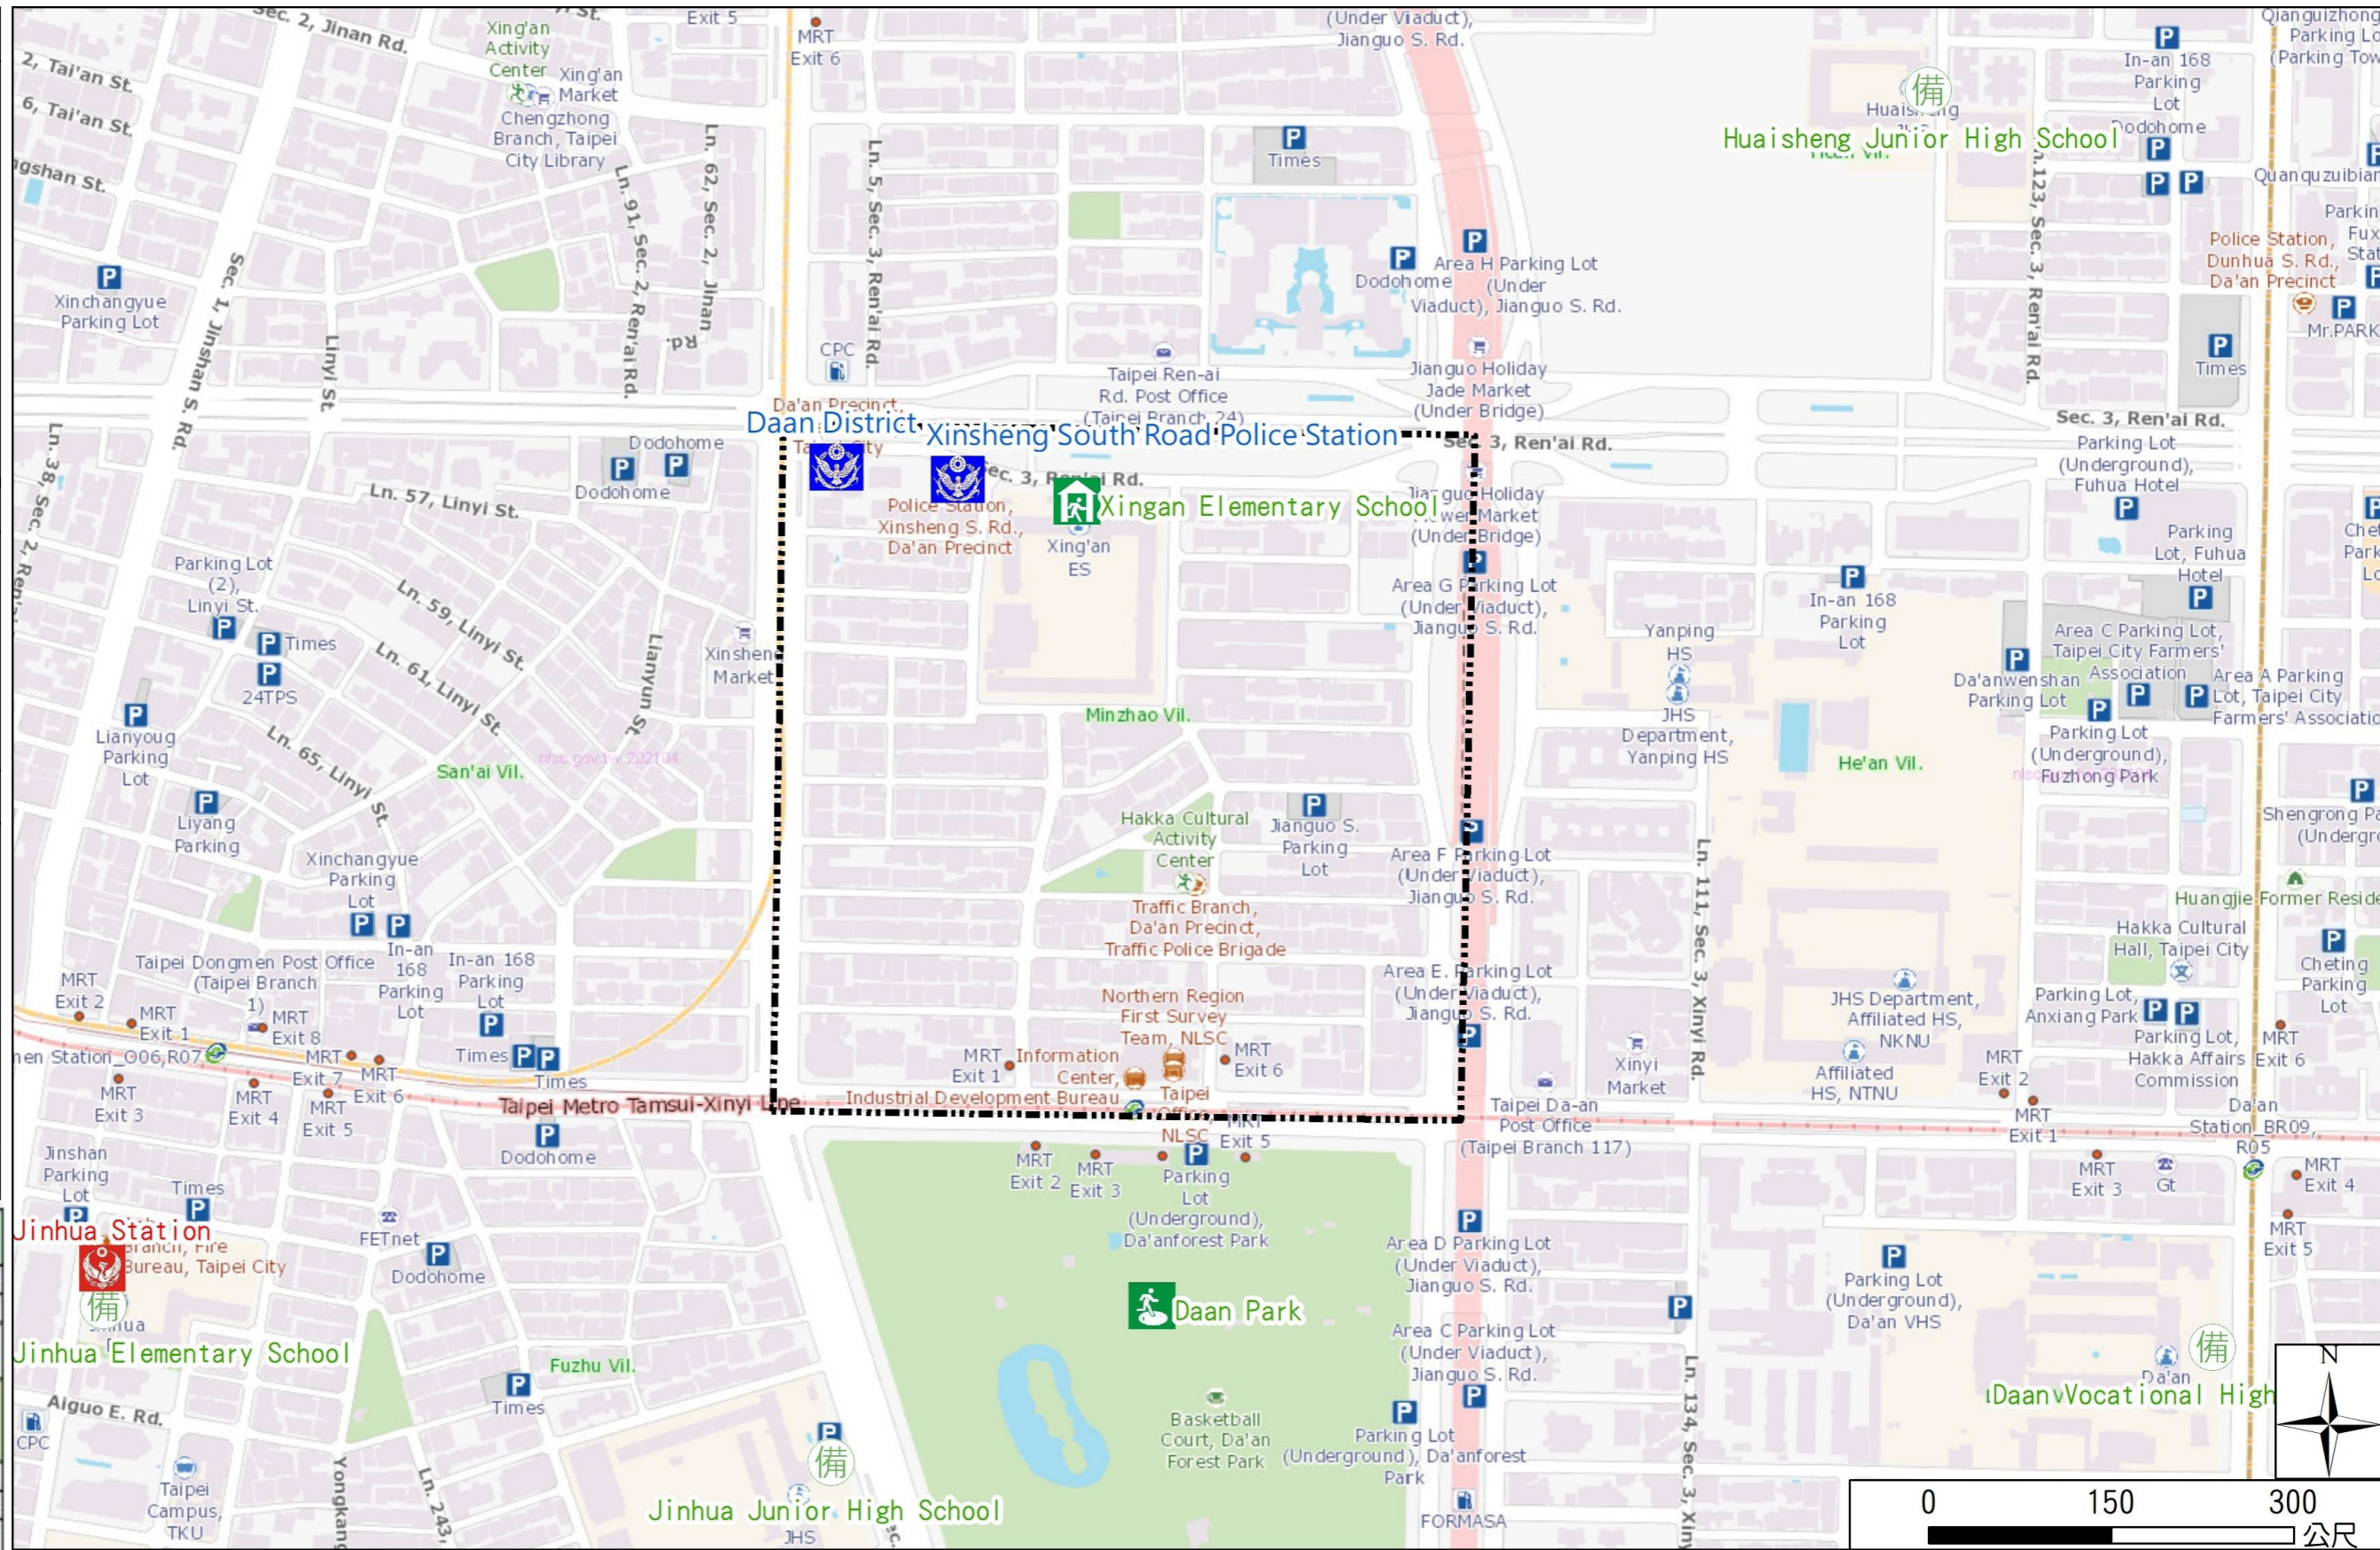

Minzhao Vil., Da'an Dist., Taipei City Evacuation Map

Emergency notification

Taipei Citizen Hotline : 1999
Fire Department Tel. : 119
Police Department Tel. : 110
EOC of Daan Dist.
Non-emergency number : 02-23511711
Emergency number : 02-66329119
Officer
Mobile : 0988-179807
Note: Please call this District's EOC to ensure that the evacuation shelter is open

Disaster Prevention Information Website

[Taipei City Disaster Prevention Information Website](#)

Evacuation Principle

Flood: Vertical evacuation or preventive evacuation
Earthquake :

More disaster prevention knowledge :
[Taipei City Disaster Prevention Guide](#)

Evacuation Shelter

Name	Daan Park Shelter for Earthquake
Address	No.32, Sec. 2, Xinsheng S. Rd.
Capacity	37949
Contact number	02-23032451
Name	Xingan Elementary School (School for Priority Shelter) Shelter for Earthquake
Address	No. 22, Sec. 3, Ren'ai Rd.
Capacity	183
Contact number	02-27074191#3301
Name	Huisheng Junior High School
Address	No. 30, Ln. 248, Sec. 3, Zhongxiao E. Rd.
Capacity	167
Contact number	02-27215078#331
Name	Jinhua Junior High School
Address	No.32, Sec. 2, Xinsheng S. Rd.
Capacity	300
Contact number	02-33931799#512

Legend	里界 Village Boundary	避難收容處所 Evacuation Shelter	防救災單位 Disaster Rescue Resources	重要地標 Landmark
里界 Village Boundary	室內避難收容處所(優先安置學校) Indoor Evacuation Shelter (School for Priority Shelter)	警察單位 Police Department	直升機起降場 Helipad	重要地標 Landmark
	室外避難收容處所(防災公園) Outdoor Evacuation Shelter (Disaster Prevention Park)	消防單位 Fire Department		
	避難收容處所(備用) Evacuation Shelter (Backup)	急救責任醫院 Designated Hospital (Emergency Medical Treatment)